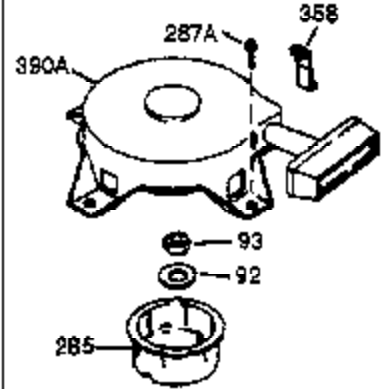

ILLUSTRATION SHOWS TYPICAL PARTS ONLY. ORDER BY PART NUMBER. PARTS NOT LISTED ARE SUPPLIED BY OEM.

VIEW 2 OF 2

Ref #	Part Number	Qty	Description
92	650815	1	Belleville Washer
93	650390	1	Flywheel Nut
239	35815	1	Air Cleaner Gasket
261B	650854	1	Washer
276	390311	1	Support Plate
276A	390312	1	Locking Plate
285	590551	1	Starter Cup
291	29774		Fuel Line
370C	34387	1	Instruction Decal
370K	36695	1	Starter Decal