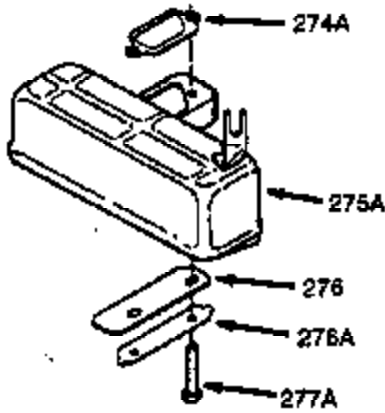

ILLUSTRATION SHOWS TYPICAL PARTS ONLY. ORDER BY PART NUMBER. PARTS NOT LISTED ARE SUPPLIED BY OEM.

VIEW 2 OF 2

Ref #	Part Number	Qty	Description
92	650815	1	Belleville Washer
93	650390	1	Flywheel Nut
239	35815	1	Air Cleaner Gasket
261B	650854	1	Washer
276	390311	1	Support Plate
276A	390312	1	Locking Plate
285	590551	1	Starter Cup
291	29774		Fuel Line
370C	34387	1	Instruction Decal
370K	36695	1	Starter Decal