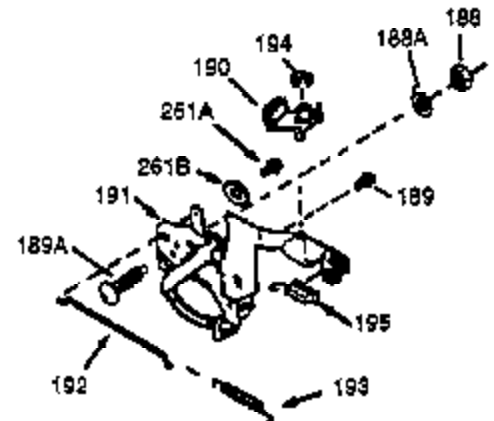

ILLUSTRATION SHOWS TYPICAL PARTS ONLY. ORDER BY PART NUMBER. PARTS NOT LISTED ARE SUPPLIED BY OEM.

VIEW 2 OF 2

Ref #	Part Number	Qty	Description
92	650815	1	Belleville Washer
93	650390	1	Flywheel Nut
239	35815	1	Air Cleaner Gasket
261B	650854	1	Washer
276	390311	1	Support Plate
276A	390312	1	Locking Plate
285	590551	1	Starter Cup
291	29774		Fuel Line
370C	34387	1	Instruction Decal
370K	36695	1	Starter Decal