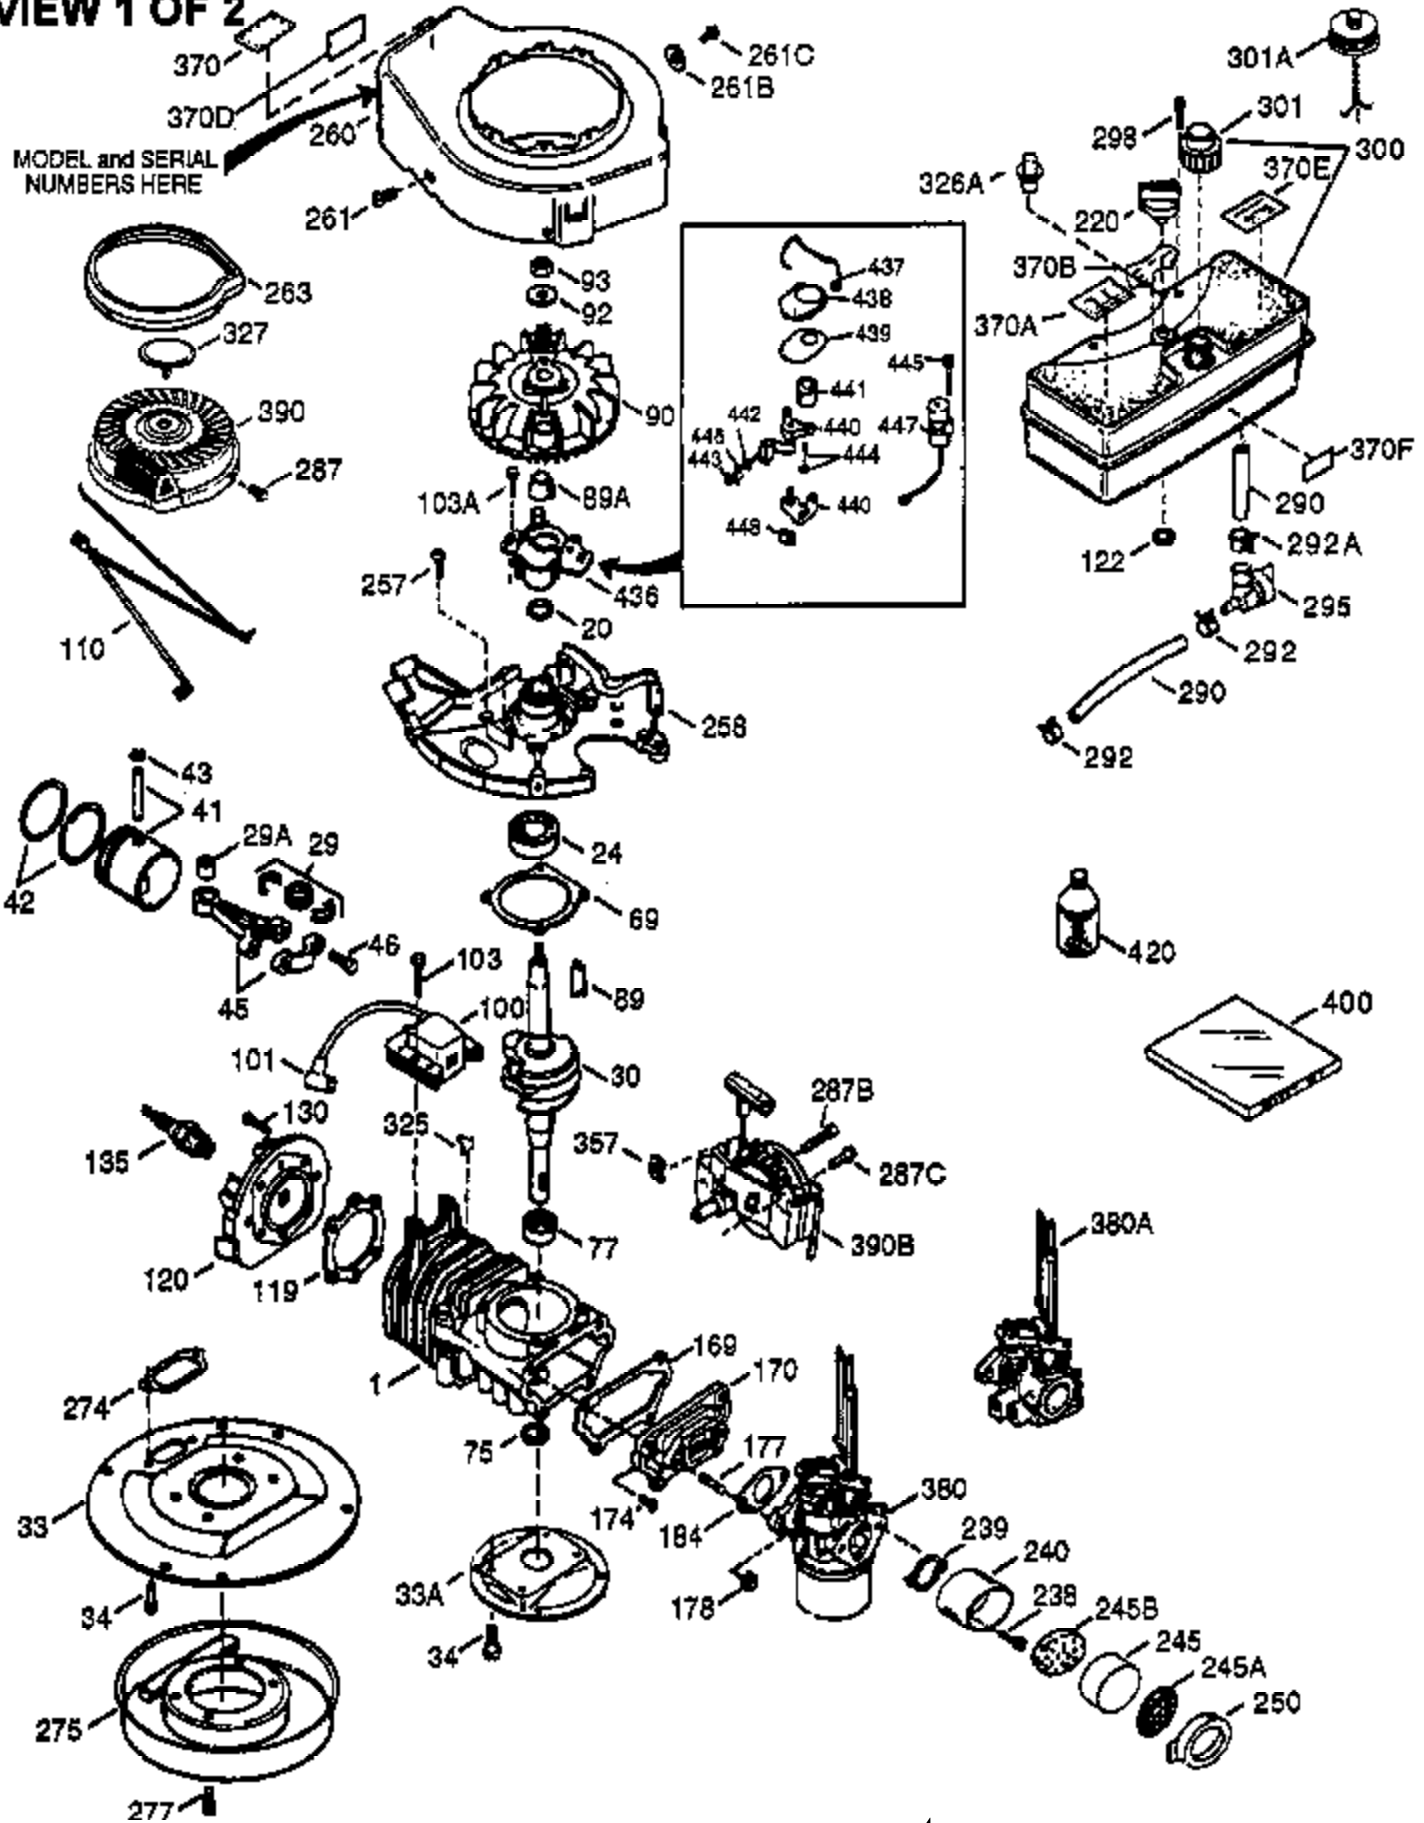

ILLUSTRATION SHOWS TYPICAL PARTS ONLY. ORDER BY PART NUMBER. PARTS NOT LISTED ARE SUPPLIED BY OEM.

VIEW 1 OF 2

Engine Parts List #1

Ref #	Part Number	Qty	Description
1	0	1	Cylinder (Order S/B if replacement is needed)
20	510319	1	Oil Seal
24	530110	1	Ball Bearing
29A	530104A	1	Cartridge Bearing
29	530150	1	Needle Bearing & Liner Set (37 Needle s)
30	290548	1	Crankshaft
41	310283A	1	Piston & Pin Ass'y. (Incl. 43)
42	310190	2	Ring Set
43	310167	2	Piston Pin Retaining Ring
45	310235B	1	Connecting Rod Ass'y. (Incl. 29, 29A & 46)
46	650633	4	Connecting Rod Bolt
69	510292A	1	* Cylinder Cover Gasket
75	28427	1	Oil Seal
77	780097	1	Cartridge Bearing
89A	611032	1	Adapter Sleeve
90	611112	1	Flywheel
92	650815	1	Belleville Washer
93	650390	1	Flywheel Nut
100	34443A	1	Solid State Ignition
101	610118	1	Spark Plug Cover
103	651007	2	Screw, Torx T-15, 10-24 x 15/16"
110	611071	1	Ground Wire
119	510274A	1	* Cylinder Head Gasket
120	250240B	1	Cylinder Head
122	570641	1	Retaining Ring
130	650477	6	Screw, Torx T-30, 1/4-20 x 3/4"
135	33636	1	Resistor Spark Plug (RJ17LM)
169	510323A	1	* Cover Plate Gasket
170	470152A	1	Reed & Cover Plate (Incl. 178)
174	650579	4	Screw, Torx T-25, 10-24 x 1/2"
178	29752	2	Nut & Lock Washer, 1/4-28
184	510110A	1	* Carburetor Gasket
220	570640	1	Control Knob
239	35815	1	Air Cleaner Gasket
257	650911	4	Screw, Torx T-30, 1/4-20 x 5/8"
258	350408	1	Blower Housing Base (Incl. 20)
260	350457	1	Blower Housing
261	650958	3	Screw, 1/4-20 x 7/16"
261B	650854	1	Washer
261C	650773	1	Screw, 1/4-20 x 1/2"
274	510257A	1	Exhaust Gasket
275	390310	1	Muffler
277	650488	2	Screw, 1/4-20 x 1-1/4"
287	650926	4	Screw, 8-32 x 21/64"
290	29774	2	Fuel Line
291	29774		Fuel Line
292	26460	4	Fuel Line Clamp
295	35857	1	Fuel Shut-Off Valve
298	650803	2	Screw, 10-32 x 7/8"
300	410241	1	Fuel Tank (Incl. 301)
301	410224	1	Fuel Cap
325	29443	1	Wire Clip
370K	36695	1	Starter Decal
370A	36261	1	Lubrication Decal
370A	550242	1	Choke Decal
380	632364	1	Carburetor (Incl. 184)