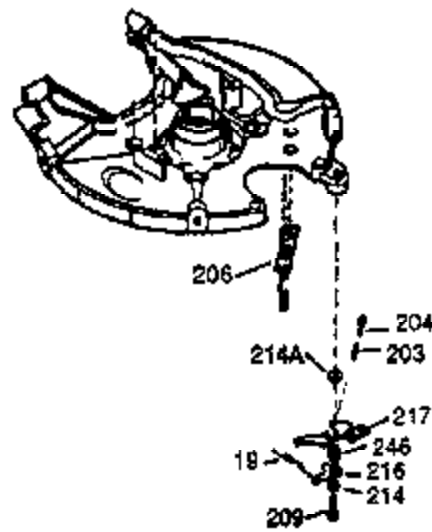

ILLUSTRATION SHOWS TYPICAL PARTS ONLY. ORDER BY PART NUMBER. PARTS NOT LISTED ARE SUPPLIED BY OEM.

VIEW 2 OF 2

Ref #	Part Number	Qty	Description
92	650815	1	Belleville Washer
93	650390	1	Flywheel Nut
239	35815	1	Air Cleaner Gasket
261B	650854	1	Washer
276	390311	1	Support Plate
276A	390312	1	Locking Plate
285	590551	1	Starter Cup
291	29774		Fuel Line
370C	34387	1	Instruction Decal
370K	36695	1	Starter Decal