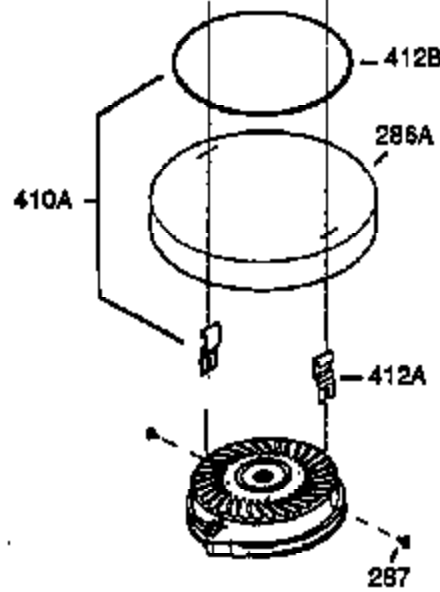

ILLUSTRATION SHOWS TYPICAL PARTS ONLY. ORDER BY PART NUMBER. PARTS NOT LISTED ARE SUPPLIED BY OEM.

VIEW 2 OF 2

Ref #	Part Number	Qty	Description
92	650815	1	Belleville Washer
93	650390	1	Flywheel Nut
239	35815	1	Air Cleaner Gasket
261B	650854	1	Washer
276	390311	1	Support Plate
276A	390312	1	Locking Plate
285	590551	1	Starter Cup
291	29774		Fuel Line
370C	34387	1	Instruction Decal
370K	36695	1	Starter Decal