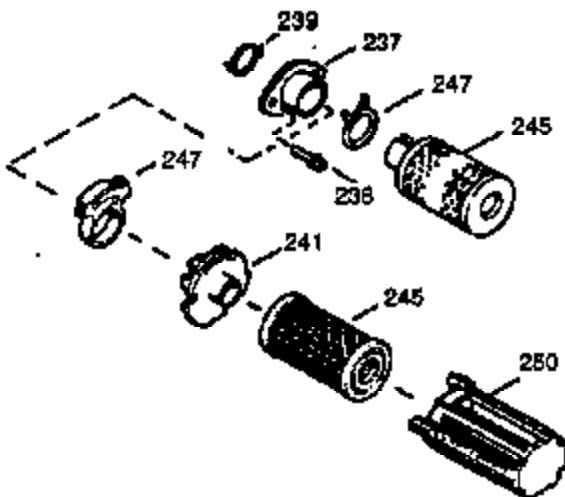

ILLUSTRATION SHOWS TYPICAL PARTS ONLY. ORDER BY PART NUMBER. PARTS NOT LISTED ARE SUPPLIED BY OEM.

VIEW 2 OF 2

Ref #	Part Number	Qty	Description
92	650815	1	Belleville Washer
93	650390	1	Flywheel Nut
239	35815	1	Air Cleaner Gasket
261B	650854	1	Washer
276	390311	1	Support Plate
276A	390312	1	Locking Plate
285	590551	1	Starter Cup
291	29774		Fuel Line
370C	34387	1	Instruction Decal
370K	36695	1	Starter Decal