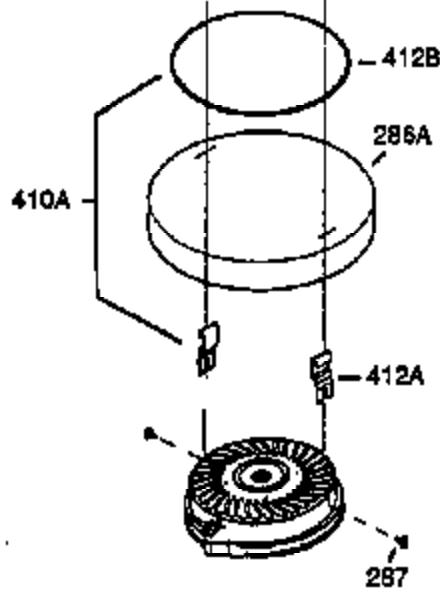

ILLUSTRATION SHOWS TYPICAL PARTS ONLY. ORDER BY PART NUMBER. PARTS NOT LISTED ARE SUPPLIED BY OEM.

VIEW 2 OF 2

Ref #	Part Number	Qty	Description
92	650815	1	Belleville Washer
93	650390	1	Flywheel Nut
238	650431	2	Screw, Torx T-25, 10-32 x 5/8"
239	510206A	1	Air Cleaner Gasket
240	450232	1	Air Cleaner Body
245	450215	1	Air Cleaner Filter
245B	450233	1	Air Cleaner Filter
250	450216	1	Air Cleaner Cover
261B	650854	1	Washer
276	390311	1	Support Plate
276A	390312	1	Locking Plate
285	590551	1	Starter Cup
370C	35977	1	Instruction Decal