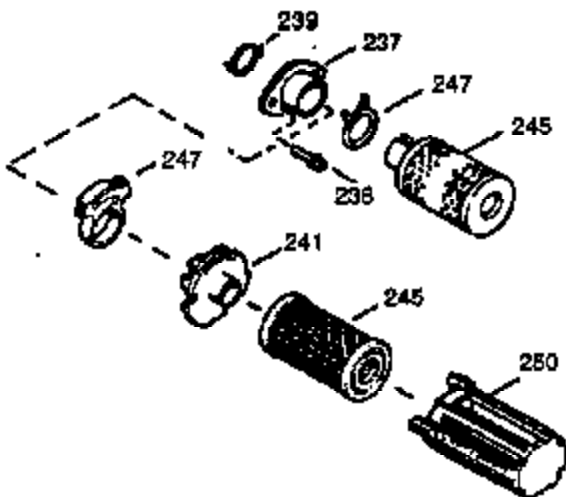

ILLUSTRATION SHOWS TYPICAL PARTS ONLY. ORDER BY PART NUMBER. PARTS NOT LISTED ARE SUPPLIED BY OEM.

VIEW 2 OF 2

Ref #	Part Number	Qty	Description
92	650815	1	Belleville Washer
93	650390	1	Flywheel Nut
238	650431	2	Screw, Torx T-25, 10-32 x 5/8"
239	510206A	1	Air Cleaner Gasket
240	450232	1	Air Cleaner Body
245	450215	1	Air Cleaner Filter
245B	450233	1	Air Cleaner Filter
250	450216	1	Air Cleaner Cover
261B	650854	1	Washer
276	390311	1	Support Plate
276A	390312	1	Locking Plate
285	590551	1	Starter Cup
370C	35977	1	Instruction Decal