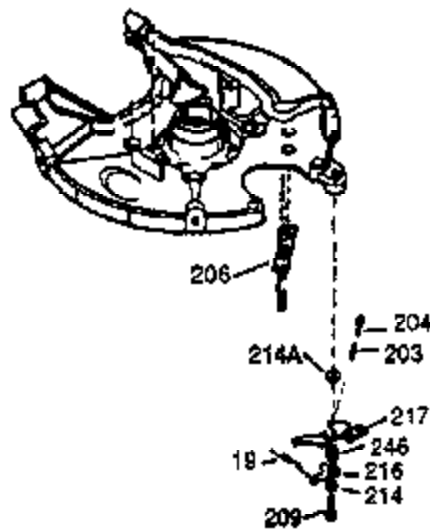

ILLUSTRATION SHOWS TYPICAL PARTS ONLY. ORDER BY PART NUMBER. PARTS NOT LISTED ARE SUPPLIED BY OEM.

VIEW 2 OF 2

Ref #	Part Number	Qty	Description
92	650815	1	Belleville Washer
93	650390	1	Flywheel Nut
238	650431	2	Screw, Torx T-25, 10-32 x 5/8"
239	510206A	1	Air Cleaner Gasket
240	450232	1	Air Cleaner Body
245	450215	1	Air Cleaner Filter
245B	450233	1	Air Cleaner Filter
250	450216	1	Air Cleaner Cover
261B	650854	1	Washer
276	390311	1	Support Plate
276A	390312	1	Locking Plate
285	590551	1	Starter Cup
370C	35977	1	Instruction Decal