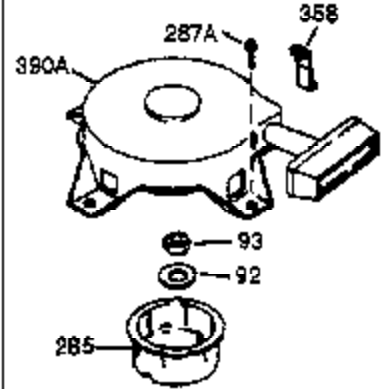

ILLUSTRATION SHOWS TYPICAL PARTS ONLY. ORDER BY PART NUMBER. PARTS NOT LISTED ARE SUPPLIED BY OEM.

VIEW 2 OF 2

Ref #	Part Number	Qty	Description
92	650815	1	Belleville Washer
93	650390	1	Flywheel Nut
238	650431	2	Screw, Torx T-25, 10-32 x 5/8"
239	510206A	1	Air Cleaner Gasket
240	450232	1	Air Cleaner Body
245	450215	1	Air Cleaner Filter
245B	450233	1	Air Cleaner Filter
250	450216	1	Air Cleaner Cover
261B	650854	1	Washer
276	390311	1	Support Plate
276A	390312	1	Locking Plate
285	590551	1	Starter Cup
370C	35977	1	Instruction Decal