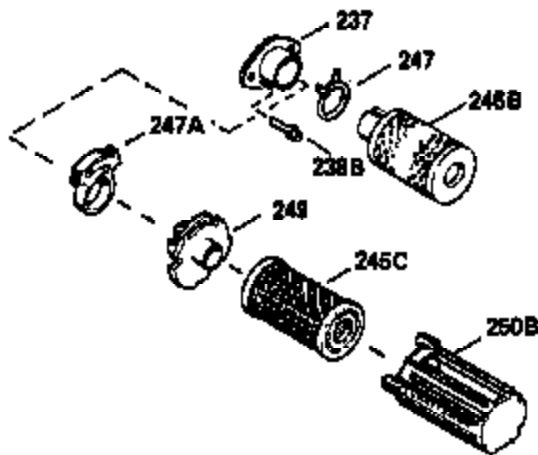

Ref #	Part Number	Qty	Description
370C	550214		Choke Fast-Stop Decal
370D	550212		Fuel Mix Decal
380	632335		Carburetor (Incl. 184) (Refer to Division 5, Section A, page A1-42 or Fiche 23B, Grid F-13 for breakdown)
400	510295A		* Gasket Set (Incl. items marked *)
422	730227A		2-Cycle Oil (8 oz.)

ILLUSTRATION SHOWS TYPICAL PARTS ONLY. ORDER BY PART NUMBER. PARTS NOT LISTED ARE SUPPLIED BY OEM.

VIEW 2 OF 2