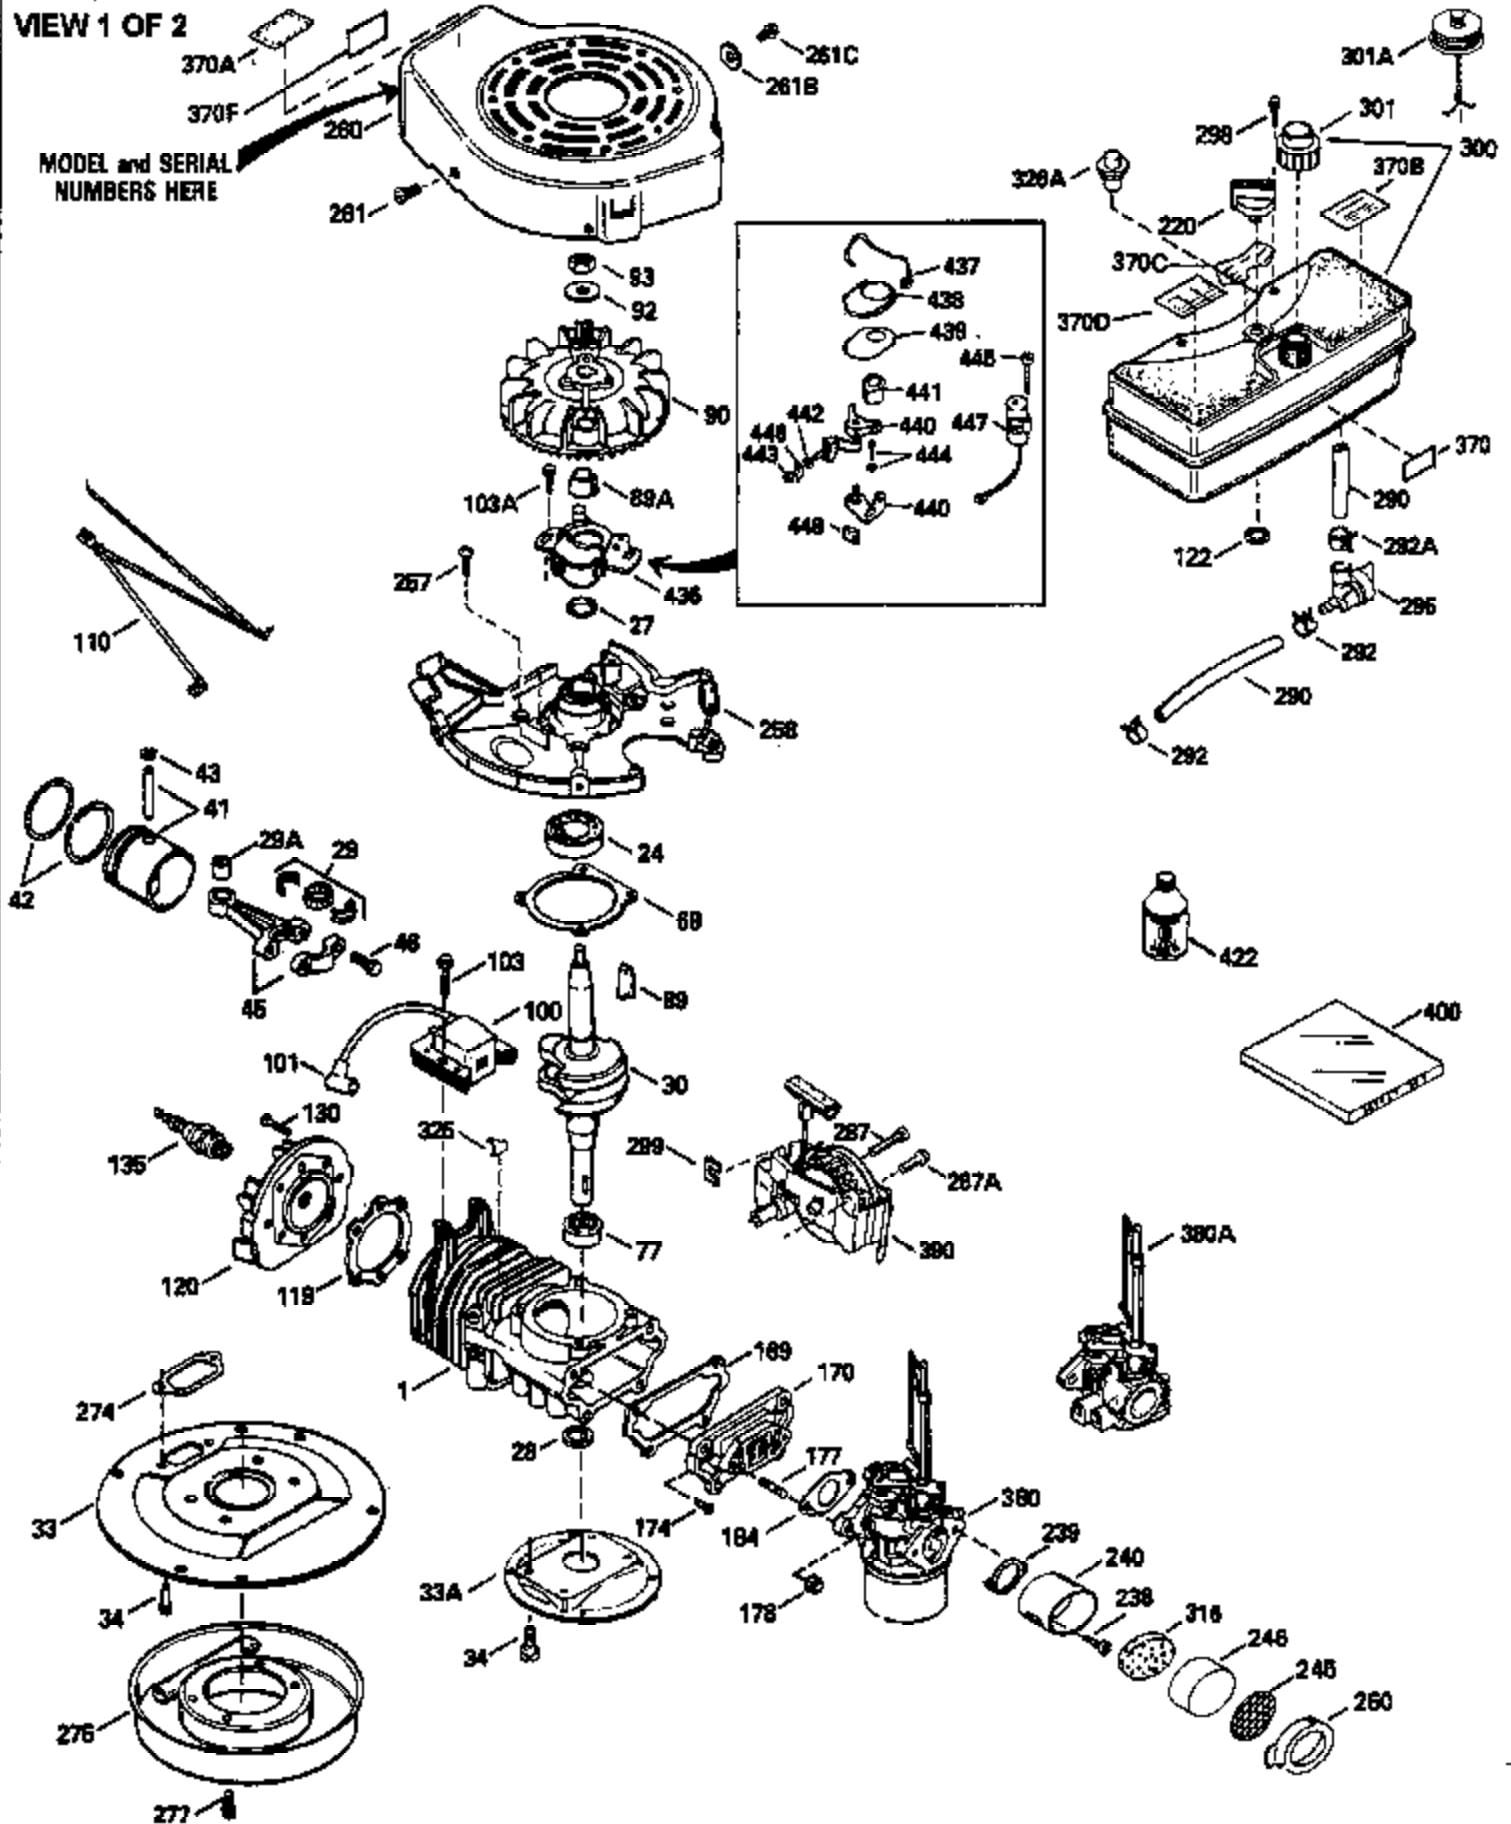

ILLUSTRATION SHOWS TYPICAL PARTS ONLY. ORDER BY PART NUMBER. PARTS NOT LISTED ARE SUPPLIED BY OEM.

VIEW 1 OF 2

MODEL and SERIAL
NUMBERS HERE

Ref #	Part Number	Qty	Description
	1		Cylinder (Order s/b if replacement is req.)
24	530110		Ball Bearing
27	510319		Oil Seal
28	28427		Oil Seal
29	530150		Needle Bearing & Liner Set (37 Needle s)
29A	530104A		Cartridge Bearing
30	290555		Crankshaft
30	330177		Adapter Plate (8" B.C.)
34	650797		Screw, 5/16-18 x 1/2"
41	310272A		Piston & Pin Ass'y. (.010" OS)
41	310283A		Piston & Pin Ass'y. (Std.)(Incl. 43)
42	310190		Ring Set (Std.)
42	310273		Ring Set (.010" OS)
43	310167		Piston Pin Retaining Ring
45	310235B		Connecting Rod Ass'y. (Incl. 29, 29A & 46)
46	650633		Connecting Rod Bolt
69	510292A		* Cylinder Cover Gasket
77	780097		Cartridge Bearing
89A	611032		Adapter Sleeve
90	611112		Flywheel
92	650815		Belleville Washer
93	650390		Flywheel Nut
100	34443A		Solid State Ignition (Incl. 101)
100	730207		Magneto to Solid State Conversion Kit (Includes solid state module, solid state flywheel key, and instructions.)(Use as required on external ignition engines only.)
101	610118		Spark Plug Cover
103	650814		Screw, Torx T-15, 10-24 x 1"
110	611031		Ground Wire
119	510274A		* Cylinder Head Gasket
120	250240B		Cylinder Head
122	570641		Retaining Ring
130	650477		Screw, Torx T-30, 1/4-20 x 3/4"
135	33636		Resistor Spark Plug
169	510323A		* Cover Plate Gasket
170	470152A		Reed & Cover Plate (Incl. 178)
174	650579		Screw, Torx T-25, 10-24 x 1/2"
178	29752		Nut & Lock Washer, 1/4-28
184	510110A		* Carburetor Gasket
220	570640		Control Knob
257	650911		Screw, Torx T-30, 1/4-20 x 5/8"
258	350409		Blower Housing Base (Incl. 27)
260	350410		Blower Housing
261	650958		Screw, 114-20 x 7/16"
261B	650854		Washer
261C	650773		Screw, 1/4-20 x 1/2"
274	510314		Exhaust Gasket
275	390300		Muffler
277	650911		Screw, Torx T-30, 1/4-20 x 5/8"
290	34357		Fuel Line
292	26460		Fuel Line Clamp
298	650803		Screw, 10-32 x 7/8"
300	410241		Fuel Tank (Incl. 301)
301	410238		Fuel Cap
370F	35977		Caution Decal
370A	550223		Name Decal
370B	550213		Warning Decal