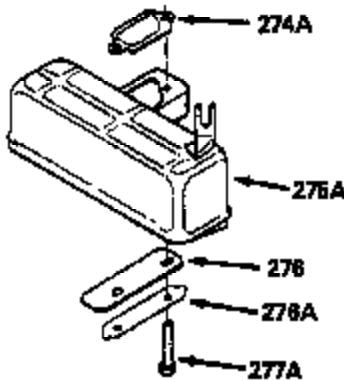

Ref #	Part Number	Qty	Description
370C	550214		Choke Fast-Stop Decal
370D	550212		Fuel Mix Decal
380	632335		Carburetor (Incl. 184) (Refer to Division 5, Section A, page A1-42 or Fiche 23B, Grid F-13 for breakdown)
400	510295A		* Gasket Set (Incl. items marked *)
422	730227A		2-Cycle Oil (8 oz.)

ILLUSTRATION SHOWS TYPICAL PARTS ONLY. ORDER BY PART NUMBER. PARTS NOT LISTED ARE SUPPLIED BY OEM.

VIEW 2 OF 2