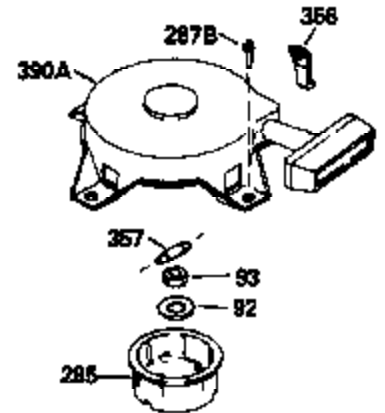

Ref #	Part Number	Qty	Description
370C	550214		Choke Fast-Stop Decal
370D	550212		Fuel Mix Decal
380	632335		Carburetor (Incl. 184) (Refer to Division 5, Section A, page A1-42 or Fiche 23B, Grid F-13 for breakdown)
400	510295A		* Gasket Set (Incl. items marked *)
422	730227A		2-Cycle Oil (8 oz.)

ILLUSTRATION SHOWS TYPICAL PARTS ONLY. ORDER BY PART NUMBER. PARTS NOT LISTED ARE SUPPLIED BY OEM.

VIEW 2 OF 2