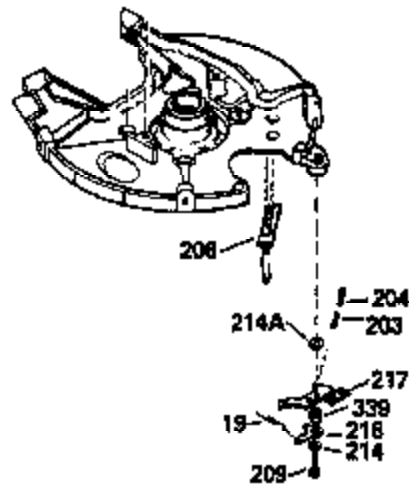

Ref #	Part Number	Qty	Description
370C	550214		Choke Fast-Stop Decal
370D	550212		Fuel Mix Decal
380	632335		Carburetor (Incl. 184) (Refer to Division 5, Section A, page A1-42 or Fiche 23B, Grid F-13 for breakdown)
400	510295A		* Gasket Set (Incl. items marked *)
422	730227A		2-Cycle Oil (8 oz.)

ILLUSTRATION SHOWS TYPICAL PARTS ONLY. ORDER BY PART NUMBER. PARTS NOT LISTED ARE SUPPLIED BY OEM.

VIEW 2 OF 2