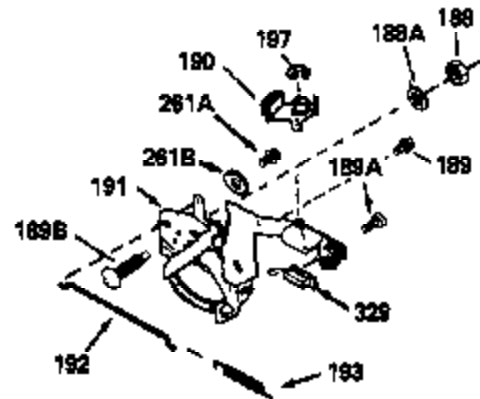

Ref #	Part Number	Qty	Description
370C	550214		Choke Fast-Stop Decal
370D	550212		Fuel Mix Decal
380	632335		Carburetor (Incl. 184) (Refer to Division 5, Section A, page A1-42 or Fiche 23B, Grid F-13 for breakdown)
400	510295A		* Gasket Set (Incl. items marked *)
422	730227A		2-Cycle Oil (8 oz.)

ILLUSTRATION SHOWS TYPICAL PARTS ONLY. ORDER BY PART NUMBER. PARTS NOT LISTED ARE SUPPLIED BY OEM.

VIEW 2 OF 2