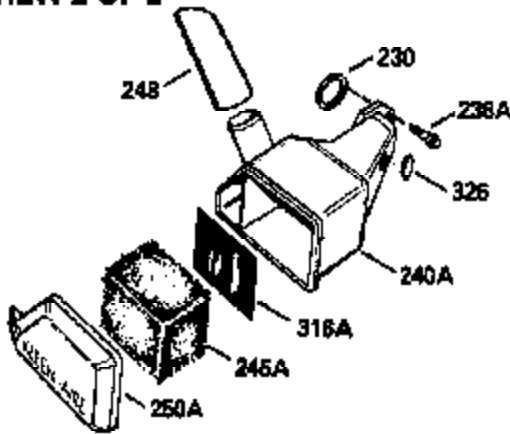

Ref #	Part Number	Qty	Description
370C	550214		Choke Fast-Stop Decal
370D	550212		Fuel Mix Decal
380	632335		Carburetor (Incl. 184) (Refer to Division 5, Section A, page A1-42 or Fiche 23B, Grid F-13 for breakdown)
400	510295A		* Gasket Set (Incl. items marked *)
422	730227A		2-Cycle Oil (8 oz.)

ILLUSTRATION SHOWS TYPICAL PARTS ONLY. ORDER BY PART NUMBER. PARTS NOT LISTED ARE SUPPLIED BY OEM.

VIEW 2 OF 2