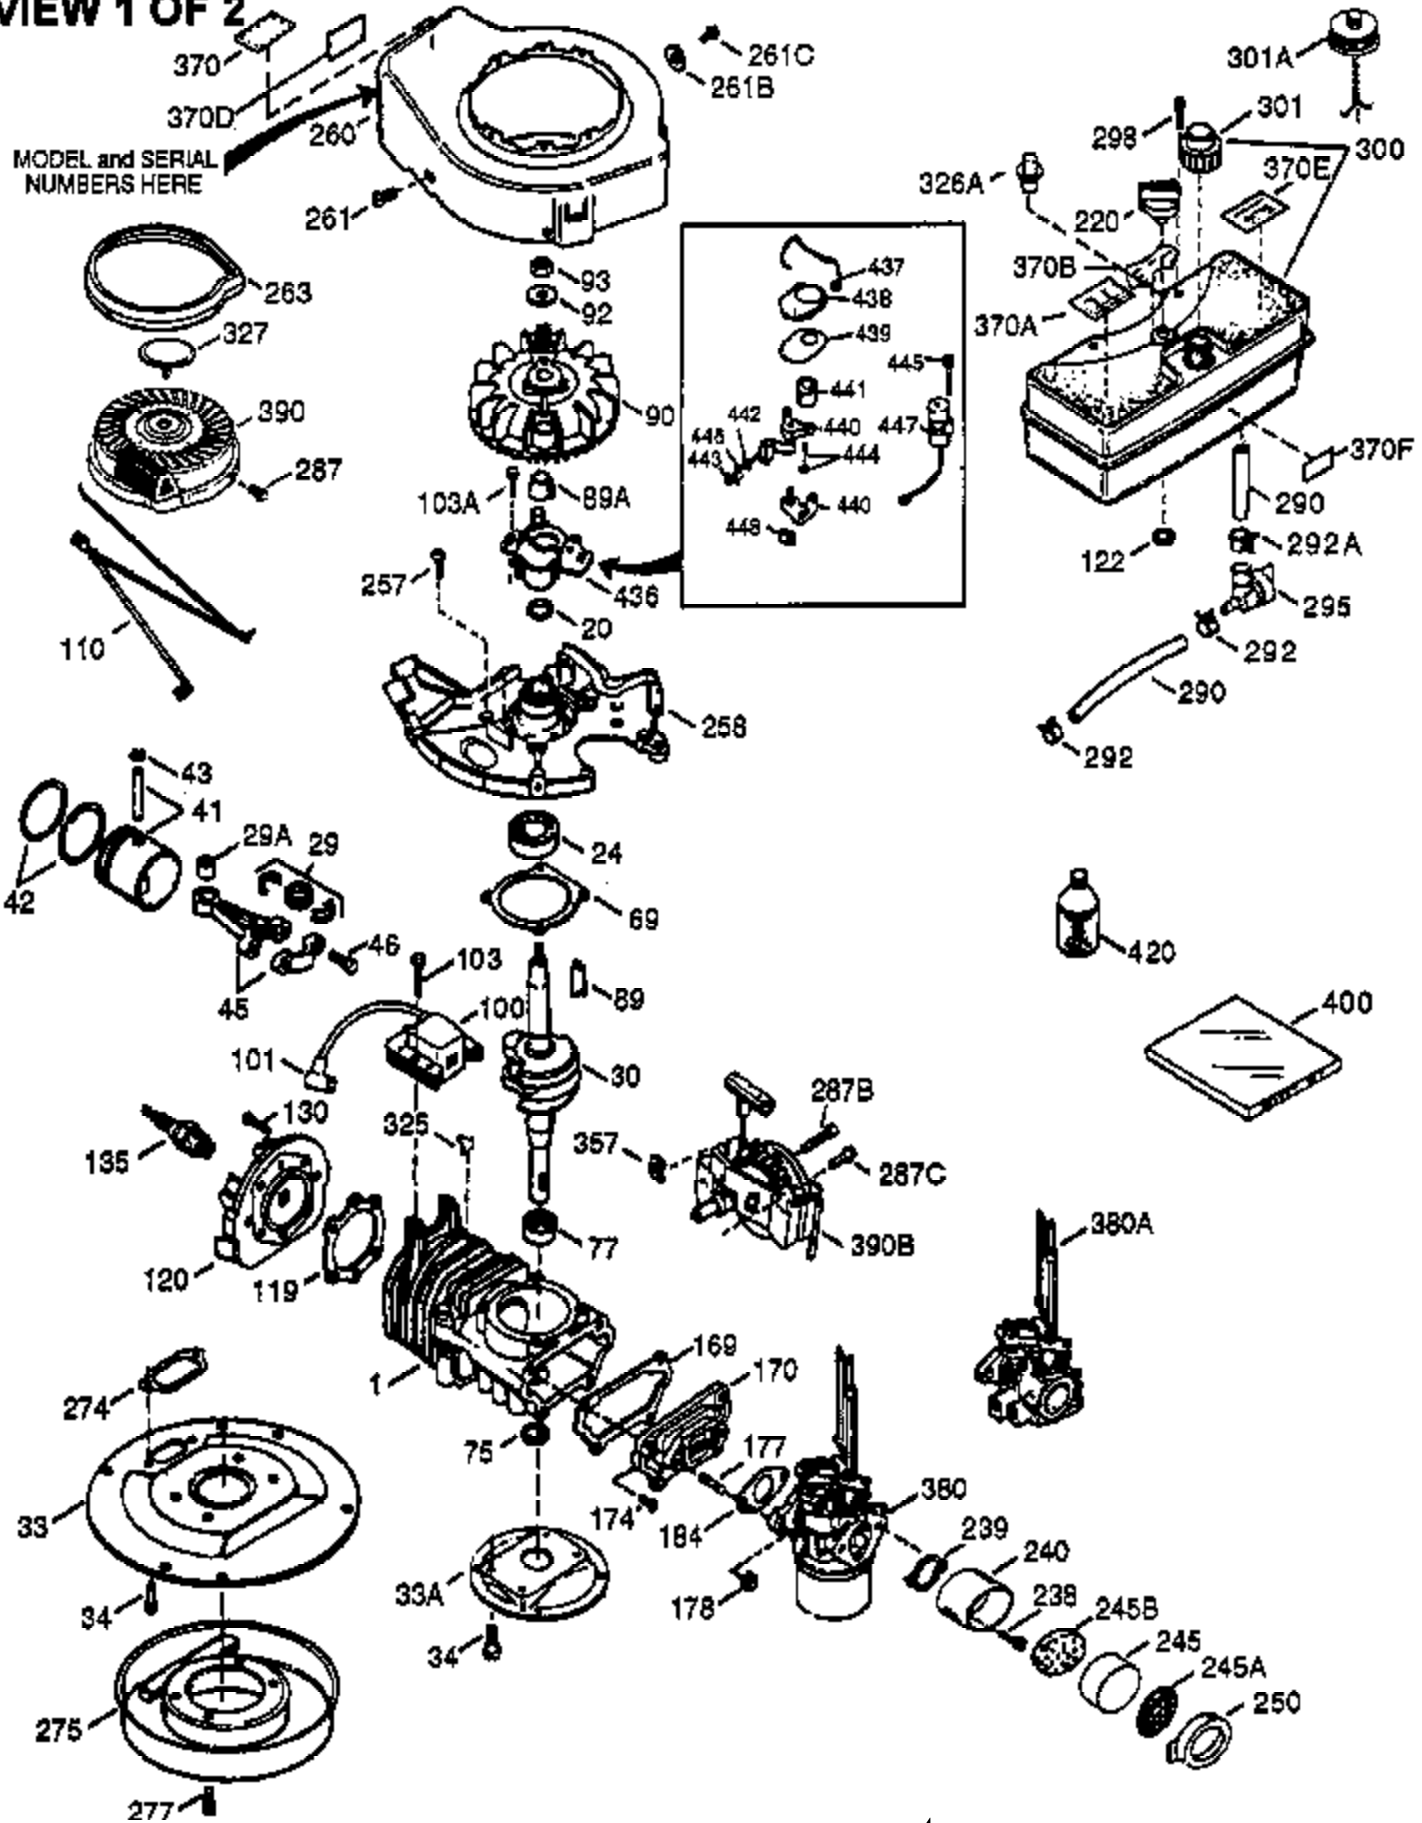

ILLUSTRATION SHOWS TYPICAL PARTS ONLY. ORDER BY PART NUMBER. PARTS NOT LISTED ARE SUPPLIED BY OEM.

VIEW 1 OF 2