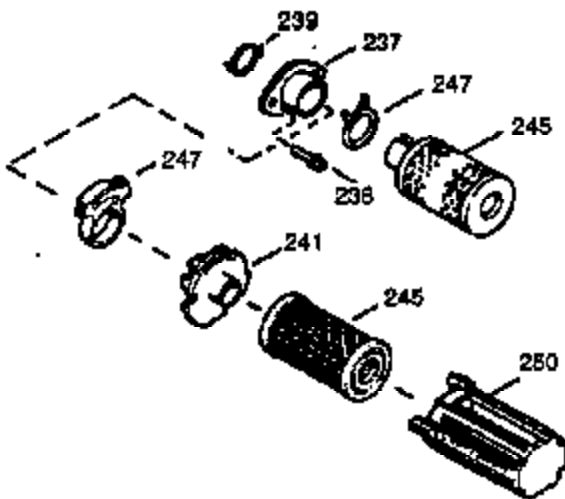

ILLUSTRATION SHOWS TYPICAL PARTS ONLY. ORDER BY PART NUMBER. PARTS NOT LISTED ARE SUPPLIED BY OEM.

VIEW 2 OF 2

Ref #	Part Number	Qty	Description
92	650815	1	Belleville Washer
93	650390	1	Flywheel Nut
230	34338	1	Air Cleaner Gasket
238	650806	2	Screw, 10-32 x 5/8"
240	450234	1	Air Cleaner Body
245	450236	1	Air Cleaner Filter
245B	450235	1	Air Cleaner Filter
248	33008	1	Air Cleaner Tube
250	33007	1	Air Cleaner Cover
261B	650854	1	Washer
285	590551	1	Starter Cup
326	450237	1	Plug
370C	35977	1	Instruction Decal