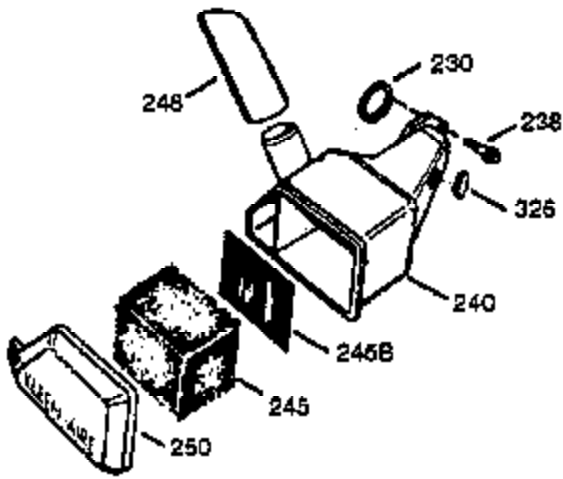

ILLUSTRATION SHOWS TYPICAL PARTS ONLY. ORDER BY PART NUMBER. PARTS NOT LISTED ARE SUPPLIED BY OEM.

VIEW 2 OF 2

Ref #	Part Number	Qty	Description
92	650815	1	Belleville Washer
93	650390	1	Flywheel Nut
230	34338	1	Air Cleaner Gasket
238	650806	2	Screw, 10-32 x 5/8"
240	450234	1	Air Cleaner Body
245	450236	1	Air Cleaner Filter
245B	450235	1	Air Cleaner Filter
248	33008	1	Air Cleaner Tube
250	33007	1	Air Cleaner Cover
261B	650854	1	Washer
285	590551	1	Starter Cup
326	450237	1	Plug
370C	35977	1	Instruction Decal