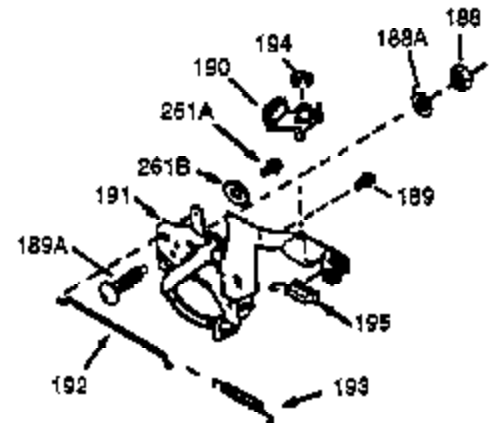

ILLUSTRATION SHOWS TYPICAL PARTS ONLY. ORDER BY PART NUMBER. PARTS NOT LISTED ARE SUPPLIED BY OEM.

VIEW 2 OF 2

Ref #	Part Number	Qty	Description
92	650815	1	Belleville Washer
93	650390	1	Flywheel Nut
230	34338	1	Air Cleaner Gasket
238	650806	2	Screw, 10-32 x 5/8"
240	450234	1	Air Cleaner Body
245	450236	1	Air Cleaner Filter
245B	450235	1	Air Cleaner Filter
248	33008	1	Air Cleaner Tube
250	33007	1	Air Cleaner Cover
261B	650854	1	Washer
285	590551	1	Starter Cup
326	450237	1	Plug
370C	35977	1	Instruction Decal