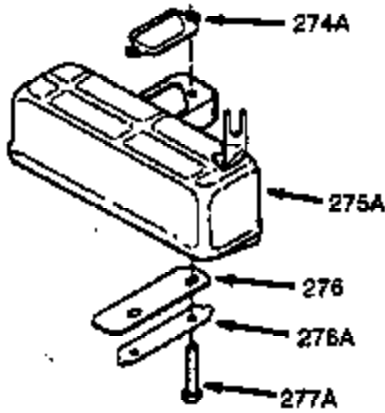

ILLUSTRATION SHOWS TYPICAL PARTS ONLY. ORDER BY PART NUMBER. PARTS NOT LISTED ARE SUPPLIED BY OEM.

VIEW 2 OF 2

Ref #	Part Number	Qty	Description
92	650815	1	Belleville Washer
93	650390	1	Flywheel Nut
230	34338	1	Air Cleaner Gasket
238	650806	2	Screw, 10-32 x 5/8"
240	450234	1	Air Cleaner Body
245	450236	1	Air Cleaner Filter
245B	450235	1	Air Cleaner Filter
248	33008	1	Air Cleaner Tube
250	33007	1	Air Cleaner Cover
261B	650854	1	Washer
285	590551	1	Starter Cup
326	450237	1	Plug
370C	35977	1	Instruction Decal