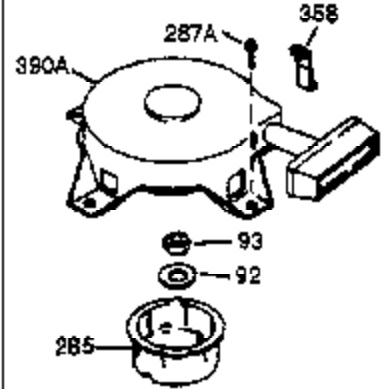

ILLUSTRATION SHOWS TYPICAL PARTS ONLY. ORDER BY PART NUMBER. PARTS NOT LISTED ARE SUPPLIED BY OEM.

VIEW 2 OF 2

Ref #	Part Number	Qty	Description
92	650815	1	Belleville Washer
93	650390	1	Flywheel Nut
230	34338	1	Air Cleaner Gasket
238	650806	2	Screw, 10-32 x 5/8"
240	450234	1	Air Cleaner Body
245	450236	1	Air Cleaner Filter
245B	450235	1	Air Cleaner Filter
248	33008	1	Air Cleaner Tube
250	33007	1	Air Cleaner Cover
261B	650854	1	Washer
285	590551	1	Starter Cup
326	450237	1	Plug
370C	35977	1	Instruction Decal