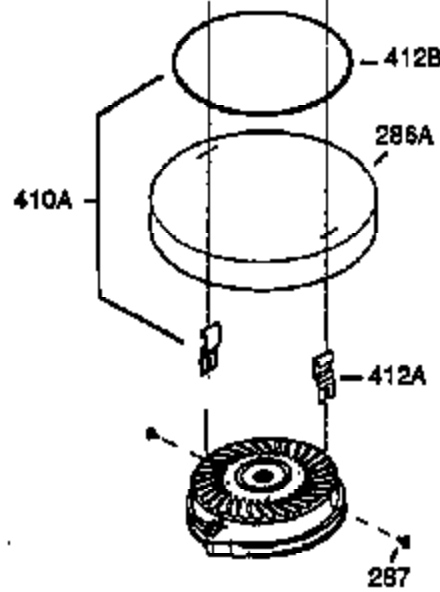

ILLUSTRATION SHOWS TYPICAL PARTS ONLY. ORDER BY PART NUMBER. PARTS NOT LISTED ARE SUPPLIED BY OEM.

VIEW 2 OF 2

Ref #	Part Number	Qty	Description
92	650815	1	Belleville Washer
93	650390	1	Flywheel Nut
230	34338	1	Air Cleaner Gasket
238	650806	2	Screw, 10-32 x 5/8"
240	450234	1	Air Cleaner Body
245	450236	1	Air Cleaner Filter
245B	450235	1	Air Cleaner Filter
248	33008	1	Air Cleaner Tube
250	33007	1	Air Cleaner Cover
261B	650854	1	Washer
285	590551	1	Starter Cup
326	450237	1	Plug
370C	35977	1	Instruction Decal