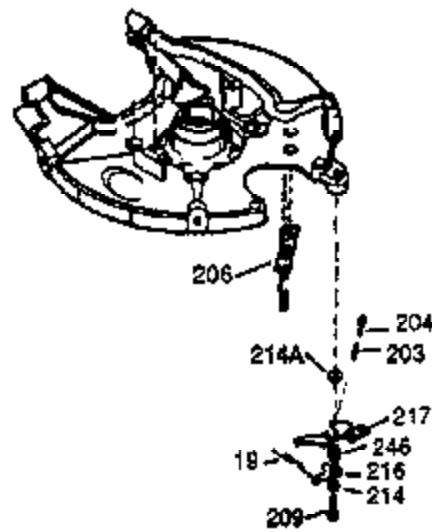

ILLUSTRATION SHOWS TYPICAL PARTS ONLY. ORDER BY PART NUMBER. PARTS NOT LISTED ARE SUPPLIED BY OEM.

VIEW 2 OF 2

Ref #	Part Number	Qty	Description
92	650815	1	Belleville Washer
93	650390	1	Flywheel Nut
230	34338	1	Air Cleaner Gasket
238	650806	2	Screw, 10-32 x 5/8"
240	450234	1	Air Cleaner Body
245	450236	1	Air Cleaner Filter
245B	450235	1	Air Cleaner Filter
248	33008	1	Air Cleaner Tube
250	33007	1	Air Cleaner Cover
261B	650854	1	Washer
285	590551	1	Starter Cup
326	450237	1	Plug
370C	35977	1	Instruction Decal