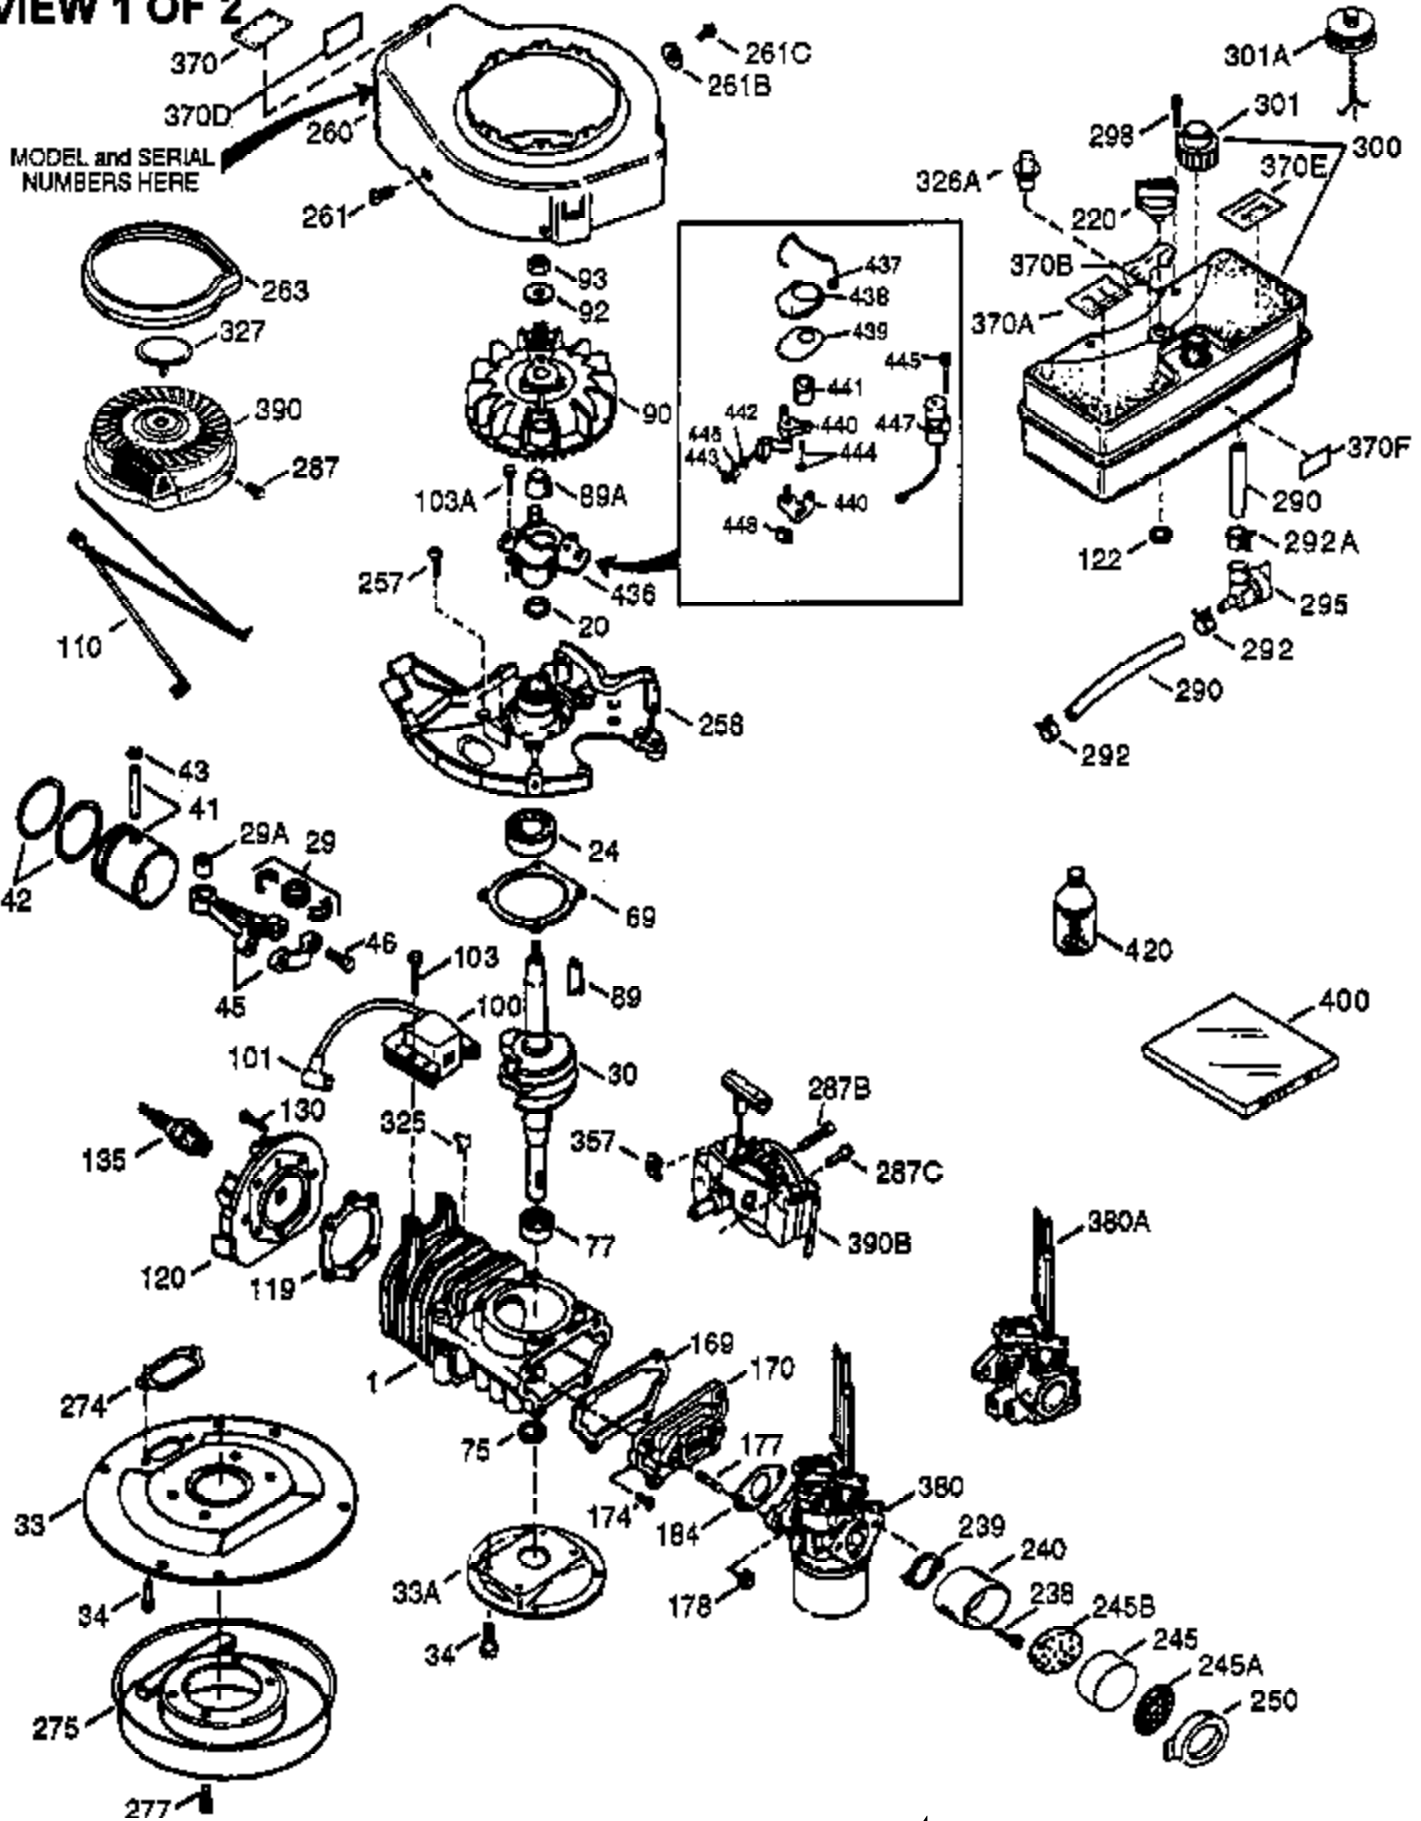

## Engine Parts List #1

Ref #	Part Number	Qty	Description
	1 0	1	Cylinder (Order S/B if replacement is needed)
	20 510319	1	Oil Seal
	24 530110	1	Ball Bearing
	29A 530104A	1	Cartridge Bearing
	29 530150	1	Needle Bearing & Liner Set (37 Needle s)
	30 290555	1	Crankshaft
	33 330177	1	Adapter Plate
	34 650797	4	Screw, 5/16-18 x 1/2"
	41 310283A	1	Piston & Pin Ass'y. (Incl. 43)
	42 310190	2	Ring Set
	43 310167	2	Piston Pin Retaining Ring
	45 310235B	1	Connecting Rod Ass'y. (Incl. 29, 29A & 46)
	46 650633	4	Connecting Rod Bolt
	69 510292A	1	* Cylinder Cover Gasket
	75 28427	1	Oil Seal
	77 780097	1	Cartridge Bearing
	89A 611032	1	Adapter Sleeve
	90 611112	1	Flywheel
	92 650815	1	Belleville Washer
	93 650390	1	Flywheel Nut
	100 34443A	1	Solid State Ignition
	101 610118	1	Spark Plug Cover
	103 650814	2	Screw, Torx T-15, 10-24 x 1"
	110 611031	1	Ground Wire
	119 510274A	1	* Cylinder Head Gasket
	120 250240B	1	Cylinder Head
	122 570641	1	Retaining Ring
	130 650477	6	Screw, Torx T-30, 1/4-20 x 3/4"
	135 33636	1	Resistor Spark Plug (RJ17LM)
	169 510323A	1	* Cover Plate Gasket
	170 470152A	1	Reed & Cover Plate (Incl. 178)
	174 650579	4	Screw, Torx T-25, 10-24 x 1/2"
	178 29752	2	Nut & Lock Washer, 1/4-28
	184 510110A	1	* Carburetor Gasket
	220 570640	1	Control Knob
	238 650806	2	Screw, 10-32 x 5/8"
	240 450234	1	Air Cleaner Body
	245 450236	1	Air Cleaner Filter
	245B 450235	1	Air Cleaner Filter
	250 33007	1	Air Cleaner Cover
	257 650911	4	Screw, Torx T-30, 1/4-20 x 5/8"
	258 350409	1	Blower Housing Base (Incl. 20)
	260 350457	1	Blower Housing
	261 650958	3	Screw, 1/4-20 x 7/16"
	261B 650854	1	Washer
	261C 650773	1	Screw, 1/4-20 x 1/2"
	274 510314A	1	Exhaust Gasket
	275 390300	1	Muffler
	277 650911	2	Screw, Torx T-30, 1/4-20 x 5/8"
	287 650926	4	Screw, 8-32 x 21/64"
	290 34357	1	Fuel Line
	292 26460	2	Fuel Line Clamp
	298 650803	2	Screw, 10-32 x 7/8"
	300 410241	1	Fuel Tank (Incl. 301)
	301 410238	1	Fuel Cap
	327 35392	1	Starter Plug
	370A 550214	1	Choke Decal
	370B 550212	1	Fuel Mix Decal