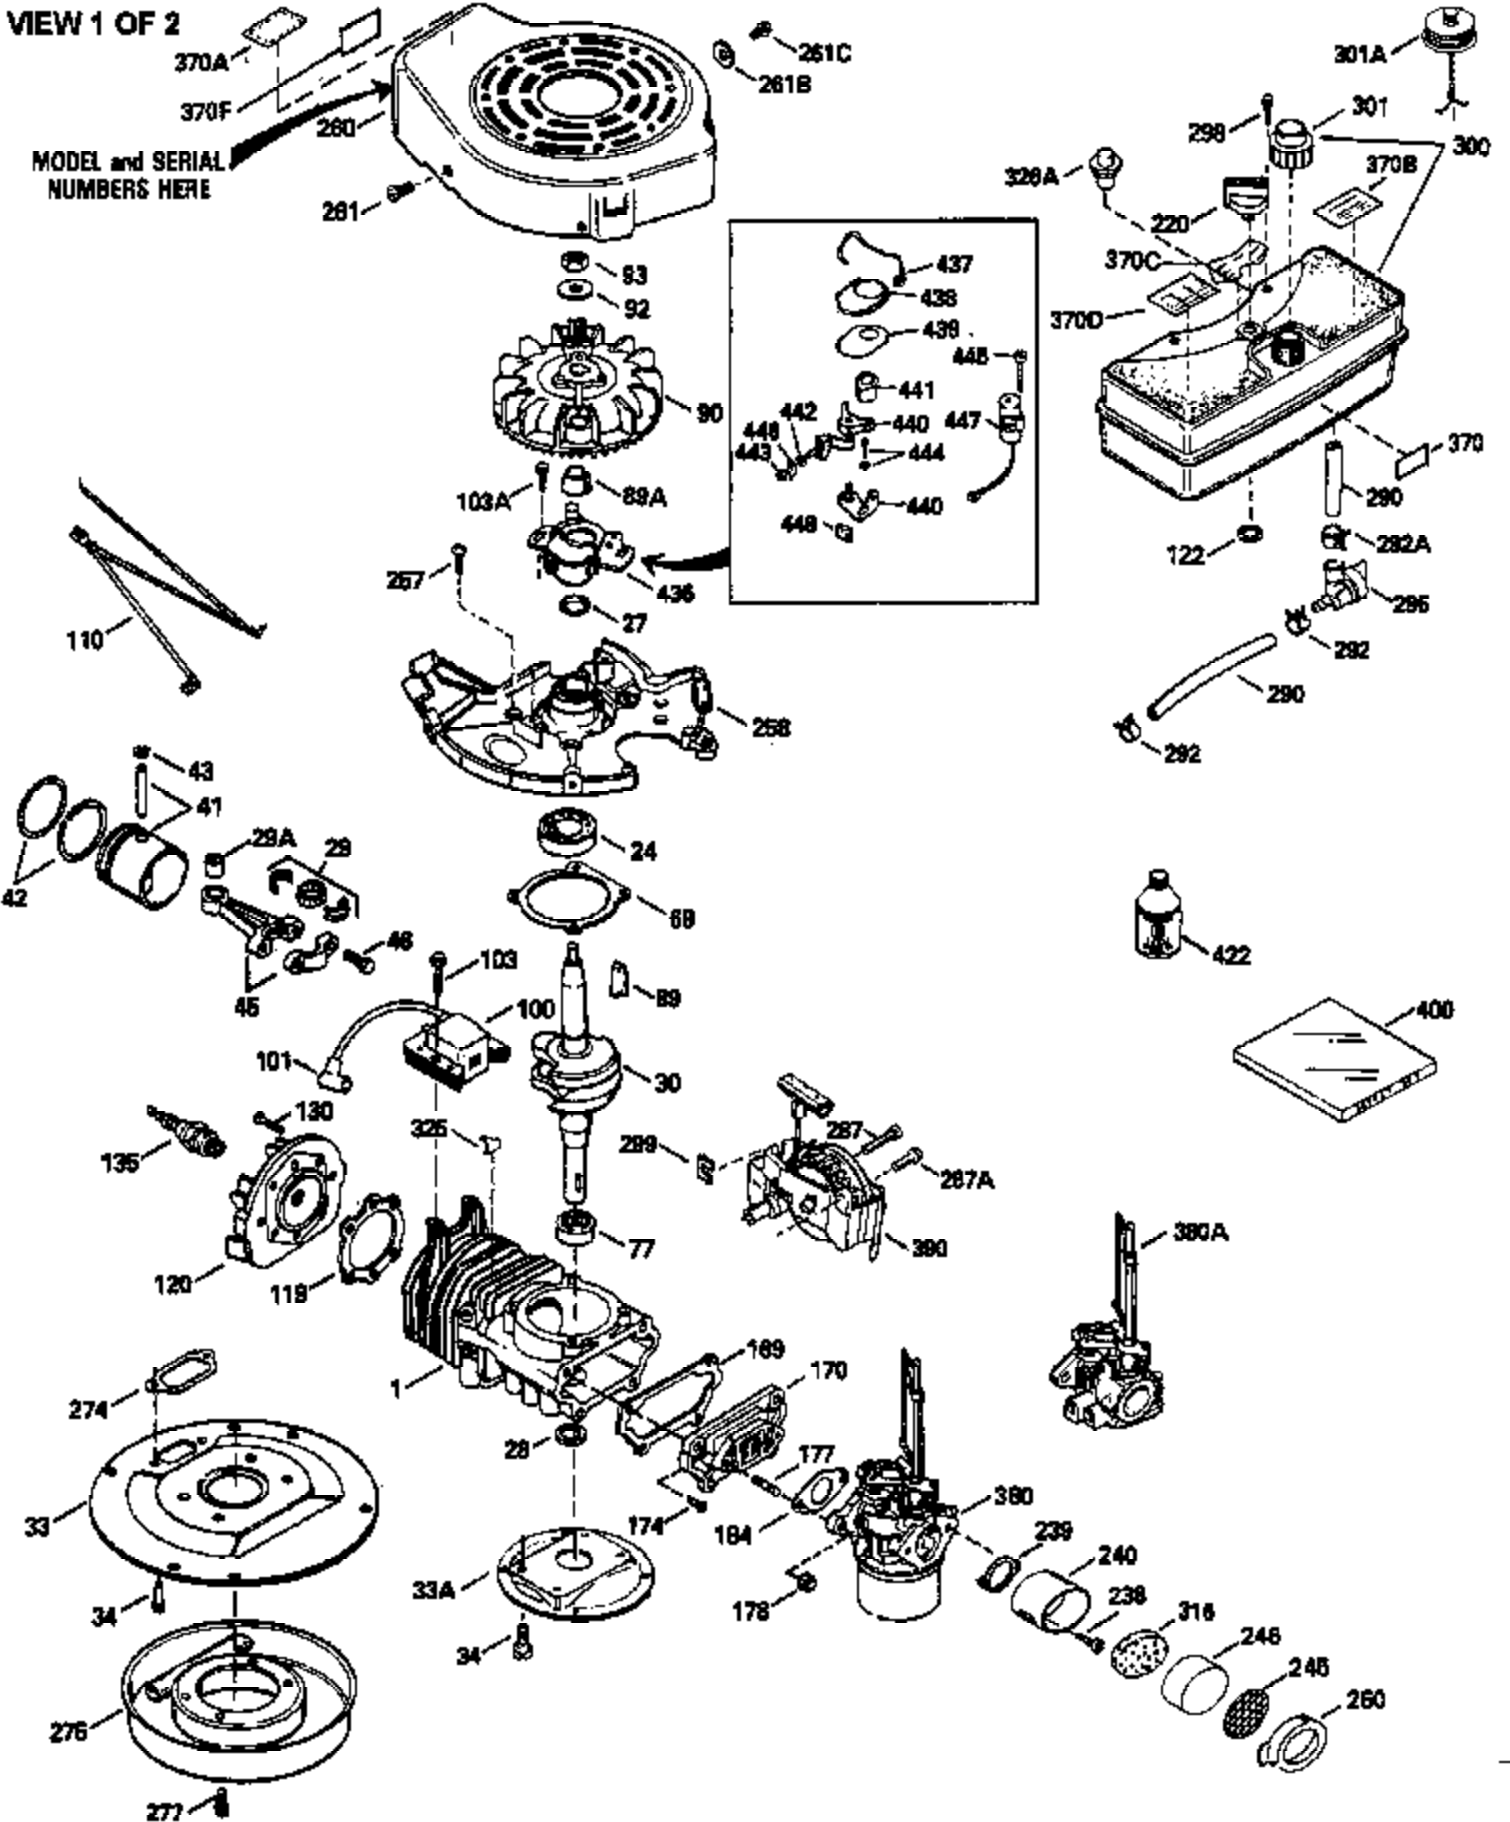

ILLUSTRATION SHOWS TYPICAL PARTS ONLY. ORDER BY PART NUMBER. PARTS NOT LISTED ARE SUPPLIED BY OEM.

VIEW 1 OF 2

MODEL and SERIAL
NUMBERS HERE

Ref #	Part Number	Qty	Description
	1		Cylinder (Order s/b if replacement is req.)
24	530110		Ball Bearing
27	510319		Oil Seal
28	28427		Oil Seal
29	530150		Needle Bearing & Liner Set (37 Needle s)
29A	530104A		Cartridge Bearing
30	290555		Crankshaft
30	330177		Adapter Plate (8" B.C.)
34	650797		Screw, 5/16-18 x 1/2"
41	310272A		Piston & Pin Ass'y. (.010" OS)
41	310283A		Piston & Pin Ass'y. (Std.)(Incl. 43)
42	310190		Ring Set (Std.)
42	310273		Ring Set (.010" OS)
43	310167		Piston Pin Retaining Ring
45	310235B		Connecting Rod Ass'y. (Incl. 29, 29A & 46)
46	650633		Connecting Rod Bolt
69	510292A		* Cylinder Cover Gasket
77	780097		Cartridge Bearing
89A	611032		Adapter Sleeve
90	611112		Flywheel
92	650815		Belleville Washer
93	650390		Flywheel Nut
100	34443A		Solid State Ignition (Incl. 101)
100	730207		Magneto to Solid State Conversion Kit (Includes solid state module, solid state flywheel key, and instructions.)(Use as required on external ignition engines only.)
101	610118		Spark Plug Cover
103	650814		Screw, Torx T-15, 10-24 x 1"
110	611031		Ground Wire
119	510274A		* Cylinder Head Gasket
120	250240B		Cylinder Head
122	570641		Retaining Ring
130	650477		Screw, Torx T-30, 1/4-20 x 3/4"
135	33636		Resistor Spark Plug
169	510323A		* Cover Plate Gasket
170	470152A		Reed & Cover Plate (Incl. 178)
174	650579		Screw, Torx T-25, 10-24 x 1/2"
178	29752		Nut & Lock Washer, 1/4-28
184	510110A		* Carburetor Gasket
220	570640		Control Knob
257	650911		Screw, Torx T-30, 1/4-20 x 5/8"
258	350409		Blower Housing Base (Incl. 27)
260	350410		Blower Housing
261	650958		Screw, 114-20 x 7/16"
261B	650854		Washer
261C	650773		Screw, 1/4-20 x 1/2"
274	510314		Exhaust Gasket
275	390300		Muffler
277	650911		Screw, Torx T-30, 1/4-20 x 5/8"
290	34357		Fuel Line
292	26460		Fuel Line Clamp
298	650803		Screw, 10-32 x 7/8"
300	410241		Fuel Tank (Incl. 301)
301	410238		Fuel Cap
370F	35977		Caution Decal
370A	550223		Name Decal
370B	550213		Warning Decal