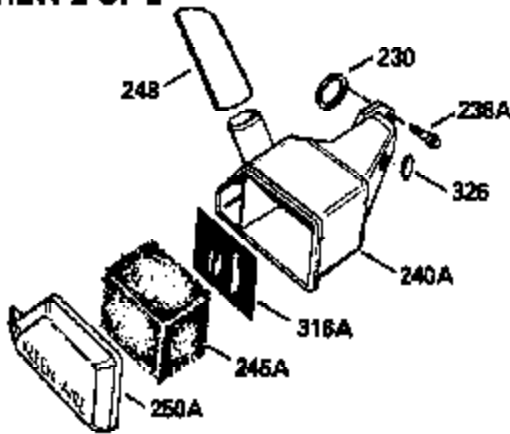

ILLUSTRATION SHOWS TYPICAL PARTS ONLY. ORDER BY PART NUMBER. PARTS NOT LISTED ARE SUPPLIED BY OEM.

VIEW 2 OF 2

Ref #	Part Number	Qty	Description
92	650815		Belleville Washer
93	650390		Flywheel Nut
189A	650911		Screw, Torx T-30, 1/4-20 x 5/8" (As r eq.)
230	34338		Air Cleaner Gasket
238A	650806		Screw, 10-32 x 5/8"
240A	450234		Air Cleaner Body
245A	450236		Air Cleaner Element
248	33008		Air Cleaner Tube
250A	33007		Air Cleaner Cover
261B	650854		Washer
285	590551		Starter Cup
287B			Rivet (Can be purchased locally)
316A	450235		Mesh Screen
326	450237		Button Plug
390A	590557		Rewind Starter (Refer to Division 5, Section C, page 25 or Fiche 23B, Grid G-11 for breakdown)