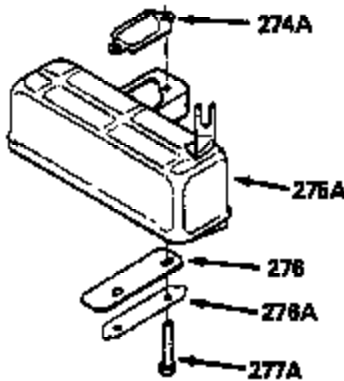

ILLUSTRATION SHOWS TYPICAL PARTS ONLY. ORDER BY PART NUMBER. PARTS NOT LISTED ARE SUPPLIED BY OEM.

VIEW 2 OF 2

Ref #	Part Number	Qty	Description
92	650815		Belleville Washer
93	650390		Flywheel Nut
189A	650911		Screw, Torx T-30, 1/4-20 x 5/8" (As r eq.)
230	34338		Air Cleaner Gasket
238A	650806		Screw, 10-32 x 5/8"
240A	450234		Air Cleaner Body
245A	450236		Air Cleaner Element
248	33008		Air Cleaner Tube
250A	33007		Air Cleaner Cover
261B	650854		Washer
285	590551		Starter Cup
287B			Rivet (Can be purchased locally)
316A	450235		Mesh Screen
326	450237		Button Plug
390A	590557		Rewind Starter (Refer to Division 5, Section C, page 25 or Fiche 23B, Grid G-11 for breakdown)