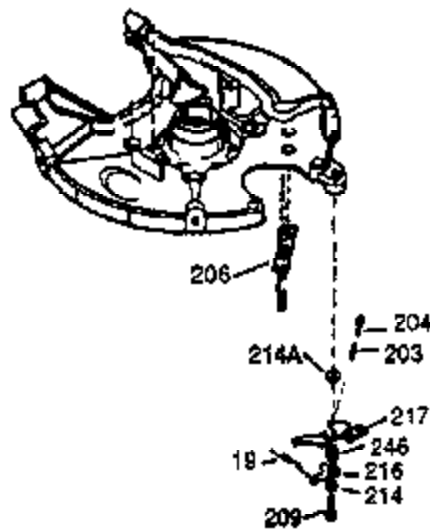

ILLUSTRATION SHOWS TYPICAL PARTS ONLY. ORDER BY PART NUMBER. PARTS NOT LISTED ARE SUPPLIED BY OEM.

VIEW 2 OF 2

Ref #	Part Number	Qty	Description
92	650815	1	Belleville Washer
93	650390	1	Flywheel Nut
189	650773	1	Screw, 1/4-20 x 1/2"
190	35831	1	Brake Lever
191	570658A	1	S.E. Brake Bracket (Incl. 195)
192	34966	1	Brake Control Link
193	34965	1	Brake Spring
194	32309	1	Retaining Ring
195	610973	1	Terminal
230	34338	1	Air Cleaner Gasket
238	650806	2	Screw, 10-32 x 5/8"
240	450234	1	Air Cleaner Body
245B	450235	1	Air Cleaner Filter
245	450236	1	Air Cleaner Filter
248	33008	1	Air Cleaner Tube
250	33007	1	Air Cleaner Cover
261A	650853	1	Screw, 1/4-20 x 1/2"
261B	650854	1	Washer
285	590551A	1	Starter Cup
326	450237	1	Plug
350	570682	1	Primer Assembly
351	570656	1	Primer Line
370C	36260	1	Primer Decal
370I	550213	1	Warning Decal
370K	36695	1	Starter Decal