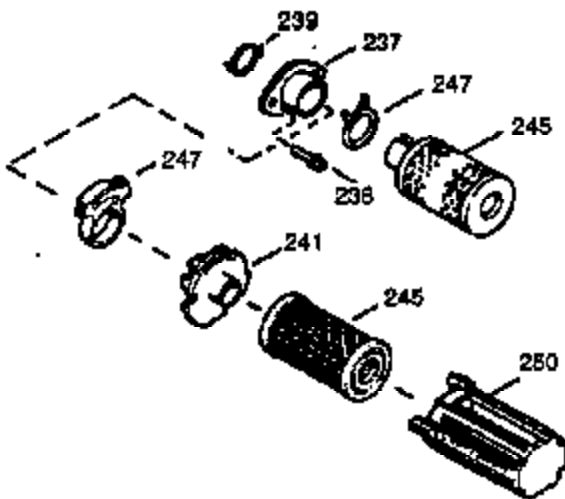

ILLUSTRATION SHOWS TYPICAL PARTS ONLY. ORDER BY PART NUMBER. PARTS NOT LISTED ARE SUPPLIED BY OEM.

VIEW 2 OF 2

Ref #	Part Number	Qty	Description
92	650815	1	Belleville Washer
93	650390	1	Flywheel Nut
189	650773	1	Screw, 1/4-20 x 1/2"
190	35831	1	Brake Lever
191	570658A	1	S.E. Brake Bracket (Incl. 195)
192	34966	1	Brake Control Link
193	34965	1	Brake Spring
194	32309	1	Retaining Ring
195	610973	1	Terminal
230	34338	1	Air Cleaner Gasket
238	650806	2	Screw, 10-32 x 5/8"
240	450234	1	Air Cleaner Body
245B	450235	1	Air Cleaner Filter
245	450236	1	Air Cleaner Filter
248	33008	1	Air Cleaner Tube
250	33007	1	Air Cleaner Cover
261A	650853	1	Screw, 1/4-20 x 1/2"
261B	650854	1	Washer
285	590551A	1	Starter Cup
326	450237	1	Plug
350	570682	1	Primer Assembly
351	570656	1	Primer Line
370C	36260	1	Primer Decal
370I	550213	1	Warning Decal
370K	36695	1	Starter Decal