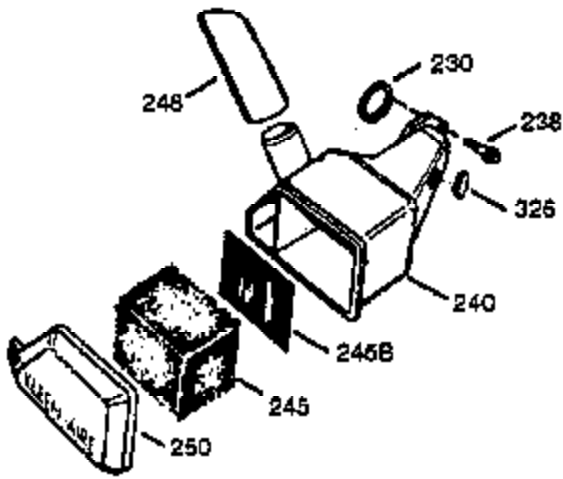

ILLUSTRATION SHOWS TYPICAL PARTS ONLY. ORDER BY PART NUMBER. PARTS NOT LISTED ARE SUPPLIED BY OEM.

VIEW 2 OF 2

Ref #	Part Number	Qty	Description
92	650815	1	Belleville Washer
93	650390	1	Flywheel Nut
189	650773	1	Screw, 1/4-20 x 1/2"
190	35831	1	Brake Lever
191	570658A	1	S.E. Brake Bracket (Incl. 195)
192	34966	1	Brake Control Link
193	34965	1	Brake Spring
194	32309	1	Retaining Ring
195	610973	1	Terminal
230	34338	1	Air Cleaner Gasket
238	650806	2	Screw, 10-32 x 5/8"
240	450234	1	Air Cleaner Body
245B	450235	1	Air Cleaner Filter
245	450236	1	Air Cleaner Filter
248	33008	1	Air Cleaner Tube
250	33007	1	Air Cleaner Cover
261A	650853	1	Screw, 1/4-20 x 1/2"
261B	650854	1	Washer
285	590551A	1	Starter Cup
326	450237	1	Plug
350	570682	1	Primer Assembly
351	570656	1	Primer Line
370C	36260	1	Primer Decal
370I	550213	1	Warning Decal
370K	36695	1	Starter Decal