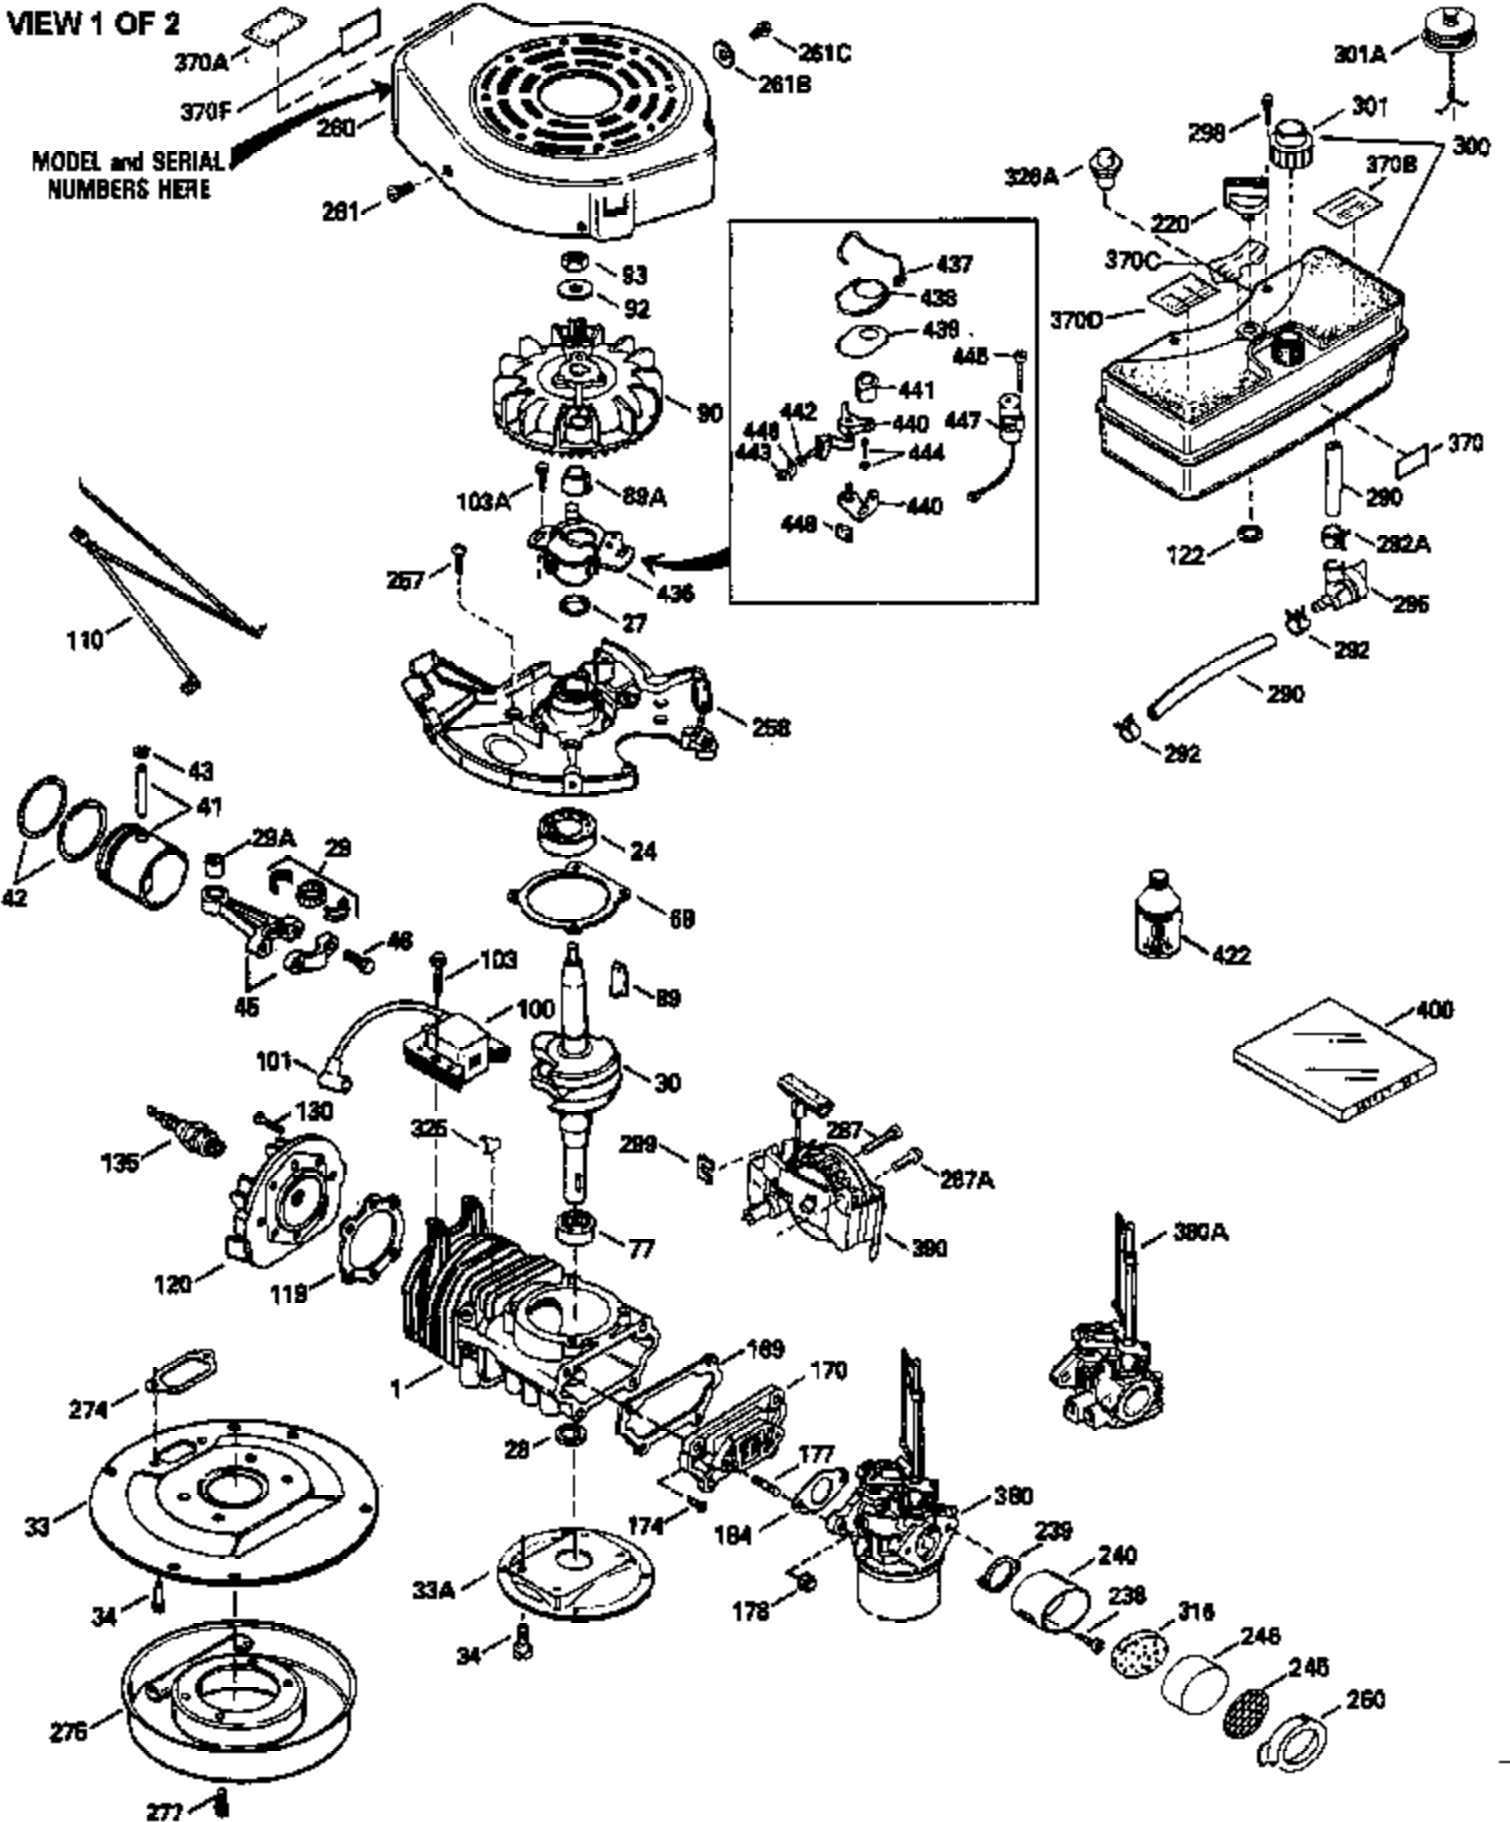

ILLUSTRATION SHOWS TYPICAL PARTS ONLY. ORDER BY PART NUMBER. PARTS NOT LISTED ARE SUPPLIED BY OEM.

VIEW 1 OF 2

MODEL and SERIAL
NUMBERS HERE

Ref #	Part Number	Qty	Description
	1		Cylinder (Order s/b if replacement is req.)
24	530110		Ball Bearing
27	510319		Oil Seal
28	28427		Oil Seal
29A	530104A		Cartridge Bearing
29	530150		Needle Bearing & Liner Set (37 Needle s)
30	290555		Crankshaft
30	330177		Adapter Plate (8" B.C.)
34	650797		Screw, 5/16-18 x 1/2"
41	310272A		Piston & Pin Ass'y. (.010" OS)
41	310283A		Piston & Pin Ass'y. (Std.)(Incl. 43)
42	310190		Ring Set (Std.)
42	310273		Ring Set (.010" OS)
43	310167		Piston Pin Retaining Ring
45	310235B		Connecting Rod Ass'y. (Incl. 29, 29A & 46)
46	650633		Connecting Rod Bolt
69	510292A		* Cylinder Cover Gasket
77	780097		Cartridge Bearing
89A	611032		Adapter Sleeve
90	611112		Flywheel
92	650815		Belleville Washer
93	650390		Flywheel Nut
100	34443A		Solid State Ignition (Incl. 101)
100	730207		Magneto to Solid State Conversion Kit (Includes solid state module, solid state flywheel key, and instructions.)(Use as required on external ignition engines only.)
101	610118		Spark Plug Cover
103	650814		Screw, Torx T-15, 10-24 x 1"
110	611059		Ground Wire
119	510274A		* Cylinder Head Gasket
120	250240B		Cylinder Head
122	570641		Retaining Ring
130	650477		Screw, Torx T-30, 1/4-20 x 3/4"
135	33636		Resistor Spark Plug
169	510323A		* Cover Plate Gasket
170	470152A		Reed & Cover Plate (Incl. 178)
174	650579		Screw, Torx T-25, 10-24 x 1/2"
178	29752		Nut & Lock Washer, 1/4-28
184	510110A		* Carburetor Gasket
192	34966		Brake Control Link
220	570657		Control Knob
257	650911		Screw, Torx T-30, 1/4-20 x 5/8"
258	350427		Blower Housing Base (Incl. 27)
260	350418		Blower Housing
261	650958		Screw, 114-20 x 7/16"
261B	650854		Washer
261C	650773		Screw, 1/4-20 x 1/2"
274	510314		Exhaust Gasket
275	390300		Muffler
277	650911		Screw, Torx T-30, 1/4-20 x 5/8"
290	34357		Fuel Line
292	26460		Fuel Line Clamp
298	650803		Screw, 10-32 x 7/8"
300	410241		Fuel Tank (Incl. 301)
301	410238		Fuel Cap
370A	550223		Name Decal
370B	550213		Warning Decal