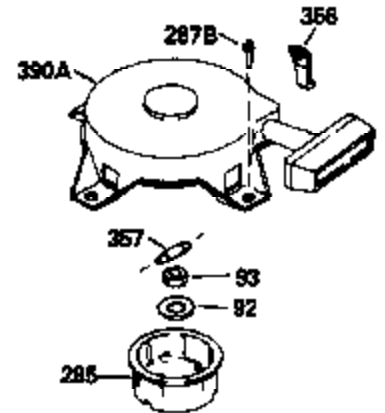

ILLUSTRATION SHOWS TYPICAL PARTS ONLY. ORDER BY PART NUMBER. PARTS NOT LISTED ARE SUPPLIED BY OEM.

VIEW 2 OF 2

Ref #	Part Number	Qty	Description
	92 650815		Belleville Washer
	93 650390		Flywheel Nut
189A	650911		Screw, Torx T-30, 1/4-20 x 5/8" (As r eq.)
230	34338		Air Cleaner Gasket
238A	650806		Screw, 10-32 x 5/8"
240A	450234		Air Cleaner Body
245A	450236		Air Cleaner Element
248	33008		Air Cleaner Tube
250A	33007		Air Cleaner Cover
261B	650854		Washer
285	590551		Starter Cup
287B			Rivet (Can be purchased locally)
316A	450235		Mesh Screen
326	450237		Button Plug
390A	590557		Rewind Starter (Refer to Division 5, Section C, page 25 or Fiche 23B, Grid G-11 for breakdown)