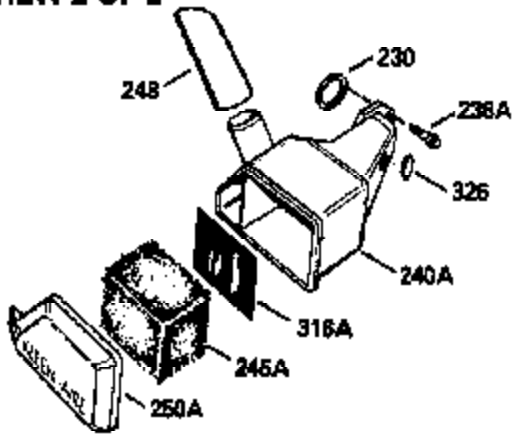

ILLUSTRATION SHOWS TYPICAL PARTS ONLY. ORDER BY PART NUMBER. PARTS NOT LISTED ARE SUPPLIED BY OEM.

VIEW 2 OF 2

Ref #	Part Number	Qty	Description
	92 650815		Belleville Washer
	93 650390		Flywheel Nut
189A	650911		Screw, Torx T-30, 1/4-20 x 5/8" (As r eq.)
230	34338		Air Cleaner Gasket
238A	650806		Screw, 10-32 x 5/8"
240A	450234		Air Cleaner Body
245A	450236		Air Cleaner Element
248	33008		Air Cleaner Tube
250A	33007		Air Cleaner Cover
261B	650854		Washer
285	590551		Starter Cup
287B			Rivet (Can be purchased locally)
316A	450235		Mesh Screen
326	450237		Button Plug
390A	590557		Rewind Starter (Refer to Division 5, Section C, page 25 or Fiche 23B, Grid G-11 for breakdown)