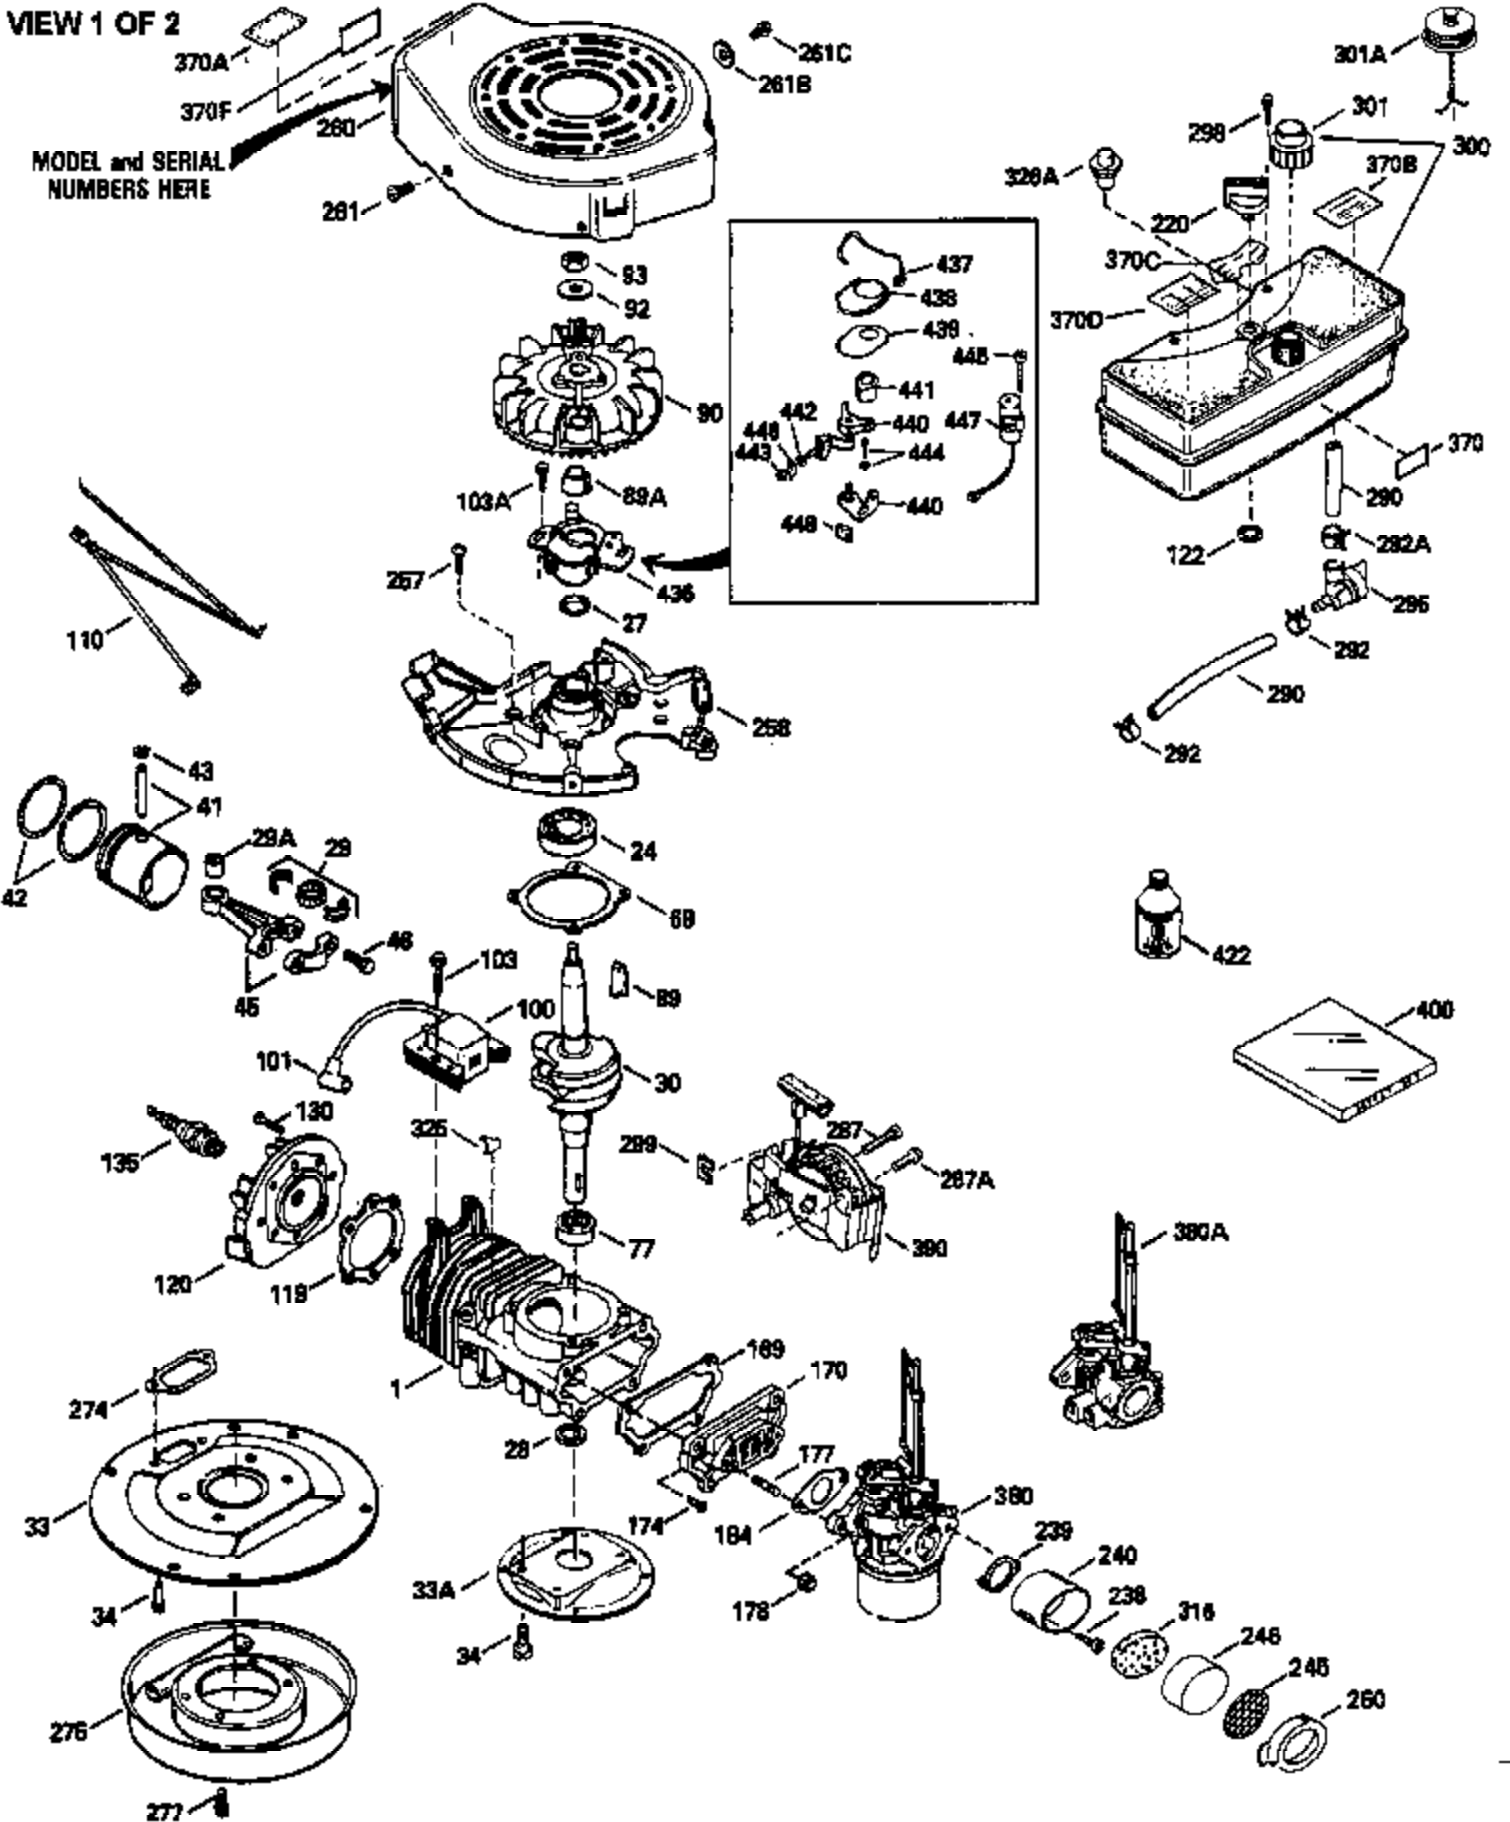

ILLUSTRATION SHOWS TYPICAL PARTS ONLY. ORDER BY PART NUMBER. PARTS NOT LISTED ARE SUPPLIED BY OEM.

VIEW 1 OF 2

MODEL and SERIAL
NUMBERS HERE

Ref #	Part Number	Qty	Description
	1		Cylinder (Order s/b if replacement is req.)
24	530110		Ball Bearing
27	510319		Oil Seal
28	28427		Oil Seal
29	530150		Needle Bearing & Liner Set (37 Needle s)
29A	530104A		Cartridge Bearing
30	290555		Crankshaft
30	330177		Adapter Plate (8" B.C.)
34	650797		Screw, 5/16-18 x 1/2"
41	310272A		Piston & Pin Ass'y. (.010" OS)
41	310283A		Piston & Pin Ass'y. (Std.)(Incl. 43)
42	310190		Ring Set (Std.)
42	310273		Ring Set (.010" OS)
43	310167		Piston Pin Retaining Ring
45	310235B		Connecting Rod Ass'y. (Incl. 29, 29A & 46)
46	650633		Connecting Rod Bolt
69	510292A		* Cylinder Cover Gasket
77	780097		Cartridge Bearing
89A	611032		Adapter Sleeve
90	611112		Flywheel
92	650815		Belleville Washer
93	650390		Flywheel Nut
100	34443A		Solid State Ignition (Incl. 101)
100	730207		Magneto to Solid State Conversion Kit (Includes solid state module, solid state flywheel key, and instructions.)(Use as required on external ignition engines only.)
101	610118		Spark Plug Cover
103	650814		Screw, Torx T-15, 10-24 x 1"
110	611099		Ground Wire
119	510274A		* Cylinder Head Gasket
120	250240B		Cylinder Head
122	570641		Retaining Ring
130	650477		Screw, Torx T-30, 1/4-20 x 3/4"
135	33636		Resistor Spark Plug
169	510323A		* Cover Plate Gasket
170	470152A		Reed & Cover Plate (Incl. 178)
174	650579		Screw, Torx T-25, 10-24 x 1/2"
178	29752		Nut & Lock Washer, 1/4-28
184	510110A		* Carburetor Gasket
220	570640		Control Knob
257	650911		Screw, Torx T-30, 1/4-20 x 5/8"
258	350409		Blower Housing Base (Incl. 27)
260	350410		Blower Housing
261	650958		Screw, 114-20 x 7/16"
261B	650854		Washer
261C	650773		Screw, 1/4-20 x 1/2"
274	510314		Exhaust Gasket
275	390300		Muffler
277	650911		Screw, Torx T-30, 1/4-20 x 5/8"
290	29774		Fuel Line
292	26460		Fuel Line Clamp
295	35857		Fuel Shut-Off Valve
298	650803		Screw, 10-32 x 7/8"
300	410241		Fuel Tank (Incl. 301)
301	410238		Fuel Cap
370A	550223		Name Decal
370F	35977		Caution Decal