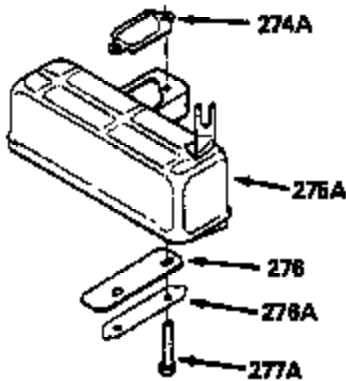

ILLUSTRATION SHOWS TYPICAL PARTS ONLY. ORDER BY PART NUMBER. PARTS NOT LISTED ARE SUPPLIED BY OEM.

VIEW 2 OF 2

Ref #	Part Number	Qty	Description
	92 650815		Belleville Washer
	93 650390		Flywheel Nut
189A	650911		Screw, Torx T-30, 1/4-20 x 5/8" (As r eq.)
230	34338		Air Cleaner Gasket
238A	650806		Screw, 10-32 x 5/8"
240A	450234		Air Cleaner Body
245A	450236		Air Cleaner Element
248	33008		Air Cleaner Tube
250A	33007		Air Cleaner Cover
261B	650854		Washer
285	590551		Starter Cup
287B			Rivet (Can be purchased locally)
316A	450235		Mesh Screen
326	450237		Button Plug
390A	590557		Rewind Starter (Refer to Division 5, Section C, page 25 or Fiche 23B, Grid G-11 for breakdown)