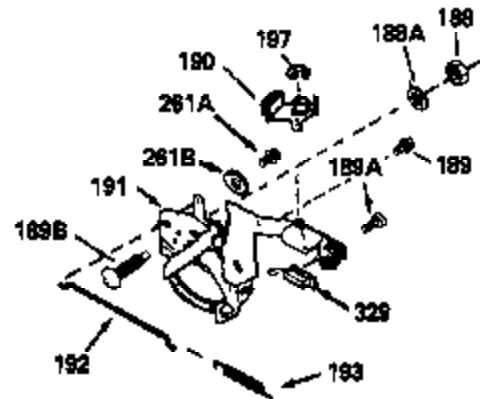

ILLUSTRATION SHOWS TYPICAL PARTS ONLY. ORDER BY PART NUMBER. PARTS NOT LISTED ARE SUPPLIED BY OEM.

VIEW 2 OF 2

Ref #	Part Number	Qty	Description
	92 650815		Belleville Washer
	93 650390		Flywheel Nut
189A	650911		Screw, Torx T-30, 1/4-20 x 5/8" (As r eq.)
230	34338		Air Cleaner Gasket
238A	650806		Screw, 10-32 x 5/8"
240A	450234		Air Cleaner Body
245A	450236		Air Cleaner Element
248	33008		Air Cleaner Tube
250A	33007		Air Cleaner Cover
261B	650854		Washer
285	590551		Starter Cup
287B			Rivet (Can be purchased locally)
316A	450235		Mesh Screen
326	450237		Button Plug
390A	590557		Rewind Starter (Refer to Division 5, Section C, page 25 or Fiche 23B, Grid G-11 for breakdown)