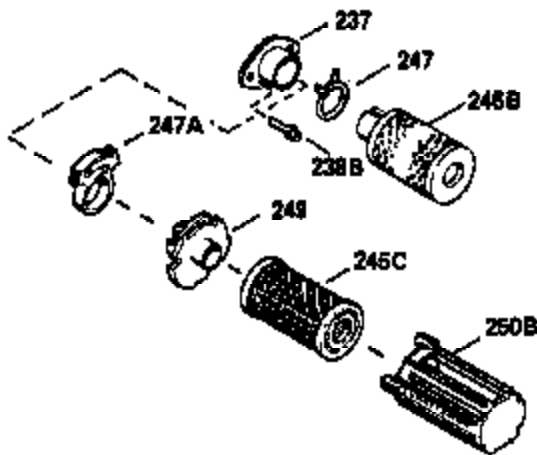

ILLUSTRATION SHOWS TYPICAL PARTS ONLY. ORDER BY PART NUMBER. PARTS NOT LISTED ARE SUPPLIED BY OEM.

VIEW 2 OF 2

Ref #	Part Number	Qty	Description
	92 650815		Belleville Washer
	93 650390		Flywheel Nut
189A	650911		Screw, Torx T-30, 1/4-20 x 5/8" (As r eq.)
230	34338		Air Cleaner Gasket
238A	650806		Screw, 10-32 x 5/8"
240A	450234		Air Cleaner Body
245A	450236		Air Cleaner Element
248	33008		Air Cleaner Tube
250A	33007		Air Cleaner Cover
261B	650854		Washer
285	590551		Starter Cup
287B			Rivet (Can be purchased locally)
316A	450235		Mesh Screen
326	450237		Button Plug
390A	590557		Rewind Starter (Refer to Division 5, Section C, page 25 or Fiche 23B, Grid G-11 for breakdown)