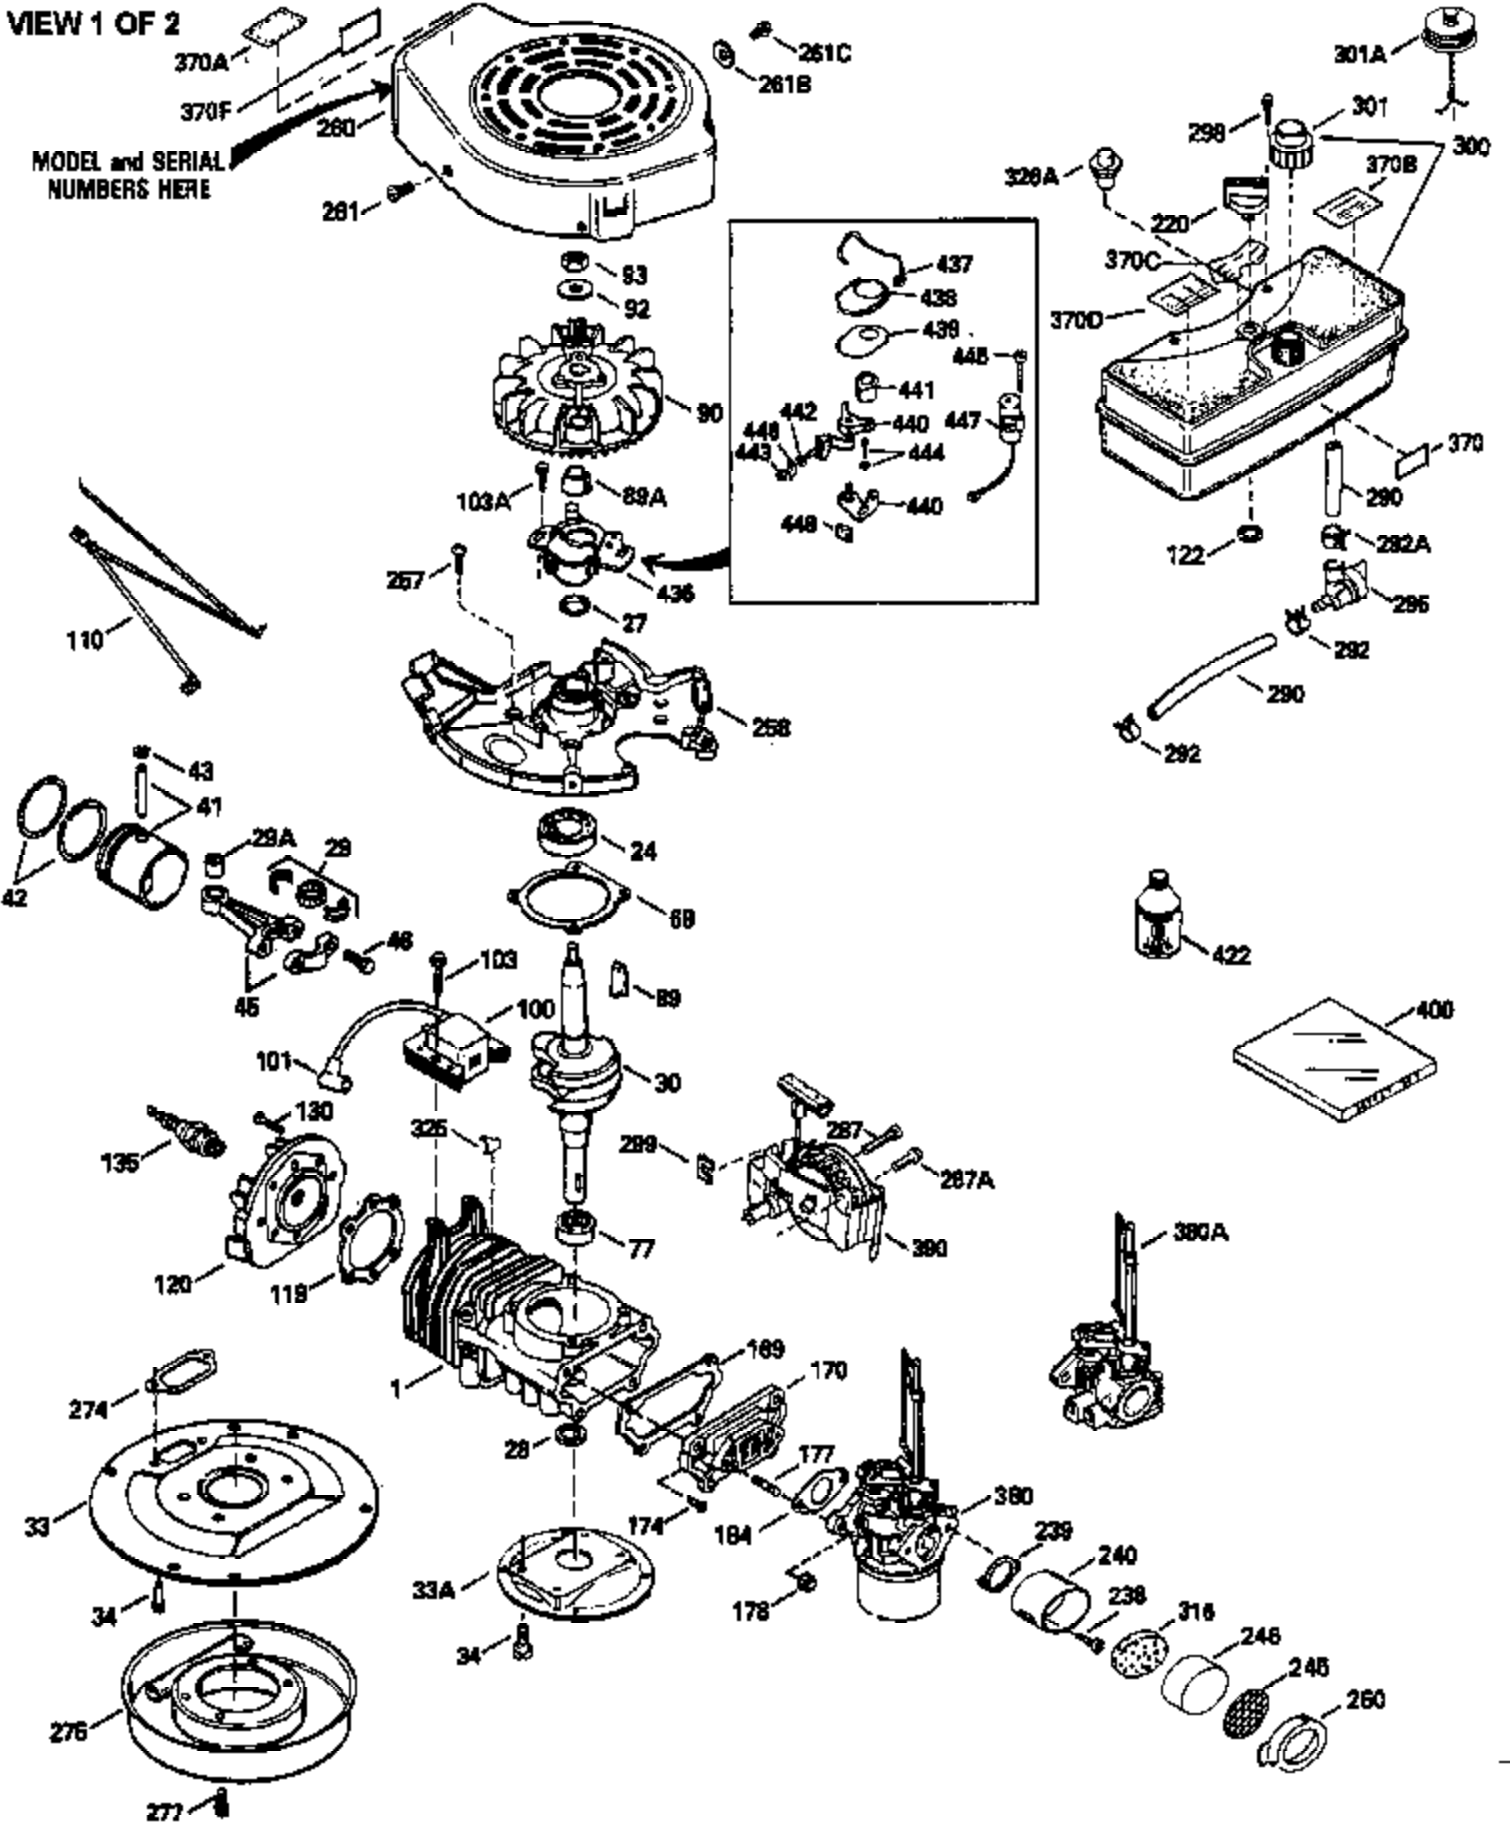

ILLUSTRATION SHOWS TYPICAL PARTS ONLY. ORDER BY PART NUMBER. PARTS NOT LISTED ARE SUPPLIED BY OEM.

VIEW 1 OF 2

MODEL and SERIAL
NUMBERS HERE

Ref #	Part Number	Qty	Description
	1		Cylinder (Order s/b if replacement is req.)
24	530110		Ball Bearing
27	510319		Oil Seal
28	28427		Oil Seal
29A	530104A		Cartridge Bearing
29	530150		Needle Bearing & Liner Set (37 Needle s)
30	290553		Crankshaft
30	330177		Adapter Plate (8" B.C.)
34	650797		Screw, 5/16-18 x 1/2"
41	310272A		Piston & Pin Ass'y. (.010" OS)
41	310283A		Piston & Pin Ass'y. (Std.)(Incl. 43)
42	310190		Ring Set (Std.)
42	310273		Ring Set (.010" OS)
43	310167		Piston Pin Retaining Ring
45	310235B		Connecting Rod Ass'y. (Incl. 29, 29A & 46)
46	650633		Connecting Rod Bolt
69	510292A		* Cylinder Cover Gasket
77	780097		Cartridge Bearing
89A	611032		Adapter Sleeve
90	611112		Flywheel
92	650815		Belleville Washer
93	650390		Flywheel Nut
100	34443A		Solid State Ignition (Incl. 101)
100	730207		Magneto to Solid State Conversion Kit (Includes solid state module, solid state flywheel key, and instructions.)(Use as required on external ignition engines only.)
101	610118		Spark Plug Cover
103	650814		Screw, Torx T-15, 10-24 x 1"
110	611071		Ground Wire
119	510274A		* Cylinder Head Gasket
120	250240B		Cylinder Head
122	570641		Retaining Ring
130	650477		Screw, Torx T-30, 1/4-20 x 3/4"
135	33636		Resistor Spark Plug
169	510323A		* Cover Plate Gasket
170	470152A		Reed & Cover Plate (Incl. 178)
174	650579		Screw, Torx T-25, 10-24 x 1/2"
178	29752		Nut & Lock Washer, 1/4-28
184	510110A		* Carburetor Gasket
220	570640		Control Knob
257	650911		Screw, Torx T-30, 1/4-20 x 5/8"
258	350409		Blower Housing Base (Incl. 27)
260	350410		Blower Housing
261	650958		Screw, 114-20 x 7/16"
261B	650854		Washer
261C	650773		Screw, 1/4-20 x 1/2"
274	510314		Exhaust Gasket
275	390300		Muffler
277	650911		Screw, Torx T-30, 1/4-20 x 5/8"
290	34357		Fuel Line
292	26460		Fuel Line Clamp
298	650803		Screw, 10-32 x 7/8"
300	410241		Fuel Tank (Incl. 301)
301	410238		Fuel Cap
325	611034		Wire Clip
370F	35977		Caution Decal
370A	550223		Name Decal