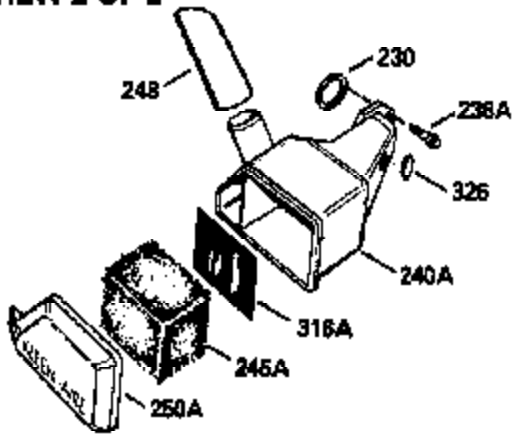

ILLUSTRATION SHOWS TYPICAL PARTS ONLY. ORDER BY PART NUMBER. PARTS NOT LISTED ARE SUPPLIED BY OEM.

VIEW 2 OF 2

Ref #	Part Number	Qty	Description
92	650815		Belleville Washer
93	650390		Flywheel Nut
189A	650911		Screw, Torx T-30, 1/4-20 x 5/8" (As r eq.)
261B	650854		Washer
274A	510257		Exhaust Gasket
275A	390310		Muffler
276	390311		Support Plate
276A	390312		Locking Plate
277A	650488		Screw, 1/4-20 x 1-1/4"
285	590551		Starter Cup
287B			Rivet (Can be purchased locally)
390A	590537		Rewind Starter (Refer to Division 5, Section C, page 25 or Fiche 23B, Grid G-11 for breakdown)