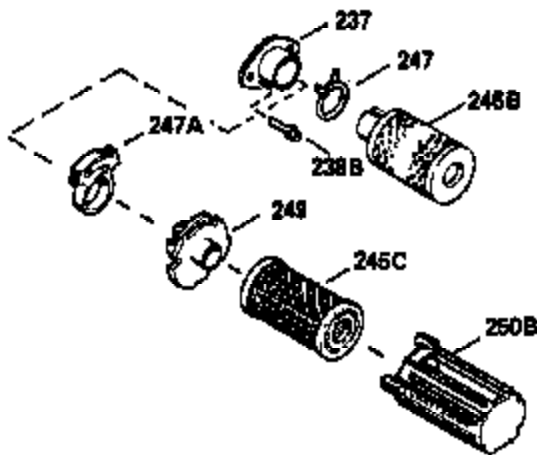

ILLUSTRATION SHOWS TYPICAL PARTS ONLY. ORDER BY PART NUMBER. PARTS NOT LISTED ARE SUPPLIED BY OEM.

VIEW 2 OF 2

Ref #	Part Number	Qty	Description
92	650815		Belleville Washer
93	650390		Flywheel Nut
189A	650911		Screw, Torx T-30, 1/4-20 x 5/8" (As r eq.)
261B	650854		Washer
274A	510257		Exhaust Gasket
275A	390310		Muffler
276	390311		Support Plate
276A	390312		Locking Plate
277A	650488		Screw, 1/4-20 x 1-1/4"
285	590551		Starter Cup
287B			Rivet (Can be purchased locally)
390A	590537		Rewind Starter (Refer to Division 5, Section C, page 25 or Fiche 23B, Grid G-11 for breakdown)