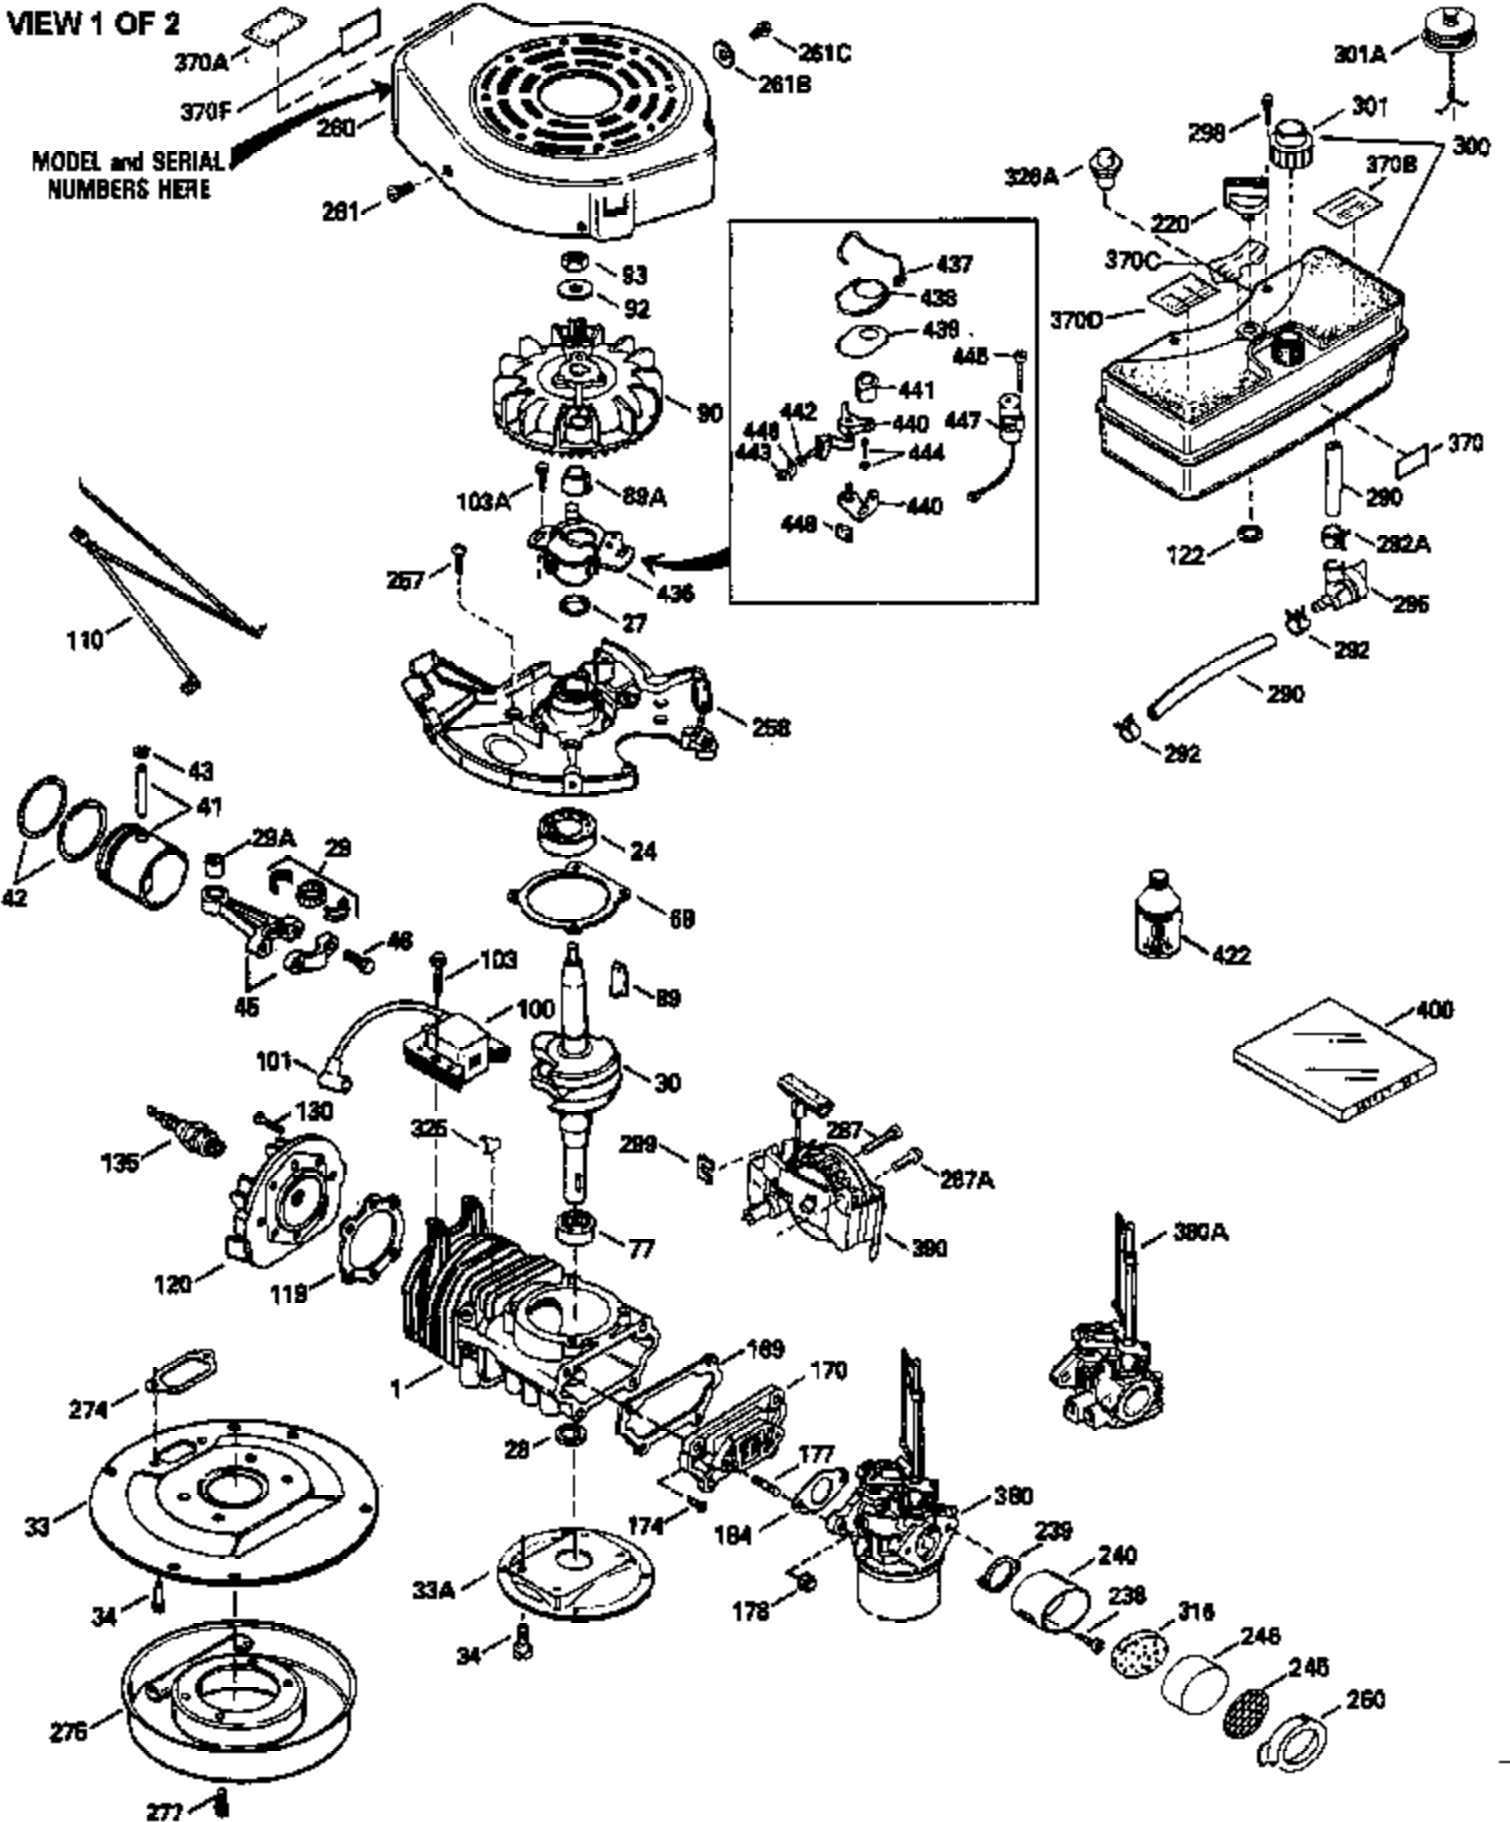

ILLUSTRATION SHOWS TYPICAL PARTS ONLY. ORDER BY PART NUMBER. PARTS NOT LISTED ARE SUPPLIED BY OEM.

VIEW 1 OF 2

MODEL and SERIAL
NUMBERS HERE

Ref #	Part Number	Qty	Description
	1		Cylinder (Order s/b if replacement is req.)
24	530110		Ball Bearing
27	510319		Oil Seal
28	28427		Oil Seal
29A	530104A		Cartridge Bearing
29	530150		Needle Bearing & Liner Set (37 Needle s)
30	290548		Crankshaft
34	650797		Screw, 5/16-18 x 1/2"
41	310283A		Piston & Pin Ass'y. (Std.)(Incl. 43)
41	310272A		Piston & Pin Ass'y. (.010" OS)
42	310190		Ring Set (Std.)
42	310273		Ring Set (.010" OS)
43	310167		Piston Pin Retaining Ring
45	310235B		Connecting Rod Ass'y. (Incl. 29, 29A & 46)
46	650633		Connecting Rod Bolt
69	510292A		* Cylinder Cover Gasket
77	780097		Cartridge Bearing
89A	611032		Adapter Sleeve
90	611112		Flywheel
92	650815		Belleville Washer
93	650390		Flywheel Nut
100	34443A		Solid State Ignition (Incl. 101)
100	730207		Magneto to Solid State Conversion Kit (Includes solid state module, solid state flywheel key, and instructions.)(Use as required on external ignition engines only.)
101	610118		Spark Plug Cover
103	650814		Screw, Torx T-15, 10-24 x 1"
110	611071		Ground Wire
119	510274A		* Cylinder Head Gasket
120	250240B		Cylinder Head
122	570641		Retaining Ring
130	650477		Screw, Torx T-30, 1/4-20 x 3/4"
135	33636		Resistor Spark Plug
169	510323A		* Cover Plate Gasket
170	470152A		Reed & Cover Plate (Incl. 178)
174	650579		Screw, Torx T-25, 10-24 x 1/2"
178	29752		Nut & Lock Washer, 1/4-28
184	510110A		* Carburetor Gasket
220	570640		Control Knob
239	35815		Air Cleaner Gasket
257	650911		Screw, Torx T-30, 1/4-20 x 5/8"
258	350408		Blower Housing Base (Incl. 27)
260	350410		Blower Housing
261	650958		Screw, 114-20 x 7/16"
261B	650854		Washer
261C	650773		Screw, 1/4-20 x 1/2"
290	29774		Fuel Line
292	26460		Fuel Line Clamp
295	35857		Fuel Shut-Off Valve
298	650803		Screw, 10-32 x 7/8"
300	410241		Fuel Tank (Incl. 301)
301A	410224		Fuel Cap
325	611034		Wire Clip
370A	550223		Name Decal
370F	35977		Caution Decal
370D	550212		Fuel Mix Decal
370C	550242		Choke-Run Decal