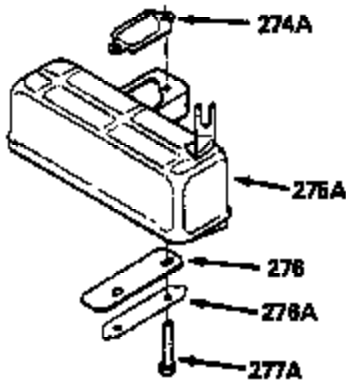

ILLUSTRATION SHOWS TYPICAL PARTS ONLY. ORDER BY PART NUMBER. PARTS NOT LISTED ARE SUPPLIED BY OEM.

VIEW 2 OF 2

Ref #	Part Number	Qty	Description
92	650815		Belleville Washer
93	650390		Flywheel Nut
189A	650911		Screw, Torx T-30, 1/4-20 x 5/8" (As r eq.)
261B	650854		Washer
274A	510257		Exhaust Gasket
275A	390310		Muffler
276	390311		Support Plate
276A	390312		Locking Plate
277A	650488		Screw, 1/4-20 x 1-1/4"
285	590551		Starter Cup
287B			Rivet (Can be purchased locally)
390A	590537		Rewind Starter (Refer to Division 5, Section C, page 25 or Fiche 23B, Grid G-11 for breakdown)