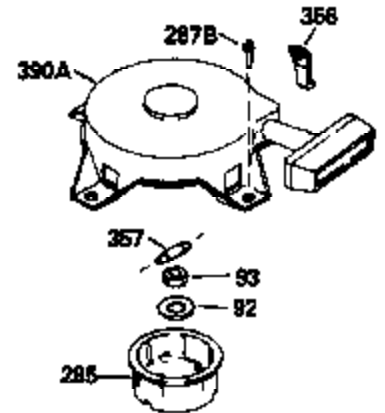

ILLUSTRATION SHOWS TYPICAL PARTS ONLY. ORDER BY PART NUMBER. PARTS NOT LISTED ARE SUPPLIED BY OEM.

VIEW 2 OF 2

Ref #	Part Number	Qty	Description
92	650815		Belleville Washer
93	650390		Flywheel Nut
189A	650911		Screw, Torx T-30, 1/4-20 x 5/8" (As r eq.)
261B	650854		Washer
274A	510257		Exhaust Gasket
275A	390310		Muffler
276	390311		Support Plate
276A	390312		Locking Plate
277A	650488		Screw, 1/4-20 x 1-1/4"
285	590551		Starter Cup
287B			Rivet (Can be purchased locally)
390A	590537		Rewind Starter (Refer to Division 5, Section C, page 25 or Fiche 23B, Grid G-11 for breakdown)