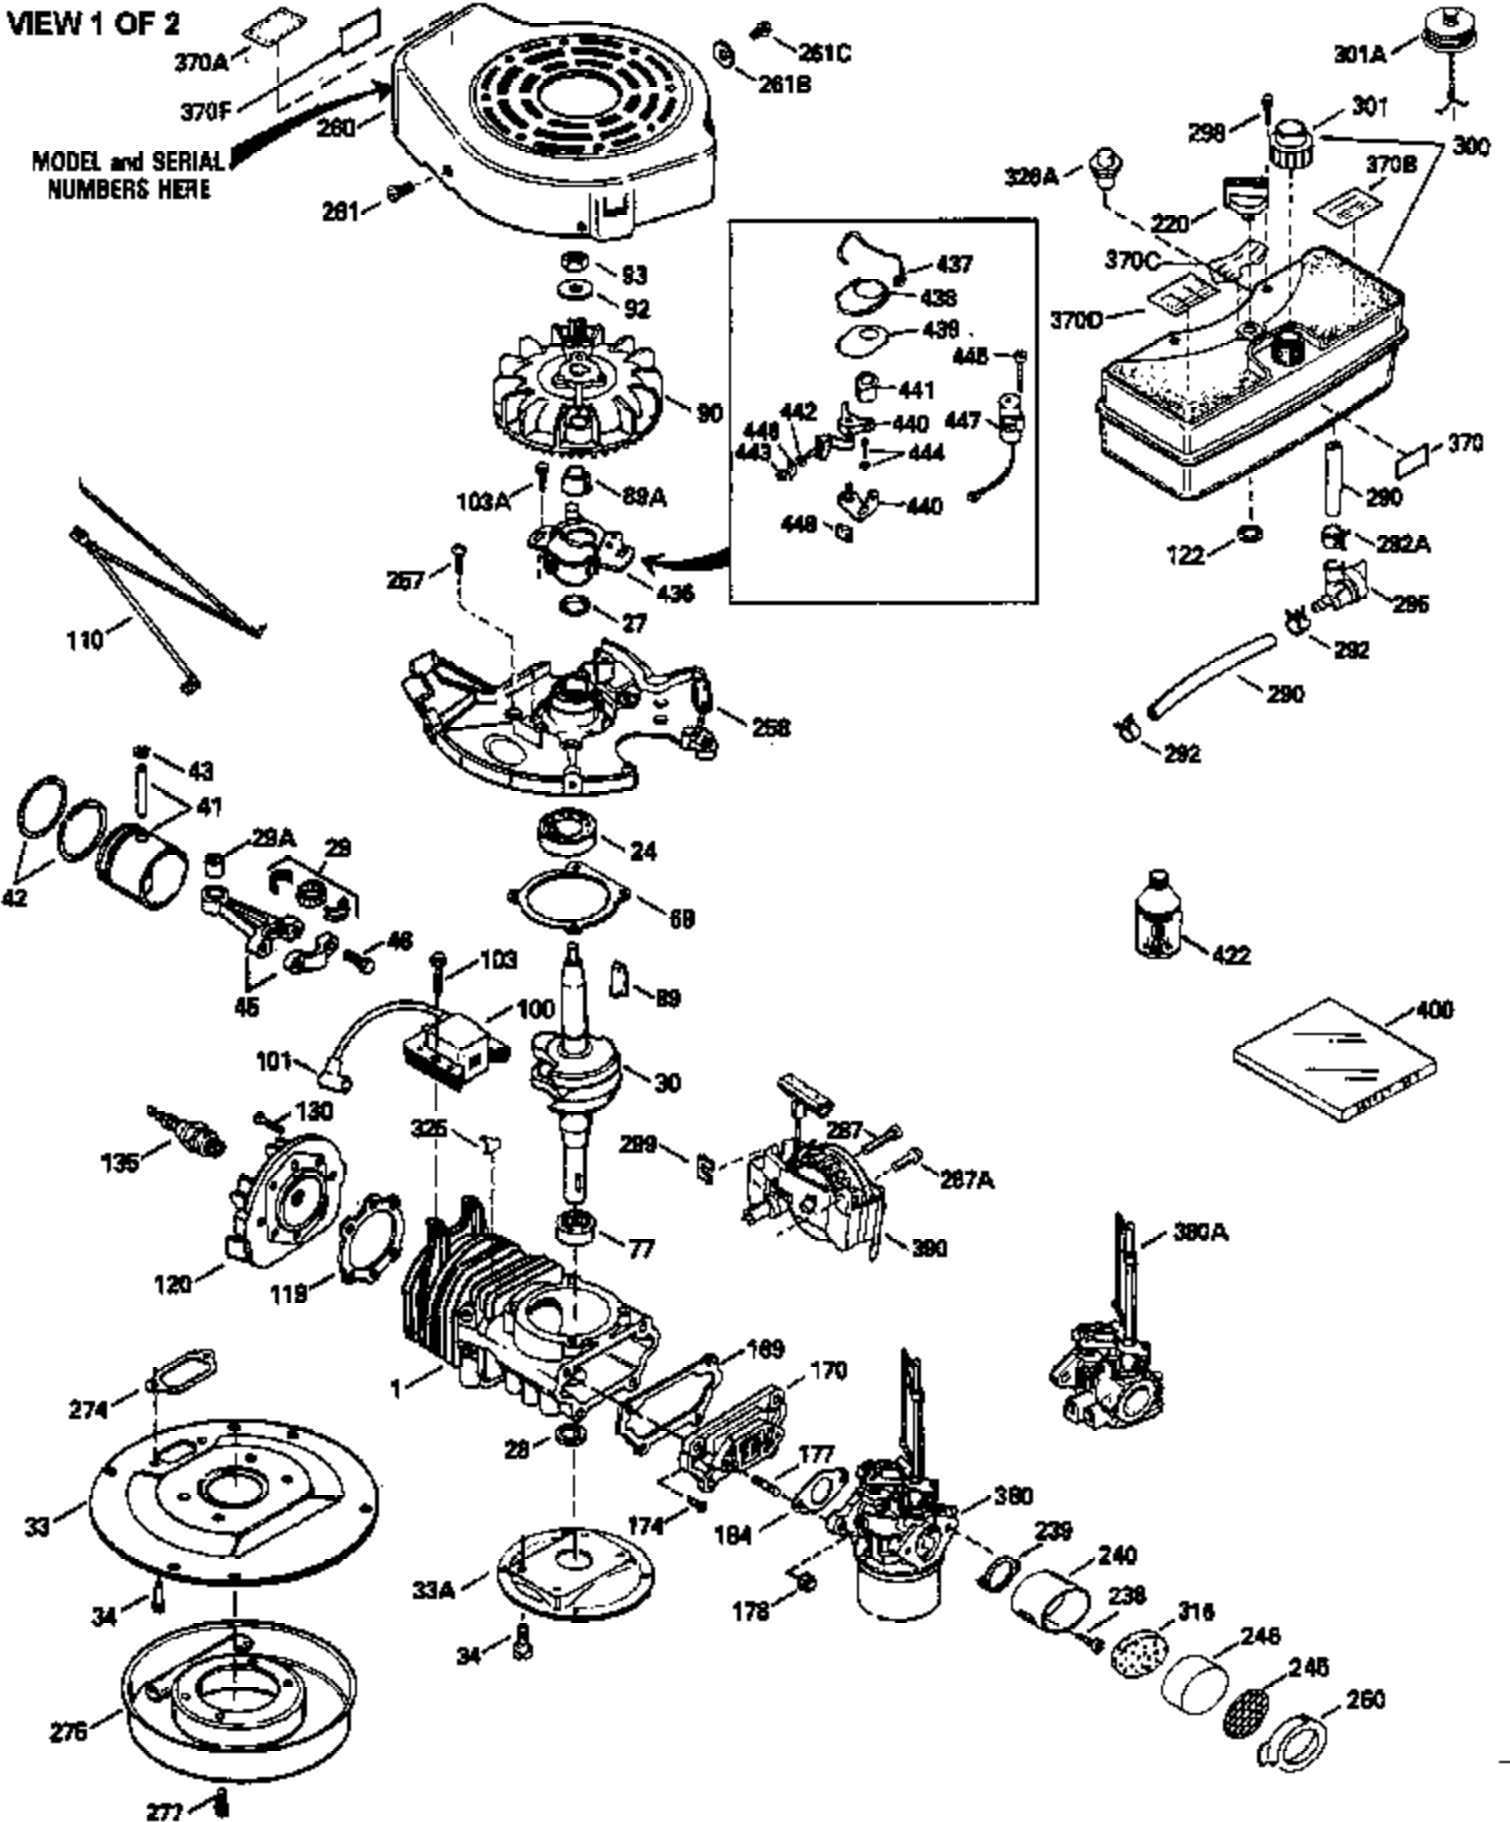

ILLUSTRATION SHOWS TYPICAL PARTS ONLY. ORDER BY PART NUMBER. PARTS NOT LISTED ARE SUPPLIED BY OEM.

VIEW 1 OF 2

MODEL and SERIAL
NUMBERS HERE

Ref #	Part Number	Qty	Description
	1		Cylinder (Order s/b if replacement is req.)
24	530110		Ball Bearing
27	510319		Oil Seal
28	28427		Oil Seal
29A	530104A		Cartridge Bearing
29	530150		Needle Bearing & Liner Set (37 Needle s)
30	290548		Crankshaft
34	650797		Screw, 5/16-18 x 1/2"
41	310283A		Piston & Pin Ass'y. (Std.)(Incl. 43)
41	310272A		Piston & Pin Ass'y. (.010" OS)
42	310190		Ring Set (Std.)
42	310273		Ring Set (.010" OS)
43	310167		Piston Pin Retaining Ring
45	310235B		Connecting Rod Ass'y. (Incl. 29, 29A & 46)
46	650633		Connecting Rod Bolt
69	510292A		* Cylinder Cover Gasket
77	780097		Cartridge Bearing
89A	611032		Adapter Sleeve
90	611112		Flywheel
92	650815		Belleville Washer
93	650390		Flywheel Nut
100	34443A		Solid State Ignition (Incl. 101)
100	730207		Magneto to Solid State Conversion Kit (Includes solid state module, solid state flywheel key, and instructions.)(Use as required on external ignition engines only.)
101	610118		Spark Plug Cover
103	650814		Screw, Torx T-15, 10-24 x 1"
110	611071		Ground Wire
119	510274A		* Cylinder Head Gasket
120	250240B		Cylinder Head
122	570641		Retaining Ring
130	650477		Screw, Torx T-30, 1/4-20 x 3/4"
135	33636		Resistor Spark Plug
169	510323A		* Cover Plate Gasket
170	470152A		Reed & Cover Plate (Incl. 178)
174	650579		Screw, Torx T-25, 10-24 x 1/2"
178	29752		Nut & Lock Washer, 1/4-28
184	510110A		* Carburetor Gasket
220	570640		Control Knob
239	35815		Air Cleaner Gasket
257	650911		Screw, Torx T-30, 1/4-20 x 5/8"
258	350409		Blower Housing Base (Incl. 27)
260	350410		Blower Housing
261	650958		Screw, 114-20 x 7/16"
261B	650854		Washer
261C	650773		Screw, 1/4-20 x 1/2"
290	29774		Fuel Line
292	26460		Fuel Line Clamp
295	35857		Fuel Shut-Off Valve
298	650803		Screw, 10-32 x 7/8"
300	410241		Fuel Tank (Incl. 301)
301A	410224		Fuel Cap
325	611034		Wire Clip
370A	550223		Name Decal
370F	35977		Caution Decal
370D	550212		Fuel Mix Decal
370C	550242		Choke-Run Decal