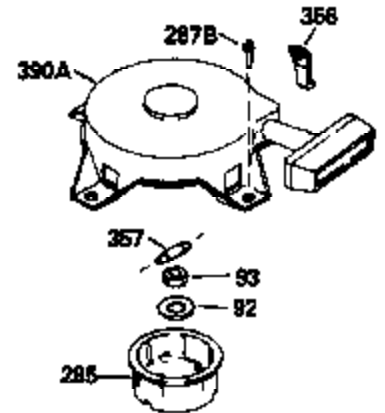

ILLUSTRATION SHOWS TYPICAL PARTS ONLY. ORDER BY PART NUMBER. PARTS NOT LISTED ARE SUPPLIED BY OEM.

VIEW 2 OF 2

Ref #	Part Number	Qty	Description
92	650815		Belleville Washer
93	650390		Flywheel Nut
189A	650911		Screw, Torx T-30, 1/4-20 x 5/8" (As r eq.)
261B	650854		Washer
274A	510257		Exhaust Gasket
275A	390310		Muffler
276	390311		Support Plate
276A	390312		Locking Plate
277A	650488		Screw, 1/4-20 x 1-1/4"
285	590551		Starter Cup
287B			Rivet (Can be purchased locally)
390A	590557		Rewind Starter (Refer to Division 5, Section C, page 25 or Fiche 23B, Grid G-11 for breakdown)