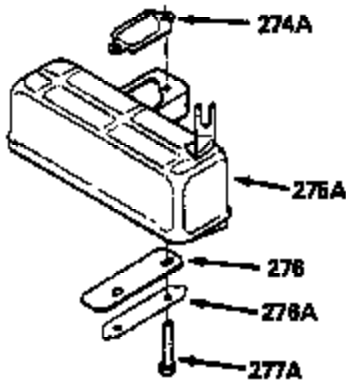

ILLUSTRATION SHOWS TYPICAL PARTS ONLY. ORDER BY PART NUMBER. PARTS NOT LISTED ARE SUPPLIED BY OEM.

VIEW 2 OF 2

Ref #	Part Number	Qty	Description
92	650815		Belleville Washer
93	650390		Flywheel Nut
189A	650911		Screw, Torx T-30, 1/4-20 x 5/8" (As r eq.)
261B	650854		Washer
274A	510257		Exhaust Gasket
275A	390310		Muffler
276	390311		Support Plate
276A	390312		Locking Plate
277A	650488		Screw, 1/4-20 x 1-1/4"
285	590551		Starter Cup
287B			Rivet (Can be purchased locally)
390A	590557		Rewind Starter (Refer to Division 5, Section C, page 25 or Fiche 23B, Grid G-11 for breakdown)