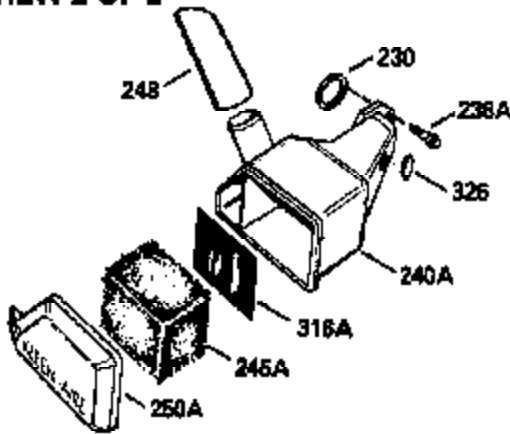

ILLUSTRATION SHOWS TYPICAL PARTS ONLY. ORDER BY PART NUMBER. PARTS NOT LISTED ARE SUPPLIED BY OEM.

VIEW 2 OF 2

Ref #	Part Number	Qty	Description
92	650815		Belleville Washer
93	650390		Flywheel Nut
189A	650911		Screw, Torx T-30, 1/4-20 x 5/8" (As r eq.)
261B	650854		Washer
274A	510257		Exhaust Gasket
275A	390310		Muffler
276	390311		Support Plate
276A	390312		Locking Plate
277A	650488		Screw, 1/4-20 x 1-1/4"
285	590551		Starter Cup
287B			Rivet (Can be purchased locally)
390A	590557		Rewind Starter (Refer to Division 5, Section C, page 25 or Fiche 23B, Grid G-11 for breakdown)