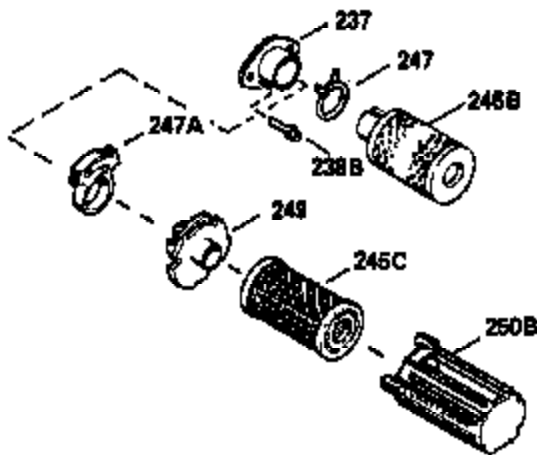

ILLUSTRATION SHOWS TYPICAL PARTS ONLY. ORDER BY PART NUMBER. PARTS NOT LISTED ARE SUPPLIED BY OEM.

VIEW 2 OF 2

Ref #	Part Number	Qty	Description
92	650815		Belleville Washer
93	650390		Flywheel Nut
189A	650911		Screw, Torx T-30, 1/4-20 x 5/8" (As r eq.)
261B	650854		Washer
274A	510257		Exhaust Gasket
275A	390310		Muffler
276	390311		Support Plate
276A	390312		Locking Plate
277A	650488		Screw, 1/4-20 x 1-1/4"
285	590551		Starter Cup
287B			Rivet (Can be purchased locally)
390A	590557		Rewind Starter (Refer to Division 5, Section C, page 25 or Fiche 23B, Grid G-11 for breakdown)