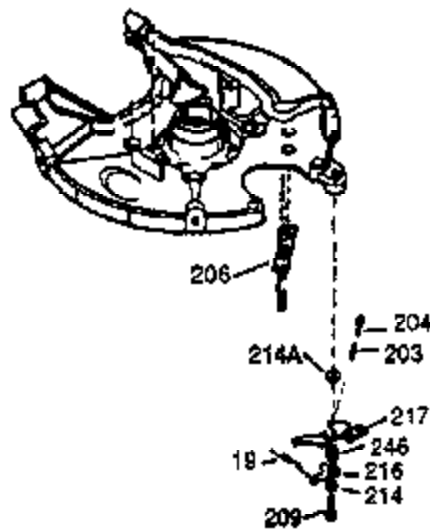

ILLUSTRATION SHOWS TYPICAL PARTS ONLY. ORDER BY PART NUMBER. PARTS NOT LISTED ARE SUPPLIED BY OEM.

VIEW 2 OF 2

Ref #	Part Number	Qty	Description
92	650815	1	Belleville Washer
93	650390	1	Flywheel Nut
189	650773	1	Screw, 1/4-20 x 1/2"
190	35831	1	Brake Lever
191	570671	1	S.E. Brake Bracket (Incl. 195)
192	34966	1	Brake Control Link
193	34965	1	Brake Spring
194	32309	1	Retaining Ring
195	610973	1	Terminal
230	34338	1	Air Cleaner Gasket
238	650806	2	Screw, 10-32 x 5/8"
240	450234	1	Air Cleaner Body
245	450236	1	Air Cleaner Filter
245B	450235	1	Air Cleaner Filter
248	33008	1	Air Cleaner Tube
250	33007	1	Air Cleaner Cover
261A	650853	1	Screw, 1/4-20 x 1/2"
261B	650854	1	Washer
285	590551	1	Starter Cup
286A	36403	1	Starter Air Cleaner
326	450237	1	Plug
350	570682	1	Primer Ass'y.
351	570656	1	Primer Line
370C	35977	1	Instruction Decal
412B	36404	1	Starter Air Cleaner Mounting Ring
412A	36405	1	Starter Air Cleaner Mounting Bracket