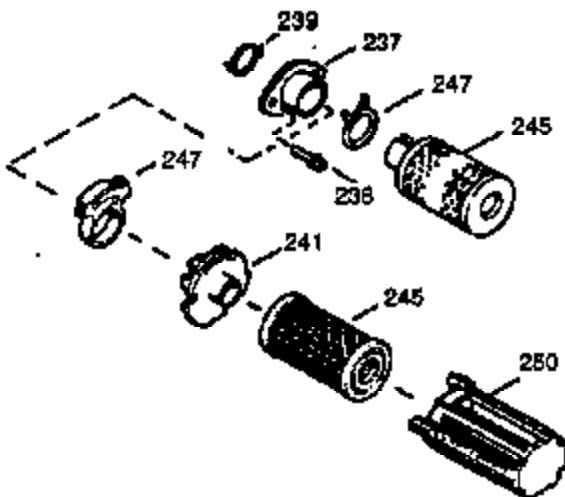

ILLUSTRATION SHOWS TYPICAL PARTS ONLY. ORDER BY PART NUMBER. PARTS NOT LISTED ARE SUPPLIED BY OEM.

VIEW 2 OF 2

Ref #	Part Number	Qty	Description
92	650815	1	Belleville Washer
93	650390	1	Flywheel Nut
189	650773	1	Screw, 1/4-20 x 1/2"
190	35831	1	Brake Lever
191	570671	1	S.E. Brake Bracket (Incl. 195)
192	34966	1	Brake Control Link
193	34965	1	Brake Spring
194	32309	1	Retaining Ring
195	610973	1	Terminal
230	34338	1	Air Cleaner Gasket
238	650806	2	Screw, 10-32 x 5/8"
240	450234	1	Air Cleaner Body
245	450236	1	Air Cleaner Filter
245B	450235	1	Air Cleaner Filter
248	33008	1	Air Cleaner Tube
250	33007	1	Air Cleaner Cover
261A	650853	1	Screw, 1/4-20 x 1/2"
261B	650854	1	Washer
285	590551	1	Starter Cup
286A	36403	1	Starter Air Cleaner
326	450237	1	Plug
350	570682	1	Primer Ass'y.
351	570656	1	Primer Line
370C	35977	1	Instruction Decal
412B	36404	1	Starter Air Cleaner Mounting Ring
412A	36405	1	Starter Air Cleaner Mounting Bracket