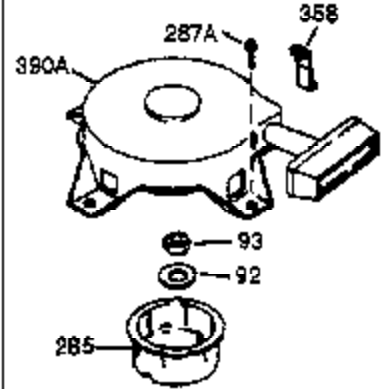

ILLUSTRATION SHOWS TYPICAL PARTS ONLY. ORDER BY PART NUMBER. PARTS NOT LISTED ARE SUPPLIED BY OEM.

VIEW 2 OF 2

Ref #	Part Number	Qty	Description
92	650815	1	Belleville Washer
93	650390	1	Flywheel Nut
189	650773	1	Screw, 1/4-20 x 1/2"
190	35831	1	Brake Lever
191	570671	1	S.E. Brake Bracket (Incl. 195)
192	34966	1	Brake Control Link
193	34965	1	Brake Spring
194	32309	1	Retaining Ring
195	610973	1	Terminal
230	34338	1	Air Cleaner Gasket
238	650806	2	Screw, 10-32 x 5/8"
240	450234	1	Air Cleaner Body
245	450236	1	Air Cleaner Filter
245B	450235	1	Air Cleaner Filter
248	33008	1	Air Cleaner Tube
250	33007	1	Air Cleaner Cover
261A	650853	1	Screw, 1/4-20 x 1/2"
261B	650854	1	Washer
285	590551	1	Starter Cup
286A	36403	1	Starter Air Cleaner
326	450237	1	Plug
350	570682	1	Primer Ass'y.
351	570656	1	Primer Line
370C	35977	1	Instruction Decal
412B	36404	1	Starter Air Cleaner Mounting Ring
412A	36405	1	Starter Air Cleaner Mounting Bracket