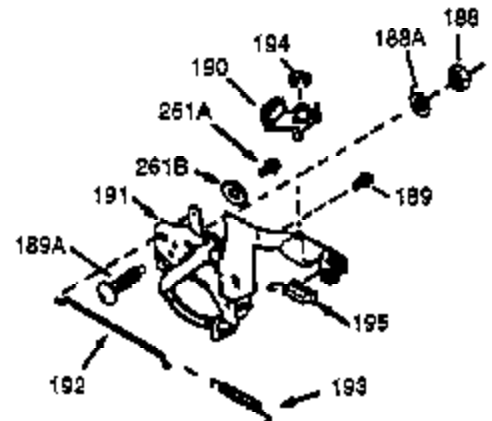

ILLUSTRATION SHOWS TYPICAL PARTS ONLY. ORDER BY PART NUMBER. PARTS NOT LISTED ARE SUPPLIED BY OEM.

VIEW 2 OF 2

Ref #	Part Number	Qty	Description
92	650815	1	Belleville Washer
93	650390	1	Flywheel Nut
189	650773	1	Screw, 1/4-20 x 1/2"
190	35831	1	Brake Lever
191	570671	1	S.E. Brake Bracket (Incl. 195)
192	34966	1	Brake Control Link
193	34965	1	Brake Spring
194	32309	1	Retaining Ring
195	610973	1	Terminal
230	34338	1	Air Cleaner Gasket
238	650806	2	Screw, 10-32 x 5/8"
240	450234	1	Air Cleaner Body
245	450236	1	Air Cleaner Filter
245B	450235	1	Air Cleaner Filter
248	33008	1	Air Cleaner Tube
250	33007	1	Air Cleaner Cover
261A	650853	1	Screw, 1/4-20 x 1/2"
261B	650854	1	Washer
285	590551	1	Starter Cup
286A	36403	1	Starter Air Cleaner
326	450237	1	Plug
350	570682	1	Primer Ass'y.
351	570656	1	Primer Line
370C	35977	1	Instruction Decal
412B	36404	1	Starter Air Cleaner Mounting Ring
412A	36405	1	Starter Air Cleaner Mounting Bracket