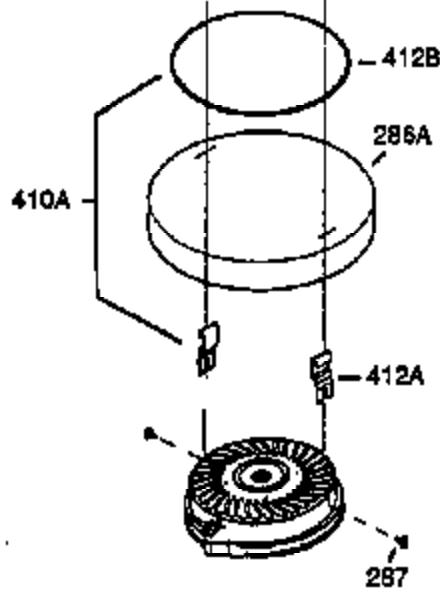

ILLUSTRATION SHOWS TYPICAL PARTS ONLY. ORDER BY PART NUMBER. PARTS NOT LISTED ARE SUPPLIED BY OEM.

VIEW 2 OF 2

Ref #	Part Number	Qty	Description
92	650815	1	Belleville Washer
93	650390	1	Flywheel Nut
189	650773	1	Screw, 1/4-20 x 1/2"
190	35831	1	Brake Lever
191	570671	1	S.E. Brake Bracket (Incl. 195)
192	34966	1	Brake Control Link
193	34965	1	Brake Spring
194	32309	1	Retaining Ring
195	610973	1	Terminal
230	34338	1	Air Cleaner Gasket
238	650806	2	Screw, 10-32 x 5/8"
240	450234	1	Air Cleaner Body
245	450236	1	Air Cleaner Filter
245B	450235	1	Air Cleaner Filter
248	33008	1	Air Cleaner Tube
250	33007	1	Air Cleaner Cover
261A	650853	1	Screw, 1/4-20 x 1/2"
261B	650854	1	Washer
285	590551	1	Starter Cup
286A	36403	1	Starter Air Cleaner
326	450237	1	Plug
350	570682	1	Primer Ass'y.
351	570656	1	Primer Line
370C	35977	1	Instruction Decal
412B	36404	1	Starter Air Cleaner Mounting Ring
412A	36405	1	Starter Air Cleaner Mounting Bracket