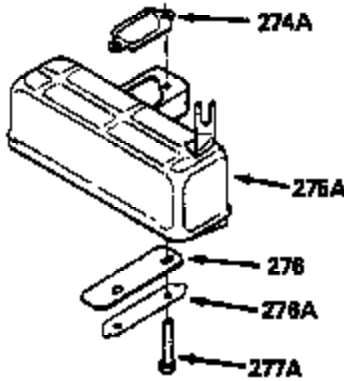

Ref #	Part Number	Qty	Description
370D	550212		Fuel Mix Decal
370B	550213		Warning Decal
380	632342		Carburetor (Incl. 184) (Refer to Division 5, Section A, page A1-42 or Fiche 23B, Grid F-13 for breakdown)
400	510295A		* Gasket Set (Incl. items marked *)
422	730227A		2-Cycle Oil (8 oz.)

ILLUSTRATION SHOWS TYPICAL PARTS ONLY. ORDER BY PART NUMBER. PARTS NOT LISTED ARE SUPPLIED BY OEM.

VIEW 2 OF 2