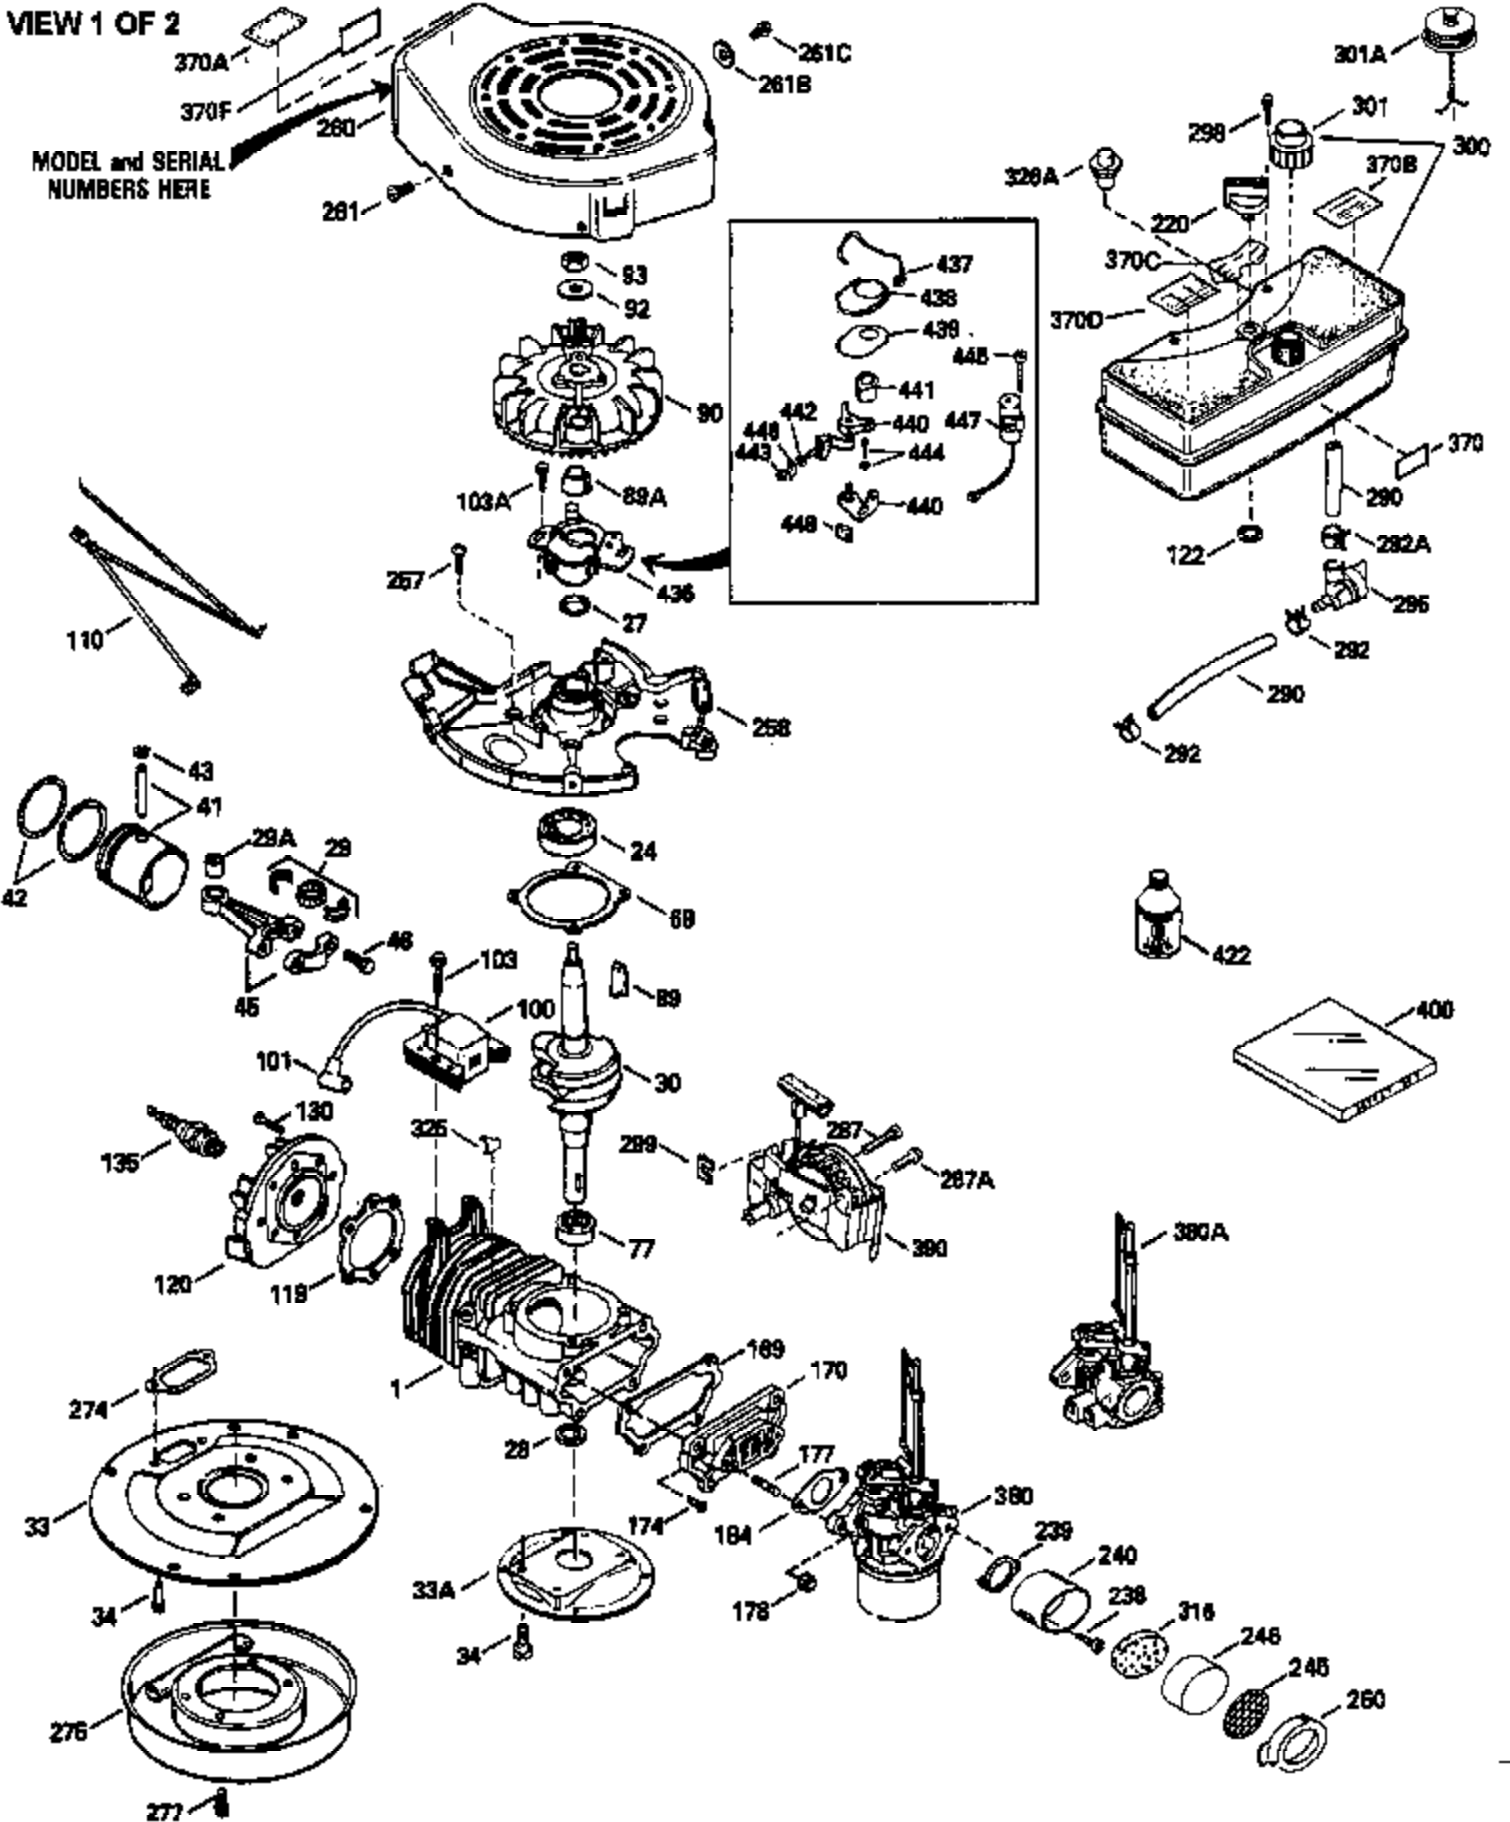

ILLUSTRATION SHOWS TYPICAL PARTS ONLY. ORDER BY PART NUMBER. PARTS NOT LISTED ARE SUPPLIED BY OEM.

VIEW 1 OF 2

MODEL and SERIAL
NUMBERS HERE

Ref #	Part Number	Qty	Description
	1		Cylinder (Order s/b if replacement is req.)
24	530110		Ball Bearing
27	510319		Oil Seal
28	28427		Oil Seal
29	530150		Needle Bearing & Liner Set (37 Needle s)
29A	530104A		Cartridge Bearing
30	290555		Crankshaft
30	330177		Adapter Plate (8" B.C.)
34	650797		Screw, 5/16-18 x 1/2"
41	310272A		Piston & Pin Ass'y. (.010" OS)
41	310283A		Piston & Pin Ass'y. (Std.)(Incl. 43)
42	310190		Ring Set (Std.)
42	310273		Ring Set (.010" OS)
43	310167		Piston Pin Retaining Ring
45	310235B		Connecting Rod Ass'y. (Incl. 29, 29A & 46)
46	650633		Connecting Rod Bolt
69	510292A		* Cylinder Cover Gasket
77	780097		Cartridge Bearing
89A	611032		Adapter Sleeve
90	611112		Flywheel
92	650815		Belleville Washer
93	650390		Flywheel Nut
100	34443A		Solid State Ignition (Incl. 101)
100	730207		Magneto to Solid State Conversion Kit (Includes solid state module, solid state flywheel key, and instructions.)(Use as required on external ignition engines only.)
101	610118		Spark Plug Cover
103	650814		Screw, Torx T-15, 10-24 x 1"
110	611061		Ground Wire
119	510274A		* Cylinder Head Gasket
120	250240B		Cylinder Head
130	650477		Screw, Torx T-30, 1/4-20 x 3/4"
135	33636		Resistor Spark Plug
169	510323A		* Cover Plate Gasket
170	470152A		Reed & Cover Plate (Incl. 178)
174	650579		Screw, Torx T-25, 10-24 x 1/2"
178	29752		Nut & Lock Washer, 1/4-28
184	510110A		* Carburetor Gasket
192	34966		Brake Control Link
257	650911		Screw, Torx T-30, 1/4-20 x 5/8"
258	350427		Blower Housing Base (Incl. 27)
260	350418		Blower Housing
261	650958		Screw, 114-20 x 7/16"
261B	650854		Washer
261C	650773		Screw, 1/4-20 x 1/2"
274	510314		Exhaust Gasket
275	390300		Muffler
277	650911		Screw, Torx T-30, 1/4-20 x 5/8"
290	29774		Fuel Line
292	26460		Fuel Line Clamp
295	35857		Fuel Shut-Off Valve
298	650803		Screw, 10-32 x 7/8"
300	410241		Fuel Tank (Incl. 301)
301A	410224		Fuel Cap
326A	570663		Fuel Tank Plug
370A	550223		Name Decal
370F	35977		Caution Decal