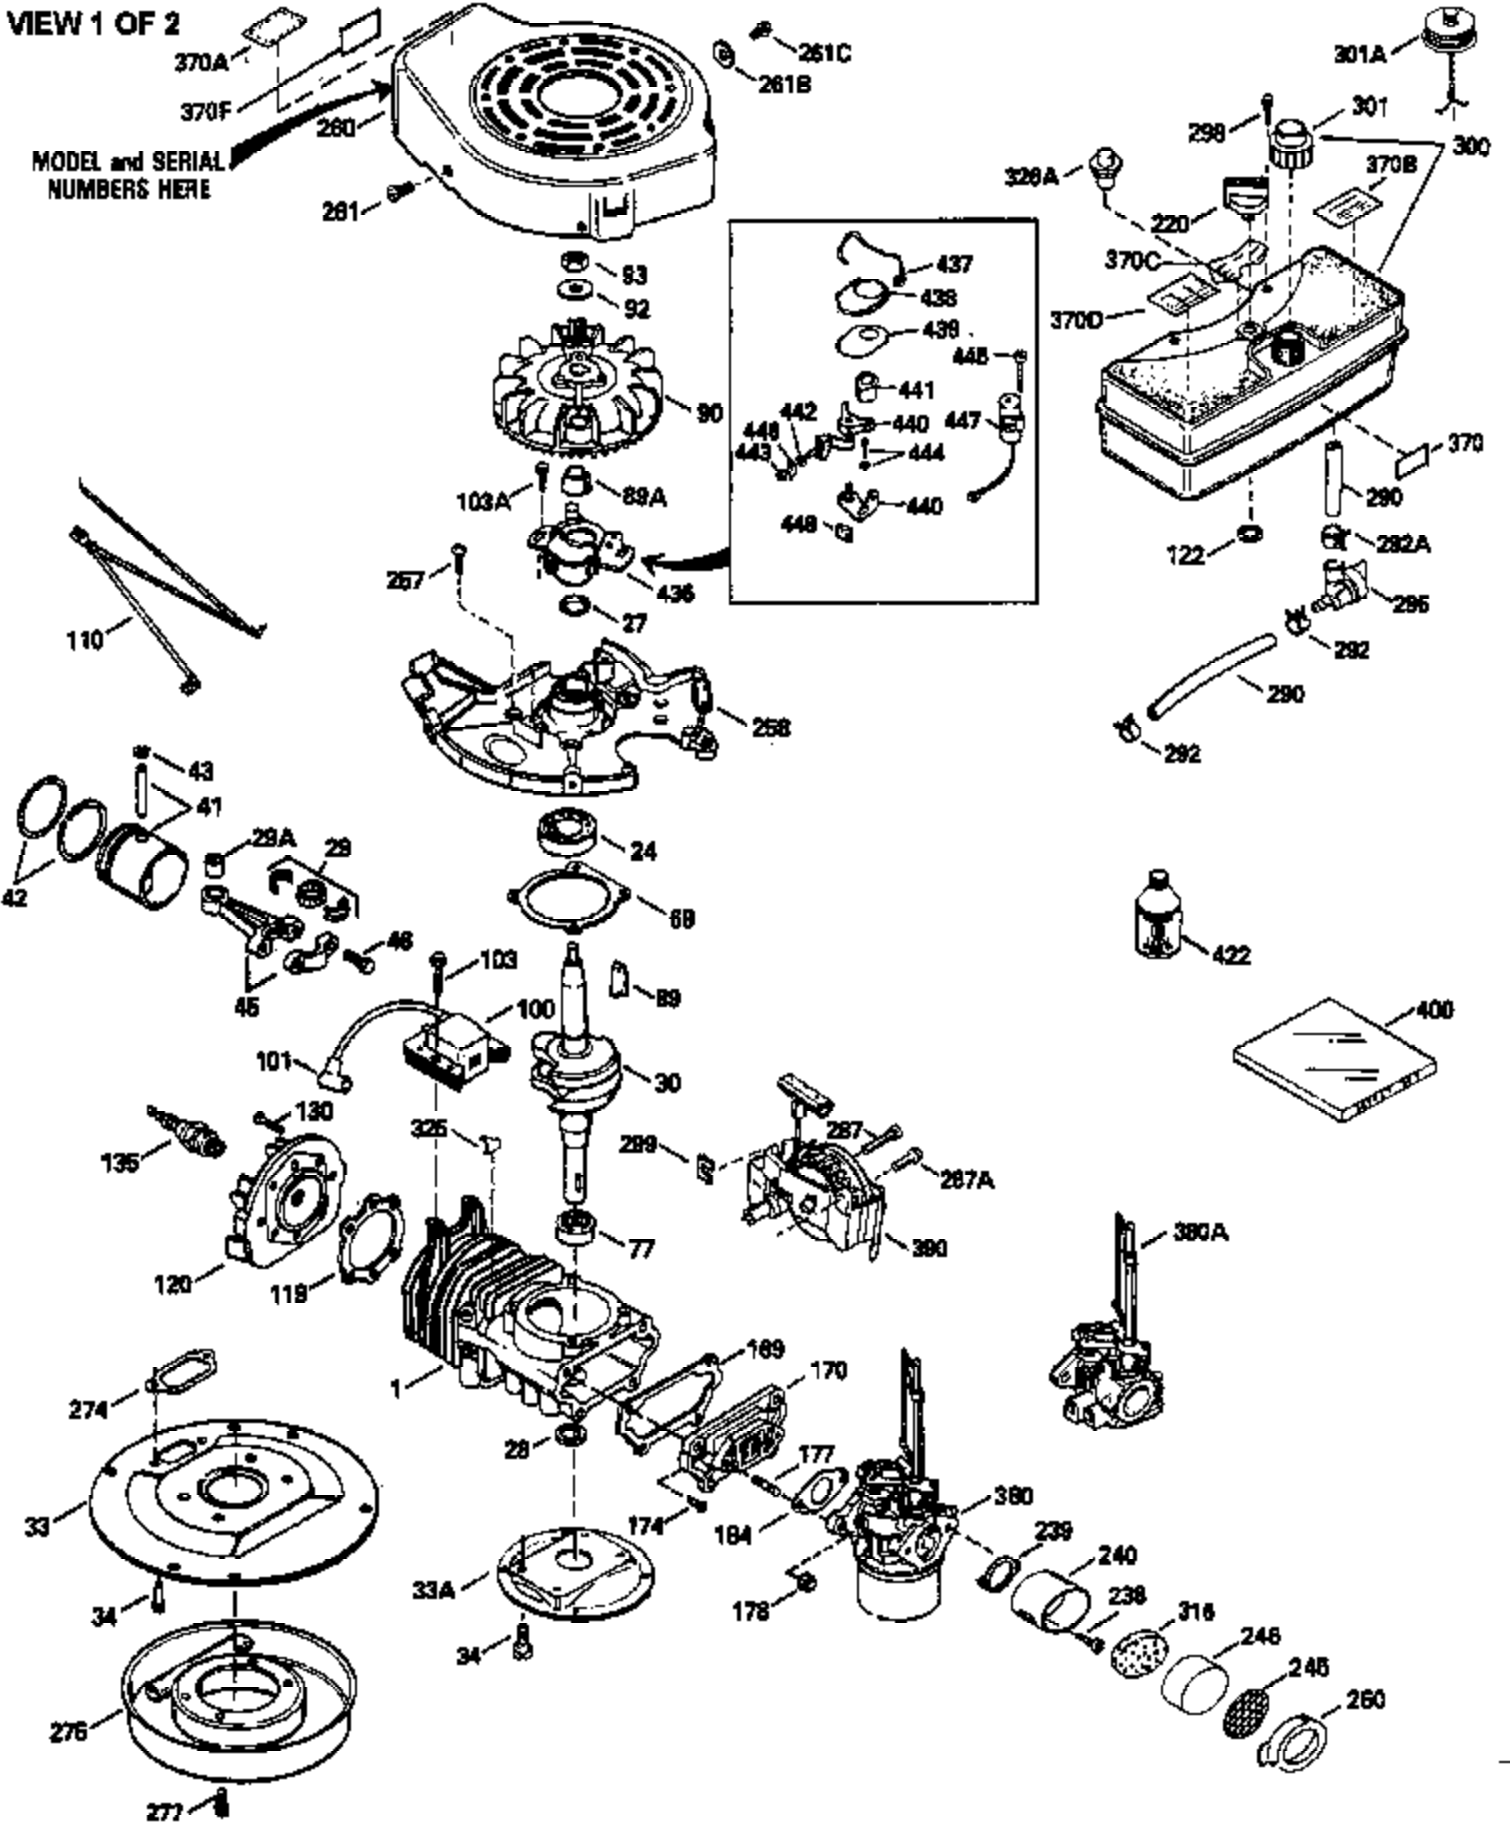

ILLUSTRATION SHOWS TYPICAL PARTS ONLY. ORDER BY PART NUMBER. PARTS NOT LISTED ARE SUPPLIED BY OEM.

VIEW 1 OF 2

MODEL and SERIAL
NUMBERS HERE

Ref #	Part Number	Qty	Description
	1		Cylinder (Order s/b if replacement is req.)
24	530110		Ball Bearing
27	510319		Oil Seal
28	28427		Oil Seal
29	530150		Needle Bearing & Liner Set (37 Needle s)
29A	530104A		Cartridge Bearing
30	290555		Crankshaft
30	330177		Adapter Plate (8" B.C.)
34	650797		Screw, 5/16-18 x 1/2"
41	310272A		Piston & Pin Ass'y. (.010" OS)
41	310283A		Piston & Pin Ass'y. (Std.)(Incl. 43)
42	310190		Ring Set (Std.)
42	310273		Ring Set (.010" OS)
43	310167		Piston Pin Retaining Ring
45	310235B		Connecting Rod Ass'y. (Incl. 29, 29A & 46)
46	650633		Connecting Rod Bolt
69	510292A		* Cylinder Cover Gasket
77	780097		Cartridge Bearing
89A	611032		Adapter Sleeve
90	611046A		Flywheel
92	650815		Belleville Washer
93	650390		Flywheel Nut
100	34443A		Solid State Ignition (Incl. 101)
100	730207		Magneto to Solid State Conversion Kit (Includes solid state module, solid state flywheel key, and instructions.)(Use as required on external ignition engines only.)
101	610118		Spark Plug Cover
103	650814		Screw, Torx T-15, 10-24 x 1"
110	611031		Ground Wire
119	510274A		* Cylinder Head Gasket
120	250240B		Cylinder Head
122	570641		Retaining Ring
130	650477		Screw, Torx T-30, 1/4-20 x 3/4"
135	33636		Resistor Spark Plug
169	510323A		* Cover Plate Gasket
170	470152A		Reed & Cover Plate (Incl. 178)
174	650579		Screw, Torx T-25, 10-24 x 1/2"
178	29752		Nut & Lock Washer, 1/4-28
184	510110A		* Carburetor Gasket
220	570640		Control Knob
257	650911		Screw, Torx T-30, 1/4-20 x 5/8"
258	350408		Blower Housing Base (Incl. 27)
260	350403		Blower Housing
261B	650854		Washer
261C	650773		Screw, 1/4-20 x 1/2"
261	650958		Screw, 114-20 x 7/16"
274	510314		Exhaust Gasket
275	390300		Muffler
277	650911		Screw, Torx T-30, 1/4-20 x 5/8"
287	30646		Screw, 1/4-20 x 1-3/8"
287A	650911		Screw, Torx T-30, 1/4-20 x 5/8"
290	34357		Fuel Line
292	26460		Fuel Line Clamp
298	650803		Screw, 10-32 x 7/8"
300	410241		Fuel Tank (Incl. 301)
301	410238		Fuel Cap
370B	550213		Warning Decal