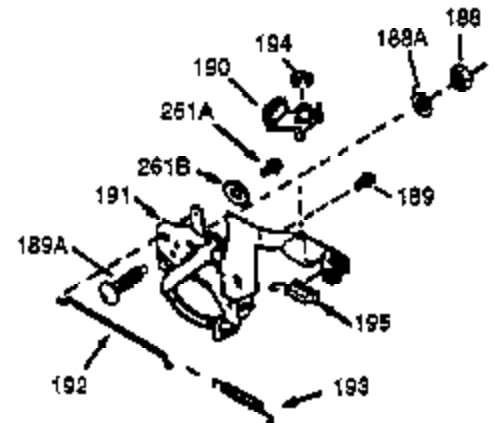

ILLUSTRATION SHOWS TYPICAL PARTS ONLY. ORDER BY PART NUMBER. PARTS NOT LISTED ARE SUPPLIED BY OEM.

VIEW 2 OF 2

Ref #	Part Number	Qty	Description
92	650815	1	Belleville Washer
93	650390	1	Flywheel Nut
230	34338	1	Air Cleaner Gasket
238	650806	2	Screw, 10-32 x 5/8"
240	450234	1	Air Cleaner Body
245B	450235	1	Air Cleaner Filter
245	450236	1	Air Cleaner Filter
248	33008	1	Air Cleaner Tube
250	33007	1	Air Cleaner Cover
261B	650854	1	Washer
285	590551	1	Starter Cup
326	450237	1	Plug
370K	36695	1	Starter Decal