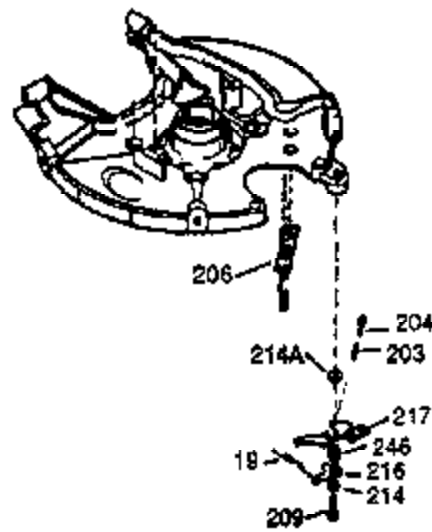

ILLUSTRATION SHOWS TYPICAL PARTS ONLY. ORDER BY PART NUMBER. PARTS NOT LISTED ARE SUPPLIED BY OEM.

VIEW 2 OF 2

Ref #	Part Number	Qty	Description
92	650815	1	Belleville Washer
93	650390	1	Flywheel Nut
230	34338	1	Air Cleaner Gasket
238	650806	2	Screw, 10-32 x 5/8"
240	450234	1	Air Cleaner Body
245B	450235	1	Air Cleaner Filter
245	450236	1	Air Cleaner Filter
248	33008	1	Air Cleaner Tube
250	33007	1	Air Cleaner Cover
261B	650854	1	Washer
285	590551	1	Starter Cup
326	450237	1	Plug
370K	36695	1	Starter Decal