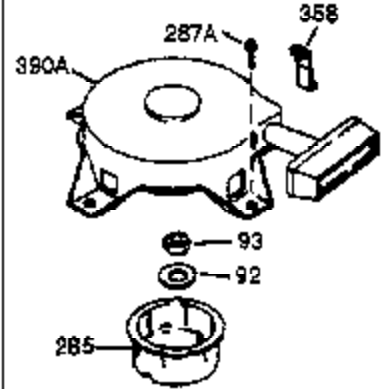

ILLUSTRATION SHOWS TYPICAL PARTS ONLY. ORDER BY PART NUMBER. PARTS NOT LISTED ARE SUPPLIED BY OEM.

VIEW 2 OF 2

Ref #	Part Number	Qty	Description
92	650815	1	Belleville Washer
93	650390	1	Flywheel Nut
230	34338	1	Air Cleaner Gasket
238	650806	2	Screw, 10-32 x 5/8"
240	450234	1	Air Cleaner Body
245B	450235	1	Air Cleaner Filter
245	450236	1	Air Cleaner Filter
248	33008	1	Air Cleaner Tube
250	33007	1	Air Cleaner Cover
261B	650854	1	Washer
285	590551	1	Starter Cup
326	450237	1	Plug
370K	36695	1	Starter Decal