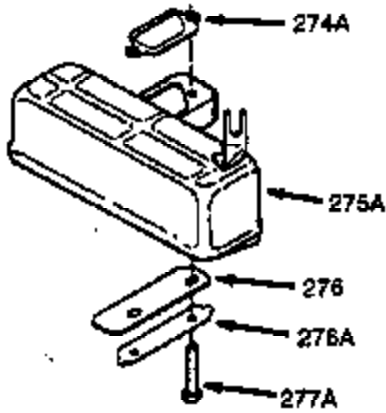

ILLUSTRATION SHOWS TYPICAL PARTS ONLY. ORDER BY PART NUMBER. PARTS NOT LISTED ARE SUPPLIED BY OEM.

VIEW 2 OF 2

Ref #	Part Number	Qty	Description
92	650815	1	Belleville Washer
93	650390	1	Flywheel Nut
230	34338	1	Air Cleaner Gasket
238	650806	2	Screw, 10-32 x 5/8"
240	450234	1	Air Cleaner Body
245B	450235	1	Air Cleaner Filter
245	450236	1	Air Cleaner Filter
248	33008	1	Air Cleaner Tube
250	33007	1	Air Cleaner Cover
261B	650854	1	Washer
285	590551	1	Starter Cup
326	450237	1	Plug
370K	36695	1	Starter Decal