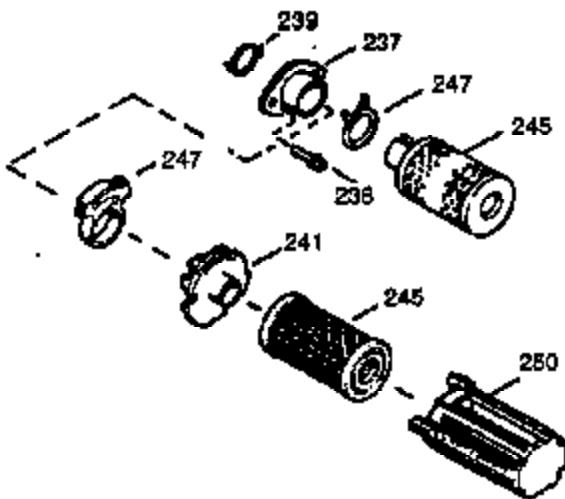

ILLUSTRATION SHOWS TYPICAL PARTS ONLY. ORDER BY PART NUMBER. PARTS NOT LISTED ARE SUPPLIED BY OEM.

VIEW 2 OF 2

Ref #	Part Number	Qty	Description
92	650815	1	Belleville Washer
93	650390	1	Flywheel Nut
230	34338	1	Air Cleaner Gasket
238	650806	2	Screw, 10-32 x 5/8"
240	450234	1	Air Cleaner Body
245B	450235	1	Air Cleaner Filter
245	450236	1	Air Cleaner Filter
248	33008	1	Air Cleaner Tube
250	33007	1	Air Cleaner Cover
261B	650854	1	Washer
285	590551	1	Starter Cup
326	450237	1	Plug
370K	36695	1	Starter Decal