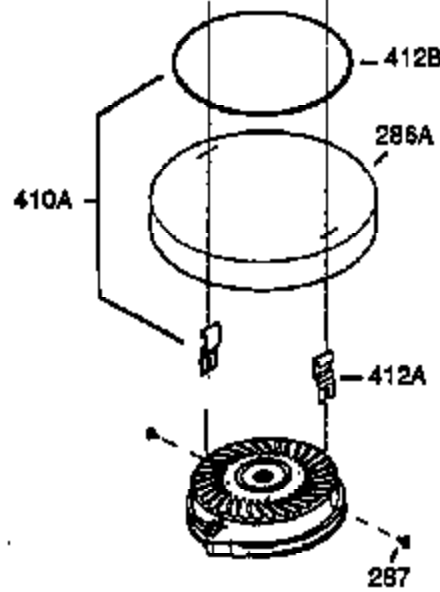

ILLUSTRATION SHOWS TYPICAL PARTS ONLY. ORDER BY PART NUMBER. PARTS NOT LISTED ARE SUPPLIED BY OEM.

VIEW 2 OF 2

Ref #	Part Number	Qty	Description
92	650815	1	Belleville Washer
93	650390	1	Flywheel Nut
230	34338	1	Air Cleaner Gasket
238	650806	2	Screw, 10-32 x 5/8"
240	450234	1	Air Cleaner Body
245B	450235	1	Air Cleaner Filter
245	450236	1	Air Cleaner Filter
248	33008	1	Air Cleaner Tube
250	33007	1	Air Cleaner Cover
261B	650854	1	Washer
285	590551	1	Starter Cup
326	450237	1	Plug
370K	36695	1	Starter Decal