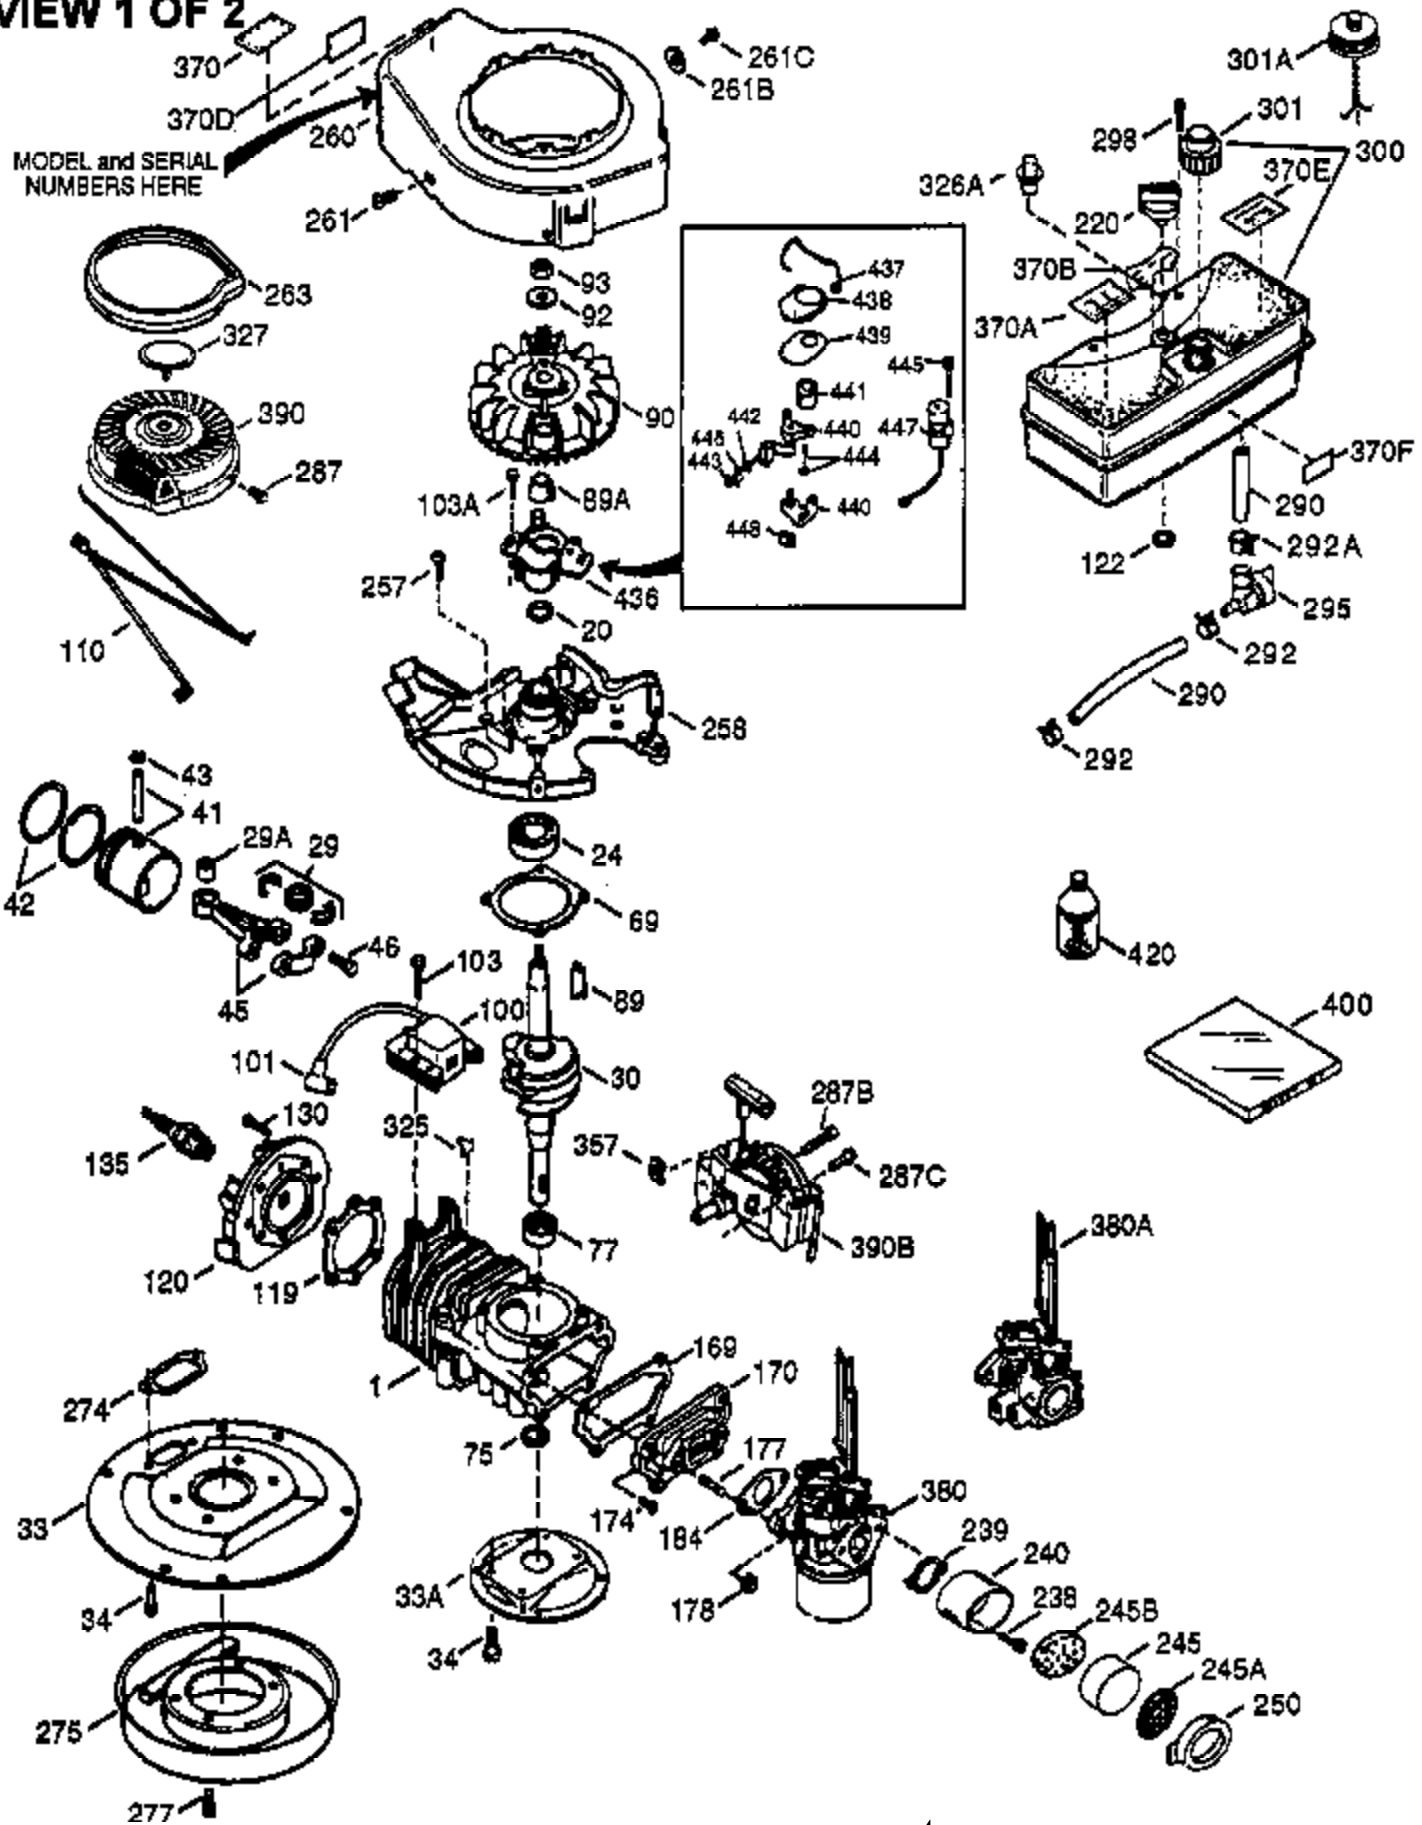

ILLUSTRATION SHOWS TYPICAL PARTS ONLY. ORDER BY PART NUMBER. PARTS NOT LISTED ARE SUPPLIED BY OEM.

VIEW 1 OF 2