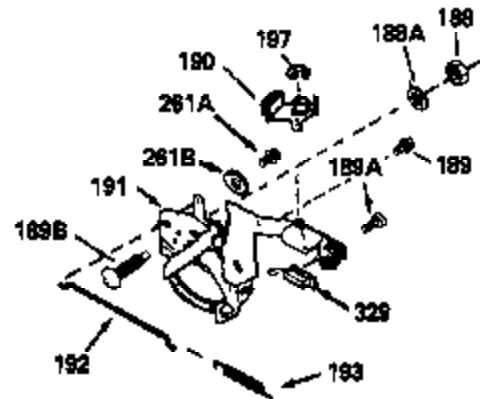

ILLUSTRATION SHOWS TYPICAL PARTS ONLY. ORDER BY PART NUMBER. PARTS NOT LISTED ARE SUPPLIED BY OEM.

VIEW 2 OF 2

Ref #	Part Number	Qty	Description
	92 650815		Belleville Washer
	93 650390		Flywheel Nut
189A	650911		Screw, Torx T-30, 1/4-20 x 5/8" (As r eq.)
189	650773		Screw, 1/4-20 x 1/2"
190	35831		Brake Lever
191	570658A		S.E. Brake Bracket
192	34966		Brake Control Link
193	34965		Brake Spring
197	32309		Retaining Ring
230	34338		Air Cleaner Gasket
238A	650806		Screw, 10-32 x 5/8"
240A	450234		Air Cleaner Body
245A	450236		Air Cleaner Element
248	33008		Air Cleaner Tube
250A	33007		Air Cleaner Cover
261A	650853		Screw, Torx T-30, 1/4-20 x 1/2"
261B	650854		Washer
285	590551		Starter Cup
287B			Rivet (Can be purchased locally)
316A	450235		Mesh Screen
326	450237		Button Plug
329	610973		Terminal
350	570682		Primer Bulb
351	570656		Primer Line
370E	36260		Primer Decal
390A	590557		Rewind Starter (Refer to Division 5, Section C, page 25 or Fiche 23B, Grid G-11 for breakdown)