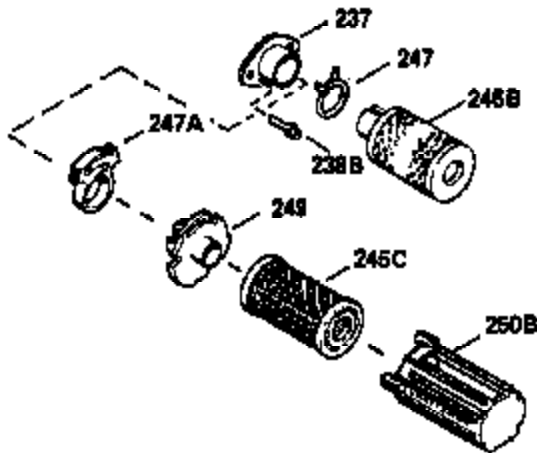

ILLUSTRATION SHOWS TYPICAL PARTS ONLY. ORDER BY PART NUMBER. PARTS NOT LISTED ARE SUPPLIED BY OEM.

VIEW 2 OF 2

Ref #	Part Number	Qty	Description
	92 650815		Belleville Washer
	93 650390		Flywheel Nut
189A	650911		Screw, Torx T-30, 1/4-20 x 5/8" (As r eq.)
189	650773		Screw, 1/4-20 x 1/2"
190	35831		Brake Lever
191	570658A		S.E. Brake Bracket
192	34966		Brake Control Link
193	34965		Brake Spring
197	32309		Retaining Ring
230	34338		Air Cleaner Gasket
238A	650806		Screw, 10-32 x 5/8"
240A	450234		Air Cleaner Body
245A	450236		Air Cleaner Element
248	33008		Air Cleaner Tube
250A	33007		Air Cleaner Cover
261A	650853		Screw, Torx T-30, 1/4-20 x 1/2"
261B	650854		Washer
285	590551		Starter Cup
287B			Rivet (Can be purchased locally)
316A	450235		Mesh Screen
326	450237		Button Plug
329	610973		Terminal
350	570682		Primer Bulb
351	570656		Primer Line
370E	36260		Primer Decal
390A	590557		Rewind Starter (Refer to Division 5, Section C, page 25 or Fiche 23B, Grid G-11 for breakdown)