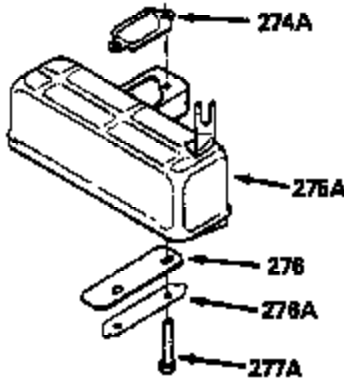

ILLUSTRATION SHOWS TYPICAL PARTS ONLY. ORDER BY PART NUMBER. PARTS NOT LISTED ARE SUPPLIED BY OEM.

VIEW 2 OF 2

Ref #	Part Number	Qty	Description
	92 650815		Belleville Washer
	93 650390		Flywheel Nut
189A	650911		Screw, Torx T-30, 1/4-20 x 5/8" (As r eq.)
189	650773		Screw, 1/4-20 x 1/2"
190	35831		Brake Lever
191	570658A		S.E. Brake Bracket
192	34966		Brake Control Link
193	34965		Brake Spring
197	32309		Retaining Ring
230	34338		Air Cleaner Gasket
238A	650806		Screw, 10-32 x 5/8"
240A	450234		Air Cleaner Body
245A	450236		Air Cleaner Element
248	33008		Air Cleaner Tube
250A	33007		Air Cleaner Cover
261A	650853		Screw, Torx T-30, 1/4-20 x 1/2"
261B	650854		Washer
285	590551		Starter Cup
287B			Rivet (Can be purchased locally)
316A	450235		Mesh Screen
326	450237		Button Plug
329	610973		Terminal
350	570682		Primer Bulb
351	570656		Primer Line
370E	36260		Primer Decal
390A	590557		Rewind Starter (Refer to Division 5, Section C, page 25 or Fiche 23B, Grid G-11 for breakdown)