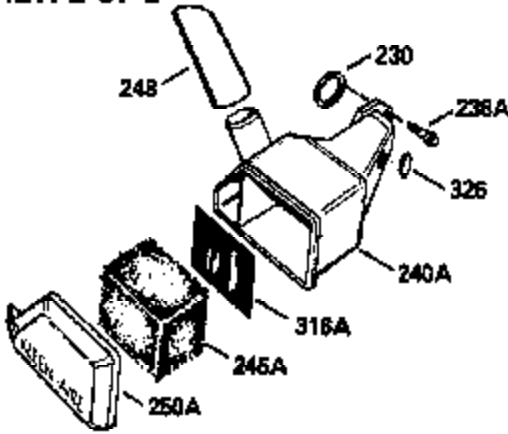

ILLUSTRATION SHOWS TYPICAL PARTS ONLY. ORDER BY PART NUMBER. PARTS NOT LISTED ARE SUPPLIED BY OEM.

VIEW 2 OF 2

Ref #	Part Number	Qty	Description
	92 650815		Belleville Washer
	93 650390		Flywheel Nut
189A	650911		Screw, Torx T-30, 1/4-20 x 5/8" (As r eq.)
189	650773		Screw, 1/4-20 x 1/2"
190	35831		Brake Lever
191	570658A		S.E. Brake Bracket
192	34966		Brake Control Link
193	34965		Brake Spring
197	32309		Retaining Ring
230	34338		Air Cleaner Gasket
238A	650806		Screw, 10-32 x 5/8"
240A	450234		Air Cleaner Body
245A	450236		Air Cleaner Element
248	33008		Air Cleaner Tube
250A	33007		Air Cleaner Cover
261A	650853		Screw, Torx T-30, 1/4-20 x 1/2"
261B	650854		Washer
285	590551		Starter Cup
287B			Rivet (Can be purchased locally)
316A	450235		Mesh Screen
326	450237		Button Plug
329	610973		Terminal
350	570682		Primer Bulb
351	570656		Primer Line
370E	36260		Primer Decal
390A	590557		Rewind Starter (Refer to Division 5, Section C, page 25 or Fiche 23B, Grid G-11 for breakdown)