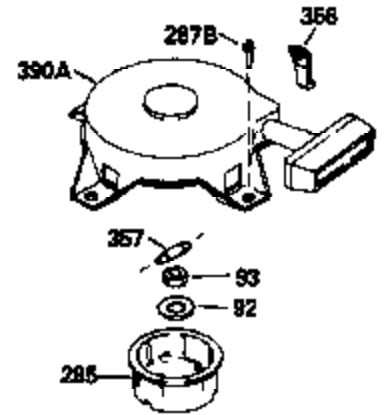

ILLUSTRATION SHOWS TYPICAL PARTS ONLY. ORDER BY PART NUMBER. PARTS NOT LISTED ARE SUPPLIED BY OEM.

VIEW 2 OF 2

Ref #	Part Number	Qty	Description
	92 650815		Belleville Washer
	93 650390		Flywheel Nut
189A	650911		Screw, Torx T-30, 1/4-20 x 5/8" (As r eq.)
189	650773		Screw, 1/4-20 x 1/2"
190	35831		Brake Lever
191	570658A		S.E. Brake Bracket
192	34966		Brake Control Link
193	34965		Brake Spring
197	32309		Retaining Ring
230	34338		Air Cleaner Gasket
238A	650806		Screw, 10-32 x 5/8"
240A	450234		Air Cleaner Body
245A	450236		Air Cleaner Element
248	33008		Air Cleaner Tube
250A	33007		Air Cleaner Cover
261A	650853		Screw, Torx T-30, 1/4-20 x 1/2"
261B	650854		Washer
285	590551		Starter Cup
287B			Rivet (Can be purchased locally)
316A	450235		Mesh Screen
326	450237		Button Plug
329	610973		Terminal
350	570682		Primer Bulb
351	570656		Primer Line
370E	36260		Primer Decal
390A	590557		Rewind Starter (Refer to Division 5, Section C, page 25 or Fiche 23B, Grid G-11 for breakdown)