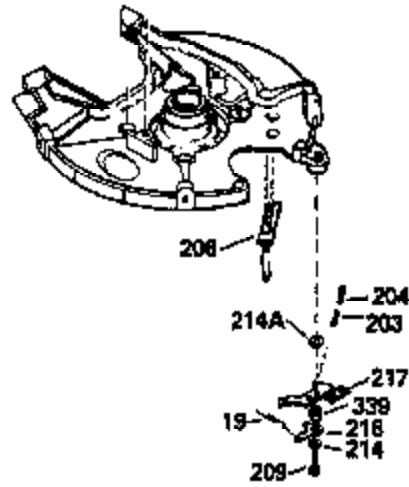

ILLUSTRATION SHOWS TYPICAL PARTS ONLY. ORDER BY PART NUMBER. PARTS NOT LISTED ARE SUPPLIED BY OEM.

VIEW 2 OF 2

Ref #	Part Number	Qty	Description
	92 650815		Belleville Washer
	93 650390		Flywheel Nut
189A	650911		Screw, Torx T-30, 1/4-20 x 5/8" (As r eq.)
189	650773		Screw, 1/4-20 x 1/2"
190	35831		Brake Lever
191	570658A		S.E. Brake Bracket
192	34966		Brake Control Link
193	34965		Brake Spring
197	32309		Retaining Ring
230	34338		Air Cleaner Gasket
238A	650806		Screw, 10-32 x 5/8"
240A	450234		Air Cleaner Body
245A	450236		Air Cleaner Element
248	33008		Air Cleaner Tube
250A	33007		Air Cleaner Cover
261A	650853		Screw, Torx T-30, 1/4-20 x 1/2"
261B	650854		Washer
285	590551		Starter Cup
287B			Rivet (Can be purchased locally)
316A	450235		Mesh Screen
326	450237		Button Plug
329	610973		Terminal
350	570682		Primer Bulb
351	570656		Primer Line
370E	36260		Primer Decal
390A	590557		Rewind Starter (Refer to Division 5, Section C, page 25 or Fiche 23B, Grid G-11 for breakdown)