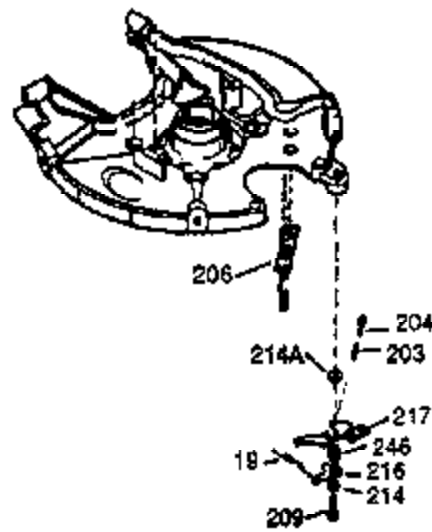

ILLUSTRATION SHOWS TYPICAL PARTS ONLY. ORDER BY PART NUMBER. PARTS NOT LISTED ARE SUPPLIED BY OEM.

VIEW 2 OF 2

Ref #	Part Number	Qty	Description
92	650815	1	Belleville Washer
93	650390	1	Flywheel Nut
189	650773	1	Screw, 1/4-20 x 1/2"
190	35831	1	Brake Lever
191	570671	1	S.E. Brake Bracket (Incl. 195)
192	34966	1	Brake Control Link
193	34965	1	Brake Spring
194	32309	1	Retaining Ring
195	610973	1	Terminal
230	34338	1	Air Cleaner Gasket
238	650806	2	Screw, 10-32 x 5/8"
240	450234	1	Air Cleaner Body
245	450236	1	Air Cleaner Filter
245B	450235	1	Air Cleaner Filter
248	33008	1	Air Cleaner Tube
250	33007	1	Air Cleaner Cover
261A	650853	1	Screw, 1/4-20 x 1/2"
261B	650854	1	Washer
285	590551	1	Starter Cup
286A	36403	1	Starter Air Cleaner
326	450237	1	Plug
350	570682	1	Primer Ass'y.
351	570656	1	Primer Line
370C	35977	1	Instruction Decal
412B	36404	1	Starter Air Cleaner Mounting Ring
412A	36405	2	Starter Air Cleaner Mounting Bracket