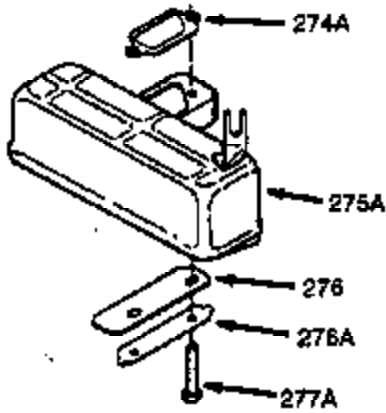

ILLUSTRATION SHOWS TYPICAL PARTS ONLY. ORDER BY PART NUMBER. PARTS NOT LISTED ARE SUPPLIED BY OEM.

VIEW 2 OF 2

Ref #	Part Number	Qty	Description
92	650815	1	Belleville Washer
93	650390	1	Flywheel Nut
189	650773	1	Screw, 1/4-20 x 1/2"
190	35831	1	Brake Lever
191	570671	1	S.E. Brake Bracket (Incl. 195)
192	34966	1	Brake Control Link
193	34965	1	Brake Spring
194	32309	1	Retaining Ring
195	610973	1	Terminal
230	34338	1	Air Cleaner Gasket
238	650806	2	Screw, 10-32 x 5/8"
240	450234	1	Air Cleaner Body
245	450236	1	Air Cleaner Filter
245B	450235	1	Air Cleaner Filter
248	33008	1	Air Cleaner Tube
250	33007	1	Air Cleaner Cover
261A	650853	1	Screw, 1/4-20 x 1/2"
261B	650854	1	Washer
285	590551	1	Starter Cup
286A	36403	1	Starter Air Cleaner
326	450237	1	Plug
350	570682	1	Primer Ass'y.
351	570656	1	Primer Line
370C	35977	1	Instruction Decal
412B	36404	1	Starter Air Cleaner Mounting Ring
412A	36405	2	Starter Air Cleaner Mounting Bracket