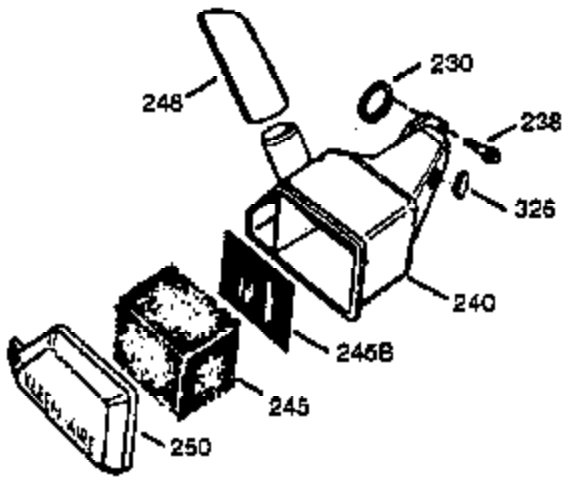

ILLUSTRATION SHOWS TYPICAL PARTS ONLY. ORDER BY PART NUMBER. PARTS NOT LISTED ARE SUPPLIED BY OEM.

VIEW 2 OF 2

Ref #	Part Number	Qty	Description
92	650815	1	Belleville Washer
93	650390	1	Flywheel Nut
189	650773	1	Screw, 1/4-20 x 1/2"
190	35831	1	Brake Lever
191	570671	1	S.E. Brake Bracket (Incl. 195)
192	34966	1	Brake Control Link
193	34965	1	Brake Spring
194	32309	1	Retaining Ring
195	610973	1	Terminal
230	34338	1	Air Cleaner Gasket
238	650806	2	Screw, 10-32 x 5/8"
240	450234	1	Air Cleaner Body
245	450236	1	Air Cleaner Filter
245B	450235	1	Air Cleaner Filter
248	33008	1	Air Cleaner Tube
250	33007	1	Air Cleaner Cover
261A	650853	1	Screw, 1/4-20 x 1/2"
261B	650854	1	Washer
285	590551	1	Starter Cup
286A	36403	1	Starter Air Cleaner
326	450237	1	Plug
350	570682	1	Primer Ass'y.
351	570656	1	Primer Line
370C	35977	1	Instruction Decal
412B	36404	1	Starter Air Cleaner Mounting Ring
412A	36405	2	Starter Air Cleaner Mounting Bracket