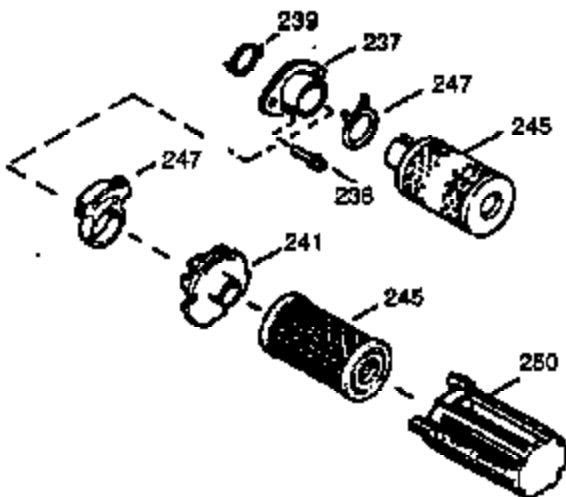

ILLUSTRATION SHOWS TYPICAL PARTS ONLY. ORDER BY PART NUMBER. PARTS NOT LISTED ARE SUPPLIED BY OEM.

VIEW 2 OF 2

Ref #	Part Number	Qty	Description
92	650815	1	Belleville Washer
93	650390	1	Flywheel Nut
189	650773	1	Screw, 1/4-20 x 1/2"
190	35831	1	Brake Lever
191	570671	1	S.E. Brake Bracket (Incl. 195)
192	34966	1	Brake Control Link
193	34965	1	Brake Spring
194	32309	1	Retaining Ring
195	610973	1	Terminal
230	34338	1	Air Cleaner Gasket
238	650806	2	Screw, 10-32 x 5/8"
240	450234	1	Air Cleaner Body
245	450236	1	Air Cleaner Filter
245B	450235	1	Air Cleaner Filter
248	33008	1	Air Cleaner Tube
250	33007	1	Air Cleaner Cover
261A	650853	1	Screw, 1/4-20 x 1/2"
261B	650854	1	Washer
285	590551	1	Starter Cup
286A	36403	1	Starter Air Cleaner
326	450237	1	Plug
350	570682	1	Primer Ass'y.
351	570656	1	Primer Line
370C	35977	1	Instruction Decal
412B	36404	1	Starter Air Cleaner Mounting Ring
412A	36405	2	Starter Air Cleaner Mounting Bracket