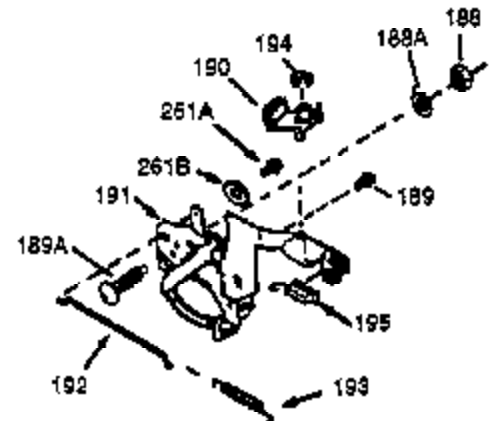

ILLUSTRATION SHOWS TYPICAL PARTS ONLY. ORDER BY PART NUMBER. PARTS NOT LISTED ARE SUPPLIED BY OEM.

VIEW 2 OF 2

Ref #	Part Number	Qty	Description
92	650815	1	Belleville Washer
93	650390	1	Flywheel Nut
189	650773	1	Screw, 1/4-20 x 1/2"
190	35831	1	Brake Lever
191	570671	1	S.E. Brake Bracket (Incl. 195)
192	34966	1	Brake Control Link
193	34965	1	Brake Spring
194	32309	1	Retaining Ring
195	610973	1	Terminal
230	34338	1	Air Cleaner Gasket
238	650806	2	Screw, 10-32 x 5/8"
240	450234	1	Air Cleaner Body
245	450236	1	Air Cleaner Filter
245B	450235	1	Air Cleaner Filter
248	33008	1	Air Cleaner Tube
250	33007	1	Air Cleaner Cover
261A	650853	1	Screw, 1/4-20 x 1/2"
261B	650854	1	Washer
285	590551	1	Starter Cup
286A	36403	1	Starter Air Cleaner
326	450237	1	Plug
350	570682	1	Primer Ass'y.
351	570656	1	Primer Line
370C	35977	1	Instruction Decal
412B	36404	1	Starter Air Cleaner Mounting Ring
412A	36405	2	Starter Air Cleaner Mounting Bracket