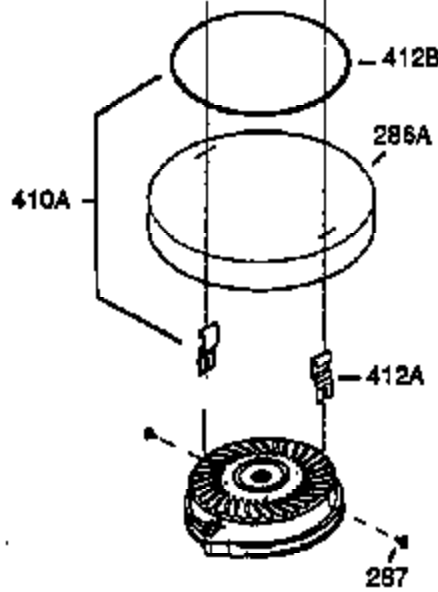

ILLUSTRATION SHOWS TYPICAL PARTS ONLY. ORDER BY PART NUMBER. PARTS NOT LISTED ARE SUPPLIED BY OEM.

VIEW 2 OF 2

Ref #	Part Number	Qty	Description
92	650815	1	Belleville Washer
93	650390	1	Flywheel Nut
189	650773	1	Screw, 1/4-20 x 1/2"
190	35831	1	Brake Lever
191	570671	1	S.E. Brake Bracket (Incl. 195)
192	34966	1	Brake Control Link
193	34965	1	Brake Spring
194	32309	1	Retaining Ring
195	610973	1	Terminal
230	34338	1	Air Cleaner Gasket
238	650806	2	Screw, 10-32 x 5/8"
240	450234	1	Air Cleaner Body
245	450236	1	Air Cleaner Filter
245B	450235	1	Air Cleaner Filter
248	33008	1	Air Cleaner Tube
250	33007	1	Air Cleaner Cover
261A	650853	1	Screw, 1/4-20 x 1/2"
261B	650854	1	Washer
285	590551	1	Starter Cup
286A	36403	1	Starter Air Cleaner
326	450237	1	Plug
350	570682	1	Primer Ass'y.
351	570656	1	Primer Line
370C	35977	1	Instruction Decal
412B	36404	1	Starter Air Cleaner Mounting Ring
412A	36405	2	Starter Air Cleaner Mounting Bracket