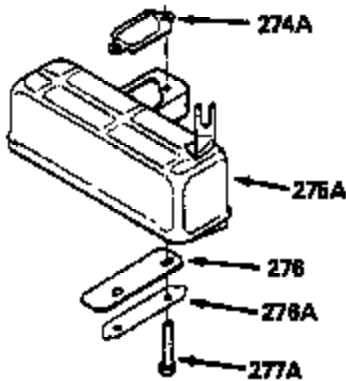

Ref #	Part Number	Qty	Description
370D	550212		Fuel Mix Decal
370B	550213		Warning Decal
380	632342		Carburetor (Incl. 184) (Refer to Division 5, Section A, page A1-42 or Fiche 23B, Grid F-13 for breakdown)
400	510295A		* Gasket Set (Incl. items marked *)
422	730227A		2-Cycle Oil (8 oz.)

ILLUSTRATION SHOWS TYPICAL PARTS ONLY. ORDER BY PART NUMBER. PARTS NOT LISTED ARE SUPPLIED BY OEM.

VIEW 2 OF 2