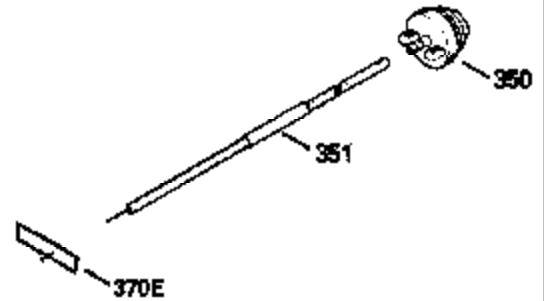

ILLUSTRATION SHOWS TYPICAL PARTS ONLY. ORDER BY PART NUMBER. PARTS NOT LISTED ARE SUPPLIED BY OEM.

VIEW 2 OF 2

Ref #	Part Number	Qty	Description
92	650815		Belleville Washer
93	650390		Flywheel Nut
189A	650911		Screw, Torx T-30, 1/4-20 x 5/8" (As r eq.)
230	34338		Air Cleaner Gasket
238A	650806		Screw, 10-32 x 5/8"
240A	450234		Air Cleaner Body
245A	450236		Air Cleaner Element
248	33008		Air Cleaner Tube
250A	33007		Air Cleaner Cover
261B	650854		Washer
316A	450235		Mesh Screen
326	450237		Button Plug