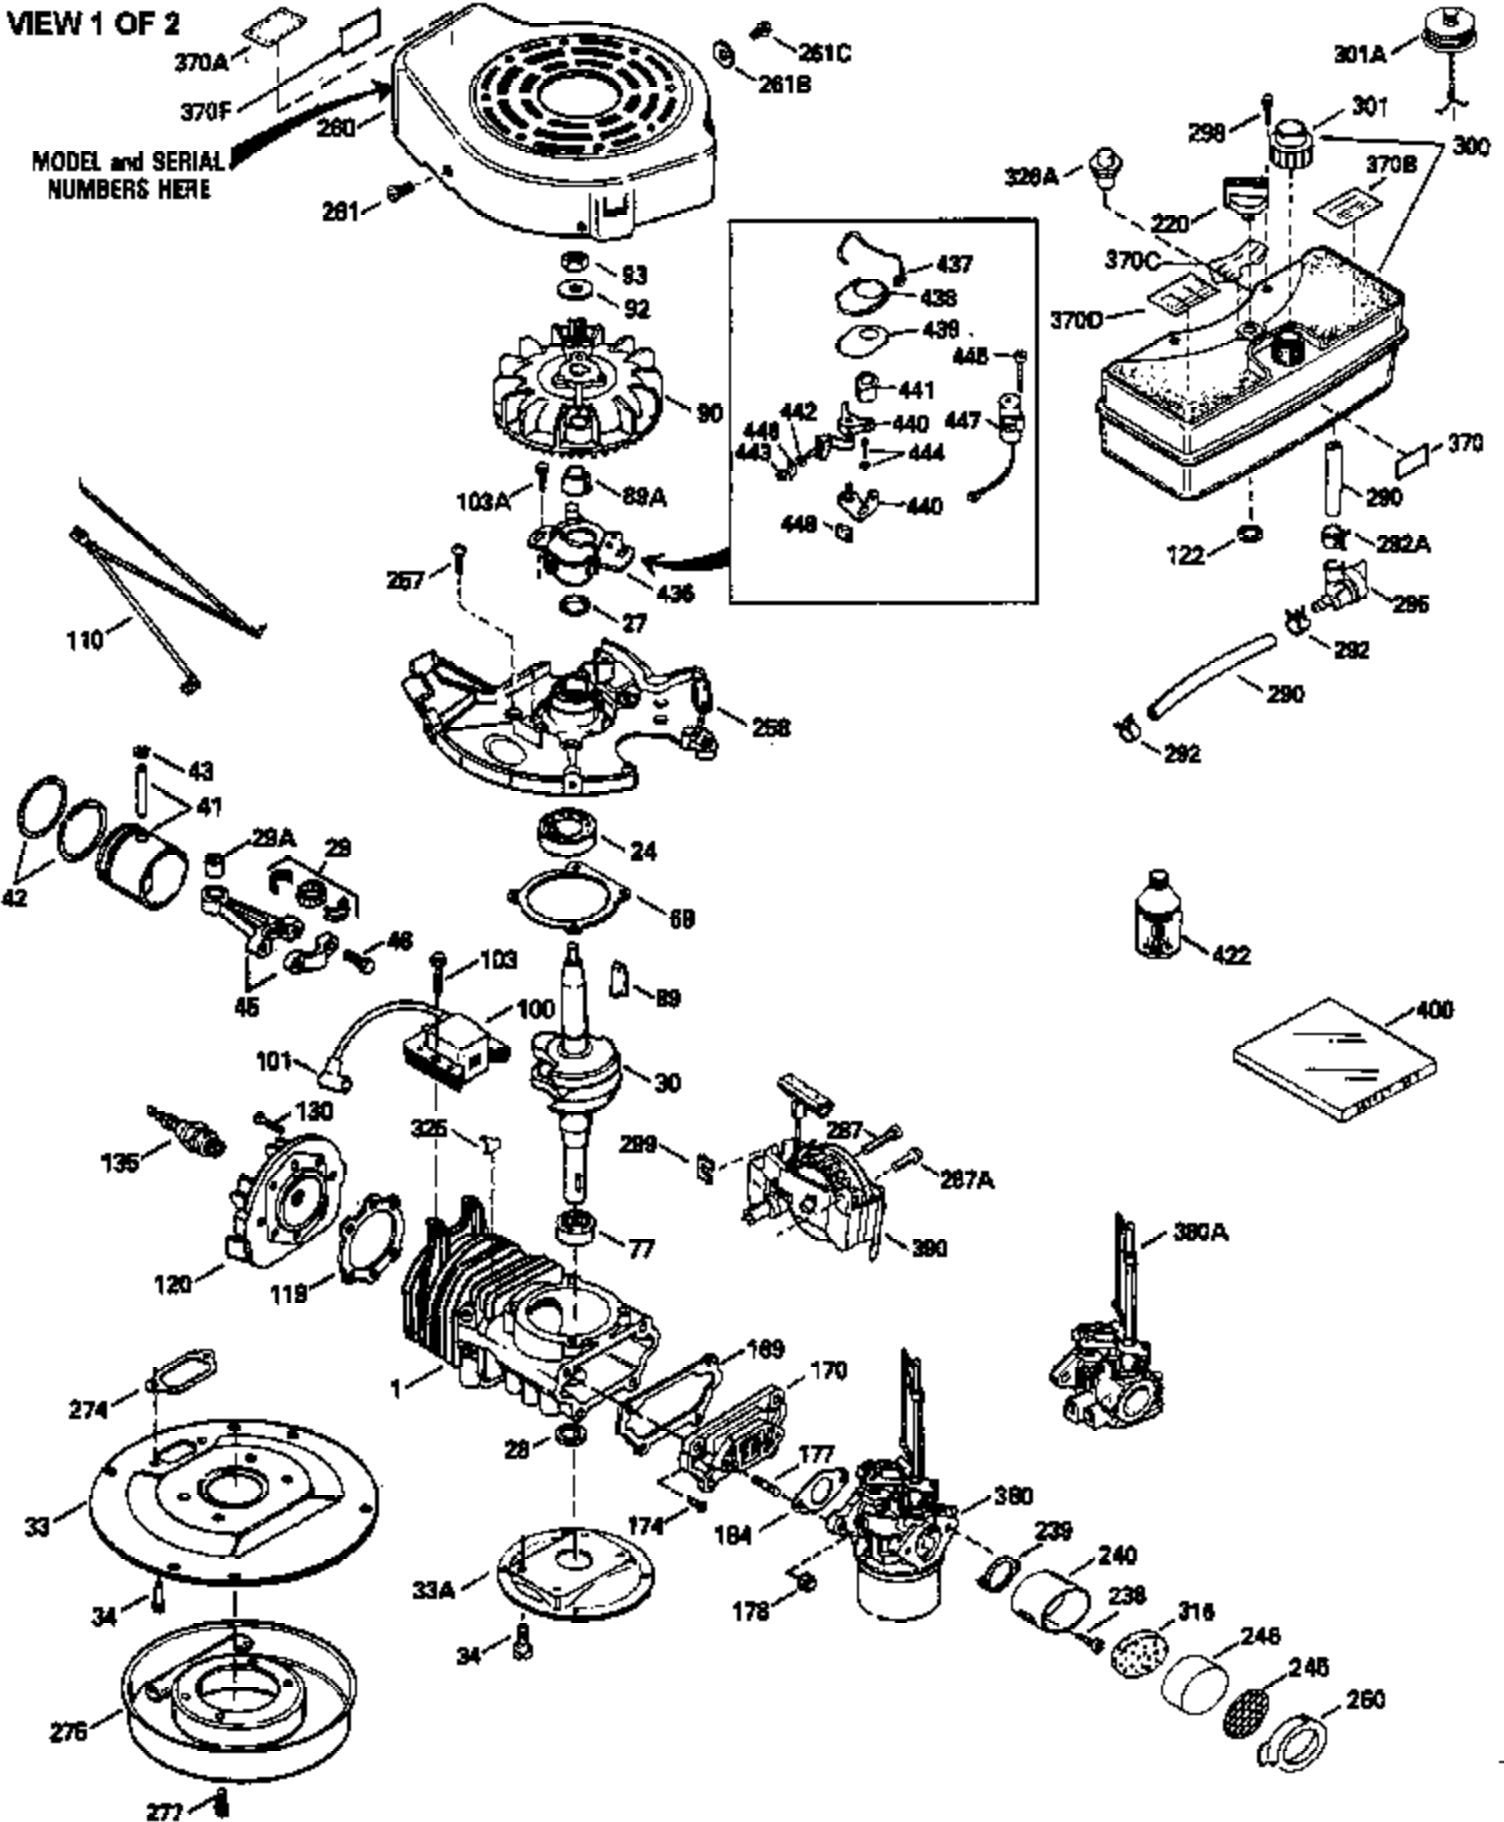

ILLUSTRATION SHOWS TYPICAL PARTS ONLY. ORDER BY PART NUMBER. PARTS NOT LISTED ARE SUPPLIED BY OEM.

VIEW 1 OF 2

MODEL and SERIAL
NUMBERS HERE

Ref #	Part Number	Qty	Description
	1		Cylinder (Order s/b if replacement is req.)
24	530110		Ball Bearing
27	510319		Oil Seal
28	28427		Oil Seal
29A	530104A		Cartridge Bearing
29	530150		Needle Bearing & Liner Set (37 Needle s)
30	290555		Crankshaft
30	330177		Adapter Plate (8" B.C.)
34	650797		Screw, 5/16-18 x 1/2"
41	310272A		Piston & Pin Ass'y. (.010" OS)
41	310283A		Piston & Pin Ass'y. (Std.)(Incl. 43)
42	310190		Ring Set (Std.)
42	310273		Ring Set (.010" OS)
43	310167		Piston Pin Retaining Ring
45	310235B		Connecting Rod Ass'y. (Incl. 29, 29A & 46)
46	650633		Connecting Rod Bolt
69	510292A		* Cylinder Cover Gasket
77	780097		Cartridge Bearing
89A	611032		Adapter Sleeve
90	611046A		Flywheel
92	650815		Belleville Washer
93	650390		Flywheel Nut
100	34443A		Solid State Ignition (Incl. 101)
100	730207		Magneto to Solid State Conversion Kit (Includes solid state module, solid state flywheel key, and instructions.)(Use as required on external ignition engines only.)
101	610118		Spark Plug Cover
103	650814		Screw, Torx T-15, 10-24 x 1"
110	611031		Ground Wire
119	510274A		* Cylinder Head Gasket
120	250240B		Cylinder Head
122	570641		Retaining Ring
130	650477		Screw, Torx T-30, 1/4-20 x 3/4"
135	33636		Resistor Spark Plug
169	510323A		* Cover Plate Gasket
170	470152A		Reed & Cover Plate (Incl. 178)
174	650579		Screw, Torx T-25, 10-24 x 1/2"
178	650456		Nut, 1/4-20
184	510110A		* Carburetor Gasket
220	570640		Control Knob
257	650911		Screw, Torx T-30, 1/4-20 x 5/8"
258	350408		Blower Housing Base (Incl. 27)
260	350403		Blower Housing
261	650958		Screw, 114-20 x 7/16"
261B	650854		Washer
274	510314		Exhaust Gasket
275	390300		Muffler
277	650911		Screw, Torx T-30, 1/4-20 x 5/8"
287A	650911		Screw, Torx T-30, 1/4-20 x 5/8"
287	30646		Screw, 1/4-20 x 1-3/8"
290	34357		Fuel Line
292	26460		Fuel Line Clamp
292A	430232		Fuel Line Clamp
295	430228		Fuel Shut-Off Valve
298	650803		Screw, 10-32 x 7/8"
300	410241		Fuel Tank (Incl. 301)
301	410238		Fuel Cap