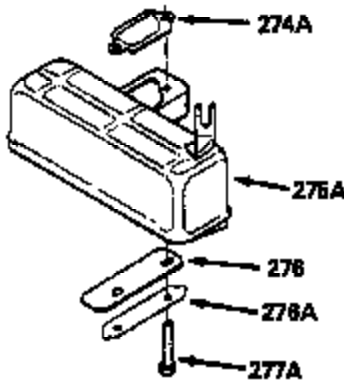

ILLUSTRATION SHOWS TYPICAL PARTS ONLY. ORDER BY PART NUMBER. PARTS NOT LISTED ARE SUPPLIED BY OEM.

VIEW 2 OF 2

Ref #	Part Number	Qty	Description
92	650815		Belleville Washer
93	650390		Flywheel Nut
189A	650911		Screw, Torx T-30, 1/4-20 x 5/8" (As r eq.)
230	34338		Air Cleaner Gasket
238A	650806		Screw, 10-32 x 5/8"
240A	450234		Air Cleaner Body
245A	450236		Air Cleaner Element
248	33008		Air Cleaner Tube
250A	33007		Air Cleaner Cover
261B	650854		Washer
316A	450235		Mesh Screen
326	450237		Button Plug