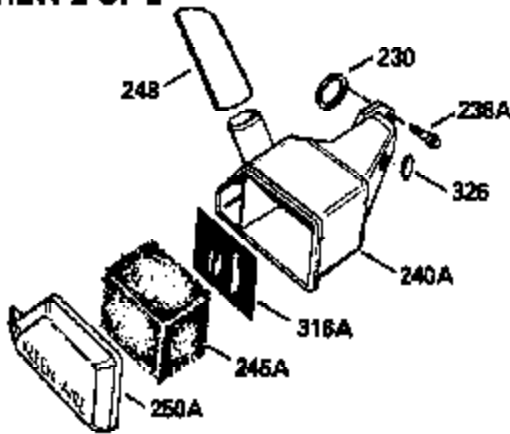

ILLUSTRATION SHOWS TYPICAL PARTS ONLY. ORDER BY PART NUMBER. PARTS NOT LISTED ARE SUPPLIED BY OEM.

VIEW 2 OF 2

Ref #	Part Number	Qty	Description
92	650815		Belleville Washer
93	650390		Flywheel Nut
189A	650911		Screw, Torx T-30, 1/4-20 x 5/8" (As r eq.)
230	34338		Air Cleaner Gasket
238A	650806		Screw, 10-32 x 5/8"
240A	450234		Air Cleaner Body
245A	450236		Air Cleaner Element
248	33008		Air Cleaner Tube
250A	33007		Air Cleaner Cover
261B	650854		Washer
316A	450235		Mesh Screen
326	450237		Button Plug