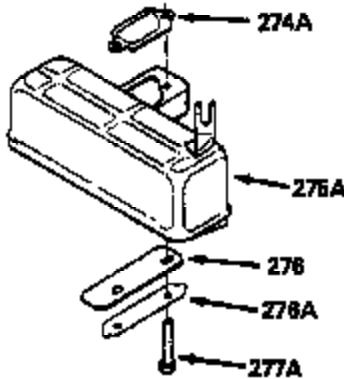

ILLUSTRATION SHOWS TYPICAL PARTS ONLY. ORDER BY PART NUMBER. PARTS NOT LISTED ARE SUPPLIED BY OEM.

VIEW 2 OF 2

Ref #	Part Number	Qty	Description
	92 650815		Belleville Washer
	93 650390		Flywheel Nut
189A	650911		Screw, Torx T-30, 1/4-20 x 5/8" (As r eq.)
230	34338		Air Cleaner Gasket
238A	650806		Screw, 10-32 x 5/8"
240A	450234		Air Cleaner Body
245A	450236		Air Cleaner Element
248	33008		Air Cleaner Tube
250A	33007		Air Cleaner Cover
261B	650854		Washer
316A	450235		Mesh Screen
326	450237		Button Plug