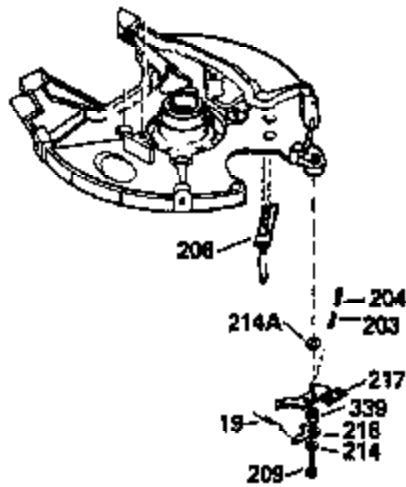

ILLUSTRATION SHOWS TYPICAL PARTS ONLY. ORDER BY PART NUMBER. PARTS NOT LISTED ARE SUPPLIED BY OEM.

VIEW 2 OF 2

Ref #	Part Number	Qty	Description
	92 650815		Belleville Washer
	93 650390		Flywheel Nut
189A	650911		Screw, Torx T-30, 1/4-20 x 5/8" (As r eq.)
189	650773		Screw, 1/4-20 x 1/2"
190	35831		Brake Lever
191	570671		S.E. Brake Bracket
192	34966		Brake Control Link
193	34965		Brake Spring
197	32309		Retaining Ring
261A	650853		Screw, Torx T-30, 1/4-20 x 1/2"
261B	650854		Washer
274A	510257		Exhaust Gasket
275A	390310		Muffler
276A	390312		Locking Plate
276	390311		Support Plate
277A	650488		Screw, 1/4-20 x 1-1/4"
329	610973		Terminal
350	570682		Primer Bulb
351	570656		Primer Line
370E	36260		Primer Decal