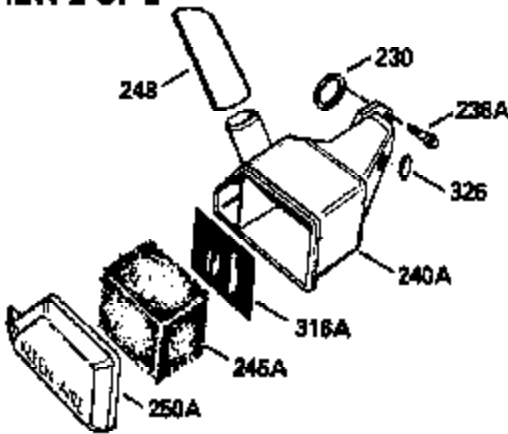

ILLUSTRATION SHOWS TYPICAL PARTS ONLY. ORDER BY PART NUMBER. PARTS NOT LISTED ARE SUPPLIED BY OEM.

VIEW 2 OF 2

Ref #	Part Number	Qty	Description
	92 650815		Belleville Washer
	93 650390		Flywheel Nut
189A	650911		Screw, Torx T-30, 1/4-20 x 5/8" (As r eq.)
189	650773		Screw, 1/4-20 x 1/2"
190	35831		Brake Lever
191	570671		S.E. Brake Bracket
192	34966		Brake Control Link
193	34965		Brake Spring
197	32309		Retaining Ring
261A	650853		Screw, Torx T-30, 1/4-20 x 1/2"
261B	650854		Washer
274A	510257		Exhaust Gasket
275A	390310		Muffler
276A	390312		Locking Plate
276	390311		Support Plate
277A	650488		Screw, 1/4-20 x 1-1/4"
329	610973		Terminal
350	570682		Primer Bulb
351	570656		Primer Line
370E	36260		Primer Decal