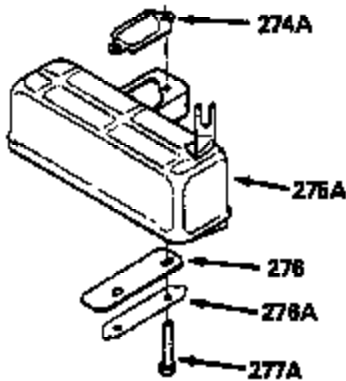

ILLUSTRATION SHOWS TYPICAL PARTS ONLY. ORDER BY PART NUMBER. PARTS NOT LISTED ARE SUPPLIED BY OEM.

VIEW 2 OF 2

Ref #	Part Number	Qty	Description
	92 650815		Belleville Washer
	93 650390		Flywheel Nut
189A	650911		Screw, Torx T-30, 1/4-20 x 5/8" (As r eq.)
189	650773		Screw, 1/4-20 x 1/2"
190	35831		Brake Lever
191	570671		S.E. Brake Bracket
192	34966		Brake Control Link
193	34965		Brake Spring
197	32309		Retaining Ring
261A	650853		Screw, Torx T-30, 1/4-20 x 1/2"
261B	650854		Washer
274A	510257		Exhaust Gasket
275A	390310		Muffler
276A	390312		Locking Plate
276	390311		Support Plate
277A	650488		Screw, 1/4-20 x 1-1/4"
329	610973		Terminal
350	570682		Primer Bulb
351	570656		Primer Line
370E	36260		Primer Decal