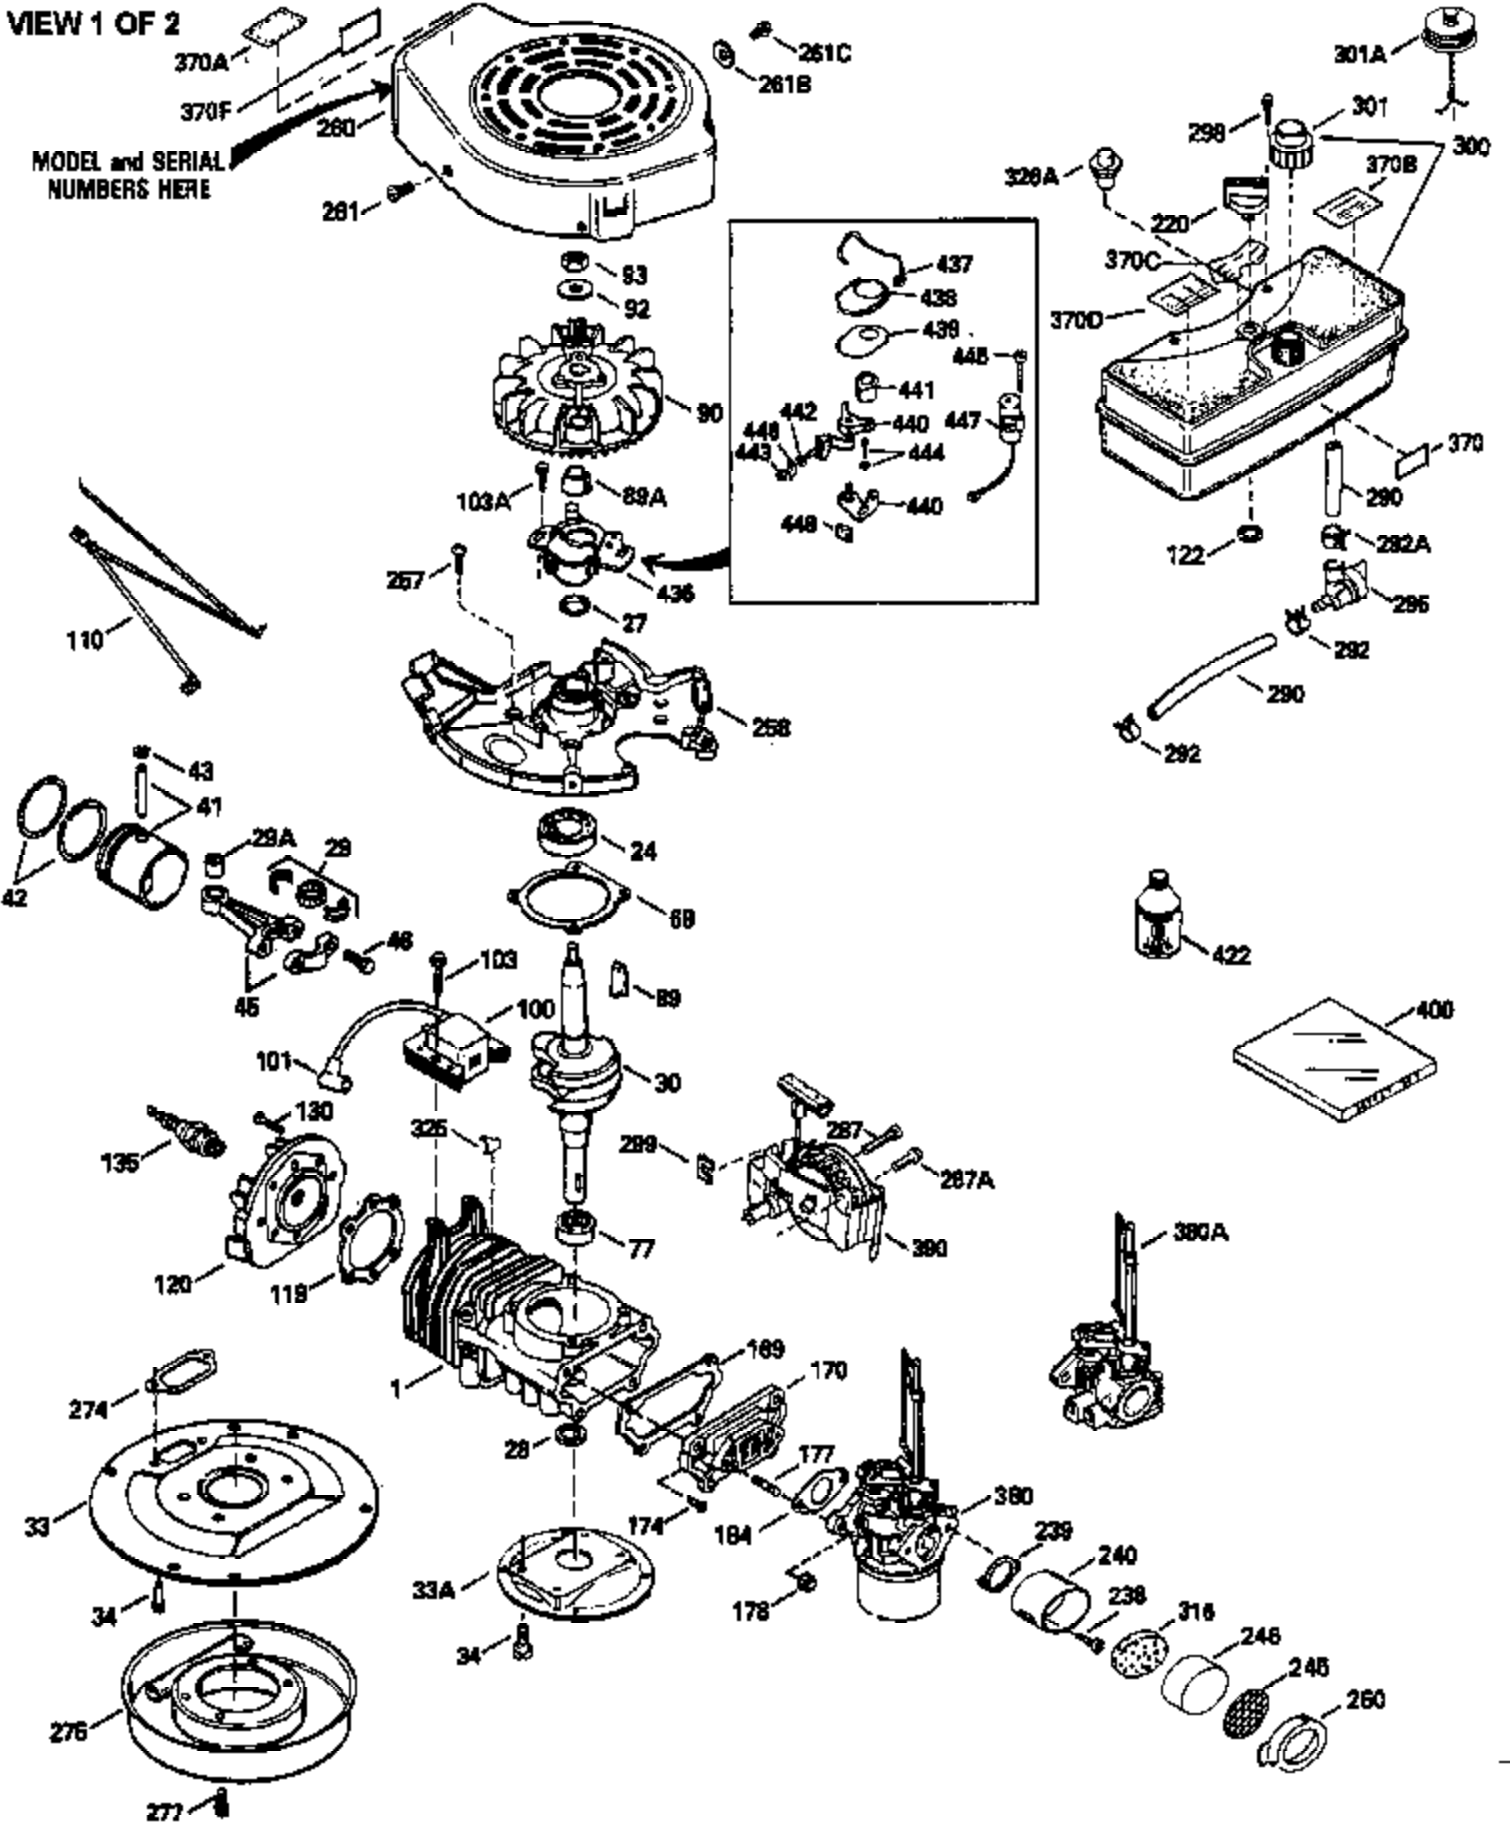

## Engine Parts List #1

Ref #	Part Number	Qty	Description
	1		Cylinder (Order s/b if replacement is req.)
24	530110		Ball Bearing
27	510319		Oil Seal
28	28427		Oil Seal
29A	530104A		Cartridge Bearing
29	530150		Needle Bearing & Liner Set (37 Needle s)
30	290548		Crankshaft
34	650797		Screw, 5/16-18 x 1/2"
41	310283A		Piston & Pin Ass'y. (Std.)(Incl. 43)
41	310272A		Piston & Pin Ass'y. (.010" OS)
42	310190		Ring Set (Std.)
42	310273		Ring Set (.010" OS)
43	310167		Piston Pin Retaining Ring
45	310235B		Connecting Rod Ass'y. (Incl. 29, 29A & 46)
46	650633		Connecting Rod Bolt
69	510292A		* Cylinder Cover Gasket
77	780097		Cartridge Bearing
89A	611032		Adapter Sleeve
90	611046A		Flywheel
92	650815		Belleville Washer
93	650390		Flywheel Nut
100	34443A		Solid State Ignition (Incl. 101)
100	730207		Magneto to Solid State Conversion Kit (Includes solid state module, solid state flywheel key, and instructions.)(Use as required on external ignition engines only.)
101	610118		Spark Plug Cover
103	650814		Screw, Torx T-15, 10-24 x 1"
110	611061		Ground Wire
119	510274A		* Cylinder Head Gasket
120	250240B		Cylinder Head
130	650477		Screw, Torx T-30, 1/4-20 x 3/4"
135	33636		Resistor Spark Plug
169	510323A		* Cover Plate Gasket
170	470152A		Reed & Cover Plate (Incl. 178)
174	650579		Screw, Torx T-25, 10-24 x 1/2"
178	650456		Nut, 1/4-20
184	510110A		* Carburetor Gasket
192	34966		Brake Control Link
239	510206A		Air Cleaner Gasket
257	650911		Screw, Torx T-30, 1/4-20 x 5/8"
258	350427		Blower Housing Base (Incl. 27)
260	350403		Blower Housing
261	650773		Screw, 1/4-20 x 1/2"
261B	650854		Washer
261C	650773		Screw, 1/4-20 x 1/2"
287A	650911		Screw, Torx T-30, 1/4-20 x 5/8"
287	30646		Screw, 1/4-20 x 1-3/8"
290	34357		Fuel Line
292A	430232		Fuel Line Clamp
292	26460		Fuel Line Clamp
295	430228		Fuel Shut-Off Valve
298	650803		Screw, 10-32 x 7/8"
300	410241		Fuel Tank (Incl. 301)
301A	410224		Fuel Cap
326A	570663		Fuel Tank Plug
370D	550212		Fuel Mix Decal
370B	550213		Warning Decal