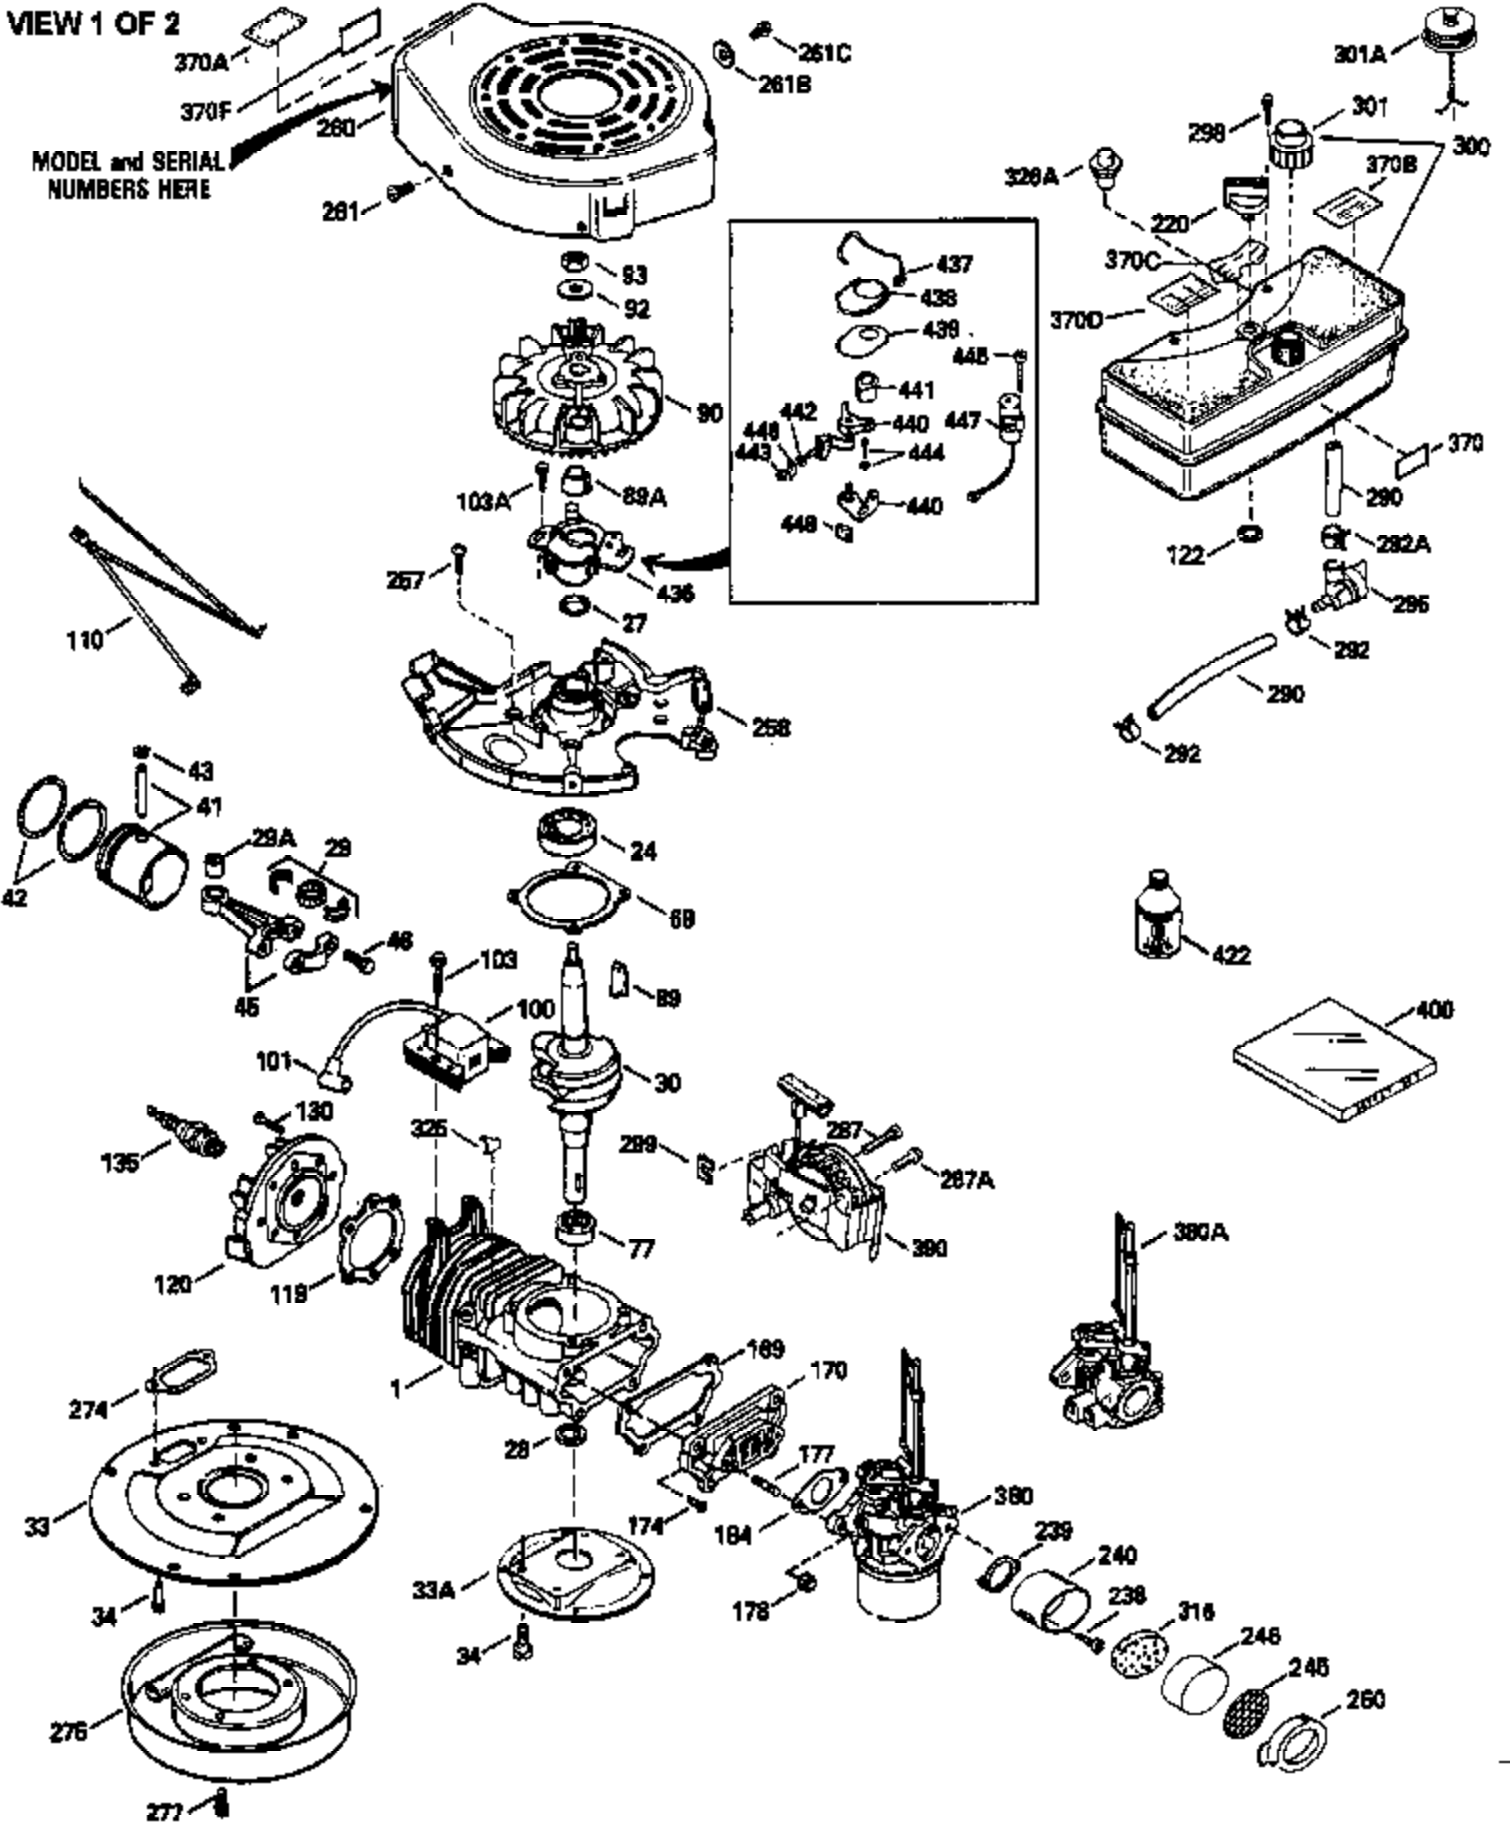

ILLUSTRATION SHOWS TYPICAL PARTS ONLY. ORDER BY PART NUMBER. PARTS NOT LISTED ARE SUPPLIED BY OEM.

VIEW 1 OF 2

MODEL and SERIAL
NUMBERS HERE

Ref #	Part Number	Qty	Description
	1		Cylinder (Order s/b if replacement is req.)
24	530110		Ball Bearing
27	510319		Oil Seal
28	28427		Oil Seal
29	530150		Needle Bearing & Liner Set (37 Needle s)
29A	530104A		Cartridge Bearing
30	290548		Crankshaft
34	650797		Screw, 5/16-18 x 1/2"
41	310283A		Piston & Pin Ass'y. (Std.)(Incl. 43)
41	310272A		Piston & Pin Ass'y. (.010" OS)
42	310190		Ring Set (Std.)
42	310273		Ring Set (.010" OS)
43	310167		Piston Pin Retaining Ring
45	310235B		Connecting Rod Ass'y. (Incl. 29, 29A & 46)
46	650633		Connecting Rod Bolt
69	510292A		* Cylinder Cover Gasket
77	780097		Cartridge Bearing
89A	611032		Adapter Sleeve
90	611046A		Flywheel
92	650815		Belleville Washer
93	650390		Flywheel Nut
100	34443A		Solid State Ignition (Incl. 101)
100	730207		Magneto to Solid State Conversion Kit (Includes solid state module, solid state flywheel key, and instructions.)(Use as required on external ignition engines only.)
101	610118		Spark Plug Cover
103	650814		Screw, Torx T-15, 10-24 x 1"
110	611071		Ground Wire
119	510274A		* Cylinder Head Gasket
120	250240B		Cylinder Head
130	650477		Screw, Torx T-30, 1/4-20 x 3/4"
135	33636		Resistor Spark Plug
169	510323A		* Cover Plate Gasket
170	470152A		Reed & Cover Plate (Incl. 178)
174	650579		Screw, Torx T-25, 10-24 x 1/2"
178	29752		Nut & Lock Washer, 1/4-28
184	510110A		* Carburetor Gasket
239	35815		Air Cleaner Gasket
257	650911		Screw, Torx T-30, 1/4-20 x 5/8"
258	350408		Blower Housing Base (Incl. 27)
260	350403		Blower Housing
261	650958		Screw, 114-20 x 7/16"
261B	650854		Washer
261C	650773		Screw, 1/4-20 x 1/2"
287	30646		Screw, 1/4-20 x 1-3/8"
287A	650911		Screw, Torx T-30, 1/4-20 x 5/8"
290	29774		Fuel Line
292	26460		Fuel Line Clamp
295	35857		Fuel Shut-Off Valve
298	650803		Screw, 10-32 x 7/8"
300	410241		Fuel Tank (Incl. 301)
301A	410224		Fuel Cap
325	611034		Wire Clip
326A	570663		Fuel Tank Plug
370D	550212		Fuel Mix Decal
370B	550213		Warning Decal
370F	35977		Caution Decal