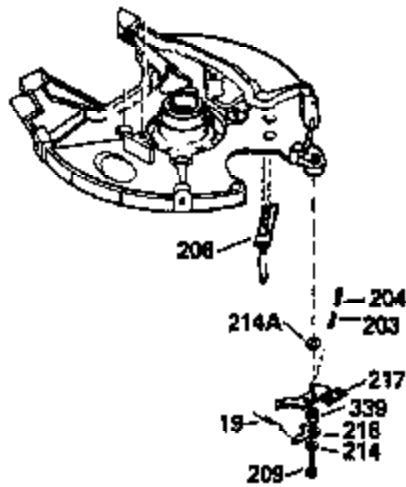

ILLUSTRATION SHOWS TYPICAL PARTS ONLY. ORDER BY PART NUMBER. PARTS NOT LISTED ARE SUPPLIED BY OEM.

VIEW 2 OF 2

Ref #	Part Number	Qty	Description
	92 650815		Belleville Washer
	93 650390		Flywheel Nut
189A	650911		Screw, Torx T-30, 1/4-20 x 5/8" (As r eq.)
261B	650854		Washer
274A	510257		Exhaust Gasket
275A	390310		Muffler
276A	390312		Locking Plate
	276 390311		Support Plate
277A	650488		Screw, 1/4-20 x 1-1/4"
316A	450235		Mesh Screen
	350 34814		Primer Bulb
	351 570656		Primer Line
370E	36260		Primer Decal