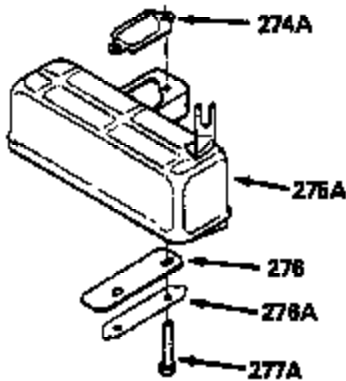

ILLUSTRATION SHOWS TYPICAL PARTS ONLY. ORDER BY PART NUMBER. PARTS NOT LISTED ARE SUPPLIED BY OEM.

VIEW 2 OF 2

Ref #	Part Number	Qty	Description
	92 650815		Belleville Washer
	93 650390		Flywheel Nut
189A	650911		Screw, Torx T-30, 1/4-20 x 5/8" (As r eq.)
261B	650854		Washer
274A	510257		Exhaust Gasket
275A	390310		Muffler
276A	390312		Locking Plate
	276 390311		Support Plate
277A	650488		Screw, 1/4-20 x 1-1/4"
316A	450235		Mesh Screen
	350 34814		Primer Bulb
	351 570656		Primer Line
370E	36260		Primer Decal