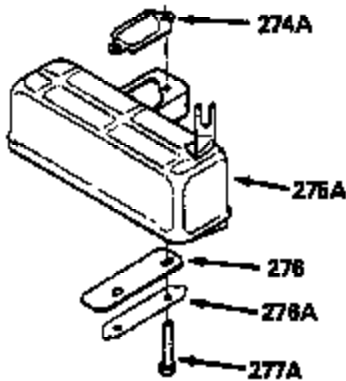

ILLUSTRATION SHOWS TYPICAL PARTS ONLY. ORDER BY PART NUMBER. PARTS NOT LISTED ARE SUPPLIED BY OEM.

VIEW 2 OF 2

Ref #	Part Number	Qty	Description
	92 650815		Belleville Washer
	93 650390		Flywheel Nut
189A	650911		Screw, Torx T-30, 1/4-20 x 5/8" (As r eq.)
230	34338		Air Cleaner Gasket
238A	650806		Screw, 10-32 x 5/8"
240A	450234		Air Cleaner Body
245A	450236		Air Cleaner Element
248	33008		Air Cleaner Tube
250A	33007		Air Cleaner Cover
261B	650854		Washer
326	450237		Button Plug