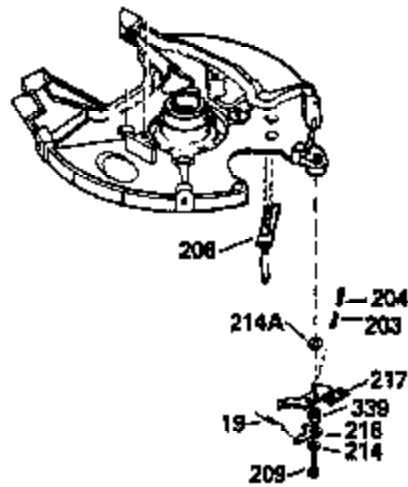

ILLUSTRATION SHOWS TYPICAL PARTS ONLY. ORDER BY PART NUMBER. PARTS NOT LISTED ARE SUPPLIED BY OEM.

VIEW 2 OF 2

Ref #	Part Number	Qty	Description
	92 650815		Belleville Washer
	93 650390		Flywheel Nut
189A	650911		Screw, Torx T-30, 1/4-20 x 5/8" (As r eq.)
230	34338		Air Cleaner Gasket
238A	650806		Screw, 10-32 x 5/8"
240A	450234		Air Cleaner Body
245A	450236		Air Cleaner Element
248	33008		Air Cleaner Tube
250A	33007		Air Cleaner Cover
261B	650854		Washer
326	450237		Button Plug