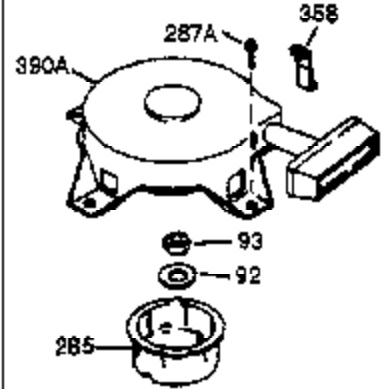

ILLUSTRATION SHOWS TYPICAL PARTS ONLY. ORDER BY PART NUMBER. PARTS NOT LISTED ARE SUPPLIED BY OEM.

VIEW 2 OF 2

Ref #	Part Number	Qty	Description
92	650815	1	Belleville Washer
93	650390	1	Flywheel Nut
189	650773	1	Screw, 1/4-20 x 1/2"
190	35831	1	Brake Lever
191	570658A	1	S.E. Brake Bracket (Incl. 195)
192	34966	1	Brake Control Link
193	34965	1	Brake Spring
194	32309	1	Retaining Ring
195	610973	1	Terminal
230	34338	1	Air Cleaner Gasket
238	650806	2	Screw, 10-32 x 5/8"
240	450234	1	Air Cleaner Body
245B	450235	1	Air Cleaner Filter
245	450236	1	Air Cleaner Filter
248	33008	1	Air Cleaner Tube
250	33007	1	Air Cleaner Cover
261A	650853	1	Screw, 1/4-20 x 1/2"
261B	650854	1	Washer
285	590551	1	Starter Cup
326	450237	1	Plug
350	570682	1	Primer Assembly
351	570656	1	Primer Line
370C	36260	1	Primer Decal
370I	550213	1	Warning Decal
370K	36695	1	Starter Decal