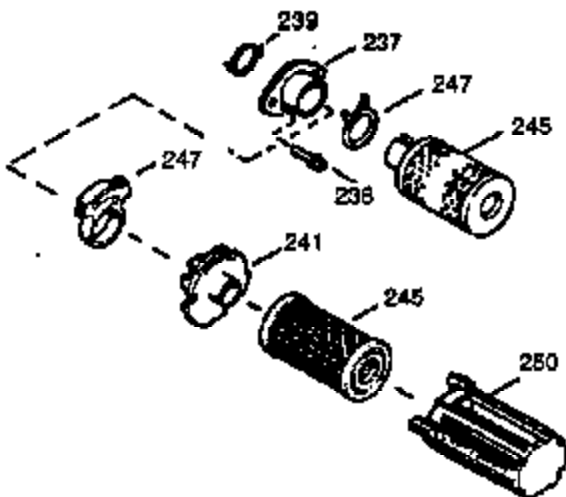

ILLUSTRATION SHOWS TYPICAL PARTS ONLY. ORDER BY PART NUMBER. PARTS NOT LISTED ARE SUPPLIED BY OEM.

VIEW 2 OF 2

Ref #	Part Number	Qty	Description
92	650815	1	Belleville Washer
93	650390	1	Flywheel Nut
189	650773	1	Screw, 1/4-20 x 1/2"
190	35831	1	Brake Lever
191	570658A	1	S.E. Brake Bracket (Incl. 195)
192	34966	1	Brake Control Link
193	34965	1	Brake Spring
194	32309	1	Retaining Ring
195	610973	1	Terminal
230	34338	1	Air Cleaner Gasket
238	650806	2	Screw, 10-32 x 5/8"
240	450234	1	Air Cleaner Body
245B	450235	1	Air Cleaner Filter
245	450236	1	Air Cleaner Filter
248	33008	1	Air Cleaner Tube
250	33007	1	Air Cleaner Cover
261A	650853	1	Screw, 1/4-20 x 1/2"
261B	650854	1	Washer
285	590551	1	Starter Cup
326	450237	1	Plug
350	570682	1	Primer Assembly
351	570656	1	Primer Line
370C	36260	1	Primer Decal
370I	550213	1	Warning Decal
370K	36695	1	Starter Decal