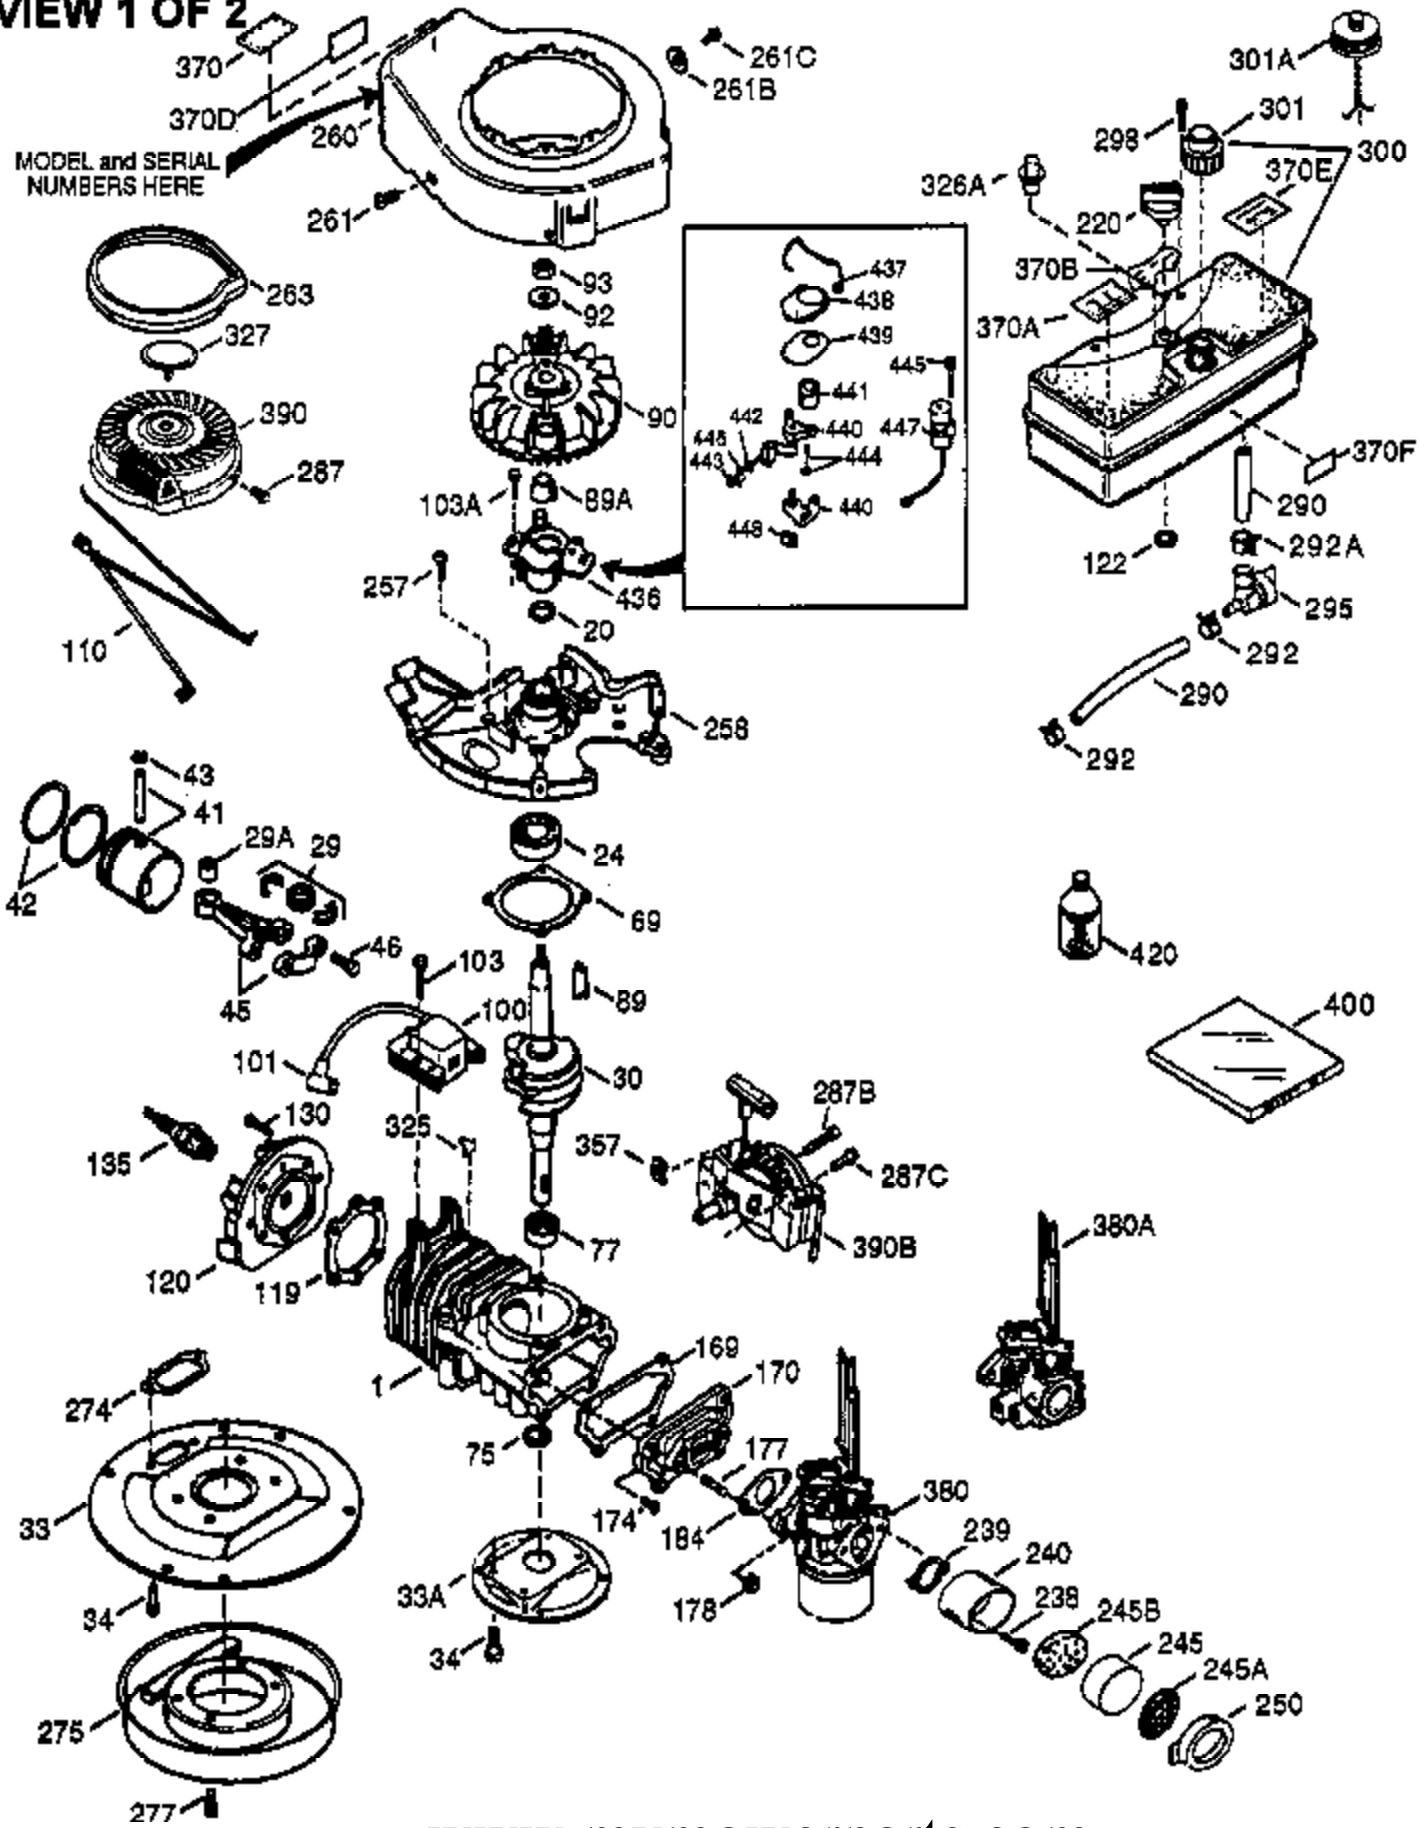

ILLUSTRATION SHOWS TYPICAL PARTS ONLY. ORDER BY PART NUMBER. PARTS NOT LISTED ARE SUPPLIED BY OEM.

VIEW 1 OF 2

Engine Parts List #1

| Ref # | Part Number | Qty | Description |
|-------|-------------|-----|---|
| 1 | 0 | 1 | Cylinder (Order S/B if replacement is needed) |
| 20 | 510319 | 1 | Oil Seal |
| 24 | 530110 | 1 | Ball Bearing |
| 29A | 530104A | 1 | Cartridge Bearing |
| 29 | 530150 | 1 | Needle Bearing & Liner Set (37 Needle s) |
| 30 | 290546 | 1 | Crankshaft |
| 33 | 330177 | 1 | Adapter Plate |
| 34 | 650797 | 4 | Screw, 5/16-18 x 1/2" |
| 41 | 310283A | 1 | Piston & Pin Ass'y. (Incl. 43) |
| 42 | 310190 | 2 | Ring Set |
| 43 | 310167 | 2 | Piston Pin Retaining Ring |
| 45 | 310235B | 1 | Connecting Rod Ass'y. (Incl. 29, 29A & 46) |
| 46 | 650633 | 4 | Connecting Rod Bolt |
| 69 | 510292A | 1 | * Cylinder Cover Gasket |
| 75 | 28427 | 1 | Oil Seal |
| 77 | 780097 | 1 | Cartridge Bearing |
| 89A | 611032 | 1 | Adapter Sleeve |
| 90 | 611112 | 1 | Flywheel |
| 92 | 650815 | 1 | Belleville Washer |
| 93 | 650390 | 1 | Flywheel Nut |
| 100 | 34443A | 1 | Solid State Ignition |
| 101 | 610118 | 1 | Spark Plug Cover |
| 103 | 651007 | 2 | Screw, Torx T-15, 10-24 x 15/16" |
| 110 | 611059 | 1 | Ground Wire |
| 119 | 510274A | 1 | * Cylinder Head Gasket |
| 120 | 250240B | 1 | Cylinder Head |
| 122 | 570641 | 1 | Retaining Ring |
| 130 | 650477 | 6 | Screw, Torx T-30, 1/4-20 x 3/4" |
| 135 | 33636 | 1 | Resistor Spark Plug (RJ17LM) |
| 169 | 510323A | 1 | * Cover Plate Gasket |
| 170 | 470152A | 1 | Reed & Cover Plate (Incl. 178) |
| 174 | 650579 | 4 | Screw, Torx T-25, 10-24 x 1/2" |
| 178 | 29752 | 2 | Nut & Lock Washer, 1/4-28 |
| 184 | 510110A | 1 | * Carburetor Gasket |
| 220 | 570657 | 1 | Control Knob |
| 238 | 650806 | 2 | Screw, 10-32 x 5/8" |
| 240 | 450234 | 1 | Air Cleaner Body |
| 245 | 450236 | 1 | Air Cleaner Filter |
| 245B | 450235 | 1 | Air Cleaner Filter |
| 250 | 33007 | 1 | Air Cleaner Cover |
| 257 | 650911 | 4 | Screw, Torx T-30, 1/4-20 x 5/8" |
| 258 | 350427 | 1 | Blower Housing Base (Incl. 20) |
| 260 | 350458 | 1 | Blower Housing |
| 261 | 650958 | 3 | Screw, 1/4-20 x 7/16" |
| 261B | 650854 | 1 | Washer |
| 261C | 650773 | 1 | Screw, 1/4-20 x 1/2" |
| 274 | 510314A | 1 | Exhaust Gasket |
| 275 | 390300 | 1 | Muffler |
| 277 | 650911 | 2 | Screw, Torx T-30, 1/4-20 x 5/8" |
| 287 | 650926 | 4 | Screw, 8-32 x 21/64" |
| 290 | 34357 | 1 | Fuel Line |
| 292 | 26460 | 2 | Fuel Line Clamp |
| 298 | 650803 | 2 | Screw, 10-32 x 7/8" |
| 300 | 410241 | 1 | Fuel Tank (Incl. 301) |
| 301 | 410238 | 1 | Fuel Cap |
| 370B | 550224 | 1 | Control Decal |
| 370I | 550213 | 1 | Warning Decal |
| 370K | 36695 | 1 | Starter Decal |