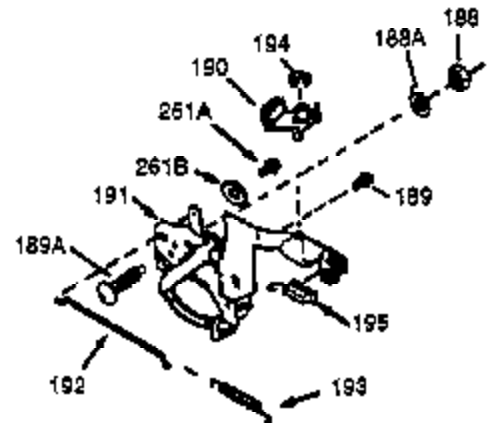

ILLUSTRATION SHOWS TYPICAL PARTS ONLY. ORDER BY PART NUMBER. PARTS NOT LISTED ARE SUPPLIED BY OEM.

VIEW 2 OF 2

Ref #	Part Number	Qty	Description
92	650815	1	Belleville Washer
93	650390	1	Flywheel Nut
189	650773	1	Screw, 1/4-20 x 1/2"
190	35831	1	Brake Lever
191	570658A	1	S.E. Brake Bracket (Incl. 195)
192	34966	1	Brake Control Link
193	34965	1	Brake Spring
194	32309	1	Retaining Ring
195	610973	1	Terminal
230	34338	1	Air Cleaner Gasket
238	650806	2	Screw, 10-32 x 5/8"
240	450234	1	Air Cleaner Body
245B	450235	1	Air Cleaner Filter
245	450236	1	Air Cleaner Filter
248	33008	1	Air Cleaner Tube
250	33007	1	Air Cleaner Cover
261A	650853	1	Screw, 1/4-20 x 1/2"
261B	650854	1	Washer
285	590551	1	Starter Cup
326	450237	1	Plug
350	570682	1	Primer Assembly
351	570656	1	Primer Line
370C	36260	1	Primer Decal
370I	550213	1	Warning Decal
370K	36695	1	Starter Decal