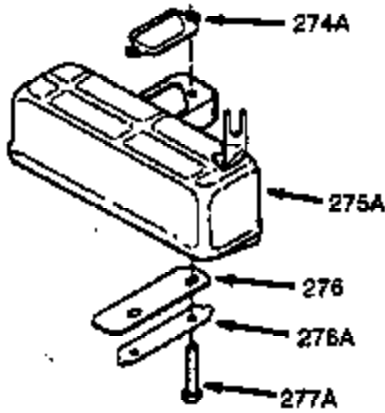

ILLUSTRATION SHOWS TYPICAL PARTS ONLY. ORDER BY PART NUMBER. PARTS NOT LISTED ARE SUPPLIED BY OEM.

VIEW 2 OF 2

Ref #	Part Number	Qty	Description
92	650815	1	Belleville Washer
93	650390	1	Flywheel Nut
189	650773	1	Screw, 1/4-20 x 1/2"
190	35831	1	Brake Lever
191	570658A	1	S.E. Brake Bracket (Incl. 195)
192	34966	1	Brake Control Link
193	34965	1	Brake Spring
194	32309	1	Retaining Ring
195	610973	1	Terminal
230	34338	1	Air Cleaner Gasket
238	650806	2	Screw, 10-32 x 5/8"
240	450234	1	Air Cleaner Body
245B	450235	1	Air Cleaner Filter
245	450236	1	Air Cleaner Filter
248	33008	1	Air Cleaner Tube
250	33007	1	Air Cleaner Cover
261A	650853	1	Screw, 1/4-20 x 1/2"
261B	650854	1	Washer
285	590551	1	Starter Cup
326	450237	1	Plug
350	570682	1	Primer Assembly
351	570656	1	Primer Line
370C	36260	1	Primer Decal
370I	550213	1	Warning Decal
370K	36695	1	Starter Decal