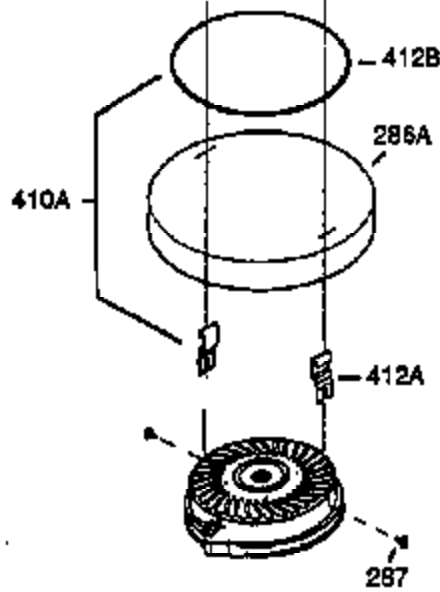

ILLUSTRATION SHOWS TYPICAL PARTS ONLY. ORDER BY PART NUMBER. PARTS NOT LISTED ARE SUPPLIED BY OEM.

VIEW 2 OF 2

Ref #	Part Number	Qty	Description
92	650815	1	Belleville Washer
93	650390	1	Flywheel Nut
189	650773	1	Screw, 1/4-20 x 1/2"
190	35831	1	Brake Lever
191	570658A	1	S.E. Brake Bracket (Incl. 195)
192	34966	1	Brake Control Link
193	34965	1	Brake Spring
194	32309	1	Retaining Ring
195	610973	1	Terminal
230	34338	1	Air Cleaner Gasket
238	650806	2	Screw, 10-32 x 5/8"
240	450234	1	Air Cleaner Body
245B	450235	1	Air Cleaner Filter
245	450236	1	Air Cleaner Filter
248	33008	1	Air Cleaner Tube
250	33007	1	Air Cleaner Cover
261A	650853	1	Screw, 1/4-20 x 1/2"
261B	650854	1	Washer
285	590551	1	Starter Cup
326	450237	1	Plug
350	570682	1	Primer Assembly
351	570656	1	Primer Line
370C	36260	1	Primer Decal
370I	550213	1	Warning Decal
370K	36695	1	Starter Decal