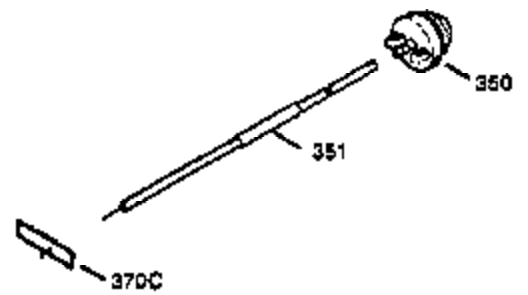

ILLUSTRATION SHOWS TYPICAL PARTS ONLY. ORDER BY PART NUMBER. PARTS NOT LISTED ARE SUPPLIED BY OEM.

VIEW 2 OF 2

Ref #	Part Number	Qty	Description
92	650815	1	Belleville Washer
93	650390	1	Flywheel Nut
189	650773	1	Screw, 1/4-20 x 1/2"
190	35831	1	Brake Lever
191	570658A	1	S.E. Brake Bracket (Incl. 195)
192	34966	1	Brake Control Link
193	34965	1	Brake Spring
194	32309	1	Retaining Ring
195	610973	1	Terminal
230	34338	1	Air Cleaner Gasket
238	650806	2	Screw, 10-32 x 5/8"
240	450234	1	Air Cleaner Body
245B	450235	1	Air Cleaner Filter
245	450236	1	Air Cleaner Filter
248	33008	1	Air Cleaner Tube
250	33007	1	Air Cleaner Cover
261A	650853	1	Screw, 1/4-20 x 1/2"
261B	650854	1	Washer
285	590551	1	Starter Cup
326	450237	1	Plug
350	570682	1	Primer Assembly
351	570656	1	Primer Line
370C	36260	1	Primer Decal
370I	550213	1	Warning Decal
370K	36695	1	Starter Decal