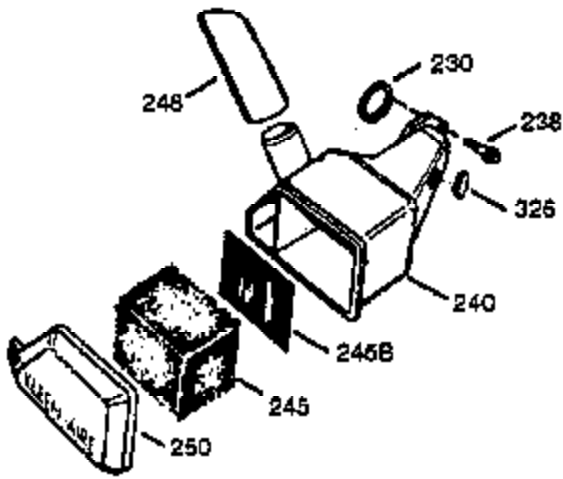

ILLUSTRATION SHOWS TYPICAL PARTS ONLY. ORDER BY PART NUMBER. PARTS NOT LISTED ARE SUPPLIED BY OEM.

VIEW 2 OF 2

Ref #	Part Number	Qty	Description
92	650815	1	Belleville Washer
93	650390	1	Flywheel Nut
189	650773	1	Screw, 1/4-20 x 1/2"
190	35831	1	Brake Lever
191	570658A	1	S.E. Brake Bracket (Incl. 195)
192	34966	1	Brake Control Link
193	34965	1	Brake Spring
194	32309	1	Retaining Ring
195	610973	1	Terminal
230	34338	1	Air Cleaner Gasket
238	650806	2	Screw, 10-32 x 5/8"
240	450234	1	Air Cleaner Body
245B	450235	1	Air Cleaner Filter
245	450236	1	Air Cleaner Filter
248	33008	1	Air Cleaner Tube
250	33007	1	Air Cleaner Cover
261A	650853	1	Screw, 1/4-20 x 1/2"
261B	650854	1	Washer
285	590551	1	Starter Cup
326	450237	1	Plug
350	570682	1	Primer Assembly
351	570656	1	Primer Line
370C	36260	1	Primer Decal
370I	550213	1	Warning Decal
370K	36695	1	Starter Decal