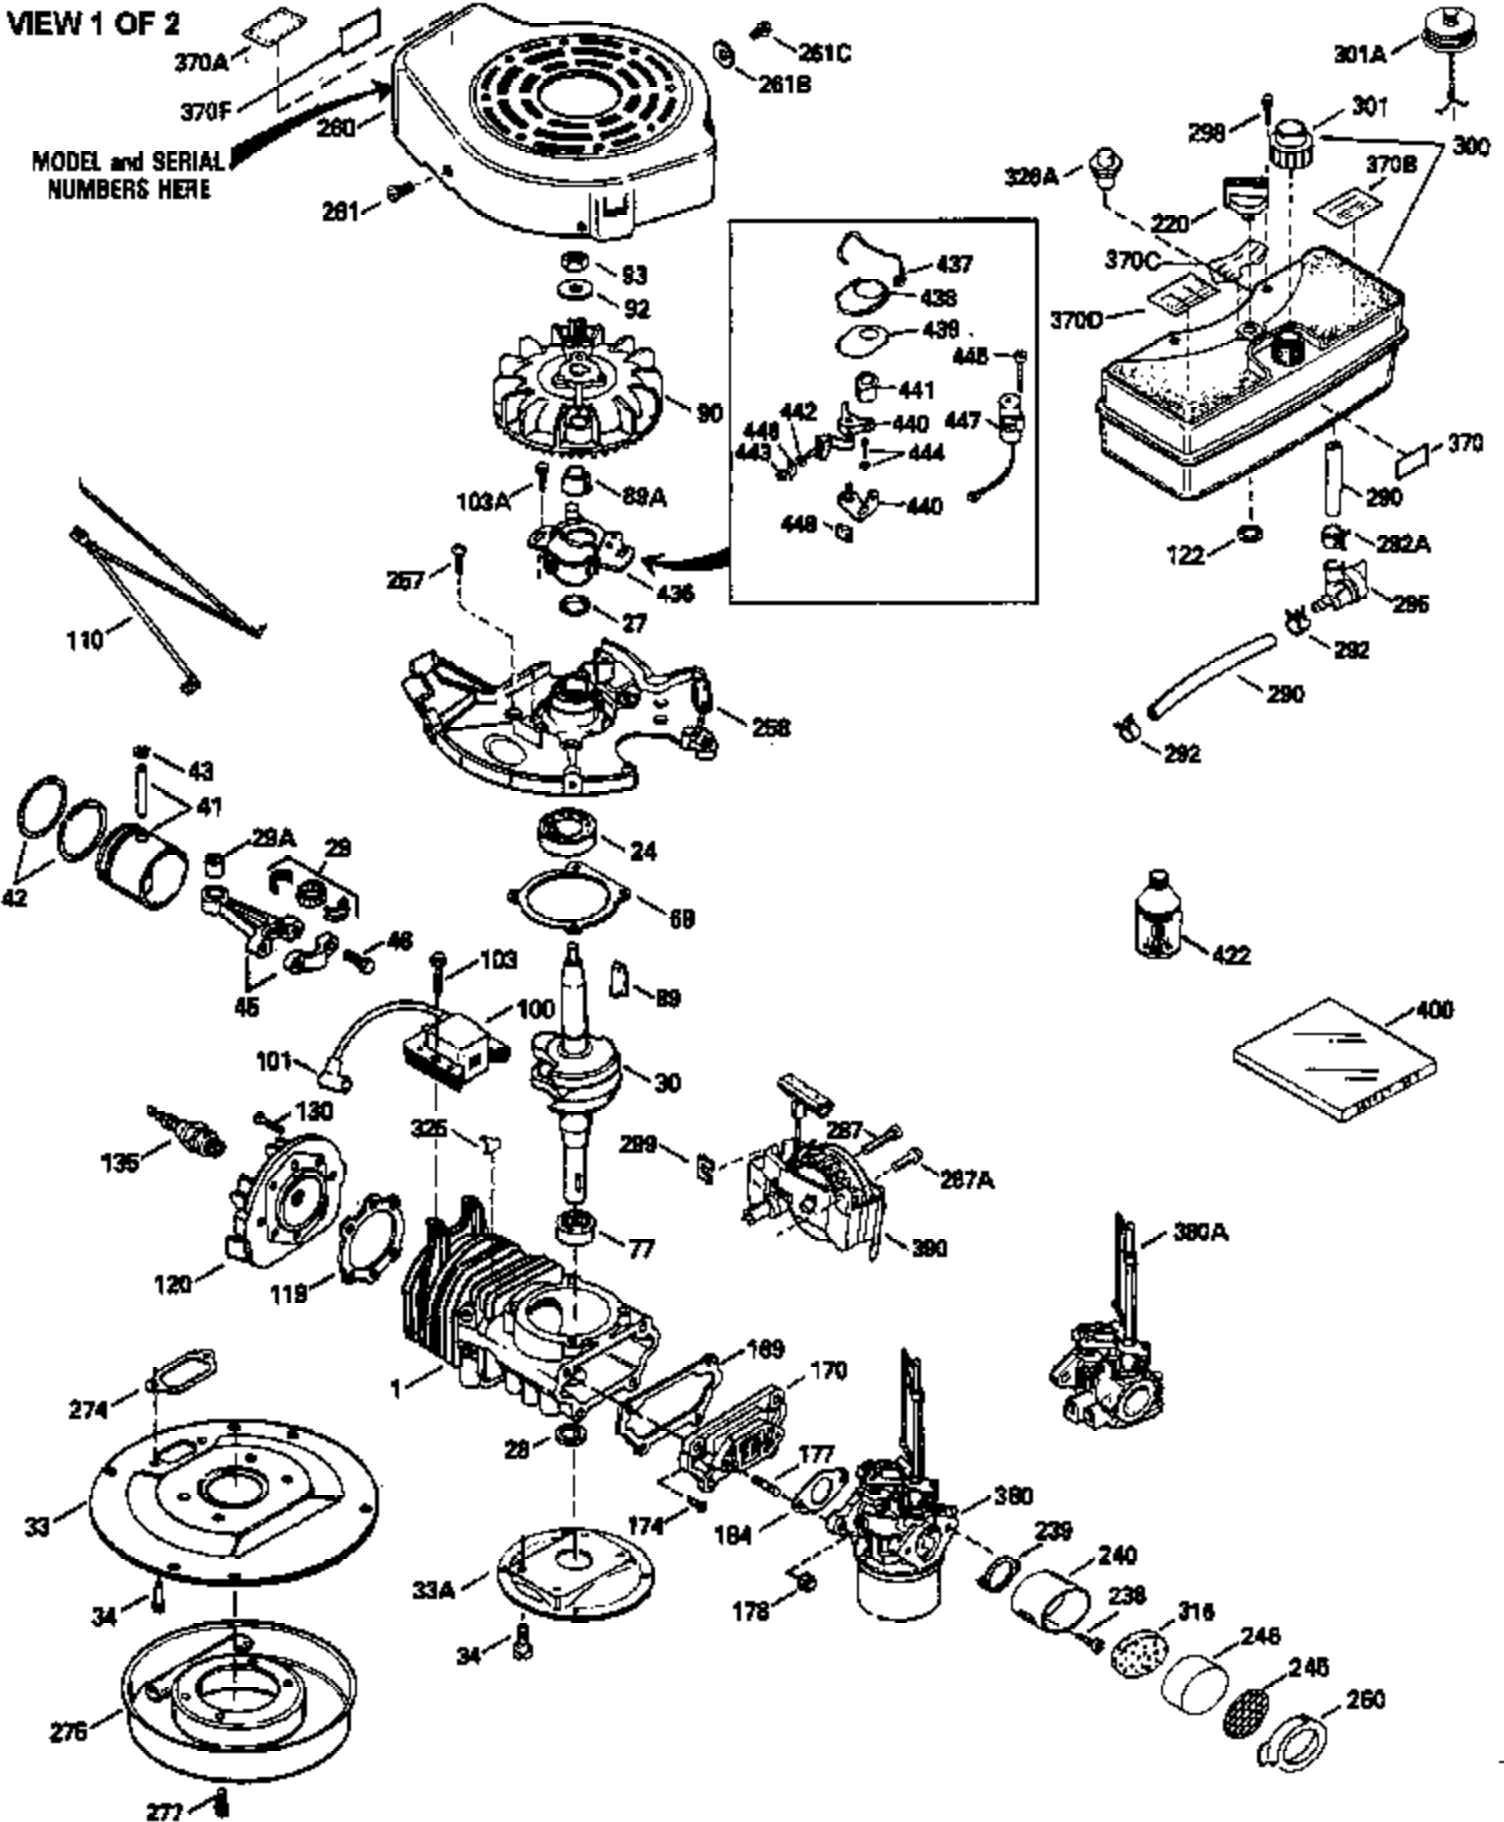

ILLUSTRATION SHOWS TYPICAL PARTS ONLY. ORDER BY PART NUMBER. PARTS NOT LISTED ARE SUPPLIED BY OEM.

VIEW 1 OF 2

MODEL and SERIAL
NUMBERS HERE

Ref #	Part Number	Qty	Description
	1		Cylinder (Order s/b if replacement is req.)
24	530110		Ball Bearing
27	510319		Oil Seal
28	28427		Oil Seal
29A	530104A		Cartridge Bearing
29	530150		Needle Bearing & Liner Set (37 Needle s)
30	290546		Crankshaft
30	330177		Adapter Plate (8" B.C.)
34	650797		Screw, 5/16-18 x 1/2"
41	310272A		Piston & Pin Ass'y. (.010" OS)
41	310283A		Piston & Pin Ass'y. (Std.)(Incl. 43)
42	310190		Ring Set (Std.)
42	310273		Ring Set (.010" OS)
43	310167		Piston Pin Retaining Ring
45	310235B		Connecting Rod Ass'y. (Incl. 29, 29A & 46)
46	650633		Connecting Rod Bolt
69	510292A		* Cylinder Cover Gasket
77	780097		Cartridge Bearing
89A	611032		Adapter Sleeve
90	611112		Flywheel
92	650815		Belleville Washer
93	650390		Flywheel Nut
100	34443A		Solid State Ignition (Incl. 101)
100	730207		Magneto to Solid State Conversion Kit (Includes solid state module, solid state flywheel key, and instructions.)(Use as required on external ignition engines only.)
101	610118		Spark Plug Cover
103	650814		Screw, Torx T-15, 10-24 x 1"
110	611059		Ground Wire
119	510274A		* Cylinder Head Gasket
120	250240B		Cylinder Head
122	570641		Retaining Ring
130	650477		Screw, Torx T-30, 1/4-20 x 3/4"
135	33636		Resistor Spark Plug
169	510323A		* Cover Plate Gasket
170	470152A		Reed & Cover Plate (Incl. 178)
174	650579		Screw, Torx T-25, 10-24 x 1/2"
178	29752		Nut & Lock Washer, 1/4-28
184	510110A		* Carburetor Gasket
192	34966		Brake Control Link
220	570657		Control Knob
257	650911		Screw, Torx T-30, 1/4-20 x 5/8"
258	350427		Blower Housing Base (Incl. 27)
260	350418		Blower Housing
261	650958		Screw, 114-20 x 7/16"
261B	650854		Washer
261C	650773		Screw, 1/4-20 x 1/2"
274	510314		Exhaust Gasket
275	390300		Muffler
277	650911		Screw, Torx T-30, 1/4-20 x 5/8"
290	34357		Fuel Line
292	26460		Fuel Line Clamp
298	650803		Screw, 10-32 x 7/8"
300	410241		Fuel Tank (Incl. 301)
301	410238		Fuel Cap
370A	550223		Name Decal
370B	550213		Warning Decal