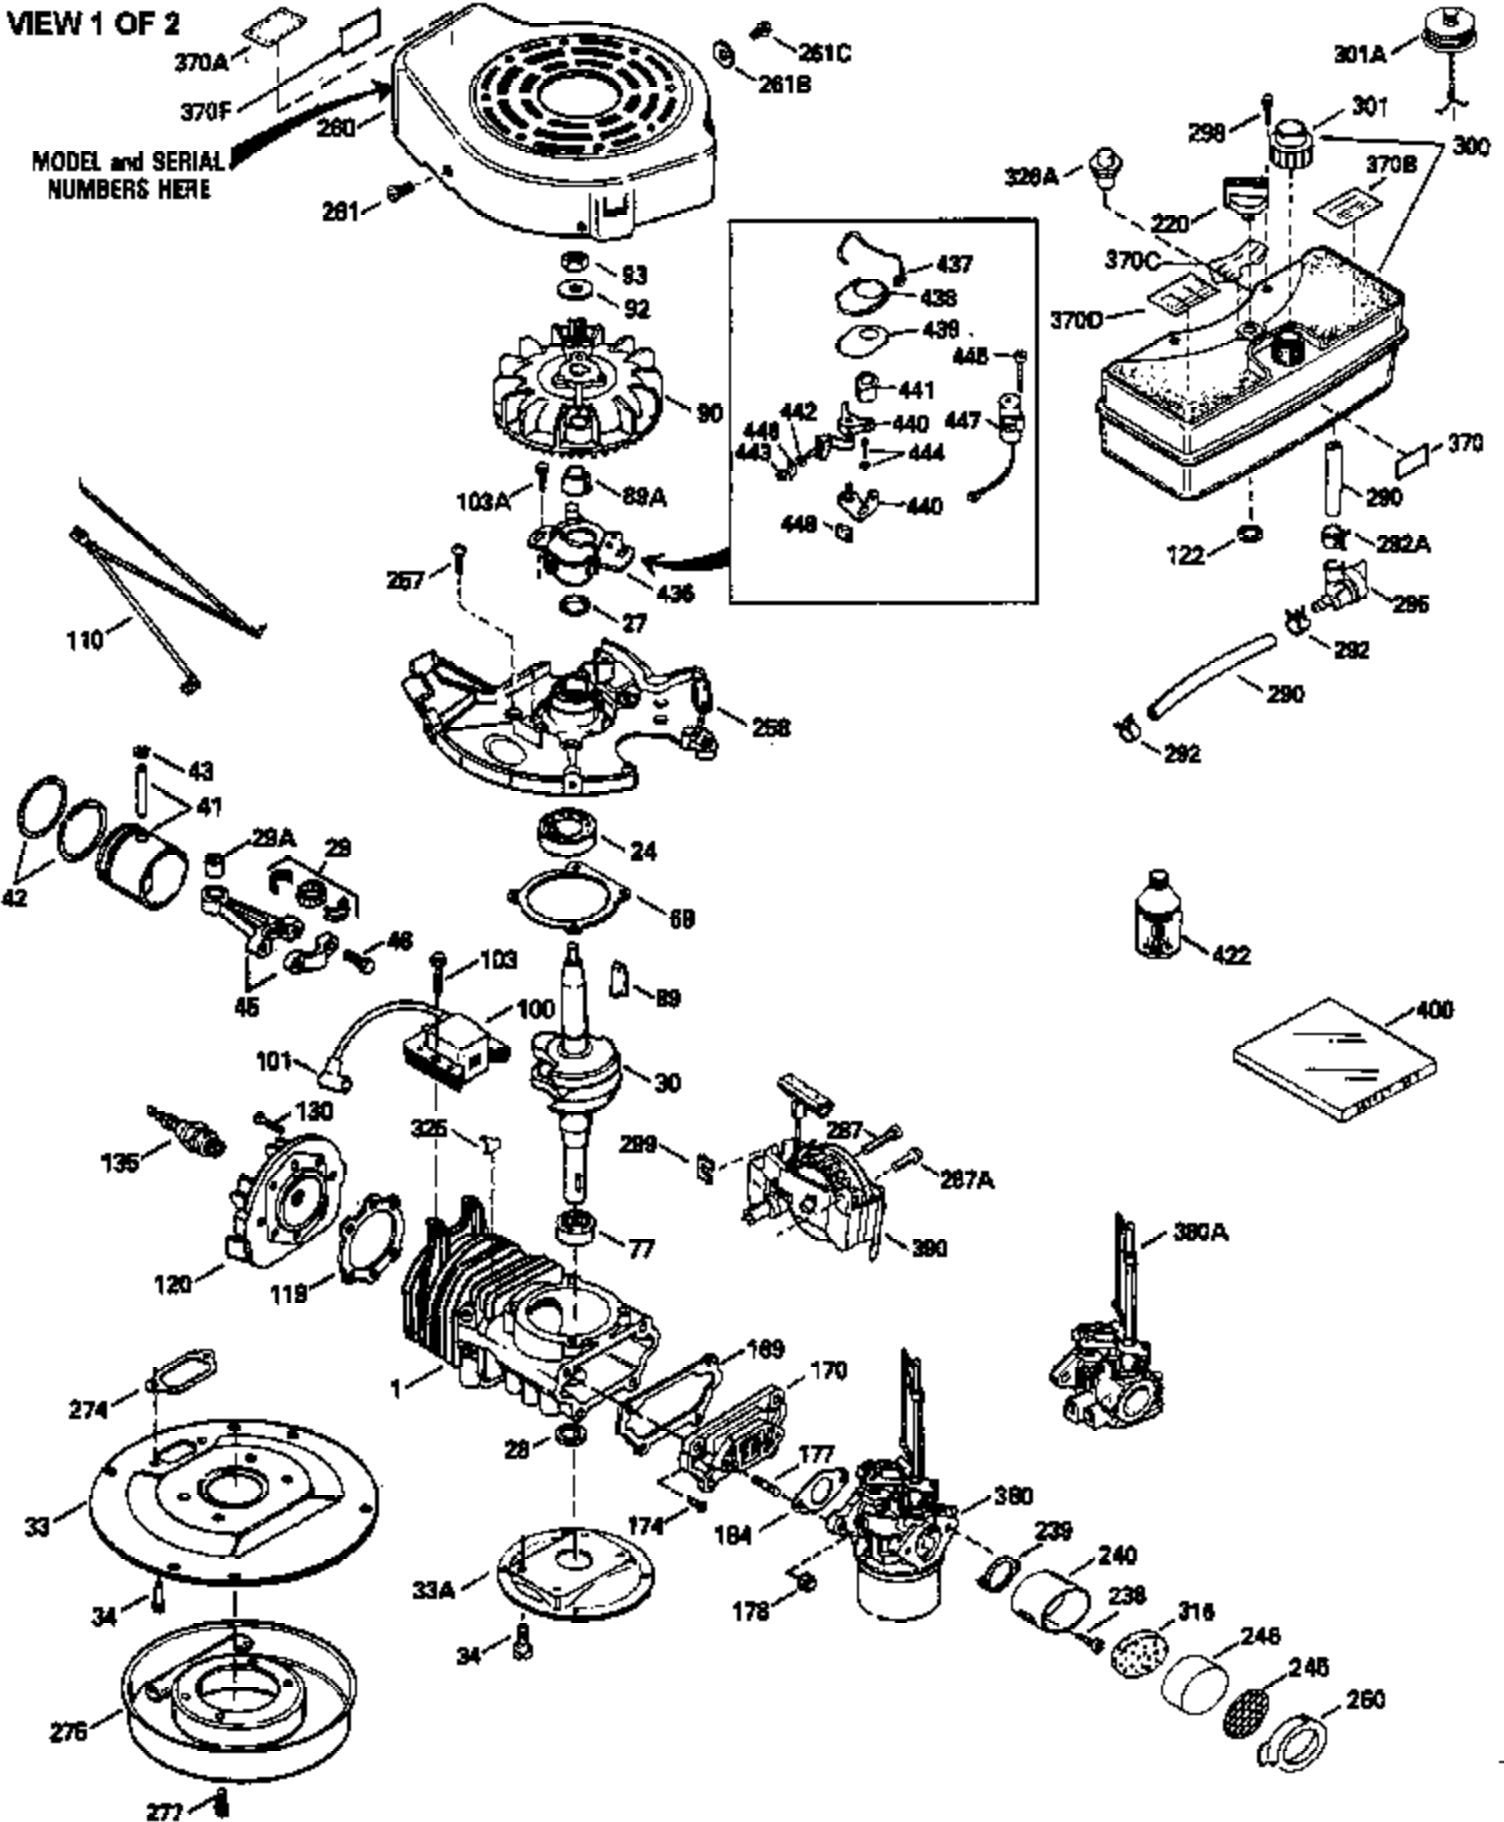

ILLUSTRATION SHOWS TYPICAL PARTS ONLY. ORDER BY PART NUMBER. PARTS NOT LISTED ARE SUPPLIED BY OEM.

VIEW 1 OF 2

MODEL and SERIAL
NUMBERS HERE

Ref #	Part Number	Qty	Description
	1		Cylinder (Order s/b if replacement is req.)
	24 530110		Ball Bearing
	27 510319		Oil Seal
	28 28427		Oil Seal
	29 530150		Needle Bearing & Liner Set (37 Needle s)
	29A 530104A		Cartridge Bearing
	30 290546		Crankshaft
	30 330177		Adapter Plate (8" B.C.)
	34 650797		Screw, 5/16-18 x 1/2"
	41 310272A		Piston & Pin Ass'y. (.010" OS)
	41 310283A		Piston & Pin Ass'y. (Std.)(Incl. 43)
	42 310190		Ring Set (Std.)
	42 310273		Ring Set (.010" OS)
	43 310167		Piston Pin Retaining Ring
	45 310235B		Connecting Rod Ass'y. (Incl. 29, 29A & 46)
	46 650633		Connecting Rod Bolt
	69 510292A		* Cylinder Cover Gasket
	77 780097		Cartridge Bearing
	89A 611032		Adapter Sleeve
	90 611046A		Flywheel
	92 650815		Belleville Washer
	93 650390		Flywheel Nut
	100 34443A		Solid State Ignition (Incl. 101)
	100 730207		Magneto to Solid State Conversion Kit (Includes solid state module, solid state flywheel key, and instructions.)(Use as required on external ignition engines only.)
	101 610118		Spark Plug Cover
	103 650814		Screw, Torx T-15, 10-24 x 1"
	110 611099		Ground Wire
	119 510274A		* Cylinder Head Gasket
	120 250240B		Cylinder Head
	122 570641		Retaining Ring
	130 650477		Screw, Torx T-30, 1/4-20 x 3/4"
	135 33636		Resistor Spark Plug
	169 510323A		* Cover Plate Gasket
	170 470152A		Reed & Cover Plate (Incl. 178)
	174 650579		Screw, Torx T-25, 10-24 x 1/2"
	178 650456		Nut, 1/4-20
	184 510110A		* Carburetor Gasket
	220 570640		Control Knob
	239 510206A		Air Cleaner Gasket
	240 450232		Air Cleaner Body
	245 450205		Air Cleaner Element
	246 450215		Air Cleaner Filter
	250 450216		Air Cleaner Cover
	257 650911		Screw, Torx T-30, 1/4-20 x 5/8"
	258 350408		Blower Housing Base (Incl. 27)
	260 350403		Blower Housing
	261 650958		Screw, 114-20 x 7/16"
	261B 650854		Washer
	274 510314		Exhaust Gasket
	275 390300		Muffler
	277 650911		Screw, Torx T-30, 1/4-20 x 5/8"
	287A 650911		Screw, Torx T-30, 1/4-20 x 5/8"
	287 30646		Screw, 1/4-20 x 1-3/8"
	290 29774		Fuel Line
	292 26460		Fuel Line Clamp