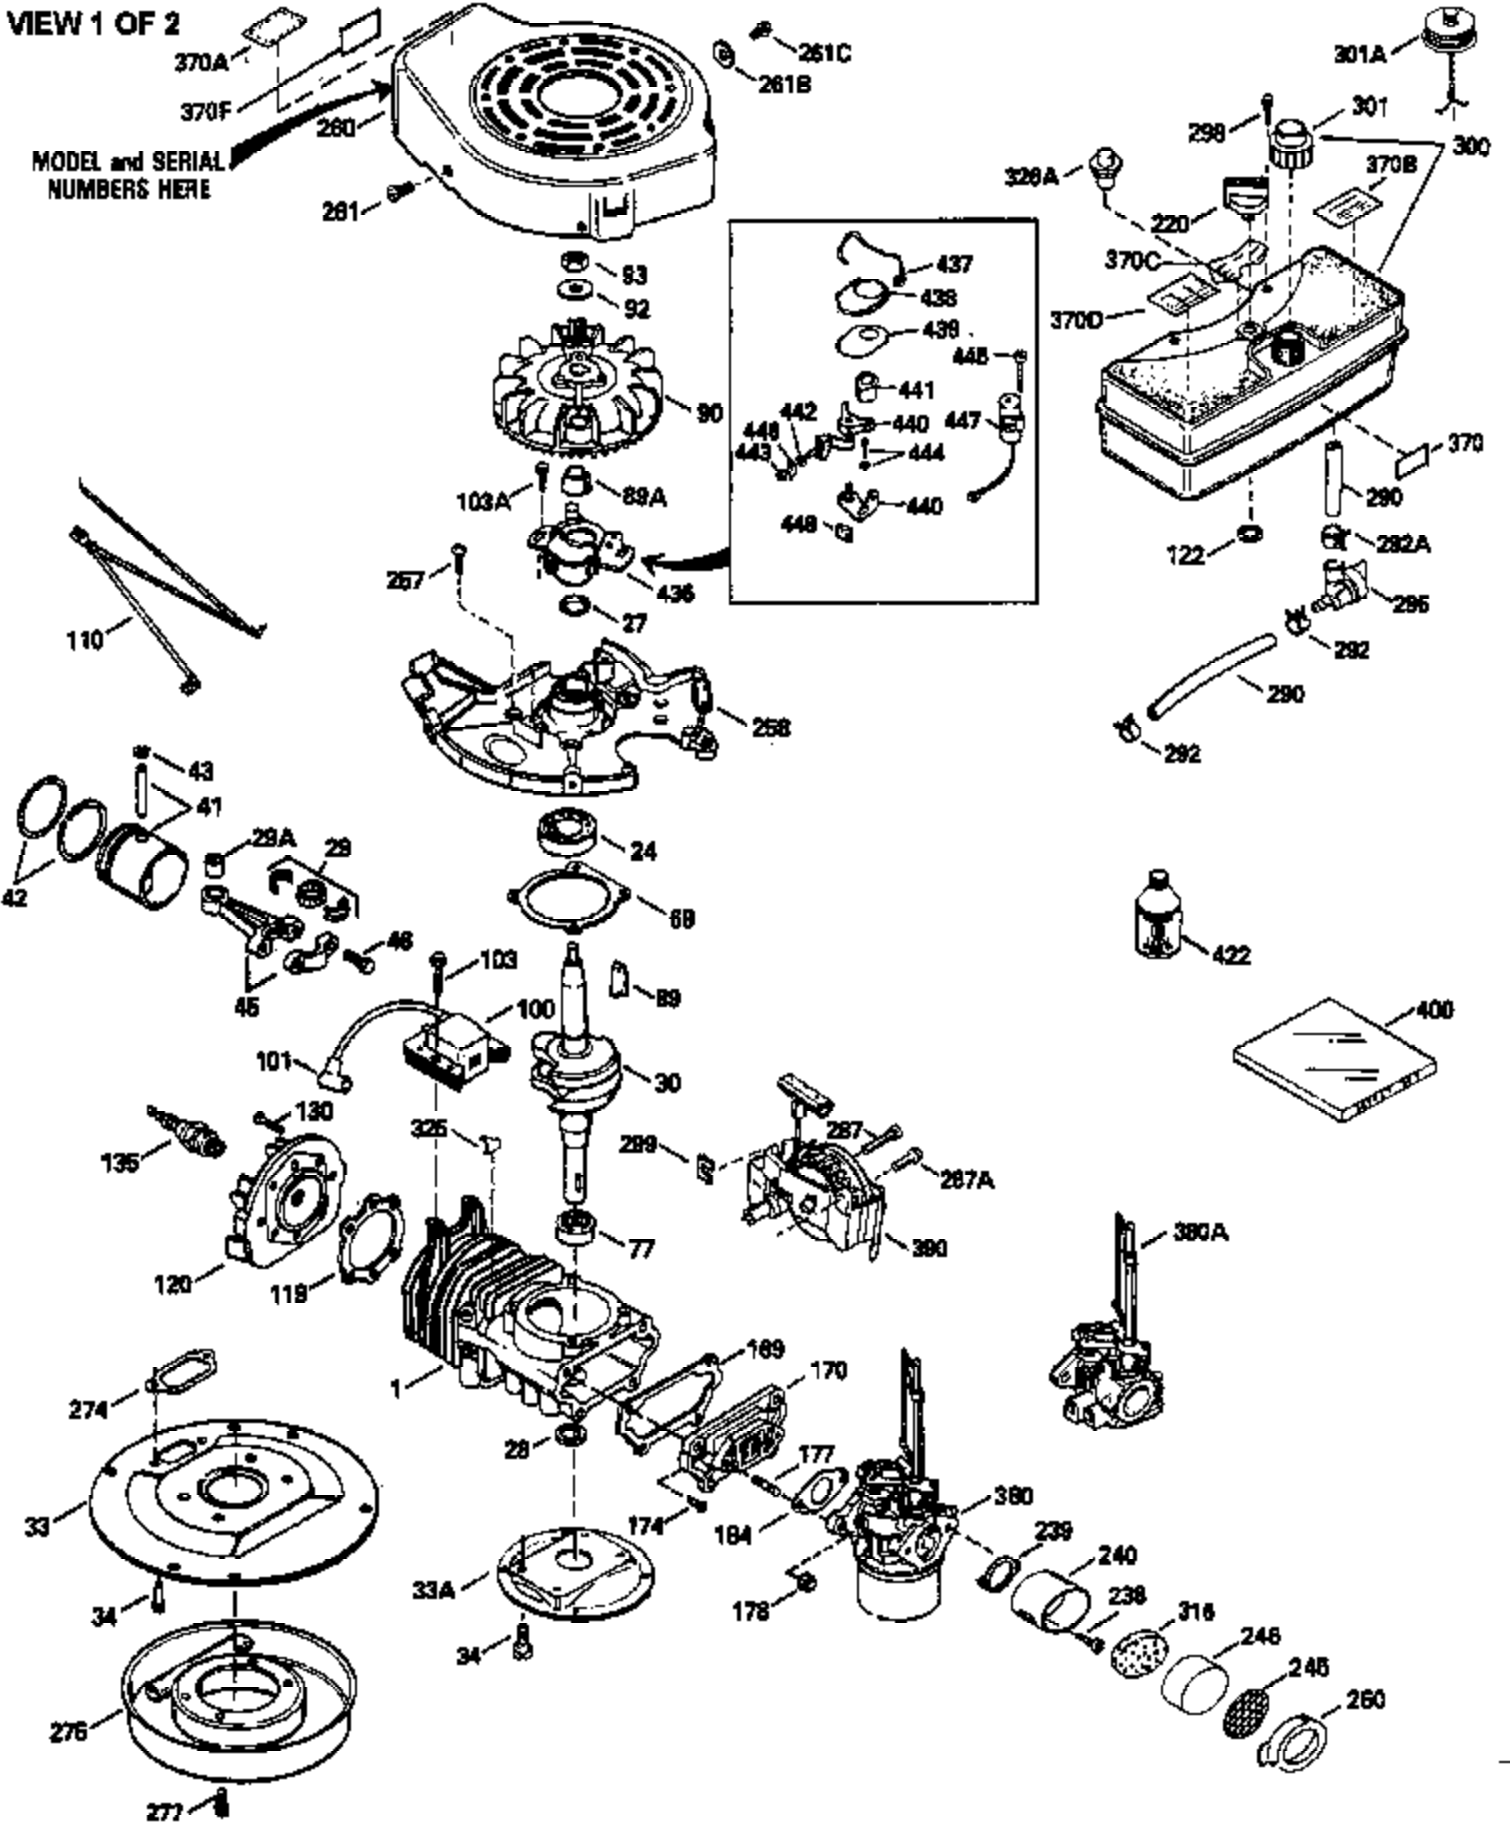

ILLUSTRATION SHOWS TYPICAL PARTS ONLY. ORDER BY PART NUMBER. PARTS NOT LISTED ARE SUPPLIED BY OEM.

VIEW 1 OF 2

MODEL and SERIAL
NUMBERS HERE

Ref #	Part Number	Qty	Description
	1		Cylinder (Order s/b if replacement is req.)
24	530110		Ball Bearing
27	510319		Oil Seal
28	28427		Oil Seal
29A	530104A		Cartridge Bearing
29	530150		Needle Bearing & Liner Set (37 Needle s)
30	290554		Crankshaft
30	330177		Adapter Plate (8" B.C.)
34	650797		Screw, 5/16-18 x 1/2"
41	310272A		Piston & Pin Ass'y. (.010" OS)
41	310283A		Piston & Pin Ass'y. (Std.)(Incl. 43)
42	310190		Ring Set (Std.)
42	310273		Ring Set (.010" OS)
43	310167		Piston Pin Retaining Ring
45	310235B		Connecting Rod Ass'y. (Incl. 29, 29A & 46)
46	650633		Connecting Rod Bolt
69	510292A		* Cylinder Cover Gasket
77	780097		Cartridge Bearing
89A	611032		Adapter Sleeve
90	611046A		Flywheel
92	650815		Belleville Washer
93	650390		Flywheel Nut
100	34443A		Solid State Ignition (Incl. 101)
100	730207		Magneto to Solid State Conversion Kit (Includes solid state module, solid state flywheel key, and instructions.)(Use as required on external ignition engines only.)
101	610118		Spark Plug Cover
103	650814		Screw, Torx T-15, 10-24 x 1"
110	611061		Ground Wire
119	510274A		* Cylinder Head Gasket
120	250240B		Cylinder Head
130	650477		Screw, Torx T-30, 1/4-20 x 3/4"
135	33636		Resistor Spark Plug
169	510323A		* Cover Plate Gasket
170	470152A		Reed & Cover Plate (Incl. 178)
174	650579		Screw, Torx T-25, 10-24 x 1/2"
178	650456		Nut, 1/4-20
184	510110A		* Carburetor Gasket
192	34966		Brake Control Link
238	650431		Screw, Torx T-25, 10-32 x 5/8"
239	510206A		Air Cleaner Gasket
257	650561		Screw, 1/4-20 x 5/8"
258	350427		Blower Housing Base (Incl. 27)
260	350418		Blower Housing
261	650958		Screw, 1/4-20 x 7/16"
261B	650854		Washer
261C	650773		Screw, 1/4-20 x 1/2"
274	510314		Exhaust Gasket
275	390300		Muffler
277	650911		Screw, Torx T-30, 1/4-20 x 5/8"
290	29774		Fuel Line
292	26460		Fuel Line Clamp
298	650803		Screw, 10-32 x 7/8"
300	410241		Fuel Tank (Incl. 301)
301	410238		Fuel Cap
326A	570663		Fuel Tank Plug