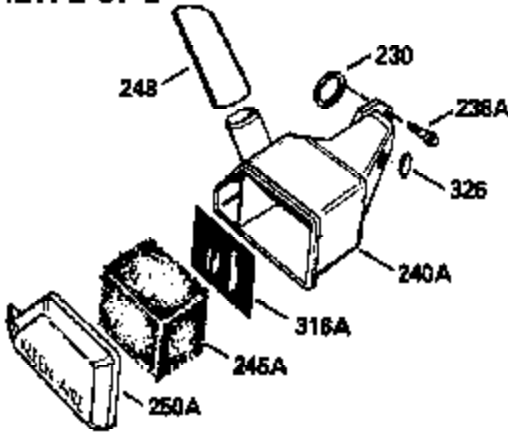

ILLUSTRATION SHOWS TYPICAL PARTS ONLY. ORDER BY PART NUMBER. PARTS NOT LISTED ARE SUPPLIED BY OEM.

VIEW 2 OF 2

Ref #	Part Number	Qty	Description
	92 650815		Belleville Washer
	93 650390		Flywheel Nut
189A	650911		Screw, Torx T-30, 1/4-20 x 5/8" (As r eq.)
189	650773		Screw, 1/4-20 x 1/2"
190	35831		Brake Lever
191	570658A		S.E. Brake Bracket
192	34966		Brake Control Link
193	34965		Brake Spring
197	32309		Retaining Ring
237	32971		Air Cleaner Adapter
245C	35066		Air Cleaner Element
247A	35068		Air Cleaner Clamp
249	35067		Air Cleaner Collar
250B	35065		Air Cleaner Cover
261A	650853		Screw, Torx T-30, 1/4-20 x 1/2"
261B	650854		Washer
285	590551		Starter Cup
287B			Rivet (Can be purchased locally)
329	610973		Terminal
350	570682		Primer Bulb
351	570656		Primer Line
357	36412		Starter Rope Retainer
358	35168		Rope Guide
390A	590420A		Rewind Starter (Refer to Division 5, Section C, page 25 or Fiche 23B, Grid G-11 for breakdown)