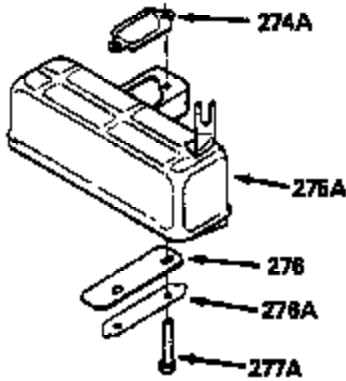

ILLUSTRATION SHOWS TYPICAL PARTS ONLY. ORDER BY PART NUMBER. PARTS NOT LISTED ARE SUPPLIED BY OEM.

VIEW 2 OF 2

Ref #	Part Number	Qty	Description
	92 650815		Belleville Washer
	93 650390		Flywheel Nut
189A	650911		Screw, Torx T-30, 1/4-20 x 5/8" (As r eq.)
189	650773		Screw, 1/4-20 x 1/2"
190	35831		Brake Lever
191	570658A		S.E. Brake Bracket
192	34966		Brake Control Link
193	34965		Brake Spring
197	32309		Retaining Ring
237	32971		Air Cleaner Adapter
245C	35066		Air Cleaner Element
247A	35068		Air Cleaner Clamp
249	35067		Air Cleaner Collar
250B	35065		Air Cleaner Cover
261A	650853		Screw, Torx T-30, 1/4-20 x 1/2"
261B	650854		Washer
285	590551		Starter Cup
287B			Rivet (Can be purchased locally)
329	610973		Terminal
350	570682		Primer Bulb
351	570656		Primer Line
357	36412		Starter Rope Retainer
358	35168		Rope Guide
390A	590420A		Rewind Starter (Refer to Division 5, Section C, page 25 or Fiche 23B, Grid G-11 for breakdown)