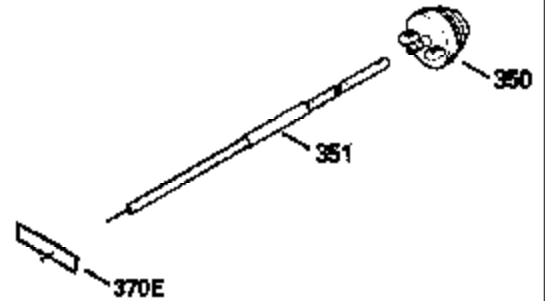

ILLUSTRATION SHOWS TYPICAL PARTS ONLY. ORDER BY PART NUMBER. PARTS NOT LISTED ARE SUPPLIED BY OEM.

VIEW 2 OF 2

Ref #	Part Number	Qty	Description
	92 650815		Belleville Washer
	93 650390		Flywheel Nut
189A	650911		Screw, Torx T-30, 1/4-20 x 5/8" (As r eq.)
189	650773		Screw, 1/4-20 x 1/2"
190	35831		Brake Lever
191	570658A		S.E. Brake Bracket
192	34966		Brake Control Link
193	34965		Brake Spring
197	32309		Retaining Ring
237	32971		Air Cleaner Adapter
245C	35066		Air Cleaner Element
247A	35068		Air Cleaner Clamp
249	35067		Air Cleaner Collar
250B	35065		Air Cleaner Cover
261A	650853		Screw, Torx T-30, 1/4-20 x 1/2"
261B	650854		Washer
285	590551		Starter Cup
287B			Rivet (Can be purchased locally)
329	610973		Terminal
350	570682		Primer Bulb
351	570656		Primer Line
357	36412		Starter Rope Retainer
358	35168		Rope Guide
390A	590420A		Rewind Starter (Refer to Division 5, Section C, page 25 or Fiche 23B, Grid G-11 for breakdown)