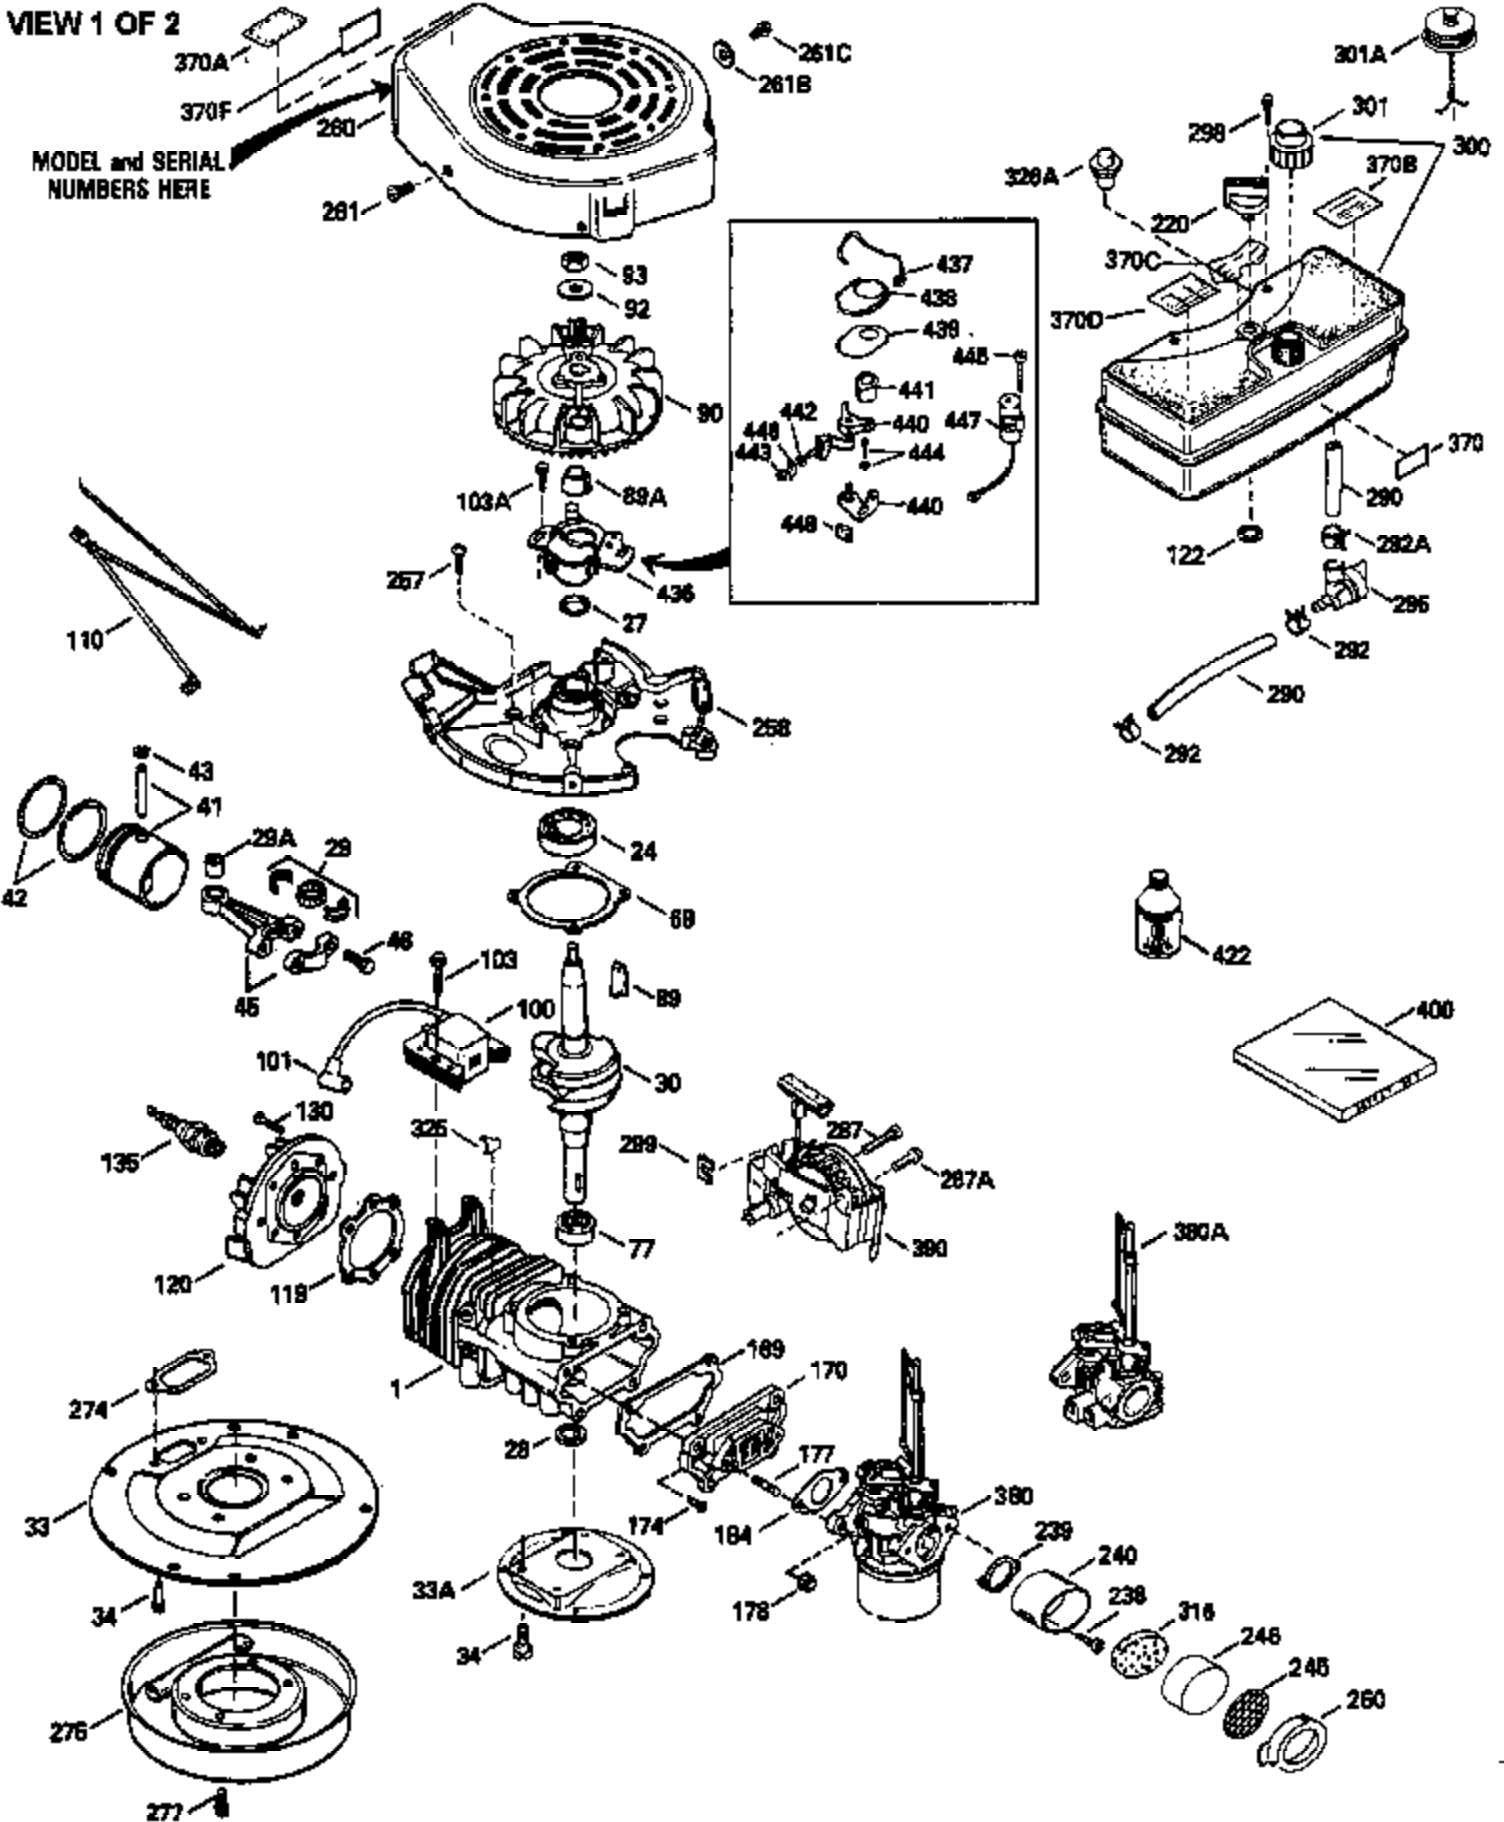

ILLUSTRATION SHOWS TYPICAL PARTS ONLY. ORDER BY PART NUMBER. PARTS NOT LISTED ARE SUPPLIED BY OEM.

VIEW 1 OF 2

MODEL and SERIAL
NUMBERS HERE

Ref #	Part Number	Qty	Description
	1		Cylinder (Order s/b if replacement is req.)
24	530110		Ball Bearing
27	510319		Oil Seal
28	28427		Oil Seal
29A	530104A		Cartridge Bearing
29	530151		Needle Bearing & Liner Set (30 Needle s)
30	290593		Crankshaft & Rod Ass'y. (Incl. 45)
30	330177		Adapter Plate (8" B.C.)
34	650797		Screw, 5/16-18 x 1/2"
41	310272A		Piston & Pin Ass'y. (.010" OS)
41	310283A		Piston & Pin Ass'y. (Std.)(Incl. 43)
42	310190		Ring Set (Std.)
42	310273		Ring Set (.010" OS)
43	310167		Piston Pin Retaining Ring
45	310263		Connecting Rod Ass'y. (Incl. 29, 29A & 46)
46	650633		Connecting Rod Bolt
69	510292A		* Cylinder Cover Gasket
77	780097		Cartridge Bearing
89A	611032		Adapter Sleeve
90	611046A		Flywheel
92	650815		Belleville Washer
93	650390		Flywheel Nut
100	34443A		Solid State Ignition (Incl. 101)
100	730207		Magneto to Solid State Conversion Kit (Includes solid state module, solid state flywheel key, and instructions.)(Use as required on external ignition engines only.)
101	610118		Spark Plug Cover
103	650814		Screw, Torx T-15, 10-24 x 1"
110	611061		Ground Wire
119	510274A		* Cylinder Head Gasket
120	250240B		Cylinder Head
130	650477		Screw, Torx T-30, 1/4-20 x 3/4"
135	33636		Resistor Spark Plug
169	510323A		* Cover Plate Gasket
170	470152A		Reed & Cover Plate (Incl. 178)
174	650579		Screw, Torx T-25, 10-24 x 1/2"
178	650456		Nut, 1/4-20
184	510110A		* Carburetor Gasket
192	34966		Brake Control Link
238	650431		Screw, Torx T-25, 10-32 x 5/8"
239	510206A		Air Cleaner Gasket
257	650561		Screw, 1/4-20 x 5/8"
258	350427		Blower Housing Base (Incl. 27)
260	350418		Blower Housing
261	650958		Screw, 1/4-20 x 7/16"
261B	650854		Washer
261C	650773		Screw, 1/4-20 x 1/2"
274	510314		Exhaust Gasket
275	390300		Muffler
277	650911		Screw, Torx T-30, 1/4-20 x 5/8"
290	29774		Fuel Line
292	26460		Fuel Line Clamp
298	650803		Screw, 10-32 x 7/8"
300	410241		Fuel Tank (Incl. 301)
301	410238		Fuel Cap
326A	570663		Fuel Tank Plug