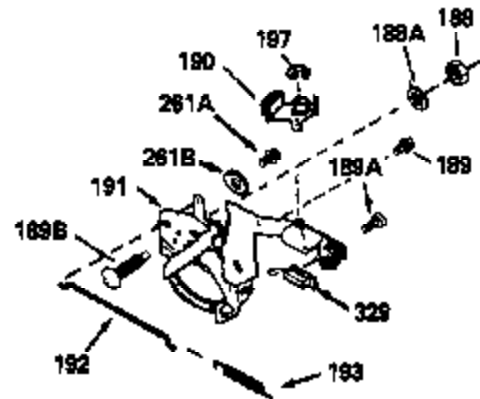

ILLUSTRATION SHOWS TYPICAL PARTS ONLY. ORDER BY PART NUMBER. PARTS NOT LISTED ARE SUPPLIED BY OEM.

VIEW 2 OF 2

Ref #	Part Number	Qty	Description
	92 650815		Belleville Washer
	93 650390		Flywheel Nut
189A	650911		Screw, Torx T-30, 1/4-20 x 5/8" (As r eq.)
189	650773		Screw, 1/4-20 x 1/2"
190	35831		Brake Lever
191	570658A		S.E. Brake Bracket
192	34966		Brake Control Link
193	34965		Brake Spring
197	32309		Retaining Ring
237	32971		Air Cleaner Adapter
245C	35066		Air Cleaner Element
247A	35068		Air Cleaner Clamp
249	35067		Air Cleaner Collar
250B	35065		Air Cleaner Cover
261A	650853		Screw, Torx T-30, 1/4-20 x 1/2"
261B	650854		Washer
285	590551		Starter Cup
287B			Rivet (Can be purchased locally)
329	610973		Terminal
350	570682		Primer Bulb
351	570656		Primer Line
357	36412		Starter Rope Retainer
358	35168		Rope Guide
390A	590420A		Rewind Starter (Refer to Division 5, Section C, page 25 or Fiche 23B, Grid G-11 for breakdown)