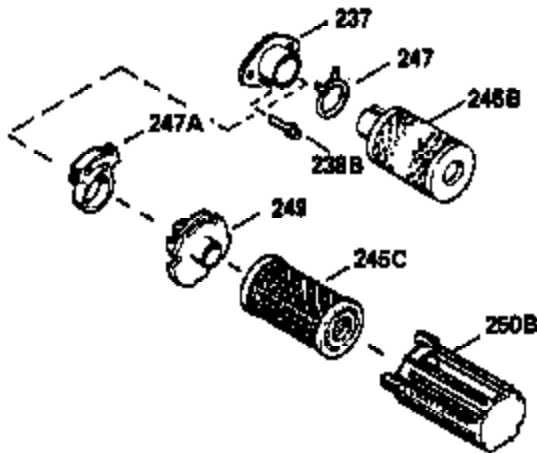

ILLUSTRATION SHOWS TYPICAL PARTS ONLY. ORDER BY PART NUMBER. PARTS NOT LISTED ARE SUPPLIED BY OEM.

VIEW 2 OF 2

Ref #	Part Number	Qty	Description
	92 650815		Belleville Washer
	93 650390		Flywheel Nut
189A	650911		Screw, Torx T-30, 1/4-20 x 5/8" (As r eq.)
189	650773		Screw, 1/4-20 x 1/2"
190	35831		Brake Lever
191	570658A		S.E. Brake Bracket
192	34966		Brake Control Link
193	34965		Brake Spring
197	32309		Retaining Ring
237	32971		Air Cleaner Adapter
245C	35066		Air Cleaner Element
247A	35068		Air Cleaner Clamp
249	35067		Air Cleaner Collar
250B	35065		Air Cleaner Cover
261A	650853		Screw, Torx T-30, 1/4-20 x 1/2"
261B	650854		Washer
285	590551		Starter Cup
287B			Rivet (Can be purchased locally)
329	610973		Terminal
350	570682		Primer Bulb
351	570656		Primer Line
357	36412		Starter Rope Retainer
358	35168		Rope Guide
390A	590420A		Rewind Starter (Refer to Division 5, Section C, page 25 or Fiche 23B, Grid G-11 for breakdown)