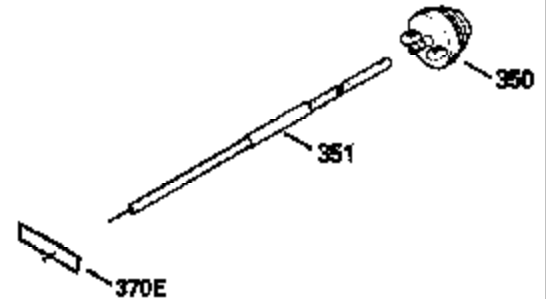

ILLUSTRATION SHOWS TYPICAL PARTS ONLY. ORDER BY PART NUMBER. PARTS NOT LISTED ARE SUPPLIED BY OEM.

VIEW 2 OF 2

Ref #	Part Number	Qty	Description
	92 650815		Belleville Washer
	93 650390		Flywheel Nut
189A	650911		Screw, Torx T-30, 1/4-20 x 5/8" (As r eq.)
230	34338		Air Cleaner Gasket
238A	650806		Screw, 10-32 x 5/8"
240A	450234		Air Cleaner Body
245A	450236		Air Cleaner Element
248	33008		Air Cleaner Tube
250A	33007		Air Cleaner Cover
261B	650854		Washer
316A	450235		Mesh Screen
326	450237		Button Plug