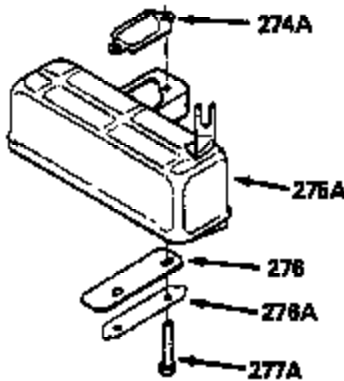

ILLUSTRATION SHOWS TYPICAL PARTS ONLY. ORDER BY PART NUMBER. PARTS NOT LISTED ARE SUPPLIED BY OEM.

VIEW 2 OF 2

Ref #	Part Number	Qty	Description
	92 650815		Belleville Washer
	93 650390		Flywheel Nut
189A	650911		Screw, Torx T-30, 1/4-20 x 5/8" (As r eq.)
230	34338		Air Cleaner Gasket
238A	650806		Screw, 10-32 x 5/8"
240A	450234		Air Cleaner Body
245A	450236		Air Cleaner Element
248	33008		Air Cleaner Tube
250A	33007		Air Cleaner Cover
261B	650854		Washer
316A	450235		Mesh Screen
326	450237		Button Plug