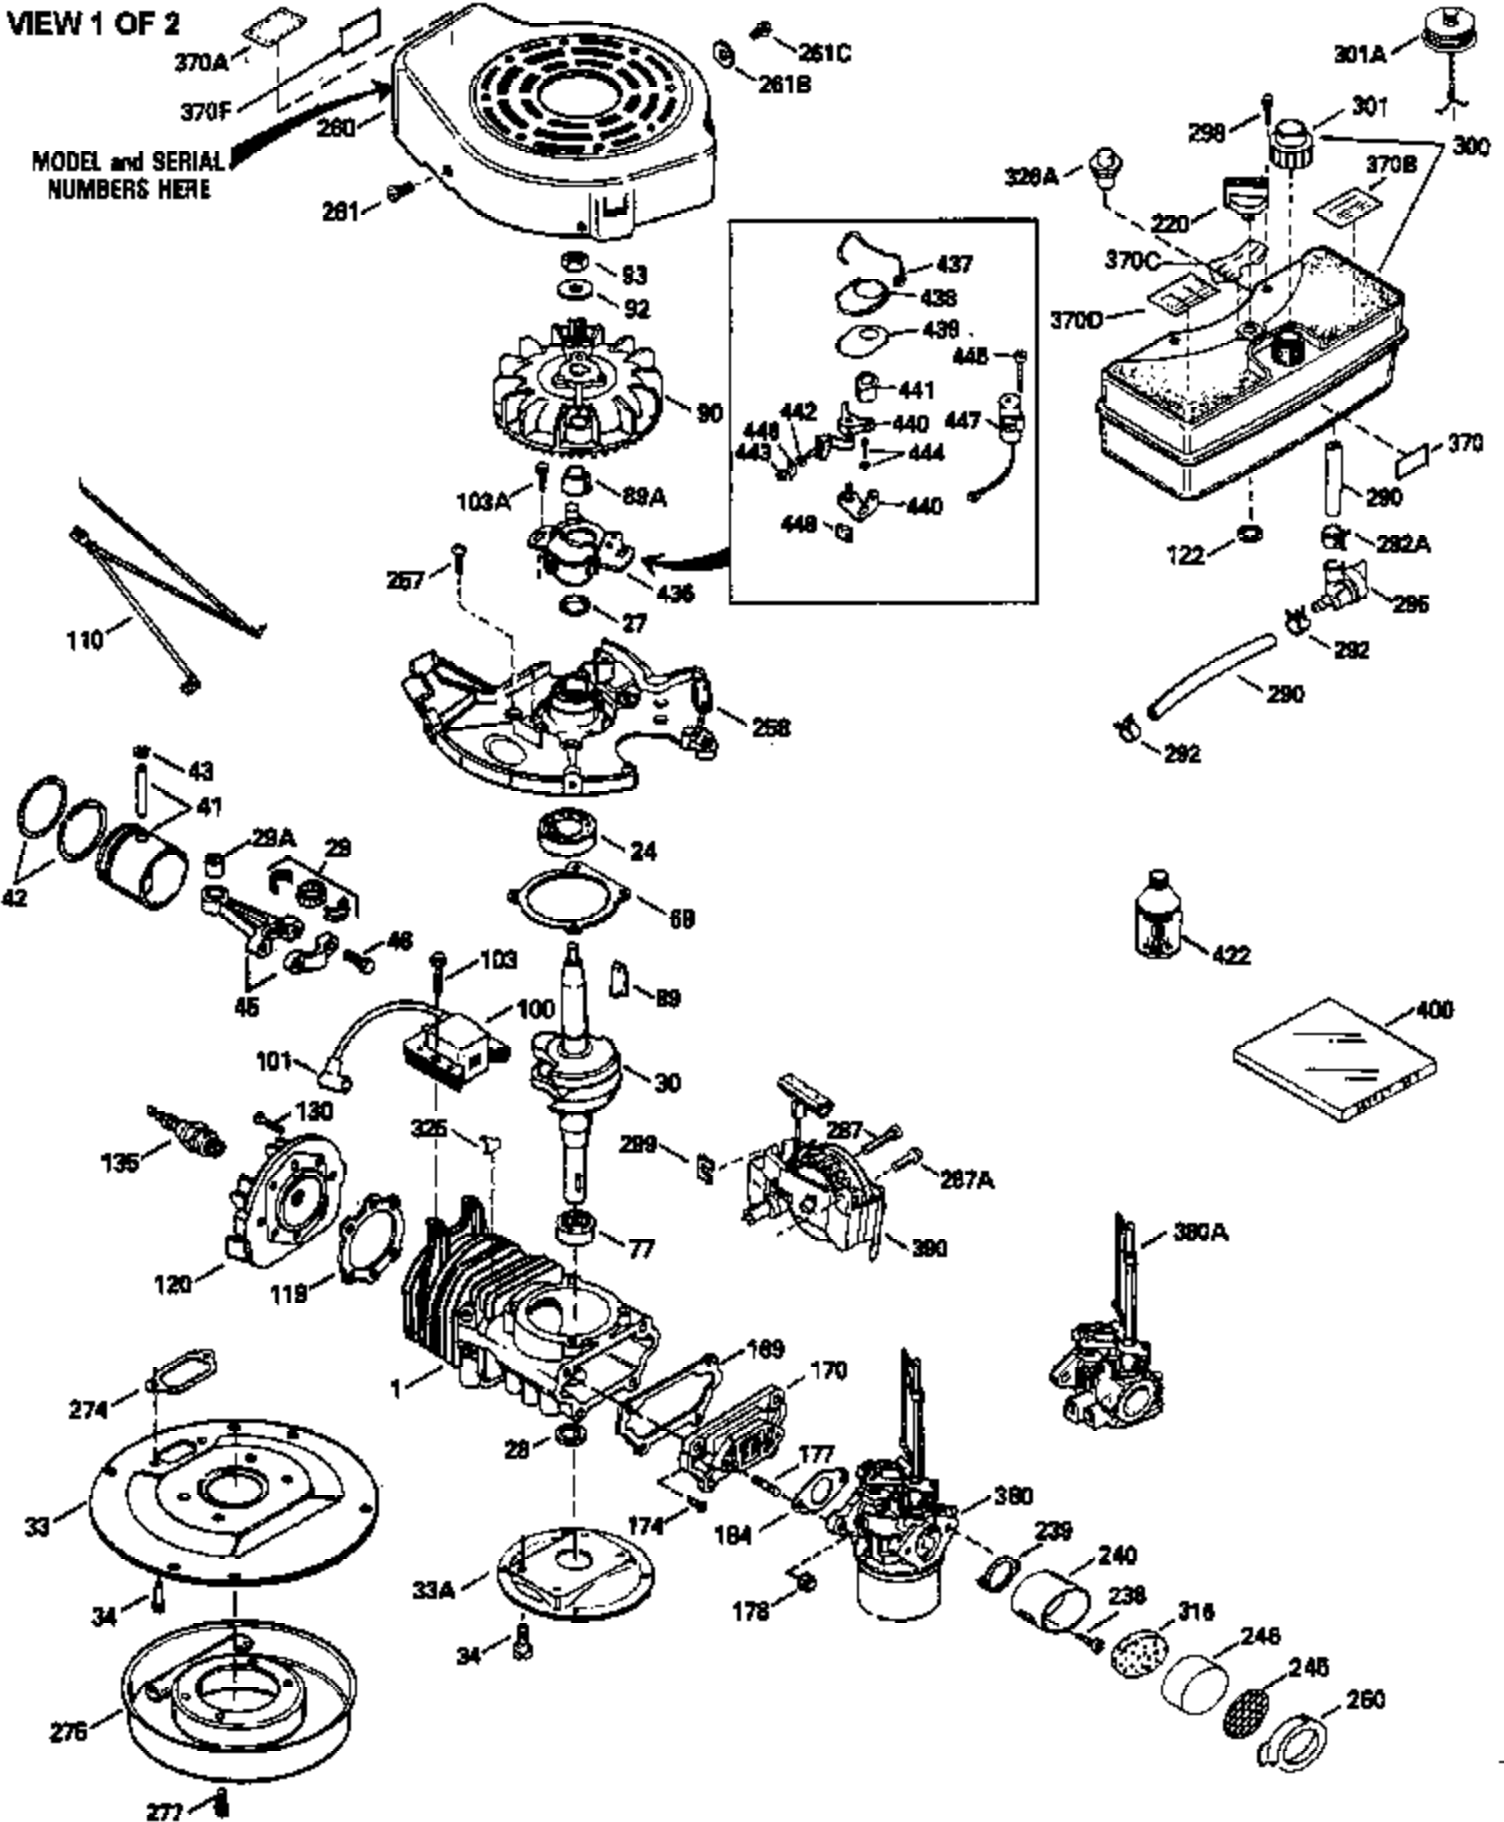

ILLUSTRATION SHOWS TYPICAL PARTS ONLY. ORDER BY PART NUMBER. PARTS NOT LISTED ARE SUPPLIED BY OEM.

VIEW 1 OF 2

MODEL and SERIAL
NUMBERS HERE

Ref #	Part Number	Qty	Description
	1		Cylinder (Order s/b if replacement is req.)
24	530110		Ball Bearing
27	510319		Oil Seal
28	28427		Oil Seal
29	530150		Needle Bearing & Liner Set (37 Needle s)
29A	530104A		Cartridge Bearing
30	290555		Crankshaft
30	330177		Adapter Plate (8" B.C.)
34	650797		Screw, 5/16-18 x 1/2"
41	310272A		Piston & Pin Ass'y. (.010" OS)
41	310283A		Piston & Pin Ass'y. (Std.)(Incl. 43)
42	310190		Ring Set (Std.)
42	310273		Ring Set (.010" OS)
43	310167		Piston Pin Retaining Ring
45	310235B		Connecting Rod Ass'y. (Incl. 29, 29A & 46)
46	650633		Connecting Rod Bolt
69	510292A		* Cylinder Cover Gasket
77	780097		Cartridge Bearing
89A	611032		Adapter Sleeve
90	611046A		Flywheel
92	650815		Belleville Washer
93	650390		Flywheel Nut
100	34443A		Solid State Ignition (Incl. 101)
100	730207		Magneto to Solid State Conversion Kit (Includes solid state module, solid state flywheel key, and instructions.)(Use as required on external ignition engines only.)
101	610118		Spark Plug Cover
103	650814		Screw, Torx T-15, 10-24 x 1"
110	611031		Ground Wire
119	510274A		* Cylinder Head Gasket
120	250240B		Cylinder Head
122	570641		Retaining Ring
130	650477		Screw, Torx T-30, 1/4-20 x 3/4"
135	33636		Resistor Spark Plug
169	510323A		* Cover Plate Gasket
170	470152A		Reed & Cover Plate (Incl. 178)
174	650579		Screw, Torx T-25, 10-24 x 1/2"
178	650456		Nut, 1/4-20
184	510110A		* Carburetor Gasket
220	570640		Control Knob
257	650561		Screw, 1/4-20 x 5/8"
258	350408		Blower Housing Base (Incl. 27)
260	350403		Blower Housing
261	650958		Screw, 1/4-20 x 7/16"
261B	650854		Washer
274	510314		Exhaust Gasket
275	390300		Muffler
277	650911		Screw, Torx T-30, 1/4-20 x 5/8"
287A	650561		Screw, 1/4-20 x 5/8"
287	30646		Screw, 1/4-20 x 1-3/8"
290	29774		Fuel Line
292	26460		Fuel Line Clamp
298	650803		Screw, 10-32 x 7/8"
300	410241		Fuel Tank (Incl. 301)
301	410238		Fuel Cap
370D	550212		Fuel Mix Decal
370B	550213		Warning Decal