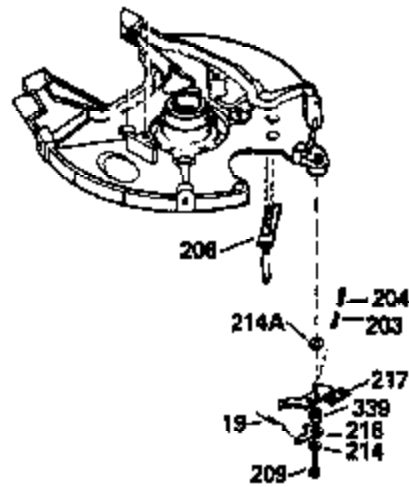

ILLUSTRATION SHOWS TYPICAL PARTS ONLY. ORDER BY PART NUMBER. PARTS NOT LISTED ARE SUPPLIED BY OEM.

VIEW 2 OF 2

Ref #	Part Number	Qty	Description
	92 650815		Belleville Washer
	93 650390		Flywheel Nut
189A	650911		Screw, Torx T-30, 1/4-20 x 5/8" (As r eq.)
230	34338		Air Cleaner Gasket
238A	650806		Screw, 10-32 x 5/8"
240A	450234		Air Cleaner Body
245A	450236		Air Cleaner Element
248	33008		Air Cleaner Tube
250A	33007		Air Cleaner Cover
261B	650854		Washer
316A	450235		Mesh Screen
326	450237		Button Plug