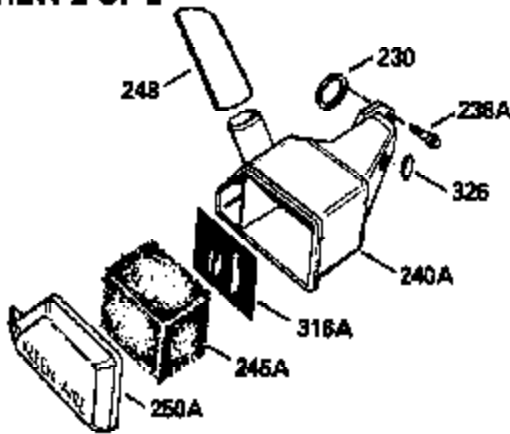

ILLUSTRATION SHOWS TYPICAL PARTS ONLY. ORDER BY PART NUMBER. PARTS NOT LISTED ARE SUPPLIED BY OEM.

VIEW 2 OF 2

Ref #	Part Number	Qty	Description
	92 650815		Belleville Washer
	93 650390		Flywheel Nut
189A	650911		Screw, Torx T-30, 1/4-20 x 5/8" (As r eq.)
230	34338		Air Cleaner Gasket
238A	650806		Screw, 10-32 x 5/8"
240A	450234		Air Cleaner Body
245A	450236		Air Cleaner Element
248	33008		Air Cleaner Tube
250A	33007		Air Cleaner Cover
261B	650854		Washer
316A	450235		Mesh Screen
326	450237		Button Plug