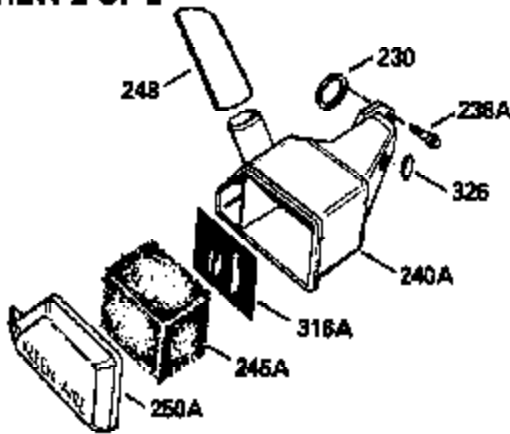

ILLUSTRATION SHOWS TYPICAL PARTS ONLY. ORDER BY PART NUMBER. PARTS NOT LISTED ARE SUPPLIED BY OEM.

VIEW 2 OF 2

Ref #	Part Number	Qty	Description
92	650815		Belleville Washer
93	650390		Flywheel Nut
189A	650911		Screw, Torx T-30, 1/4-20 x 5/8" (As r eq.)
261B	650854		Washer
274A	510257		Exhaust Gasket
275A	390310		Muffler
276A	390312		Locking Plate
276	390311		Support Plate
277A	650488		Screw, 1/4-20 x 1-1/4"