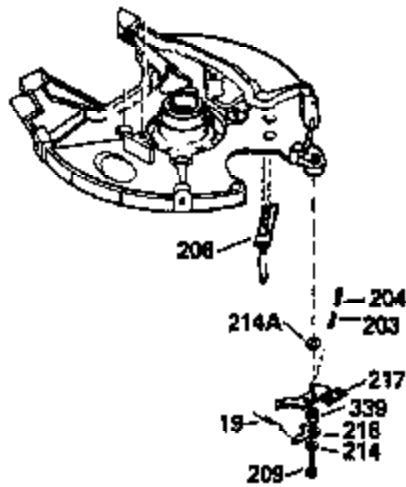

Ref #	Part Number	Qty	Description
380	632364		Carburetor (Incl. 184) (Refer to Division 5, Section A, page A1-42 or Fiche 23B, Grid F-13 for breakdown)
390	590552		Side Mount Rewind Starter (Refer to Division 5, Section C, page 32 or Fiche 23B, Grid G-13 for breakdown)
400	510295A		* Gasket Set (Incl. items marked *)
422	730227A		2-Cycle Oil (8 oz.)

ILLUSTRATION SHOWS TYPICAL PARTS ONLY. ORDER BY PART NUMBER. PARTS NOT LISTED ARE SUPPLIED BY OEM.

VIEW 2 OF 2

Ref #	Part Number	Qty	Description
92	650815		Belleville Washer
93	650390		Flywheel Nut
189A	650911		Screw, Torx T-30, 1/4-20 x 5/8" (As r eq.)
261B	650854		Washer
274A	510257		Exhaust Gasket
275A	390310		Muffler
276A	390312		Locking Plate
276	390311		Support Plate
277A	650488		Screw, 1/4-20 x 1-1/4"