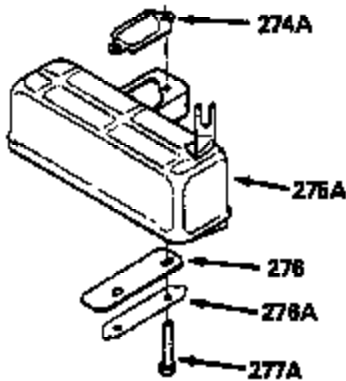

ILLUSTRATION SHOWS TYPICAL PARTS ONLY. ORDER BY PART NUMBER. PARTS NOT LISTED ARE SUPPLIED BY OEM.

VIEW 2 OF 2

Ref #	Part Number	Qty	Description
92	650815		Belleville Washer
93	650390		Flywheel Nut
189A	650911		Screw, Torx T-30, 1/4-20 x 5/8" (As r eq.)
261B	650854		Washer
274A	510257		Exhaust Gasket
275A	390310		Muffler
276A	390312		Locking Plate
276	390311		Support Plate
277A	650488		Screw, 1/4-20 x 1-1/4"