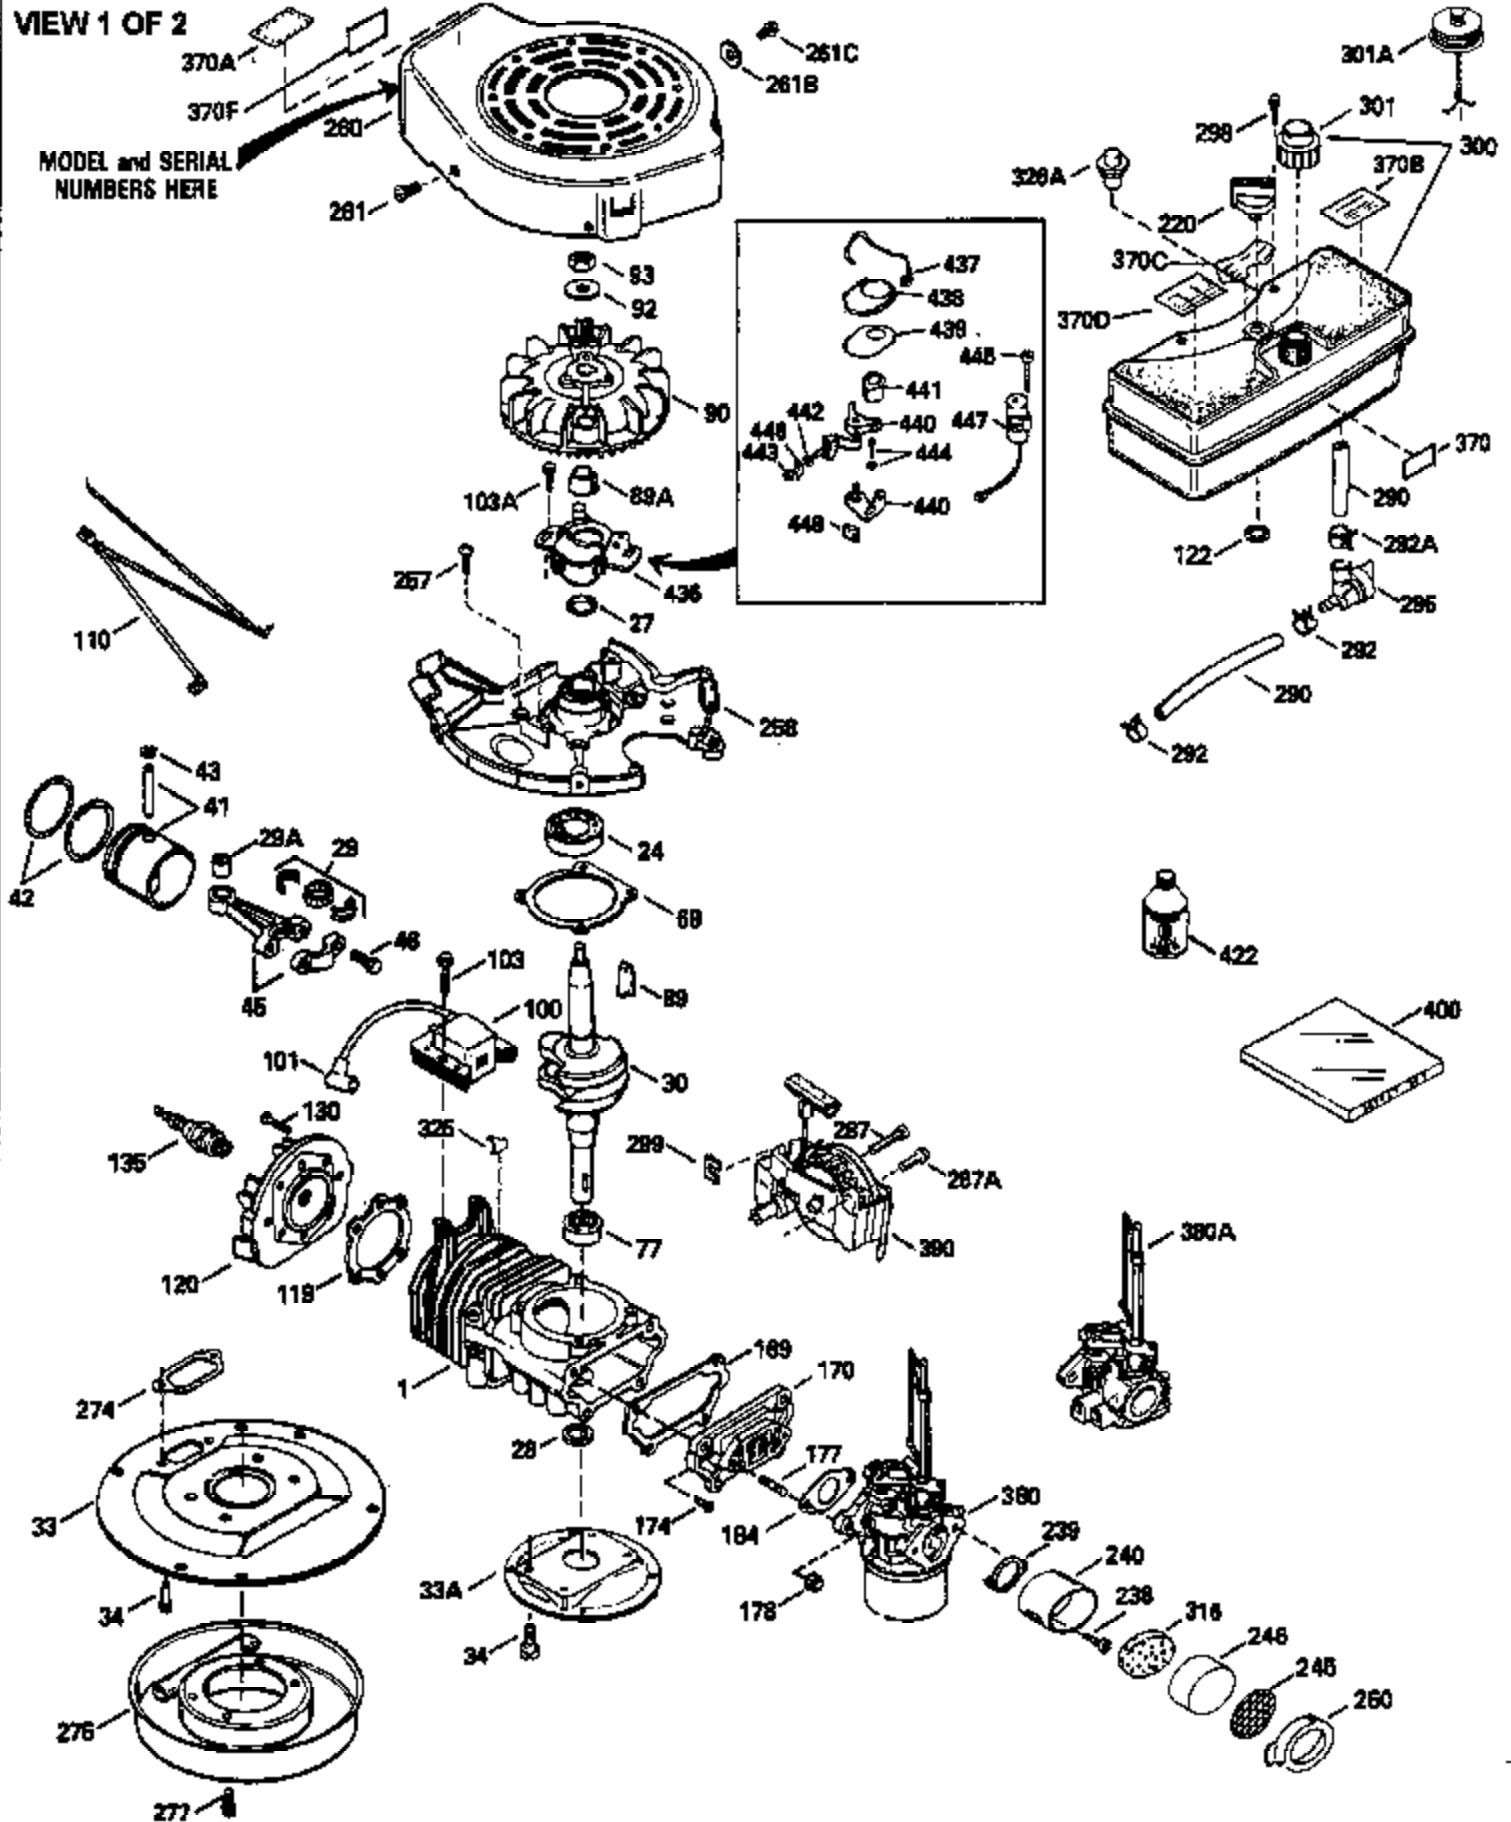

ILLUSTRATION SHOWS TYPICAL PARTS ONLY. ORDER BY PART NUMBER. PARTS NOT LISTED ARE SUPPLIED BY OEM.

VIEW 1 OF 2

MODEL and SERIAL NUMBERS HERE

Ref #	Part Number	Qty	Description
	1		Cylinder (Order s/b if replacement is req.)
24	530110		Ball Bearing
27	510319		Oil Seal
28	28427		Oil Seal
29	530151		Needle Bearing & Liner Set (30 Needle s)
29A	530104A		Cartridge Bearing
30	290592		Crankshaft & Rod Ass'y. (Incl. 45)
30	330177		Adapter Plate (8" B.C.)
34	650797		Screw, 5/16-18 x 1/2"
41	310272A		Piston & Pin Ass'y. (.010" OS)
41	310283A		Piston & Pin Ass'y. (Std.)(Incl. 43)
42	310190		Ring Set (Std.)
42	310273		Ring Set (.010" OS)
43	310167		Piston Pin Retaining Ring
45	310263		Connecting Rod Ass'y. (Incl. 29, 29A & 46)
46	650633		Connecting Rod Bolt
69	510292A		* Cylinder Cover Gasket
77	780097		Cartridge Bearing
89A	611032		Adapter Sleeve
90	611046A		Flywheel
92	650815		Belleville Washer
93	650390		Flywheel Nut
100	34443A		Solid State Ignition (Incl. 101)
100	730207		Magneto to Solid State Conversion Kit (Includes solid state module, solid state flywheel key, and instructions.)(Use as required on external ignition engines only.)
101	610118		Spark Plug Cover
103	650814		Screw, Torx T-15, 10-24 x 1"
110	611061		Ground Wire
119	510274A		* Cylinder Head Gasket
120	250240B		Cylinder Head
130	650477		Screw, Torx T-30, 1/4-20 x 3/4"
135	33636		Resistor Spark Plug
169	510323A		* Cover Plate Gasket
170	470152A		Reed & Cover Plate (Incl. 178)
174	650579		Screw, Torx T-25, 10-24 x 1/2"
178	650456		Nut, 1/4-20
184	510110A		* Carburetor Gasket
192	34966		Brake Control Link
257	650561		Screw, 1/4-20 x 5/8"
258	350427		Blower Housing Base (Incl. 27)
260	350418		Blower Housing
261	650958		Screw, 1/4-20 x 7/16"
261B	650854		Washer
261C	650773		Screw, 1/4-20 x 1/2"
274	510314		Exhaust Gasket
275	390300		Muffler
277	650911		Screw, Torx T-30, 1/4-20 x 5/8"
298	650803		Screw, 10-32 x 7/8"
326A	570663		Fuel Tank Plug
370B	550213		Warning Decal
370D	550212		Fuel Mix Decal
370A	34686		Name Decal
380	632342		Carburetor (Incl. 184) (Refer to Division 5, Section A, page A1-42 or Fiche 23B, Grid F-13 for breakdown)
400	510295A		* Gasket Set (Incl. items marked *)
422	730227A		2-Cycle Oil (8 oz.)