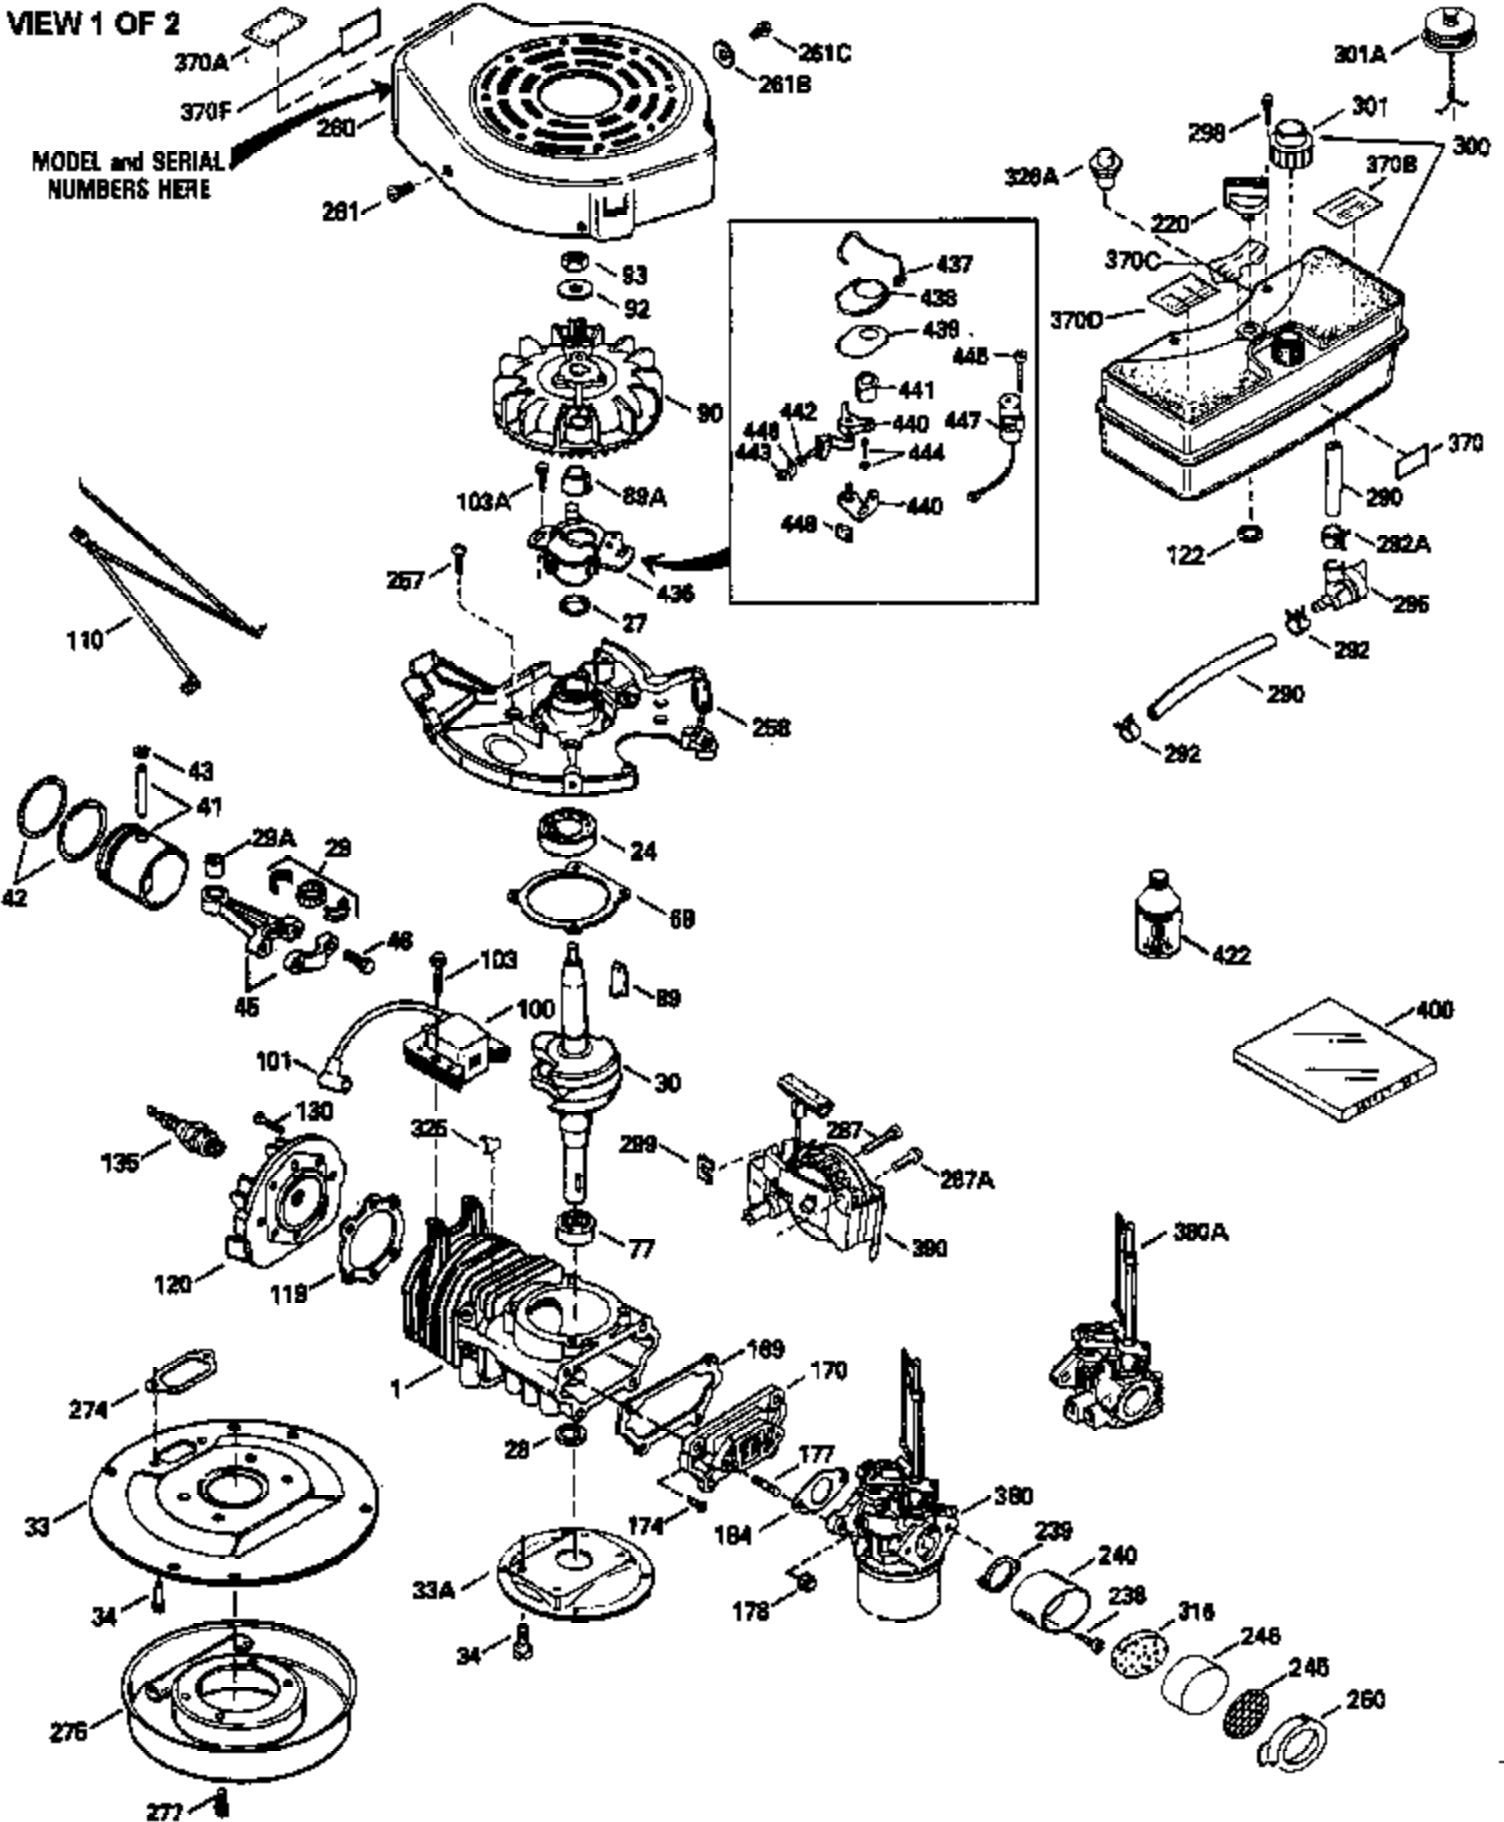

ILLUSTRATION SHOWS TYPICAL PARTS ONLY. ORDER BY PART NUMBER. PARTS NOT LISTED ARE SUPPLIED BY OEM.

VIEW 1 OF 2

MODEL and SERIAL
NUMBERS HERE

Ref #	Part Number	Qty	Description
	1		Cylinder (Order s/b if replacement is req.)
24	530110		Ball Bearing
27	510319		Oil Seal
28	28427		Oil Seal
29A	530104A		Cartridge Bearing
29	530150		Needle Bearing & Liner Set (37 Needle s)
30	290553		Crankshaft
30	330177		Adapter Plate (8" B.C.)
34	650797		Screw, 5/16-18 x 1/2"
41	310272A		Piston & Pin Ass'y. (.010" OS)
41	310283A		Piston & Pin Ass'y. (Std.)(Incl. 43)
42	310190		Ring Set (Std.)
42	310273		Ring Set (.010" OS)
43	310167		Piston Pin Retaining Ring
45	310235B		Connecting Rod Ass'y. (Incl. 29, 29A & 46)
46	650633		Connecting Rod Bolt
69	510292A		* Cylinder Cover Gasket
77	780097		Cartridge Bearing
89A	611032		Adapter Sleeve
90	611046A		Flywheel
92	650815		Belleville Washer
93	650390		Flywheel Nut
100	34443A		Solid State Ignition (Incl. 101)
100	730207		Magneto to Solid State Conversion Kit (Includes solid state module, solid state flywheel key, and instructions.)(Use as required on external ignition engines only.)
101	610118		Spark Plug Cover
103	650814		Screw, Torx T-15, 10-24 x 1"
110	611031		Ground Wire
119	510274A		* Cylinder Head Gasket
120	250240B		Cylinder Head
122	570641		Retaining Ring
130	650477		Screw, Torx T-30, 1/4-20 x 3/4"
135	33636		Resistor Spark Plug
169	510323A		* Cover Plate Gasket
170	470152A		Reed & Cover Plate (Incl. 178)
174	650579		Screw, Torx T-25, 10-24 x 1/2"
178	650456		Nut, 1/4-20
184	510110A		* Carburetor Gasket
220	570640		Control Knob
257	650561		Screw, 1/4-20 x 5/8"
258	350408		Blower Housing Base (Incl. 27)
260	350403		Blower Housing
261	650958		Screw, 1/4-20 x 7/16"
261B	650854		Washer
274	510314		Exhaust Gasket
275	390300		Muffler
277	650911		Screw, Torx T-30, 1/4-20 x 5/8"
287	30646		Screw, 1/4-20 x 1-3/8"
287A	650561		Screw, 1/4-20 x 5/8"
290	29774		Fuel Line
292	26460		Fuel Line Clamp
298	650803		Screw, 10-32 x 7/8"
300	410241		Fuel Tank (Incl. 301)
301	410238		Fuel Cap
380	632335		Carburetor (Incl. 184) (Refer to Division 5, Section A, page A1-42 or Fiche 23B,Grid F-13 for breakdown)