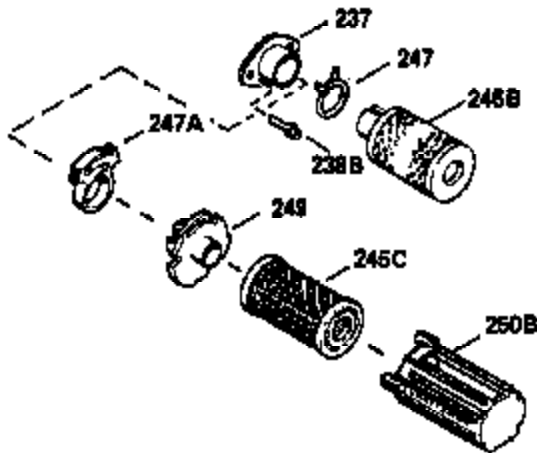

Ref #	Part Number	Qty	Description
370B	550213		Warning Decal
380	632342		Carburetor (Incl. 184) (Refer to Division 5, Section A, page A1-42 or Fiche 23B, Grid F-13 for breakdown)
400	510295A		* Gasket Set (Incl. items marked *)
422	730227A		2-Cycle Oil (8 oz.)

ILLUSTRATION SHOWS TYPICAL PARTS ONLY. ORDER BY PART NUMBER. PARTS NOT LISTED ARE SUPPLIED BY OEM.

VIEW 2 OF 2