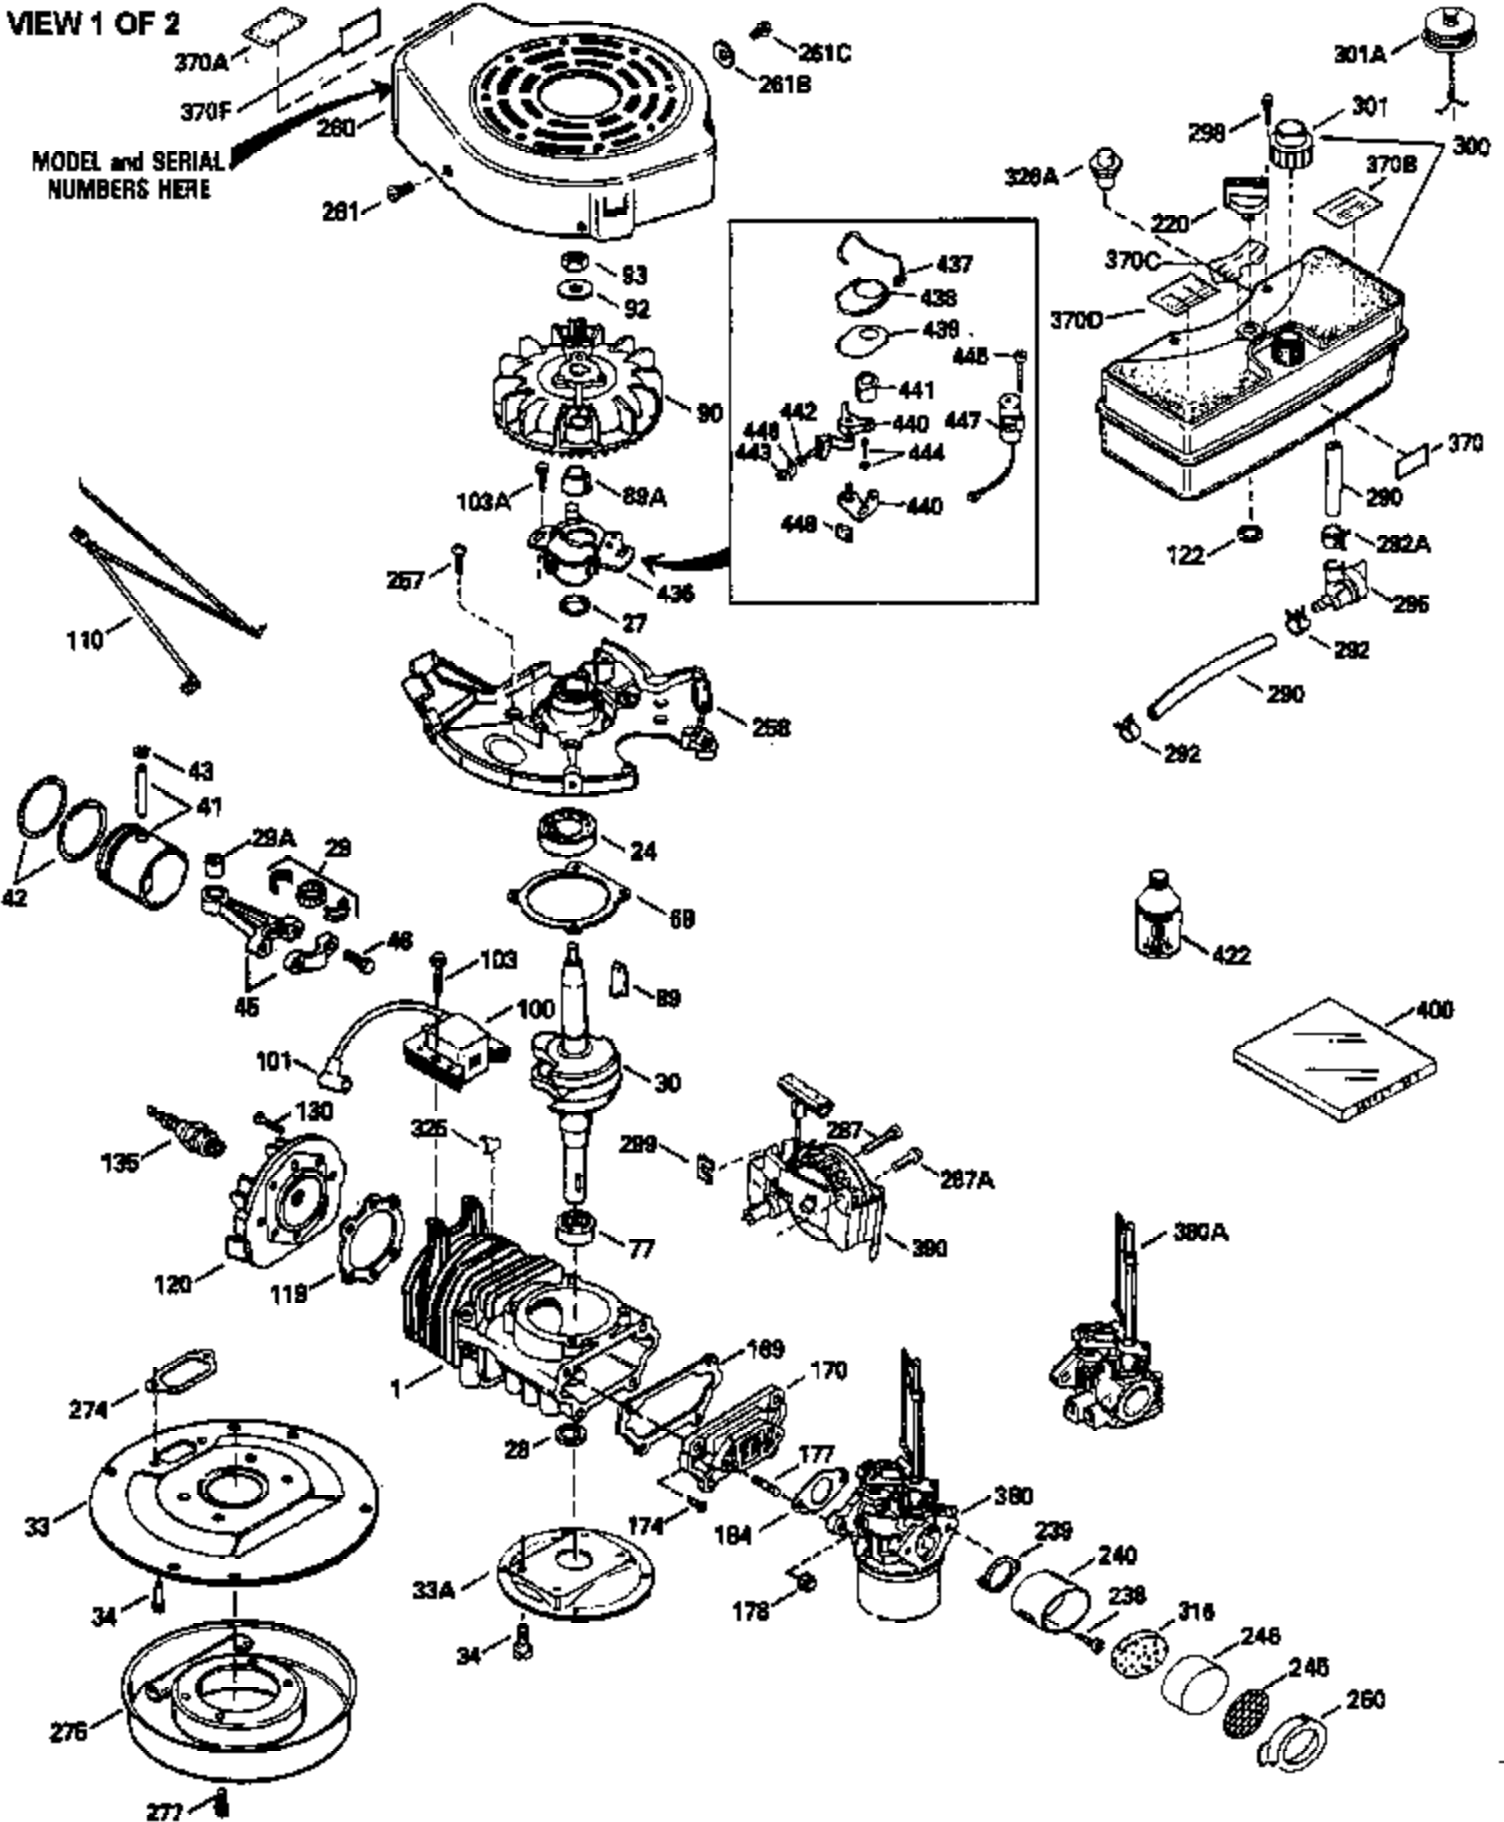

ILLUSTRATION SHOWS TYPICAL PARTS ONLY. ORDER BY PART NUMBER. PARTS NOT LISTED ARE SUPPLIED BY OEM.

VIEW 1 OF 2

MODEL and SERIAL
NUMBERS HERE

Ref #	Part Number	Qty	Description
	1		Cylinder (Order s/b if replacement is req.)
24	530110		Ball Bearing
27	510319		Oil Seal
28	28427		Oil Seal
29A	530104A		Cartridge Bearing
29	530151		Needle Bearing & Liner Set (30 Needle s)
30	290593		Crankshaft & Rod Ass'y. (Incl. 45)
30	330177		Adapter Plate (8" B.C.)
34	650797		Screw, 5/16-18 x 1/2"
41	310272A		Piston & Pin Ass'y. (.010" OS)
41	310283A		Piston & Pin Ass'y. (Std.)(Incl. 43)
42	310190		Ring Set (Std.)
42	310273		Ring Set (.010" OS)
43	310167		Piston Pin Retaining Ring
45	310263		Connecting Rod Ass'y. (Incl. 29, 29A & 46)
46	650633		Connecting Rod Bolt
69	510292A		* Cylinder Cover Gasket
77	780097		Cartridge Bearing
89A	611032		Adapter Sleeve
90	611046A		Flywheel
92	650815		Belleville Washer
93	650390		Flywheel Nut
100	34443A		Solid State Ignition (Incl. 101)
100	730207		Magneto to Solid State Conversion Kit (Includes solid state module, solid state flywheel key, and instructions.)(Use as required on external ignition engines only.)
101	610118		Spark Plug Cover
103	650814		Screw, Torx T-15, 10-24 x 1"
110	611061		Ground Wire
119	510274A		* Cylinder Head Gasket
120	250240B		Cylinder Head
130	650477		Screw, Torx T-30, 1/4-20 x 3/4"
135	33636		Resistor Spark Plug
169	510323A		* Cover Plate Gasket
170	470152A		Reed & Cover Plate (Incl. 178)
174	650579		Screw, Torx T-25, 10-24 x 1/2"
178	650456		Nut, 1/4-20
184	510110A		* Carburetor Gasket
192	34966		Brake Control Link
238	650431		Screw, Torx T-25, 10-32 x 5/8"
239	510206A		Air Cleaner Gasket
257	650561		Screw, 1/4-20 x 5/8"
258	350427		Blower Housing Base (Incl. 27)
260	350418		Blower Housing
261	650958		Screw, 1/4-20 x 7/16"
261B	650854		Washer
261C	650773		Screw, 1/4-20 x 1/2"
274	510314		Exhaust Gasket
275	390300		Muffler
277	650911		Screw, Torx T-30, 1/4-20 x 5/8"
290	29774		Fuel Line
292	26460		Fuel Line Clamp
298	650803		Screw, 10-32 x 7/8"
300	410241		Fuel Tank (Incl. 301)
301	410238		Fuel Cap
326A	570663		Fuel Tank Plug
370D	550212		Fuel Mix Decal