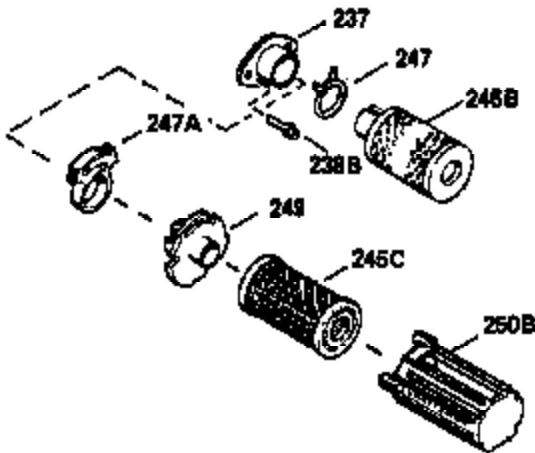

ILLUSTRATION SHOWS TYPICAL PARTS ONLY. ORDER BY PART NUMBER. PARTS NOT LISTED ARE SUPPLIED BY OEM.

VIEW 2 OF 2

Ref #	Part Number	Qty	Description
	92 650815		Belleville Washer
	93 650390		Flywheel Nut
189A	650911		Screw, Torx T-30, 1/4-20 x 5/8" (As r eq.)
230	34338		Air Cleaner Gasket
238A	650806		Screw, 10-32 x 5/8"
240A	450234		Air Cleaner Body
245A	450236		Air Cleaner Element
248	33008		Air Cleaner Tube
250A	33007		Air Cleaner Cover
261B	650854		Washer
285	590551		Starter Cup
287B			Rivet (Can be purchased locally)
316A	450235		Mesh Screen
326	450237		Button Plug
390A	590420		Rewind Starter (Refer to Division 5, Section C, page 25 or Fiche 23B, Grid G-11 for breakdown)