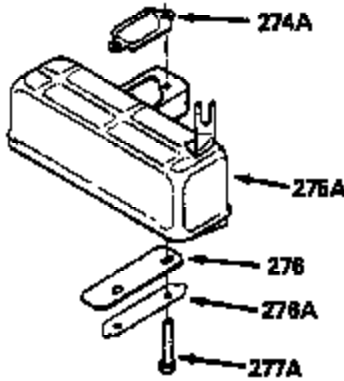

ILLUSTRATION SHOWS TYPICAL PARTS ONLY. ORDER BY PART NUMBER. PARTS NOT LISTED ARE SUPPLIED BY OEM.

VIEW 2 OF 2

Ref #	Part Number	Qty	Description
	92 650815		Belleville Washer
	93 650390		Flywheel Nut
189A	650911		Screw, Torx T-30, 1/4-20 x 5/8" (As r eq.)
230	34338		Air Cleaner Gasket
238A	650806		Screw, 10-32 x 5/8"
240A	450234		Air Cleaner Body
245A	450236		Air Cleaner Element
248	33008		Air Cleaner Tube
250A	33007		Air Cleaner Cover
261B	650854		Washer
285	590551		Starter Cup
287B			Rivet (Can be purchased locally)
316A	450235		Mesh Screen
326	450237		Button Plug
390A	590420		Rewind Starter (Refer to Division 5, Section C, page 25 or Fiche 23B, Grid G-11 for breakdown)