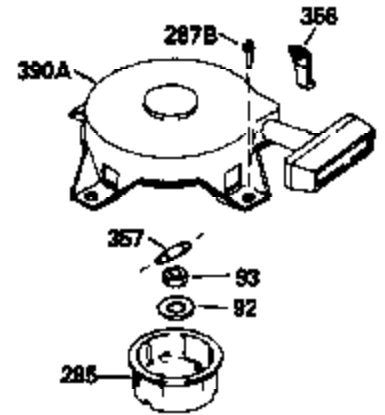

ILLUSTRATION SHOWS TYPICAL PARTS ONLY. ORDER BY PART NUMBER. PARTS NOT LISTED ARE SUPPLIED BY OEM.

VIEW 2 OF 2

Ref #	Part Number	Qty	Description
	92 650815		Belleville Washer
	93 650390		Flywheel Nut
189A	650911		Screw, Torx T-30, 1/4-20 x 5/8" (As r eq.)
230	34338		Air Cleaner Gasket
238A	650806		Screw, 10-32 x 5/8"
240A	450234		Air Cleaner Body
245A	450236		Air Cleaner Element
248	33008		Air Cleaner Tube
250A	33007		Air Cleaner Cover
261B	650854		Washer
285	590551		Starter Cup
287B			Rivet (Can be purchased locally)
316A	450235		Mesh Screen
326	450237		Button Plug
390A	590420		Rewind Starter (Refer to Division 5, Section C, page 25 or Fiche 23B, Grid G-11 for breakdown)