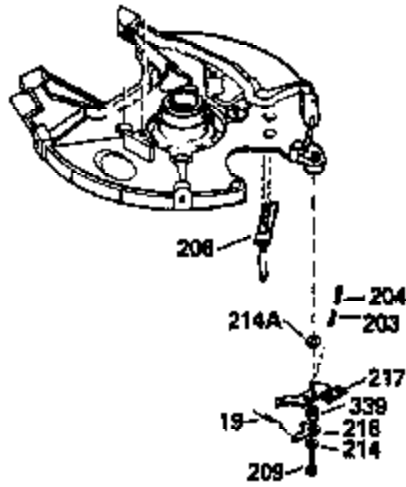

ILLUSTRATION SHOWS TYPICAL PARTS ONLY. ORDER BY PART NUMBER. PARTS NOT LISTED ARE SUPPLIED BY OEM.

VIEW 2 OF 2

Ref #	Part Number	Qty	Description
	92 650815		Belleville Washer
	93 650390		Flywheel Nut
189A	650911		Screw, Torx T-30, 1/4-20 x 5/8" (As r eq.)
230	34338		Air Cleaner Gasket
238A	650806		Screw, 10-32 x 5/8"
240A	450234		Air Cleaner Body
245A	450236		Air Cleaner Element
248	33008		Air Cleaner Tube
250A	33007		Air Cleaner Cover
261B	650854		Washer
285	590551		Starter Cup
287B			Rivet (Can be purchased locally)
316A	450235		Mesh Screen
326	450237		Button Plug
390A	590420		Rewind Starter (Refer to Division 5, Section C, page 25 or Fiche 23B, Grid G-11 for breakdown)