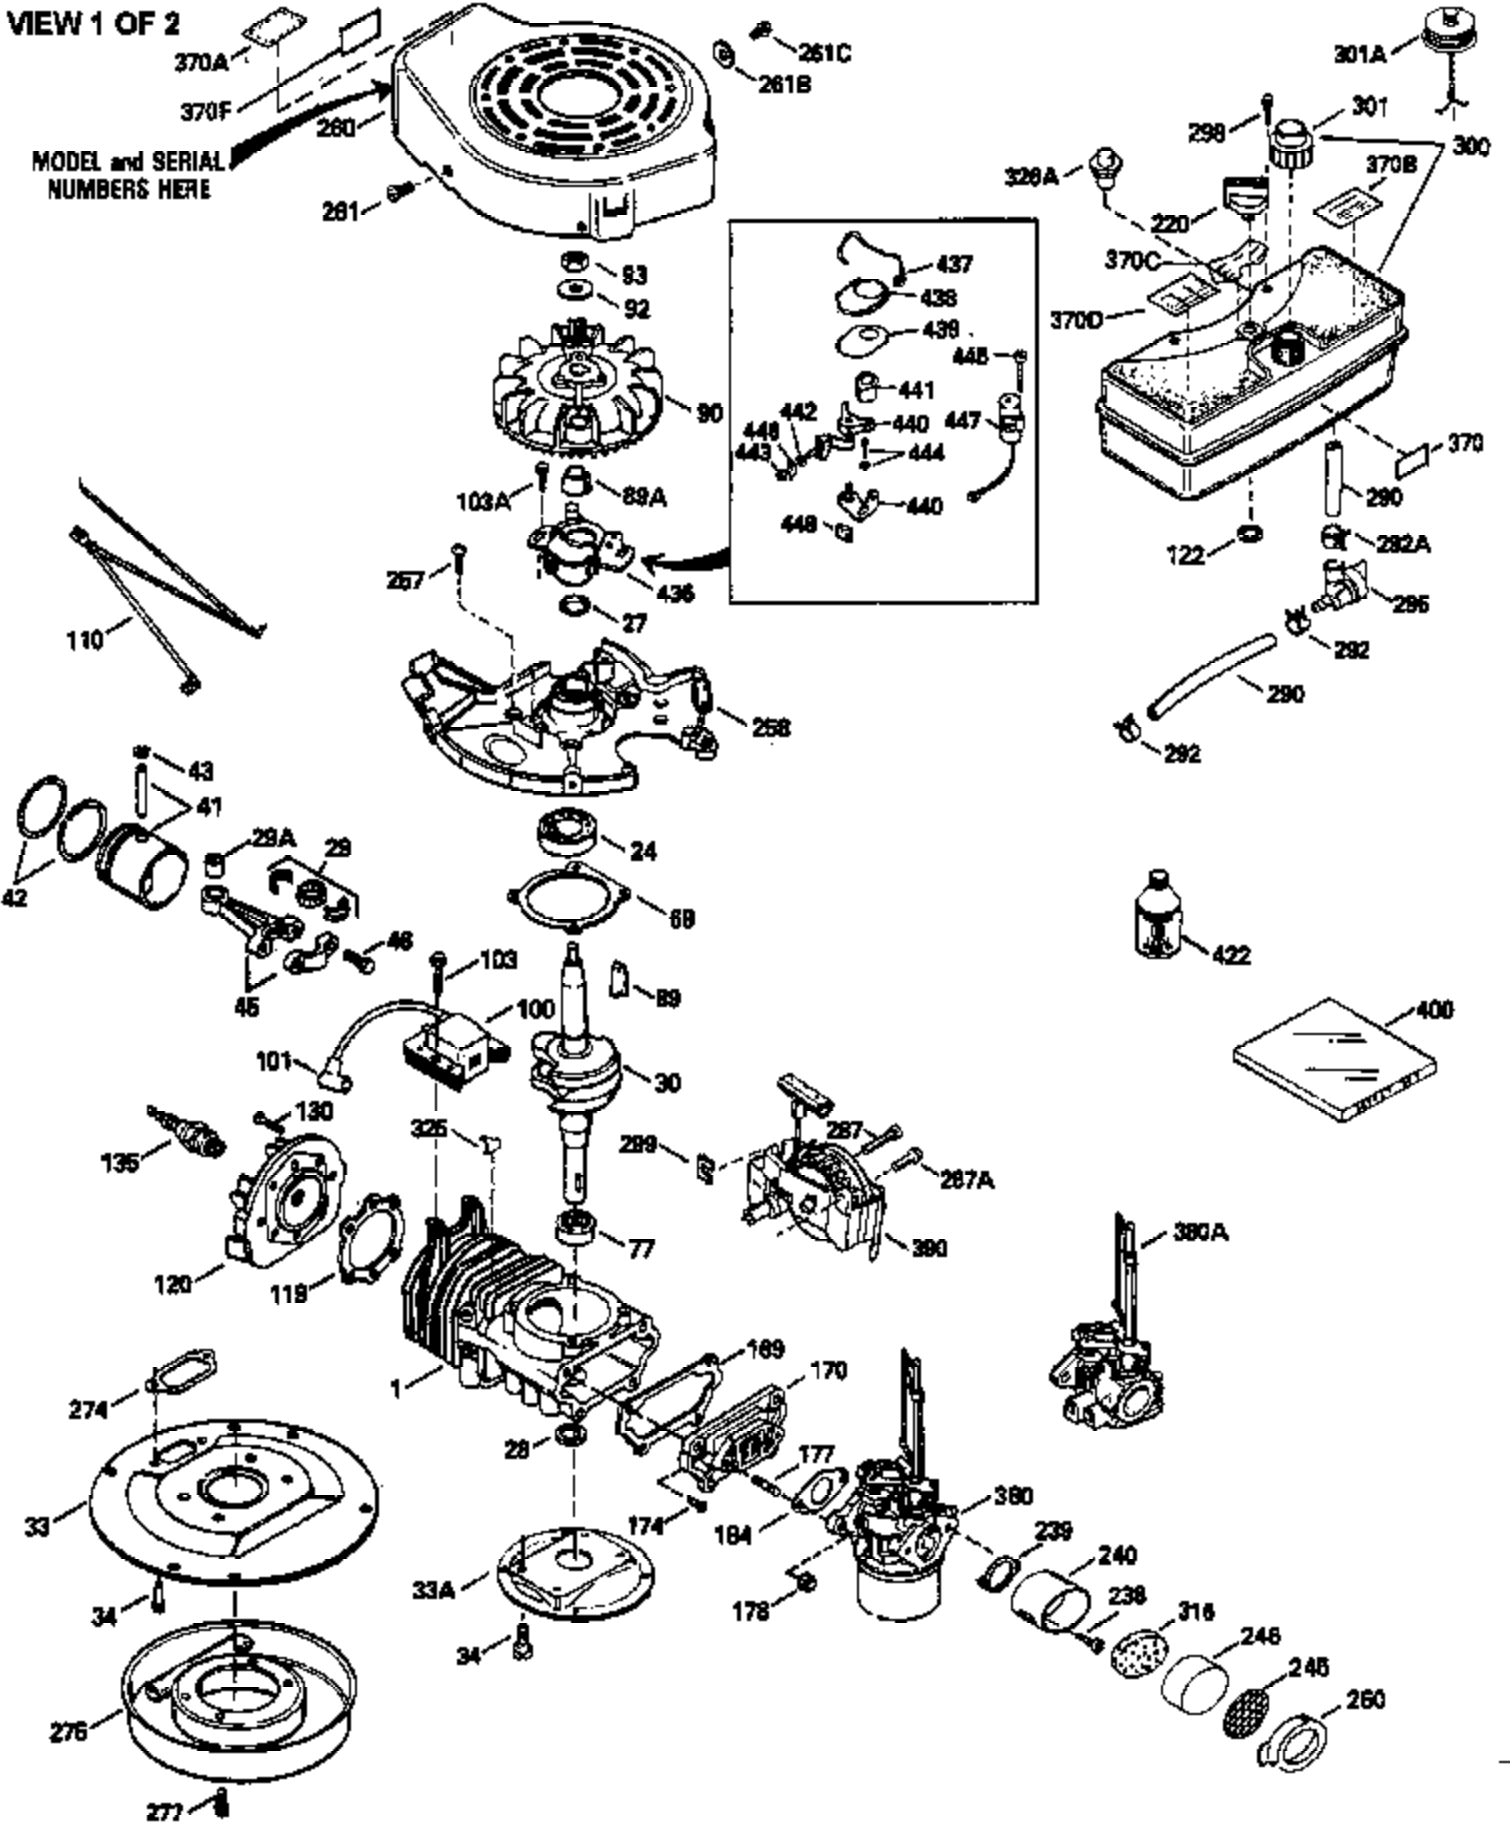

ILLUSTRATION SHOWS TYPICAL PARTS ONLY. ORDER BY PART NUMBER. PARTS NOT LISTED ARE SUPPLIED BY OEM.

VIEW 1 OF 2

MODEL and SERIAL
NUMBERS HERE