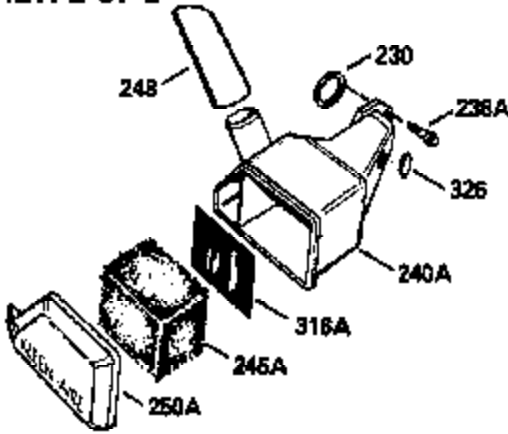

ILLUSTRATION SHOWS TYPICAL PARTS ONLY. ORDER BY PART NUMBER. PARTS NOT LISTED ARE SUPPLIED BY OEM.

VIEW 2 OF 2

Ref #	Part Number	Qty	Description
	92 650815		Belleville Washer
	93 650390		Flywheel Nut
189A	650911		Screw, Torx T-30, 1/4-20 x 5/8" (As r eq.)
230	34338		Air Cleaner Gasket
238A	650806		Screw, 10-32 x 5/8"
240A	450234		Air Cleaner Body
245A	450236		Air Cleaner Element
248	33008		Air Cleaner Tube
250A	33007		Air Cleaner Cover
261B	650854		Washer
285	590551		Starter Cup
287B			Rivet (Can be purchased locally)
316A	450235		Mesh Screen
326	450237		Button Plug
390A	590420		Rewind Starter (Refer to Division 5, Section C, page 25 or Fiche 23B, Grid G-11 for breakdown)