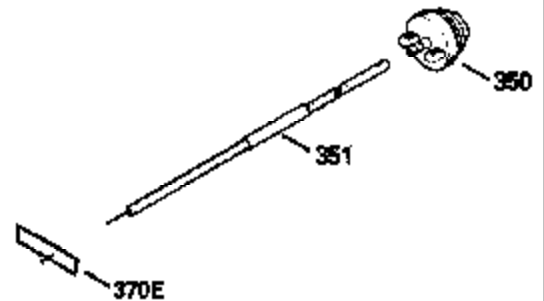

ILLUSTRATION SHOWS TYPICAL PARTS ONLY. ORDER BY PART NUMBER. PARTS NOT LISTED ARE SUPPLIED BY OEM.

VIEW 2 OF 2

Ref #	Part Number	Qty	Description
	92 650815		Belleville Washer
	93 650390		Flywheel Nut
189A	650911		Screw, Torx T-30, 1/4-20 x 5/8" (As r eq.)
230	34338		Air Cleaner Gasket
238A	650806		Screw, 10-32 x 5/8"
240A	450234		Air Cleaner Body
245A	450236		Air Cleaner Element
248	33008		Air Cleaner Tube
250A	33007		Air Cleaner Cover
261B	650854		Washer
316A	450235		Mesh Screen
326	450237		Button Plug