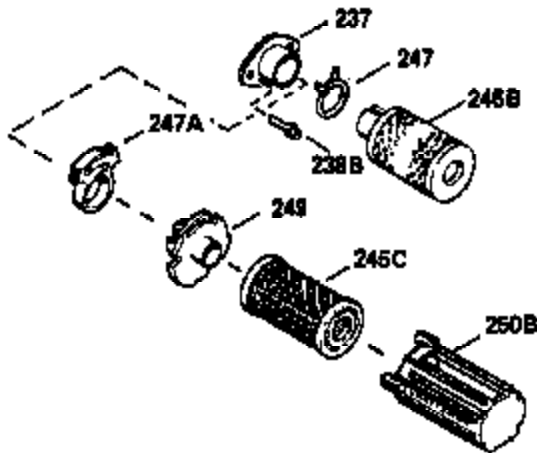

Ref #	Part Number	Qty	Description
380	632132A		Carburetor (Incl. 184) (Refer to 632335 carburetor except use 632188 float bowl nut, Division 5, Section A, page A1-42 or Fiche 23B, Grid F-13 for breakdown)
400	510295A		* Gasket Set (Incl. items marked *)
422	730227A		2-Cycle Oil (8 oz.)
436	611006		Stator Plate Ass'y. (Incl. 437 thru 4 48)
437	30551		Breaker Box Cover Spring
438	610947		Dust Cover
439	610948		Dust Cover Gasket
440	30547A		Breaker Contact
441	30552		Breaker Cam
442	610385		Washer
443	610408		Nut, 8 32
444	29181		Breaker Point Screw
445	610593		Screw, 8-32 x 13/16"
446	33356		Ground Terminal
447	30548B		Condenser
448	30549		Felt Cam Wiper

ILLUSTRATION SHOWS TYPICAL PARTS ONLY. ORDER BY PART NUMBER. PARTS NOT LISTED ARE SUPPLIED BY OEM.

VIEW 2 OF 2