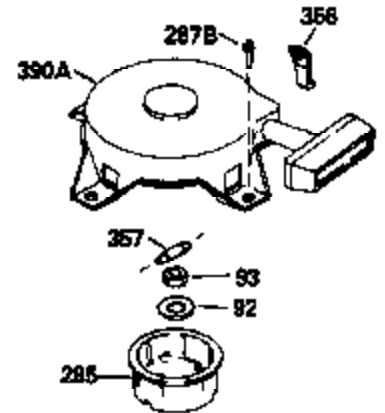

Ref #	Part Number	Qty	Description
380	632132A		Carburetor (Incl. 184) (Refer to 632335 carburetor except use 632188 float bowl nut, Division 5, Section A, page A1-42 or Fiche 23B, Grid F-13 for breakdown)
400	510295A		* Gasket Set (Incl. items marked *)
422	730227A		2-Cycle Oil (8 oz.)
436	611006		Stator Plate Ass'y. (Incl. 437 thru 4 48)
437	30551		Breaker Box Cover Spring
438	610947		Dust Cover
439	610948		Dust Cover Gasket
440	30547A		Breaker Contact
441	30552		Breaker Cam
442	610385		Washer
443	610408		Nut, 8 32
444	29181		Breaker Point Screw
445	610593		Screw, 8-32 x 13/16"
446	33356		Ground Terminal
447	30548B		Condenser
448	30549		Felt Cam Wiper

ILLUSTRATION SHOWS TYPICAL PARTS ONLY. ORDER BY PART NUMBER. PARTS NOT LISTED ARE SUPPLIED BY OEM.

VIEW 2 OF 2