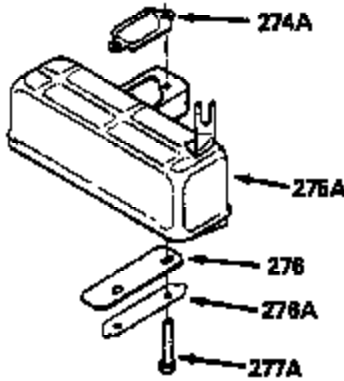

Ref #	Part Number	Qty	Description
380	632132A		Carburetor (Incl. 184) (Refer to 632335 carburetor except use 632188 float bowl nut, Division 5, Section A, page A1-42 or Fiche 23B, Grid F-13 for breakdown)
400	510295A		* Gasket Set (Incl. items marked *)
422	730227A		2-Cycle Oil (8 oz.)
436	611006		Stator Plate Ass'y. (Incl. 437 thru 4 48)
437	30551		Breaker Box Cover Spring
438	610947		Dust Cover
439	610948		Dust Cover Gasket
440	30547A		Breaker Contact
441	30552		Breaker Cam
442	610385		Washer
443	610408		Nut, 8 32
444	29181		Breaker Point Screw
445	610593		Screw, 8-32 x 13/16"
446	33356		Ground Terminal
447	30548B		Condenser
448	30549		Felt Cam Wiper

ILLUSTRATION SHOWS TYPICAL PARTS ONLY. ORDER BY PART NUMBER. PARTS NOT LISTED ARE SUPPLIED BY OEM.

VIEW 2 OF 2