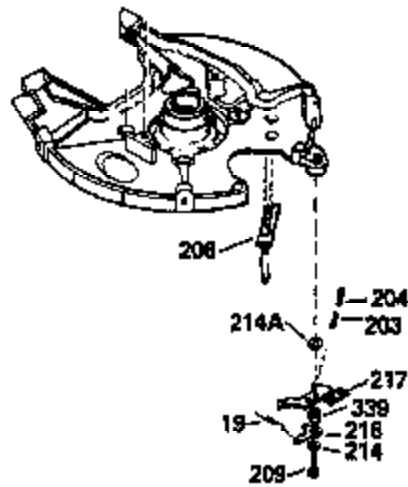

Ref #	Part Number	Qty	Description
380	632132A		Carburetor (Incl. 184) (Refer to 632335 carburetor except use 632188 float bowl nut, Division 5, Section A, page A1-42 or Fiche 23B, Grid F-13 for breakdown)
400	510295A		* Gasket Set (Incl. items marked *)
422	730227A		2-Cycle Oil (8 oz.)
436	611006		Stator Plate Ass'y. (Incl. 437 thru 4 48)
437	30551		Breaker Box Cover Spring
438	610947		Dust Cover
439	610948		Dust Cover Gasket
440	30547A		Breaker Contact
441	30552		Breaker Cam
442	610385		Washer
443	610408		Nut, 8 32
444	29181		Breaker Point Screw
445	610593		Screw, 8-32 x 13/16"
446	33356		Ground Terminal
447	30548B		Condenser
448	30549		Felt Cam Wiper

ILLUSTRATION SHOWS TYPICAL PARTS ONLY. ORDER BY PART NUMBER. PARTS NOT LISTED ARE SUPPLIED BY OEM.

VIEW 2 OF 2