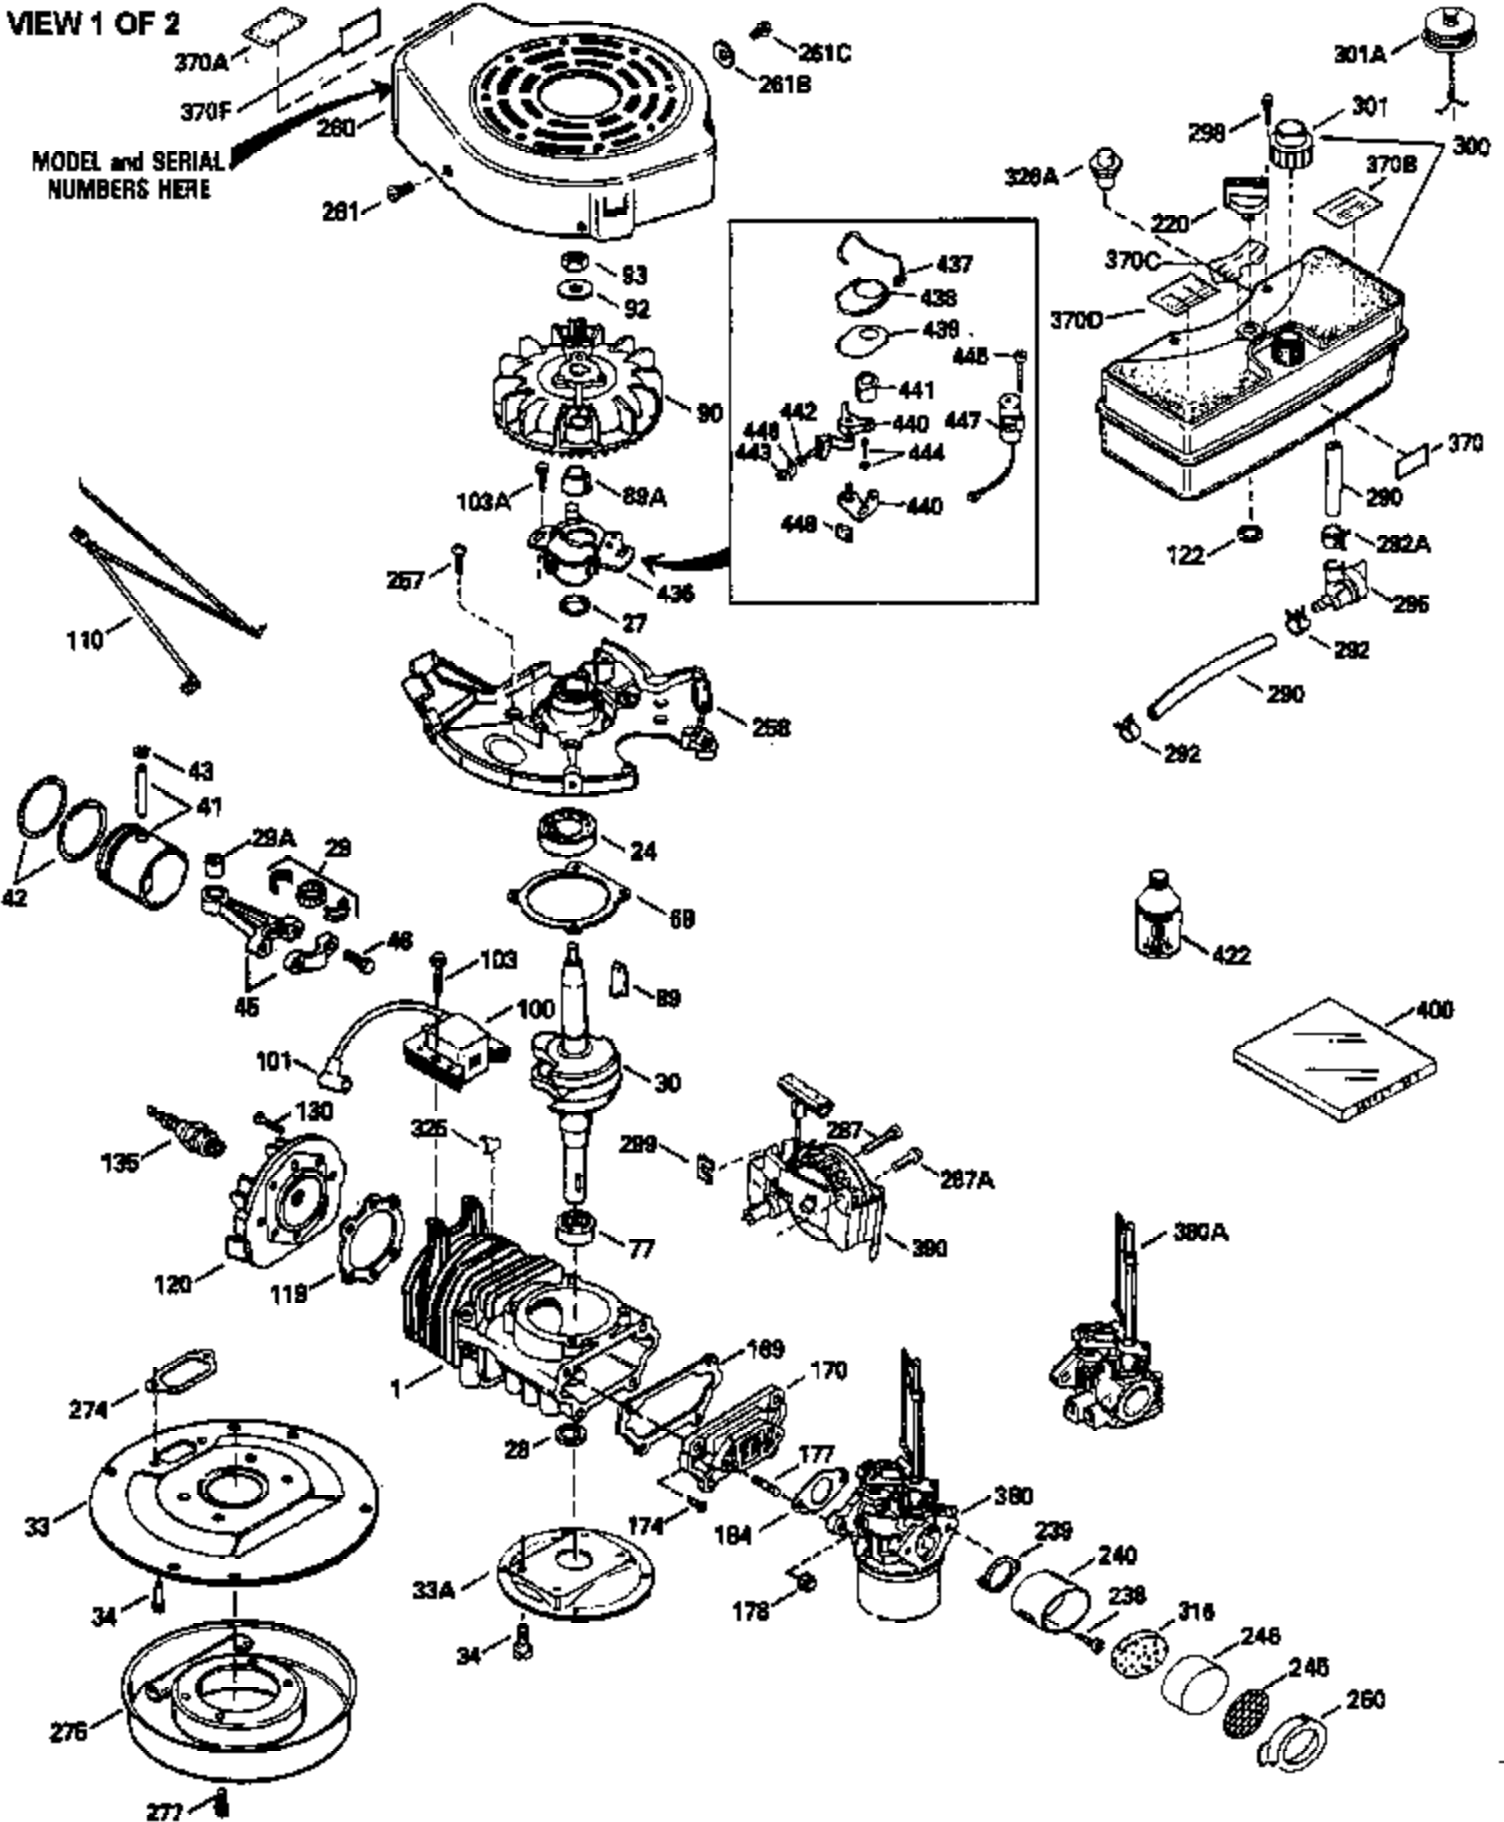

ILLUSTRATION SHOWS TYPICAL PARTS ONLY. ORDER BY PART NUMBER. PARTS NOT LISTED ARE SUPPLIED BY OEM.

VIEW 1 OF 2

MODEL and SERIAL
NUMBERS HERE

Ref #	Part Number	Qty	Description
	1		Cylinder (Order s/b if replacement is req.)
24	530110		Ball Bearing
27	510319		Oil Seal
28	28427		Oil Seal
29	530151		Needle Bearing & Liner Set (30 Needle s)
29A	530104A		Cartridge Bearing
30	290577		Crankshaft & Rod Ass'y. (Incl. 45)
33	330175		Adapter Plate (8" B.C.)
34	650797		Screw, 5/16-18 x 1/2"
41	310272A		Piston & Pin Ass'y. (.010" OS)
41	310283A		Piston & Pin Ass'y. (Std.)(Incl. 43)
42	310190		Ring Set (Std.)
42	310273		Ring Set (.010" OS)
43	310167		Piston Pin Retaining Ring
45	310263		Connecting Rod Ass'y. (Incl. 29, 29A & 46)
46	650633		Connecting Rod Bolt
69	510292A		* Cylinder Cover Gasket
77	780097		Cartridge Bearing
89A	611014A		Adapter Sleeve
90	611046A		Flywheel
92	650815		Belleville Washer
93	650390		Flywheel Nut
100	34431		Lamination & Coil Ass'y. (This coil has been superseded to 730207 solid state conversion kit.)
100	730207		Magneto to Solid State Conversion Kit (Includes solid state module, solid state flywheel key, and instructions.)(Use as required on external ignition engines only.)
101	610118		Spark Plug Cover
103A	650747		Screw, 1/4-20 x 3/4"
110	611018		Ground Wire
119	510274A		* Cylinder Head Gasket
120	250240B		Cylinder Head
122	570641		Retaining Ring
130	650477		Screw, Torx T-30, 1/4-20 x 3/4"
135	33636		Resistor Spark Plug
169	510323A		* Cover Plate Gasket
170	470152A		Reed & Cover Plate (Incl. 178)
174	650579		Screw, Torx T-25, 10-24 x 1/2"
178	650456		Nut, 1/4-20
184	510110A		* Carburetor Gasket
220	570640		Control Knob
257	650561		Screw, 1/4-20 x 5/8"
258	350409		Blower Housing Base (Incl. 27)
260	350410		Blower Housing
261B	650854		Washer
261	650958		Screw, 114-20 x 7/16"
274	510314		Exhaust Gasket
275	390297		Muffler
277	650911		Screw, Torx T-30, 1/4-20 x 5/8"
290	29774		Fuel Line
292	26460		Fuel Line Clamp
298	650803		Screw, 10-32 x 7/8"
300	410241		Fuel Tank (Incl. 301)
301	410238		Fuel Cap