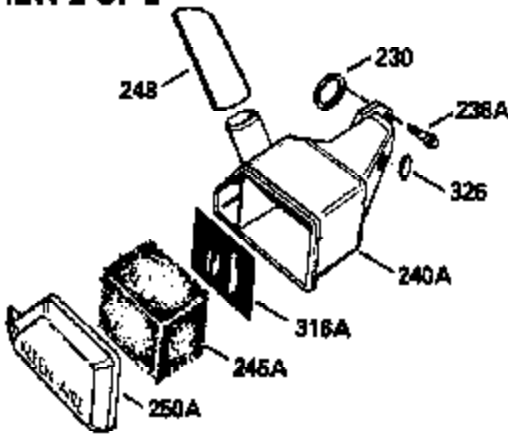

Ref #	Part Number	Qty	Description
380	632132A		Carburetor (Incl. 184) (Refer to 632335 carburetor except use 632188 float bowl nut, Division 5, Section A, page A1-42 or Fiche 23B, Grid F-13 for breakdown)
400	510295A		* Gasket Set (Incl. items marked *)
422	730227A		2-Cycle Oil (8 oz.)
436	611006		Stator Plate Ass'y. (Incl. 437 thru 4 48)
437	30551		Breaker Box Cover Spring
438	610947		Dust Cover
439	610948		Dust Cover Gasket
440	30547A		Breaker Contact
441	30552		Breaker Cam
442	610385		Washer
443	610408		Nut, 8 32
444	29181		Breaker Point Screw
445	610593		Screw, 8-32 x 13/16"
446	33356		Ground Terminal
447	30548B		Condenser
448	30549		Felt Cam Wiper

ILLUSTRATION SHOWS TYPICAL PARTS ONLY. ORDER BY PART NUMBER. PARTS NOT LISTED ARE SUPPLIED BY OEM.

VIEW 2 OF 2