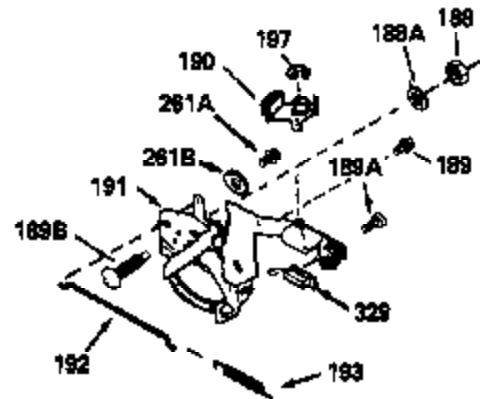

Ref #	Part Number	Qty	Description
380	632132A		Carburetor (Incl. 184) (Refer to 632335 carburetor except use 632188 float bowl nut, Division 5, Section A, page A1-42 or Fiche 23B, Grid F-13 for breakdown)
400	510295A		* Gasket Set (Incl. items marked *)
422	730227A		2-Cycle Oil (8 oz.)
436	611006		Stator Plate Ass'y. (Incl. 437 thru 4 48)
437	30551		Breaker Box Cover Spring
438	610947		Dust Cover
439	610948		Dust Cover Gasket
440	30547A		Breaker Contact
441	30552		Breaker Cam
442	610385		Washer
443	610408		Nut, 8 32
444	29181		Breaker Point Screw
445	610593		Screw, 8-32 x 13/16"
446	33356		Ground Terminal
447	30548B		Condenser
448	30549		Felt Cam Wiper

ILLUSTRATION SHOWS TYPICAL PARTS ONLY. ORDER BY PART NUMBER. PARTS NOT LISTED ARE SUPPLIED BY OEM.

VIEW 2 OF 2