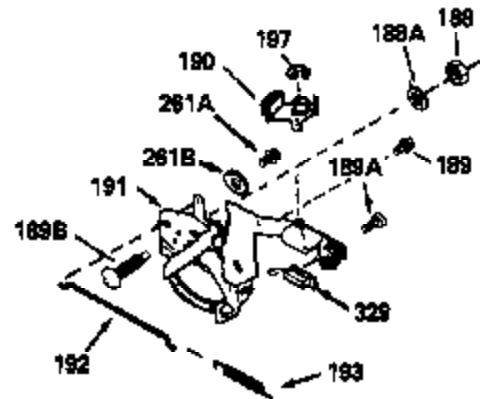

ILLUSTRATION SHOWS TYPICAL PARTS ONLY. ORDER BY PART NUMBER. PARTS NOT LISTED ARE SUPPLIED BY OEM.

VIEW 2 OF 2

Ref #	Part Number	Qty	Description
	92 650815		Belleville Washer
	93 650390		Flywheel Nut
189A	650911		Screw, Torx T-30, 1/4-20 x 5/8" (As r eq.)
261B	650854		Washer
274A	510257		Exhaust Gasket
275A	390310		Muffler
276A	390312		Locking Plate
	276 390311		Support Plate
277A	650488		Screw, 1/4-20 x 1-1/4"