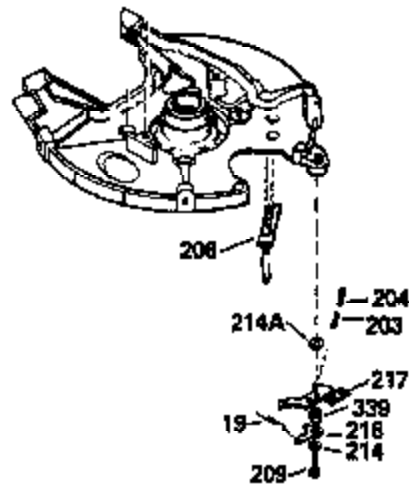

ILLUSTRATION SHOWS TYPICAL PARTS ONLY. ORDER BY PART NUMBER. PARTS NOT LISTED ARE SUPPLIED BY OEM.

VIEW 2 OF 2

Ref #	Part Number	Qty	Description
	92 650815		Belleville Washer
	93 650390		Flywheel Nut
189A	650911		Screw, Torx T-30, 1/4-20 x 5/8" (As r eq.)
261B	650854		Washer
274A	510257		Exhaust Gasket
275A	390310		Muffler
276A	390312		Locking Plate
	276 390311		Support Plate
277A	650488		Screw, 1/4-20 x 1-1/4"