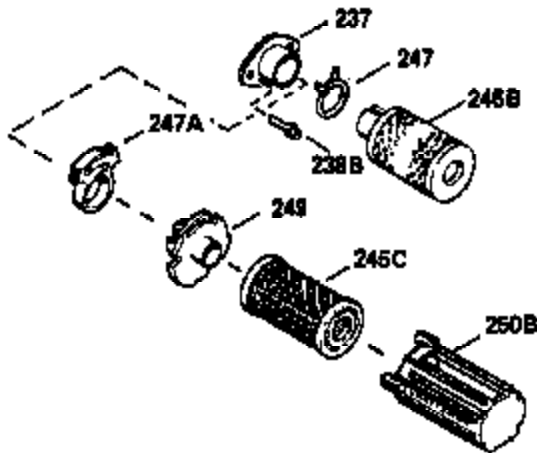

ILLUSTRATION SHOWS TYPICAL PARTS ONLY. ORDER BY PART NUMBER. PARTS NOT LISTED ARE SUPPLIED BY OEM.

VIEW 2 OF 2

Ref #	Part Number	Qty	Description
	92 650815		Belleville Washer
	93 650390		Flywheel Nut
189A	650911		Screw, Torx T-30, 1/4-20 x 5/8" (As r eq.)
261B	650854		Washer
274A	510257		Exhaust Gasket
275A	390310		Muffler
276A	390312		Locking Plate
	276 390311		Support Plate
277A	650488		Screw, 1/4-20 x 1-1/4"