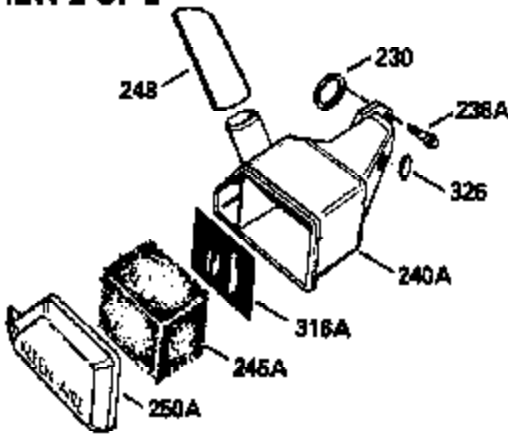

ILLUSTRATION SHOWS TYPICAL PARTS ONLY. ORDER BY PART NUMBER. PARTS NOT LISTED ARE SUPPLIED BY OEM.

VIEW 2 OF 2

Ref #	Part Number	Qty	Description
	92 650815		Belleville Washer
	93 650390		Flywheel Nut
189A	650911		Screw, Torx T-30, 1/4-20 x 5/8" (As r eq.)
261B	650854		Washer
274A	510257		Exhaust Gasket
275A	390310		Muffler
276A	390312		Locking Plate
	276 390311		Support Plate
277A	650488		Screw, 1/4-20 x 1-1/4"