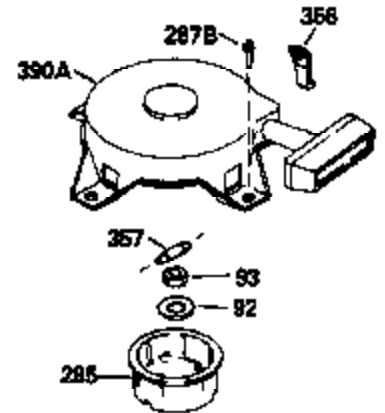

ILLUSTRATION SHOWS TYPICAL PARTS ONLY. ORDER BY PART NUMBER. PARTS NOT LISTED ARE SUPPLIED BY OEM.

VIEW 2 OF 2

Ref #	Part Number	Qty	Description
	92 650815		Belleville Washer
	93 650390		Flywheel Nut
189A	650911		Screw, Torx T-30, 1/4-20 x 5/8" (As r eq.)
261B	650854		Washer
274A	510257		Exhaust Gasket
275A	390310		Muffler
276A	390312		Locking Plate
	276 390311		Support Plate
277A	650488		Screw, 1/4-20 x 1-1/4"