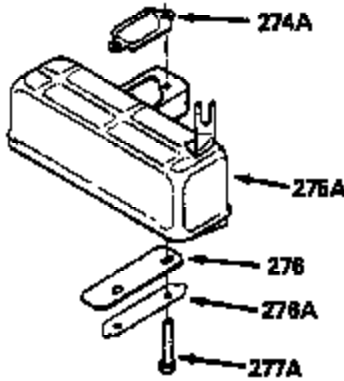

ILLUSTRATION SHOWS TYPICAL PARTS ONLY. ORDER BY PART NUMBER. PARTS NOT LISTED ARE SUPPLIED BY OEM.

VIEW 2 OF 2

Ref #	Part Number	Qty	Description
	92 650815		Belleville Washer
	93 650390		Flywheel Nut
189A	650911		Screw, Torx T-30, 1/4-20 x 5/8" (As r eq.)
261B	650854		Washer
274A	510257		Exhaust Gasket
275A	390310		Muffler
276A	390312		Locking Plate
	276 390311		Support Plate
277A	650488		Screw, 1/4-20 x 1-1/4"