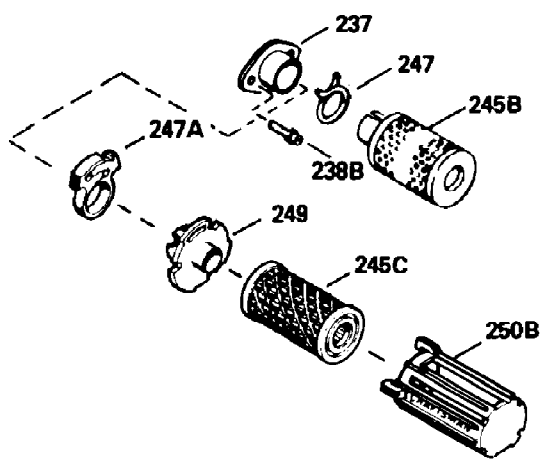

ILLUSTRATION SHOWS TYPICAL PARTS ONLY. ORDER BY PART NUMBER. PARTS NOT LISTED ARE SUPPLIED BY OEM.

VIEW 2 OF 2

Ref #	Part Number	Qty	S/P/F	Description
92	650815	1	/P	Belleville Washer
93	650390	1	/P	Flywheel Nut
189A	650911	1	/P	Screw, Torx T-30, 1/4-20 x 5/8" As re q.
230	34338	1		Air Cleaner Gasket
238A	650806	1		Screw, 10-32 x 5/8"
240A	450234	1		Air Cleaner Body
245A	450236	1		Air Filter
248	33008	1		Air Cleaner Tube
250A	33007	1		Air Cleaner Cover
261B	650854	1		Washer
316A	450235	1		Air Filter
326	450237	1		Button Plug