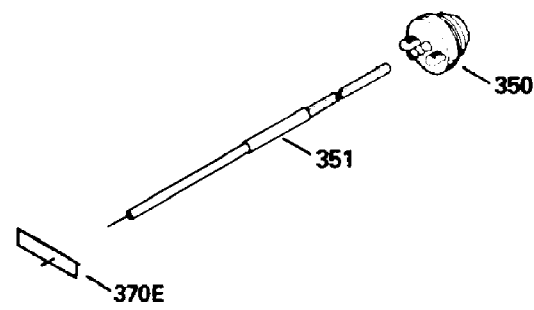

ILLUSTRATION SHOWS TYPICAL PARTS ONLY. ORDER BY PART NUMBER. PARTS NOT LISTED ARE SUPPLIED BY OEM.

VIEW 2 OF 2

Ref #	Part Number	Qty	S/P/F	Description
92	650815	1	/P	Belleville Washer
93	650390	1	/P	Flywheel Nut
189A	650911	1	/P	Screw, Torx T-30, 1/4-20 x 5/8" As re q.
230	34338	1		Air Cleaner Gasket
238A	650806	1		Screw, 10-32 x 5/8"
240A	450234	1		Air Cleaner Body
245A	450236	1		Air Filter
248	33008	1		Air Cleaner Tube
250A	33007	1		Air Cleaner Cover
261B	650854	1		Washer
316A	450235	1		Air Filter
326	450237	1		Button Plug