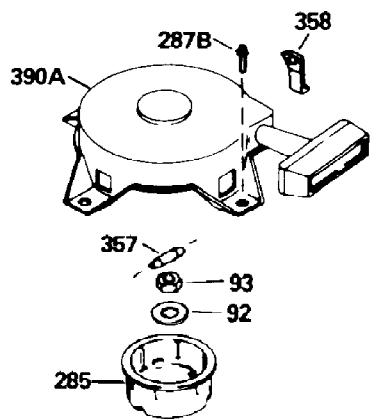

ILLUSTRATION SHOWS TYPICAL PARTS ONLY. ORDER BY PART NUMBER. PARTS NOT LISTED ARE SUPPLIED BY OEM.

VIEW 2 OF 2

Ref #	Part Number	Qty	S/P/F	Description
92	650815	1	/P	Belleville Washer
93	650390	1	/P	Flywheel Nut
189A	650911	1	/P	Screw, Torx T-30, 1/4-20 x 5/8" As re q.
230	34338	1		Air Cleaner Gasket
238A	650806	1		Screw, 10-32 x 5/8"
240A	450234	1		Air Cleaner Body
245A	450236	1		Air Filter
248	33008	1		Air Cleaner Tube
250A	33007	1		Air Cleaner Cover
261B	650854	1		Washer
316A	450235	1		Air Filter
326	450237	1		Button Plug