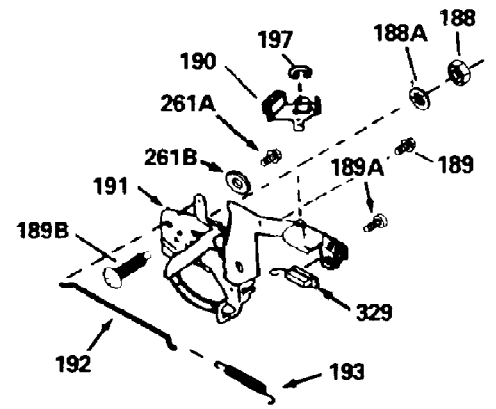

ILLUSTRATION SHOWS TYPICAL PARTS ONLY. ORDER BY PART NUMBER. PARTS NOT LISTED ARE SUPPLIED BY OEM.

VIEW 2 OF 2

Ref #	Part Number	Qty	S/P/F	Description
92	650815	1	/P	Belleville Washer
93	650390	1	/P	Flywheel Nut
189A	650911	1	/P	Screw, Torx T-30, 1/4-20 x 5/8" As re q.
230	34338	1		Air Cleaner Gasket
238A	650806	1		Screw, 10-32 x 5/8"
240A	450234	1		Air Cleaner Body
245A	450236	1		Air Filter
248	33008	1		Air Cleaner Tube
250A	33007	1		Air Cleaner Cover
261B	650854	1		Washer
316A	450235	1		Air Filter
326	450237	1		Button Plug