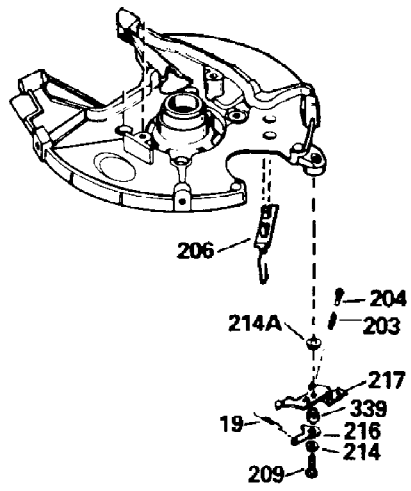

ILLUSTRATION SHOWS TYPICAL PARTS ONLY. ORDER BY PART NUMBER. PARTS NOT LISTED ARE SUPPLIED BY OEM.

VIEW 2 OF 2

Ref #	Part Number	Qty	S/P/F	Description
92	650815	1	/P	Belleville Washer
93	650390	1	/P	Flywheel Nut
189A	650911	1	/P	Screw, Torx T-30, 1/4-20 x 5/8" As re q.
230	34338	1		Air Cleaner Gasket
238A	650806	1		Screw, 10-32 x 5/8"
240A	450234	1		Air Cleaner Body
245A	450236	1		Air Filter
248	33008	1		Air Cleaner Tube
250A	33007	1		Air Cleaner Cover
261B	650854	1		Washer
316A	450235	1		Air Filter
326	450237	1		Button Plug