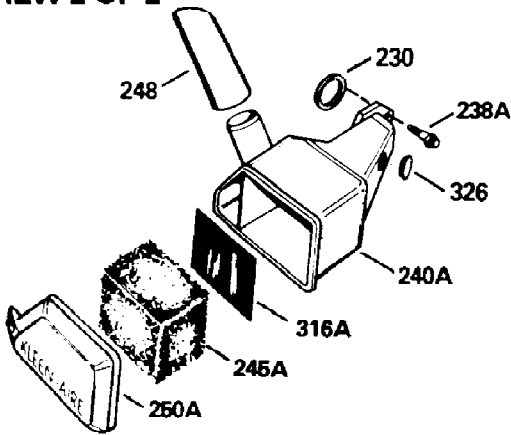

ILLUSTRATION SHOWS TYPICAL PARTS ONLY. ORDER BY PART NUMBER. PARTS NOT LISTED ARE SUPPLIED BY OEM.

VIEW 2 OF 2

Ref #	Part Number	Qty	S/P/F	Description
92	650815	1	/P	Belleville Washer
93	650390	1	/P	Flywheel Nut
189A	650911	1	/P	Screw, Torx T-30, 1/4-20 x 5/8" As re q.
230	34338	1		Air Cleaner Gasket
238A	650806	1		Screw, 10-32 x 5/8"
240A	450234	1		Air Cleaner Body
245A	450236	1		Air Filter
248	33008	1		Air Cleaner Tube
250A	33007	1		Air Cleaner Cover
261B	650854	1		Washer
316A	450235	1		Air Filter
326	450237	1		Button Plug