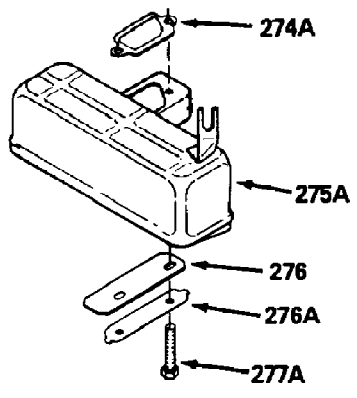

ILLUSTRATION SHOWS TYPICAL PARTS ONLY. ORDER BY PART NUMBER. PARTS NOT LISTED ARE SUPPLIED BY OEM.

VIEW 2 OF 2

Ref #	Part Number	Qty	S/P/F	Description
92	650815	1	/P	Belleville Washer
93	650390	1	/P	Flywheel Nut
189A	650911	1	/P	Screw, Torx T-30, 1/4-20 x 5/8" As re q.
230	34338	1		Air Cleaner Gasket
238A	650806	1		Screw, 10-32 x 5/8"
240A	450234	1		Air Cleaner Body
245A	450236	1		Air Filter
248	33008	1		Air Cleaner Tube
250A	33007	1		Air Cleaner Cover
261B	650854	1		Washer
316A	450235	1		Air Filter
326	450237	1		Button Plug