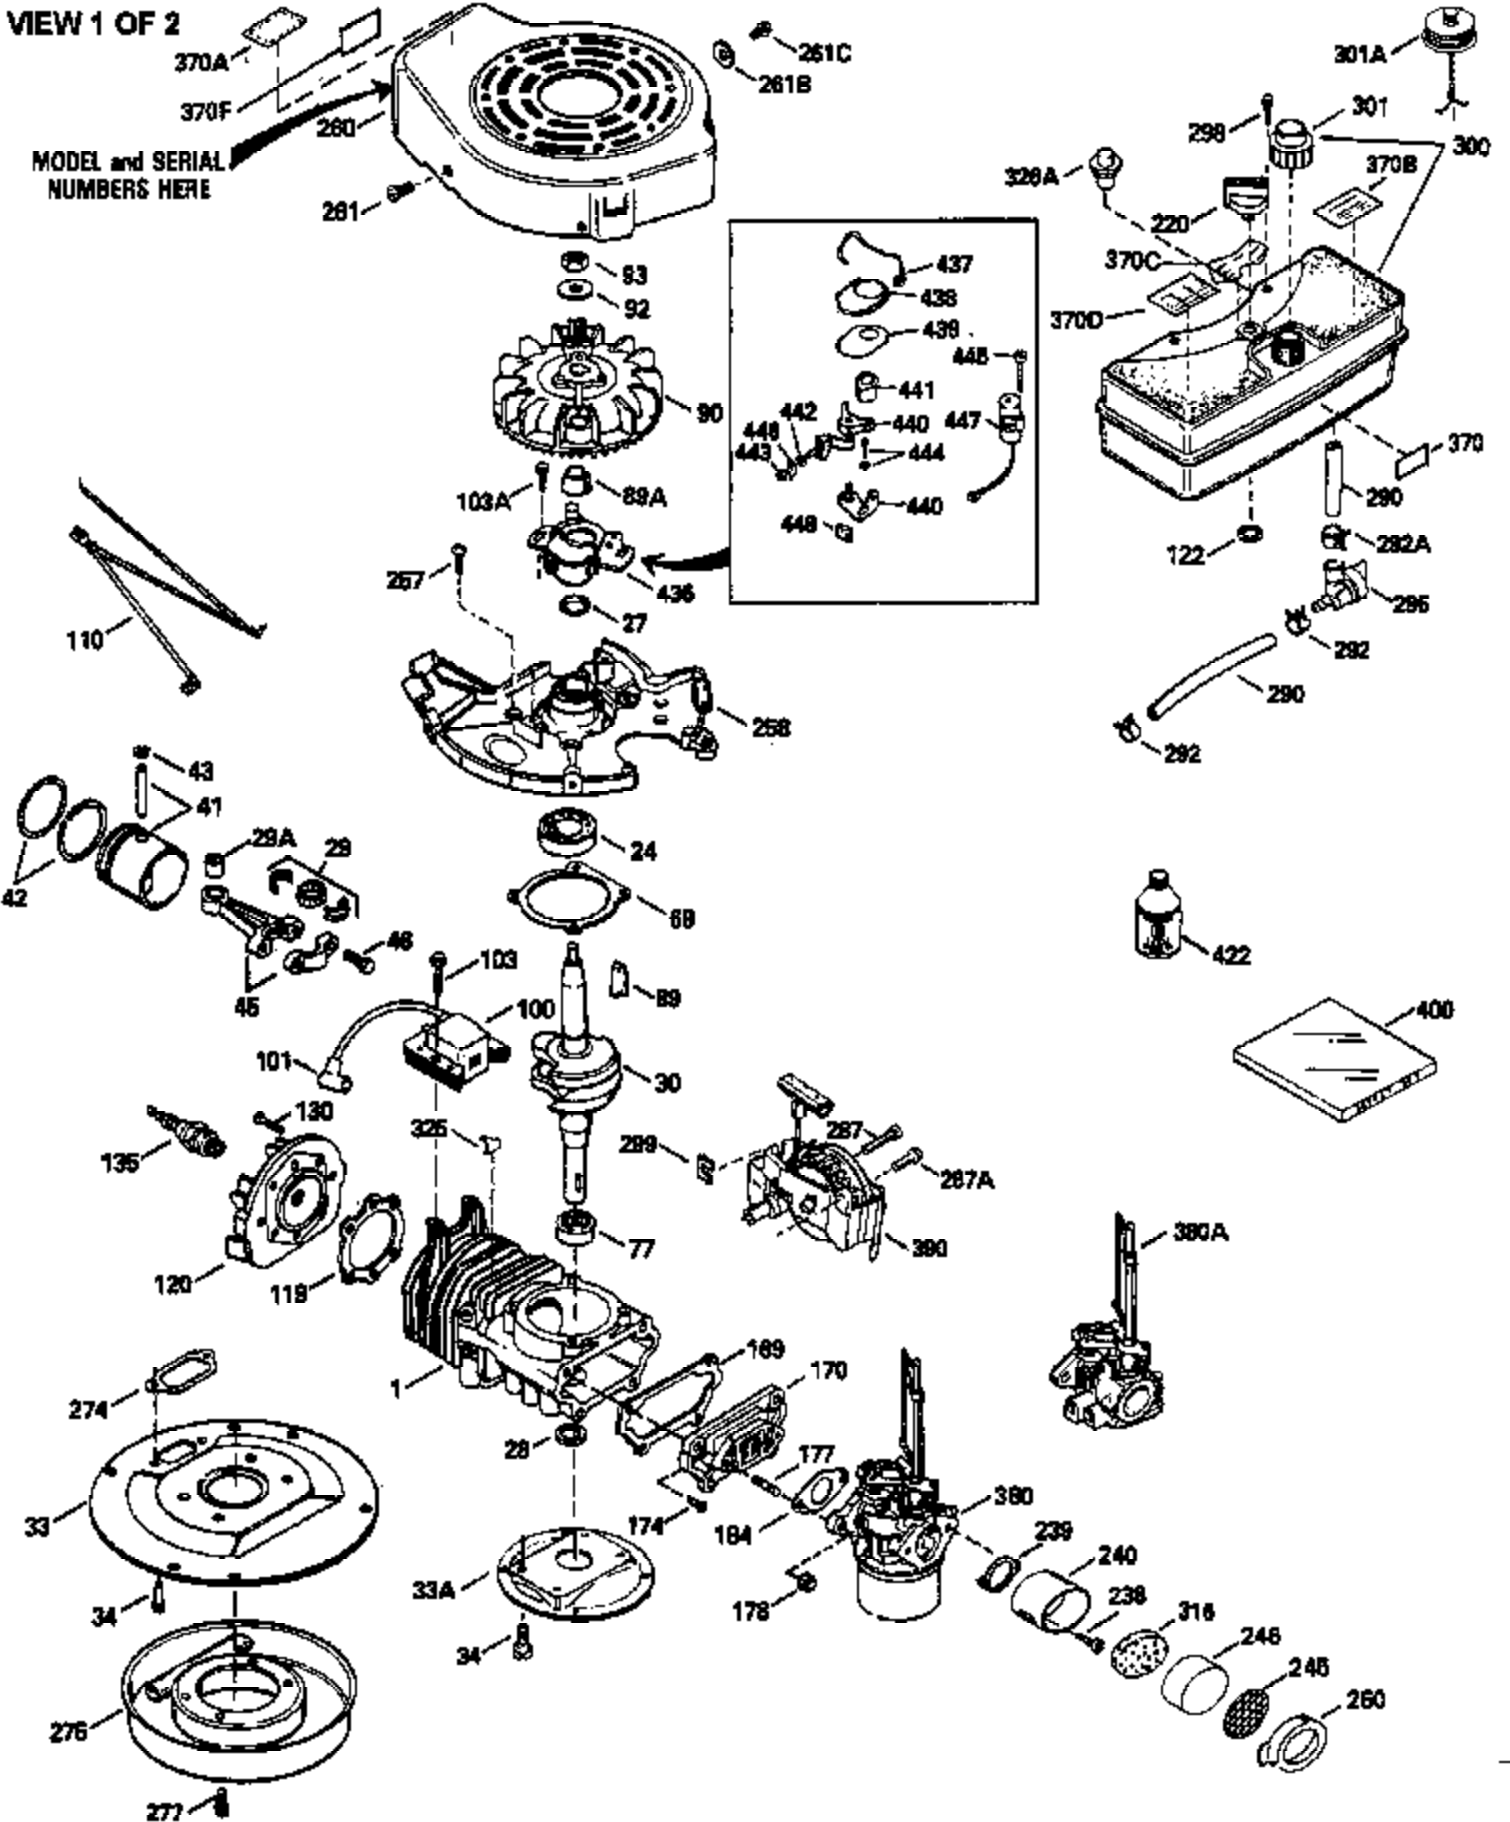

ILLUSTRATION SHOWS TYPICAL PARTS ONLY. ORDER BY PART NUMBER. PARTS NOT LISTED ARE SUPPLIED BY OEM.

VIEW 1 OF 2

MODEL and SERIAL
NUMBERS HERE

Ref #	Part Number	Qty	Description
	1		Cylinder (Order s/b if replacement is req.)
24	530110		Ball Bearing
27	510319		Oil Seal
28	28427		Oil Seal
29	530151		Needle Bearing & Liner Set (30 Needle s)
29A	530104A		Cartridge Bearing
30	290579		Crankshaft & Rod Ass'y. (Incl. 45)
33	330175		Adapter Plate (8" B.C.)
34	650797		Screw, 5/16-18 x 1/2"
41	310272A		Piston & Pin Ass'y. (.010" OS)
41	310283A		Piston & Pin Ass'y. (Std.)(Incl. 43)
42	310190		Ring Set (Std.)
42	310273		Ring Set (.010" OS)
43	310167		Piston Pin Retaining Ring
45	310263		Connecting Rod Ass'y. (Incl. 29, 29A & 46)
46	650633		Connecting Rod Bolt
69	510292A		* Cylinder Cover Gasket
77	780097		Cartridge Bearing
89A	611032		Adapter Sleeve
90	611046A		Flywheel
92	650815		Belleville Washer
93	650390		Flywheel Nut
100	34443A		Solid State Ignition (Incl. 101)
100	730207		Magneto to Solid State Conversion Kit (Includes solid state module, solid state flywheel key, and instructions.)(Use as required on external ignition engines only.)
101	610118		Spark Plug Cover
103	650814		Screw, Torx T-15, 10-24 x 1"
110	611031		Ground Wire
119	510274A		* Cylinder Head Gasket
120	250240B		Cylinder Head
122	570641		Retaining Ring
130	650477		Screw, Torx T-30, 1/4-20 x 3/4"
135	33636		Resistor Spark Plug
169	510323A		* Cover Plate Gasket
170	470152A		Reed & Cover Plate (Incl. 178)
174	650579		Screw, Torx T-25, 10-24 x 1/2"
178	650456		Nut, 1/4-20
184	510110A		* Carburetor Gasket
220	570640		Control Knob
238	650431		Screw, Torx T-25, 10-32 x 5/8"
239	510206A		Air Cleaner Gasket
240	450232		Air Cleaner Body
245	450205		Air Cleaner Element
246	450215		Air Cleaner Filter
250	450216		Air Cleaner Cover
257	650561		Screw, 1/4-20 x 5/8"
258	350408		Blower Housing Base (Incl. 27)
260	350403		Blower Housing
261	650958		Screw, 1/4-20 x 7/16"
261B	650854		Washer
274	510314		Exhaust Gasket
275	390297		Muffler
277	650911		Screw, Torx T-30, 1/4-20 x 5/8"
287A	650561		Screw, 1/4-20 x 5/8"
287	30646		Screw, 1/4-20 x 1-3/8"
290	29774		Fuel Line