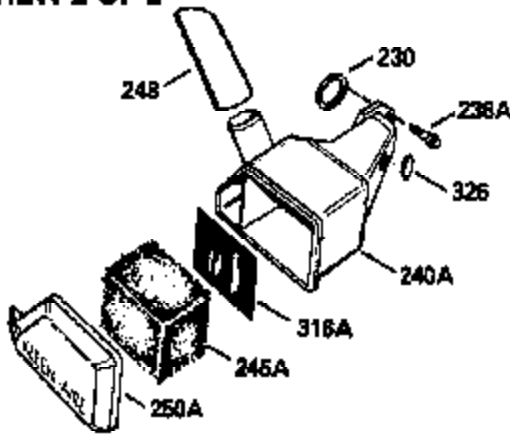

Ref #	Part Number	Qty	Description
380	632132		Carburetor (Incl. 184) (Refer to 632335 carburetor except use 632140 float bowl nut, Division 5, Section A, page A1-42 or Fiche 23B, Grid F-13 for breakdown)
400	510295A		* Gasket Set (Incl. items marked *)
422	730227A		2-Cycle Oil (8 oz.)
436	611006		Stator Plate Ass'y. (Incl. 437 thru 4 48)
437	30551		Breaker Box Cover Spring
438	610947		Dust Cover
439	610948		Dust Cover Gasket
440	30547A		Breaker Contact
441	30552		Breaker Cam
442	610385		Washer
443	610408		Nut, 8 32
444	29181		Breaker Point Screw
445	610593		Screw, 8-32 x 13/16"
446	33356		Ground Terminal
447	30548B		Condenser
448	30549		Felt Cam Wiper

ILLUSTRATION SHOWS TYPICAL PARTS ONLY. ORDER BY PART NUMBER. PARTS NOT LISTED ARE SUPPLIED BY OEM.

VIEW 2 OF 2