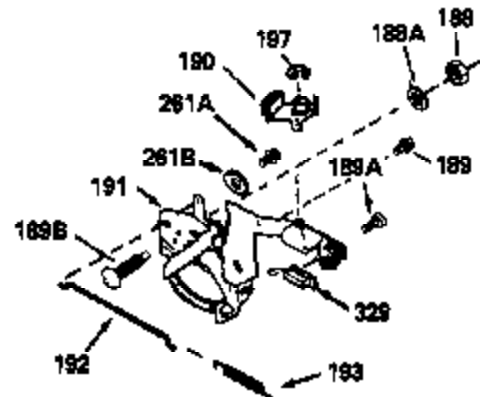

Ref #	Part Number	Qty	Description
380	632132		Carburetor (Incl. 184) (Refer to 632335 carburetor except use 632140 float bowl nut, Division 5, Section A, page A1-42 or Fiche 23B, Grid F-13 for breakdown)
400	510295A		* Gasket Set (Incl. items marked *)
422	730227A		2-Cycle Oil (8 oz.)
436	611006		Stator Plate Ass'y. (Incl. 437 thru 4 48)
437	30551		Breaker Box Cover Spring
438	610947		Dust Cover
439	610948		Dust Cover Gasket
440	30547A		Breaker Contact
441	30552		Breaker Cam
442	610385		Washer
443	610408		Nut, 8 32
444	29181		Breaker Point Screw
445	610593		Screw, 8-32 x 13/16"
446	33356		Ground Terminal
447	30548B		Condenser
448	30549		Felt Cam Wiper

ILLUSTRATION SHOWS TYPICAL PARTS ONLY. ORDER BY PART NUMBER. PARTS NOT LISTED ARE SUPPLIED BY OEM.

VIEW 2 OF 2