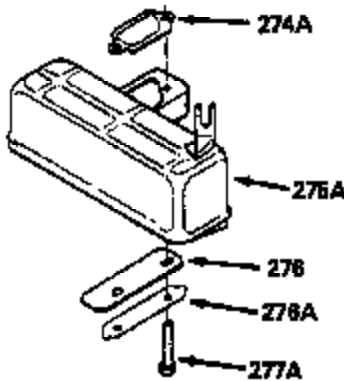

Ref #	Part Number	Qty	Description
380	632132		Carburetor (Incl. 184) (Refer to 632335 carburetor except use 632140 float bowl nut, Division 5, Section A, page A1-42 or Fiche 23B, Grid F-13 for breakdown)
400	510295A		* Gasket Set (Incl. items marked *)
422	730227A		2-Cycle Oil (8 oz.)
436	611006		Stator Plate Ass'y. (Incl. 437 thru 4 48)
437	30551		Breaker Box Cover Spring
438	610947		Dust Cover
439	610948		Dust Cover Gasket
440	30547A		Breaker Contact
441	30552		Breaker Cam
442	610385		Washer
443	610408		Nut, 8 32
444	29181		Breaker Point Screw
445	610593		Screw, 8-32 x 13/16"
446	33356		Ground Terminal
447	30548B		Condenser
448	30549		Felt Cam Wiper

ILLUSTRATION SHOWS TYPICAL PARTS ONLY. ORDER BY PART NUMBER. PARTS NOT LISTED ARE SUPPLIED BY OEM.

VIEW 2 OF 2