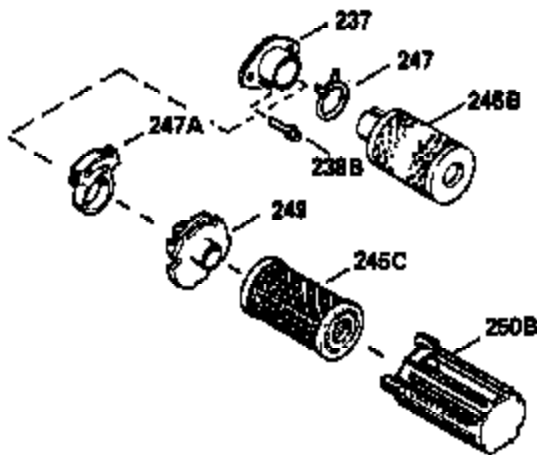

Ref #	Part Number	Qty	Description
380	632132		Carburetor (Incl. 184) (Refer to 632335 carburetor except use 632140 float bowl nut, Division 5, Section A, page A1-42 or Fiche 23B, Grid F-13 for breakdown)
400	510295A		* Gasket Set (Incl. items marked *)
422	730227A		2-Cycle Oil (8 oz.)
436	611006		Stator Plate Ass'y. (Incl. 437 thru 4 48)
437	30551		Breaker Box Cover Spring
438	610947		Dust Cover
439	610948		Dust Cover Gasket
440	30547A		Breaker Contact
441	30552		Breaker Cam
442	610385		Washer
443	610408		Nut, 8 32
444	29181		Breaker Point Screw
445	610593		Screw, 8-32 x 13/16"
446	33356		Ground Terminal
447	30548B		Condenser
448	30549		Felt Cam Wiper

ILLUSTRATION SHOWS TYPICAL PARTS ONLY. ORDER BY PART NUMBER. PARTS NOT LISTED ARE SUPPLIED BY OEM.

VIEW 2 OF 2