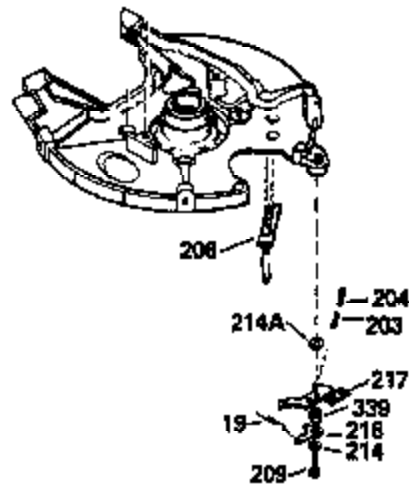

Ref #	Part Number	Qty	Description
380	632132		Carburetor (Incl. 184) (Refer to 632335 carburetor except use 632140 float bowl nut, Division 5, Section A, page A1-42 or Fiche 23B, Grid F-13 for breakdown)
400	510295A		* Gasket Set (Incl. items marked *)
422	730227A		2-Cycle Oil (8 oz.)
436	611006		Stator Plate Ass'y. (Incl. 437 thru 4 48)
437	30551		Breaker Box Cover Spring
438	610947		Dust Cover
439	610948		Dust Cover Gasket
440	30547A		Breaker Contact
441	30552		Breaker Cam
442	610385		Washer
443	610408		Nut, 8 32
444	29181		Breaker Point Screw
445	610593		Screw, 8-32 x 13/16"
446	33356		Ground Terminal
447	30548B		Condenser
448	30549		Felt Cam Wiper

ILLUSTRATION SHOWS TYPICAL PARTS ONLY. ORDER BY PART NUMBER. PARTS NOT LISTED ARE SUPPLIED BY OEM.

VIEW 2 OF 2