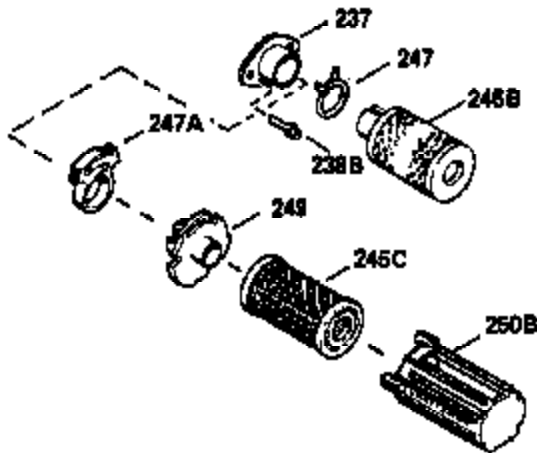

ILLUSTRATION SHOWS TYPICAL PARTS ONLY. ORDER BY PART NUMBER. PARTS NOT LISTED ARE SUPPLIED BY OEM.

VIEW 2 OF 2

Ref #	Part Number	Qty	Description
	92 650815		Belleville Washer
	93 650390		Flywheel Nut
189A	650911		Screw, Torx T-30, 1/4-20 x 5/8" (As r eq.)
230	34338		Air Cleaner Gasket
238A	650806		Screw, 10-32 x 5/8"
240A	450234		Air Cleaner Body
245A	450236		Air Cleaner Element
248	33008		Air Cleaner Tube
250A	33007		Air Cleaner Cover
261B	650854		Washer
316A	450235		Mesh Screen
326	450237		Button Plug