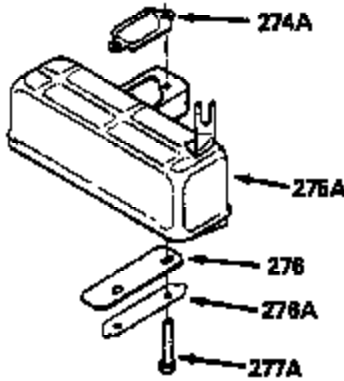

ILLUSTRATION SHOWS TYPICAL PARTS ONLY. ORDER BY PART NUMBER. PARTS NOT LISTED ARE SUPPLIED BY OEM.

VIEW 2 OF 2

Ref #	Part Number	Qty	Description
	92 650815		Belleville Washer
	93 650390		Flywheel Nut
189A	650911		Screw, Torx T-30, 1/4-20 x 5/8" (As r eq.)
230	34338		Air Cleaner Gasket
238A	650806		Screw, 10-32 x 5/8"
240A	450234		Air Cleaner Body
245A	450236		Air Cleaner Element
248	33008		Air Cleaner Tube
250A	33007		Air Cleaner Cover
261B	650854		Washer
316A	450235		Mesh Screen
326	450237		Button Plug