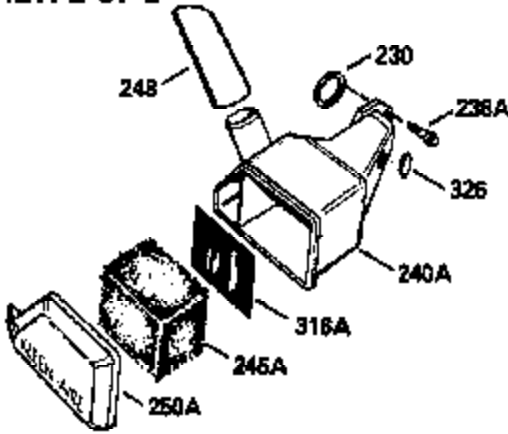

ILLUSTRATION SHOWS TYPICAL PARTS ONLY. ORDER BY PART NUMBER. PARTS NOT LISTED ARE SUPPLIED BY OEM.

VIEW 2 OF 2

Ref #	Part Number	Qty	Description
	92 650815		Belleville Washer
	93 650390		Flywheel Nut
189A	650911		Screw, Torx T-30, 1/4-20 x 5/8" (As r eq.)
230	34338		Air Cleaner Gasket
238A	650806		Screw, 10-32 x 5/8"
240A	450234		Air Cleaner Body
245A	450236		Air Cleaner Element
248	33008		Air Cleaner Tube
250A	33007		Air Cleaner Cover
261B	650854		Washer
316A	450235		Mesh Screen
326	450237		Button Plug