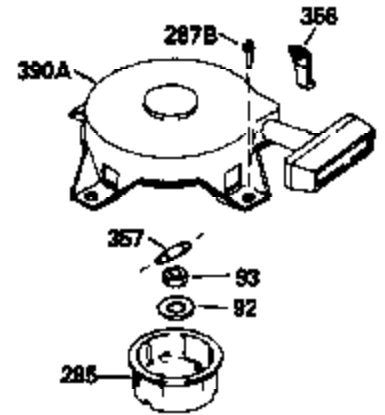

ILLUSTRATION SHOWS TYPICAL PARTS ONLY. ORDER BY PART NUMBER. PARTS NOT LISTED ARE SUPPLIED BY OEM.

VIEW 2 OF 2

Ref #	Part Number	Qty	Description
	92 650815		Belleville Washer
	93 650390		Flywheel Nut
189A	650911		Screw, Torx T-30, 1/4-20 x 5/8" (As r eq.)
230	34338		Air Cleaner Gasket
238A	650806		Screw, 10-32 x 5/8"
240A	450234		Air Cleaner Body
245A	450236		Air Cleaner Element
248	33008		Air Cleaner Tube
250A	33007		Air Cleaner Cover
261B	650854		Washer
316A	450235		Mesh Screen
326	450237		Button Plug