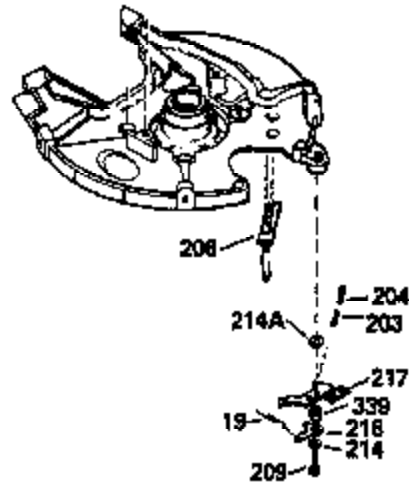

ILLUSTRATION SHOWS TYPICAL PARTS ONLY. ORDER BY PART NUMBER. PARTS NOT LISTED ARE SUPPLIED BY OEM.

VIEW 2 OF 2

Ref #	Part Number	Qty	Description
	92 650815		Belleville Washer
	93 650390		Flywheel Nut
189A	650911		Screw, Torx T-30, 1/4-20 x 5/8" (As r eq.)
230	34338		Air Cleaner Gasket
238A	650806		Screw, 10-32 x 5/8"
240A	450234		Air Cleaner Body
245A	450236		Air Cleaner Element
248	33008		Air Cleaner Tube
250A	33007		Air Cleaner Cover
261B	650854		Washer
316A	450235		Mesh Screen
326	450237		Button Plug