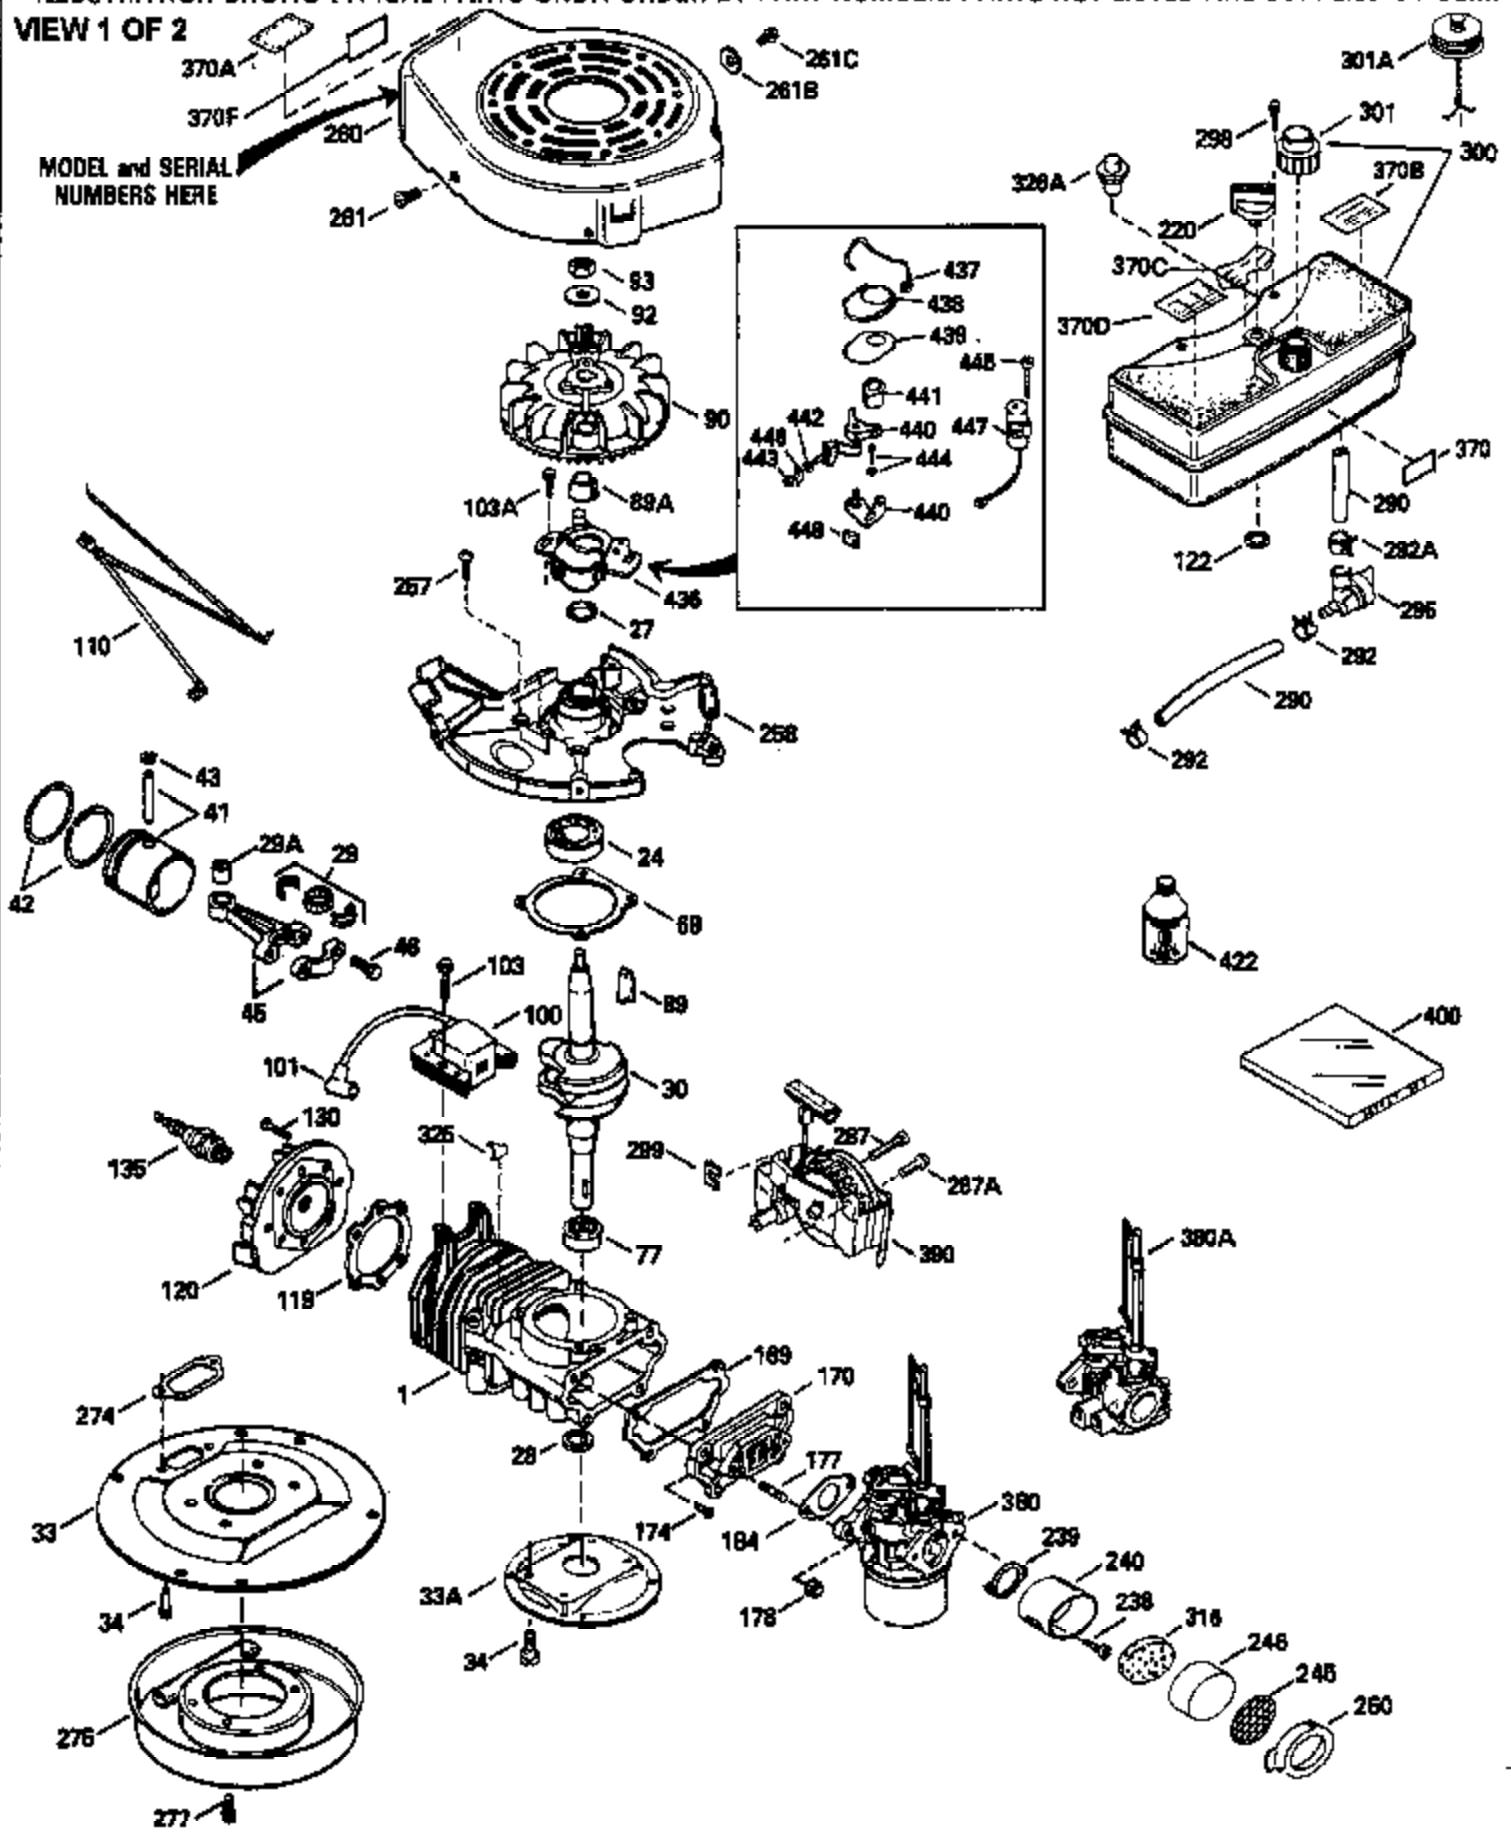

ILLUSTRATION SHOWS TYPICAL PARTS ONLY. ORDER BY PART NUMBER. PARTS NOT LISTED ARE SUPPLIED BY OEM.

VIEW 1 OF 2

MODEL and SERIAL
NUMBERS HERE