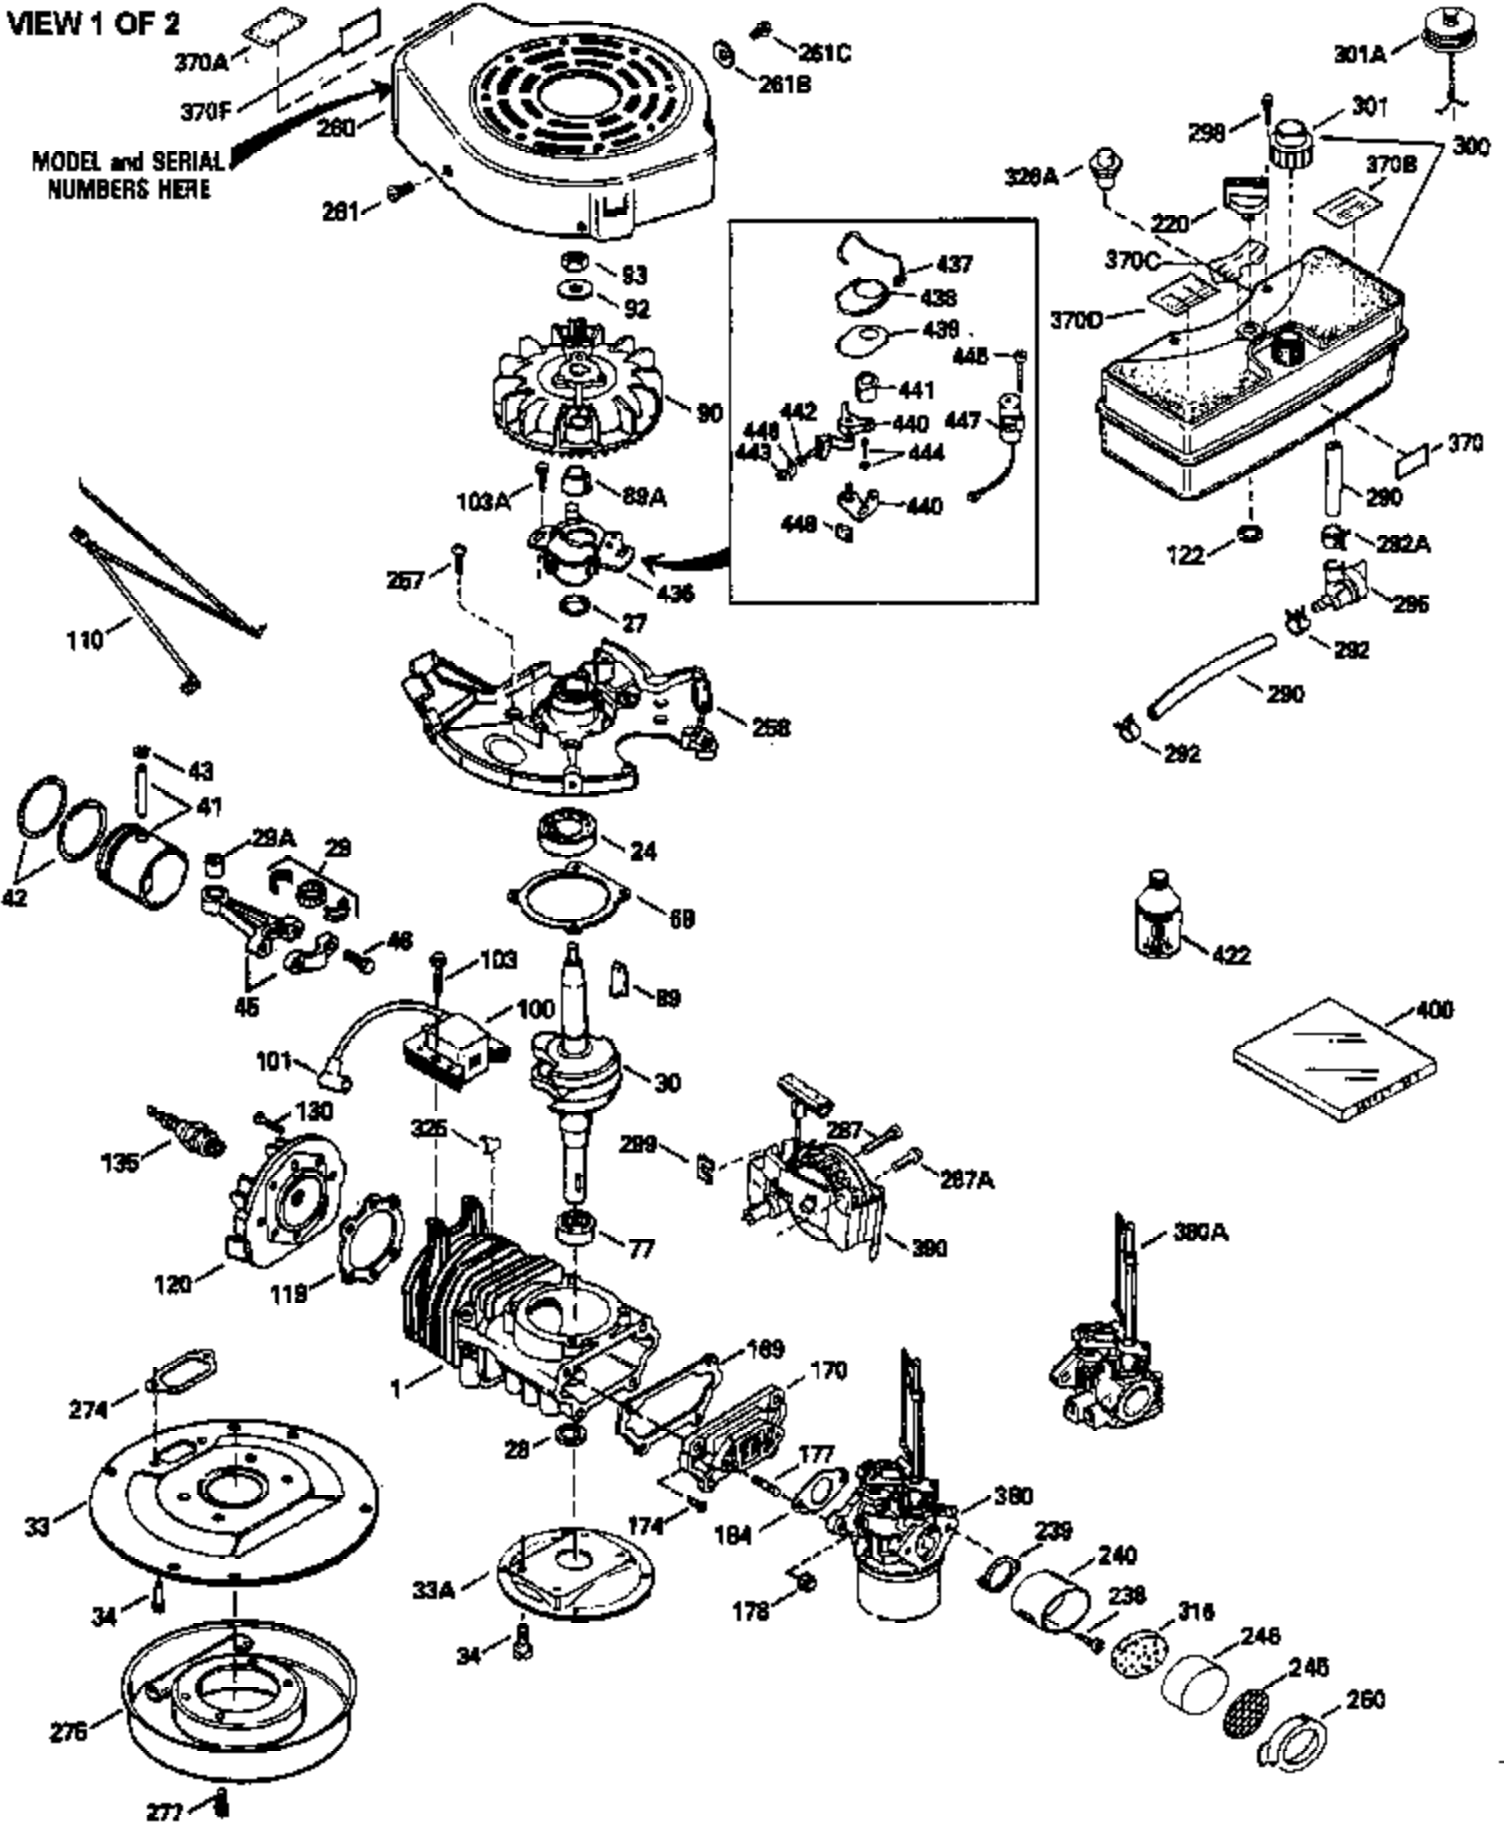

ILLUSTRATION SHOWS TYPICAL PARTS ONLY. ORDER BY PART NUMBER. PARTS NOT LISTED ARE SUPPLIED BY OEM.

VIEW 1 OF 2

MODEL and SERIAL  
NUMBERS HERE

Ref #	Part Number	Qty	Description
	1		Cylinder (Order s/b if replacement is req.)
24	530110		Ball Bearing
27	510319		Oil Seal
28	28427		Oil Seal
29A	530104A		Cartridge Bearing
29	530151		Needle Bearing & Liner Set (30 Needle s)
30	290576		Crankshaft & Rod Ass'y. (Incl. 45)
33	330175		Adapter Plate (8" B.C.)
34	650797		Screw, 5/16-18 x 1/2"
41	310272A		Piston & Pin Ass'y. (.010" OS)
41	310283A		Piston & Pin Ass'y. (Std.)(Incl. 43)
42	310190		Ring Set (Std.)
42	310273		Ring Set (.010" OS)
43	310167		Piston Pin Retaining Ring
45	310263		Connecting Rod Ass'y. (Incl. 29, 29A & 46)
46	650633		Connecting Rod Bolt
69	510292A		* Cylinder Cover Gasket
77	780097		Cartridge Bearing
89A	611032		Adapter Sleeve
90	611046A		Flywheel
92	650815		Belleville Washer
93	650390		Flywheel Nut
100	34443A		Solid State Ignition (Incl. 101)
100	730207		Magneto to Solid State Conversion Kit (Includes solid state module, solid state flywheel key, and instructions.)(Use as required on external ignition engines only.)
101	610118		Spark Plug Cover
103	650814		Screw, Torx T-15, 10-24 x 1"
110	611099		Ground Wire
119	510274A		* Cylinder Head Gasket
120	250240B		Cylinder Head
122	570641		Retaining Ring
130	650477		Screw, Torx T-30, 1/4-20 x 3/4"
135	33636		Resistor Spark Plug
169	510323A		* Cover Plate Gasket
170	470152A		Reed & Cover Plate (Incl. 178)
174	650579		Screw, Torx T-25, 10-24 x 1/2"
178	650456		Nut, 1/4-20
184	510110A		* Carburetor Gasket
220	570640		Control Knob
238	650431		Screw, Torx T-25, 10-32 x 5/8"
239	510206A		Air Cleaner Gasket
240	450232		Air Cleaner Body
245	450205		Air Cleaner Element
246	450215		Air Cleaner Filter
250	450216		Air Cleaner Cover
257	650561		Screw, 1/4-20 x 5/8"
258	350408		Blower Housing Base (Incl. 27)
260	350403		Blower Housing
261	650958		Screw, 1/4-20 x 7/16"
261B	650854		Washer
274	510314		Exhaust Gasket
275	390297		Muffler
277	650911		Screw, Torx T-30, 1/4-20 x 5/8"
287	30646		Screw, 1/4-20 x 1-3/8"
287A	650561		Screw, 1/4-20 x 5/8"
290	29774		Fuel Line