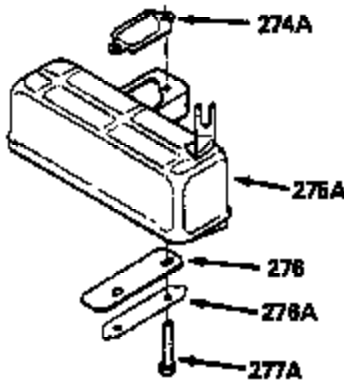

ILLUSTRATION SHOWS TYPICAL PARTS ONLY. ORDER BY PART NUMBER. PARTS NOT LISTED ARE SUPPLIED BY OEM.

VIEW 2 OF 2

Ref #	Part Number	Qty	Description
92	650815		Belleville Washer
93	650390		Flywheel Nut
189A	650911		Screw, Torx T-30, 1/4-20 x 5/8" (As r eq.)
261B	650854		Washer