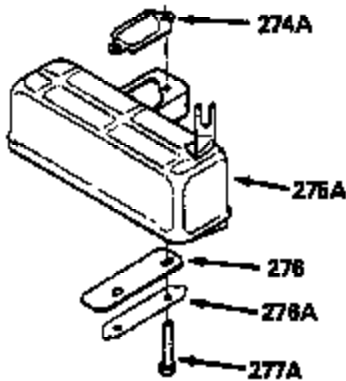

ILLUSTRATION SHOWS TYPICAL PARTS ONLY. ORDER BY PART NUMBER. PARTS NOT LISTED ARE SUPPLIED BY OEM.

VIEW 2 OF 2

Ref #	Part Number	Qty	Description
92	650815		Belleville Washer
93	650390		Flywheel Nut
189A	650911		Screw, Torx T-30, 1/4-20 x 5/8" (As r eq.)
261B	650854		Washer