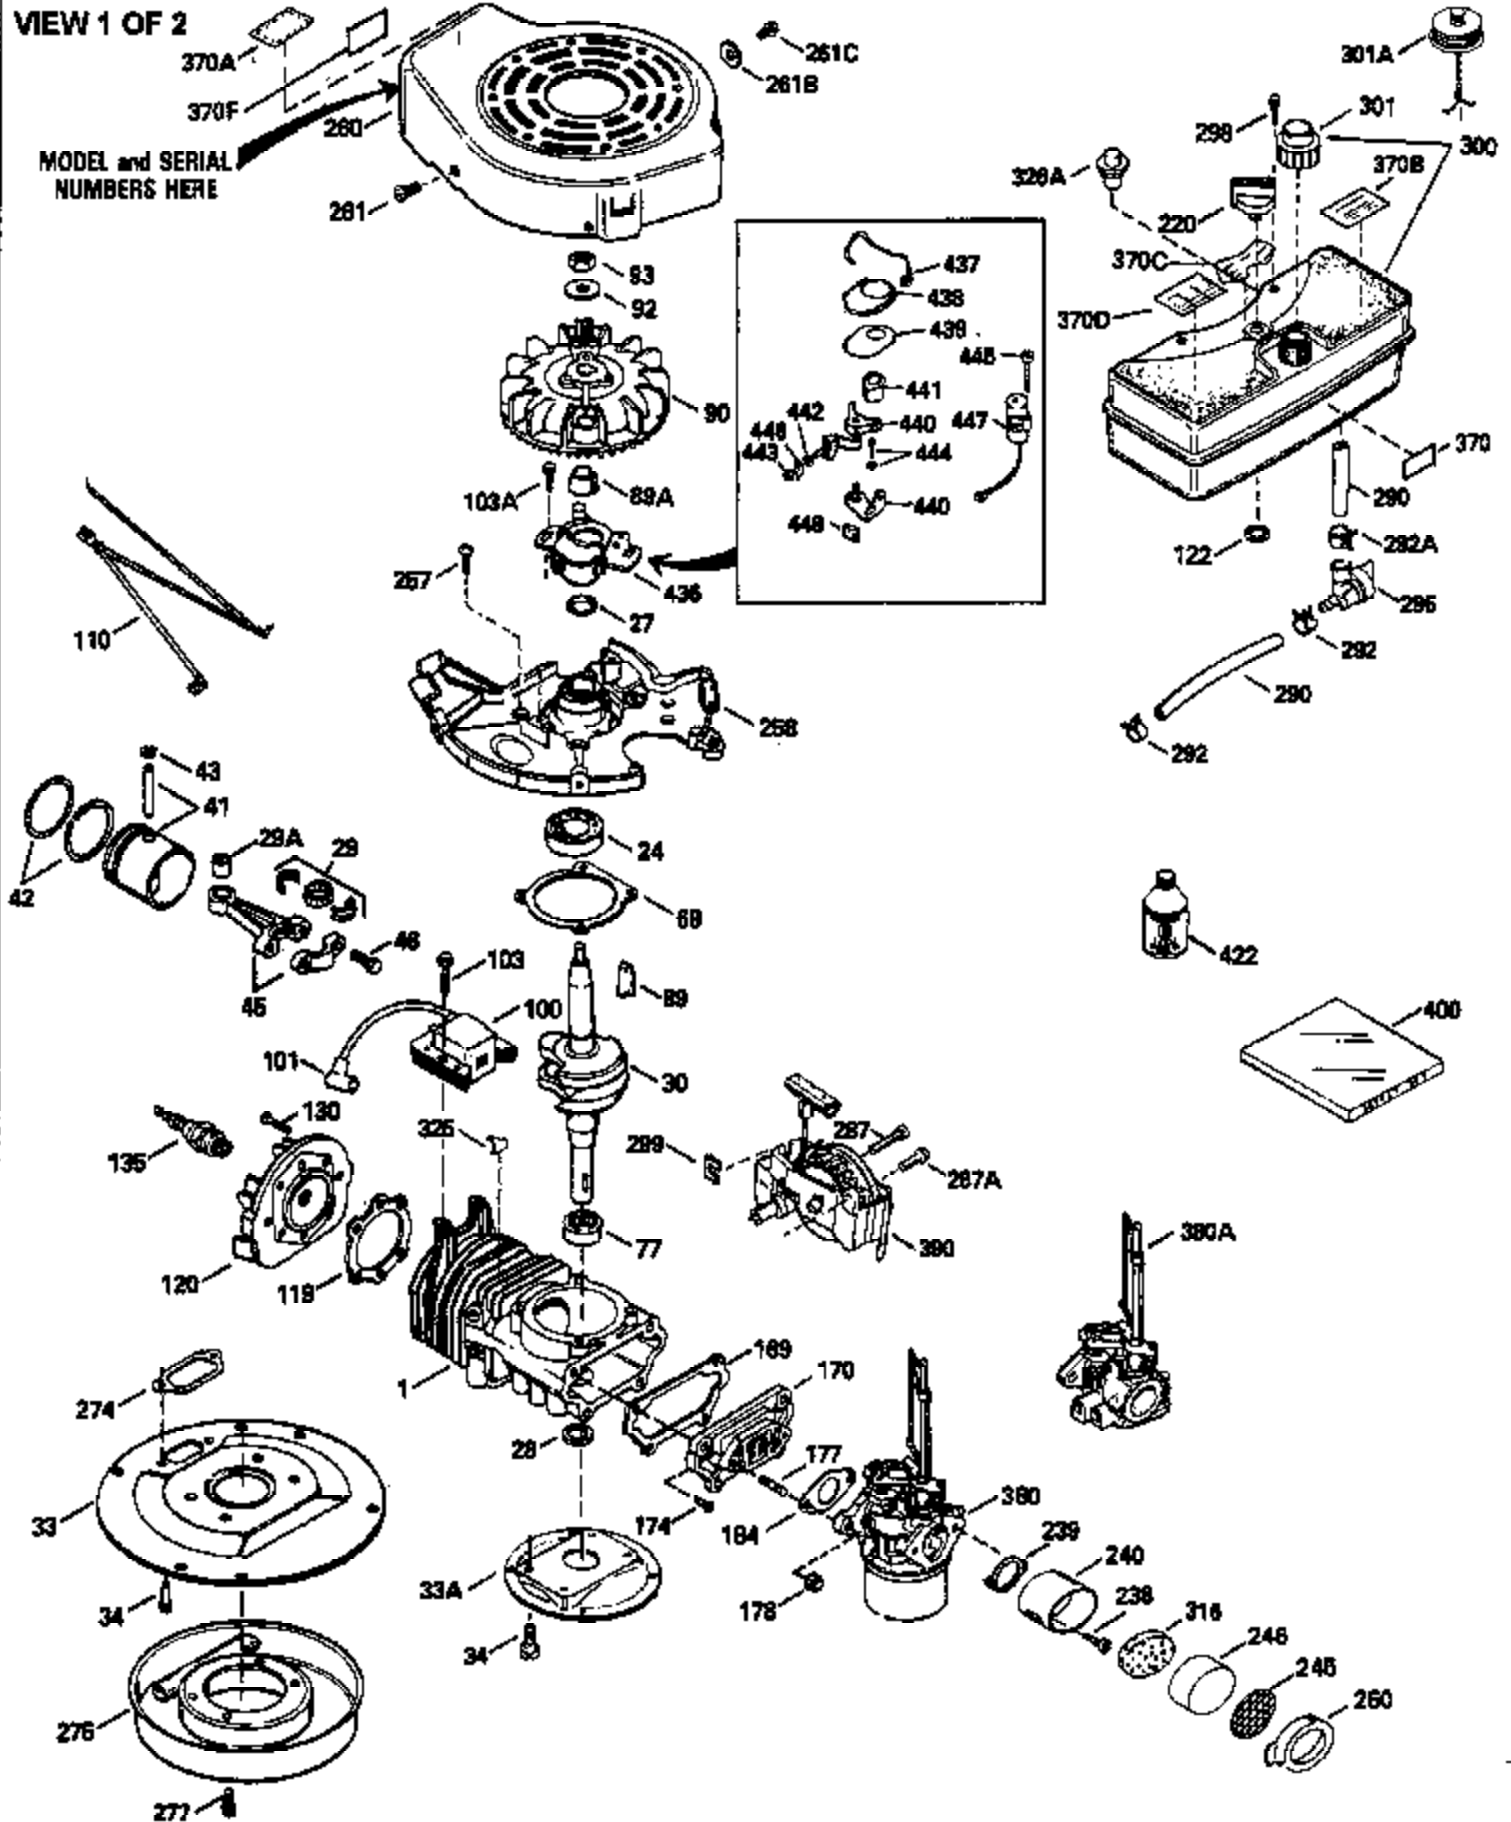

ILLUSTRATION SHOWS TYPICAL PARTS ONLY. ORDER BY PART NUMBER. PARTS NOT LISTED ARE SUPPLIED BY OEM.

VIEW 1 OF 2

MODEL and SERIAL
NUMBERS HERE