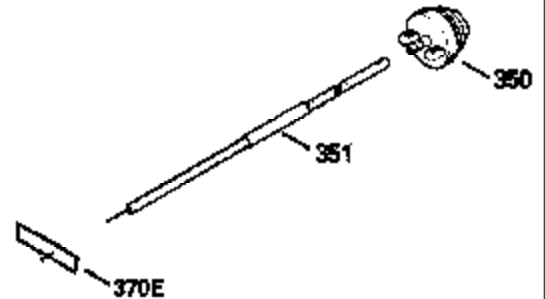

ILLUSTRATION SHOWS TYPICAL PARTS ONLY. ORDER BY PART NUMBER. PARTS NOT LISTED ARE SUPPLIED BY OEM.

VIEW 2 OF 2

Ref #	Part Number	Qty	Description
92	650815		Belleville Washer
93	650390		Flywheel Nut
189A	650911		Screw, Torx T-30, 1/4-20 x 5/8" (As r eq.)
261B	650854		Washer