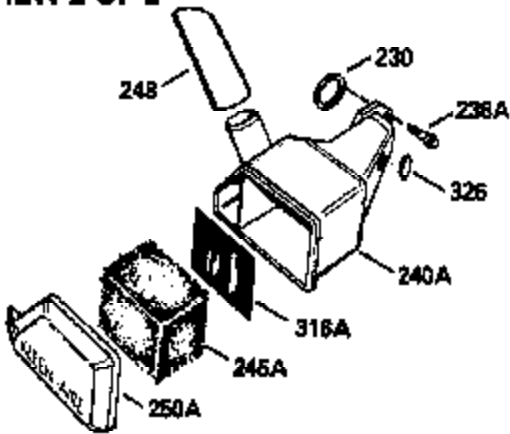

ILLUSTRATION SHOWS TYPICAL PARTS ONLY. ORDER BY PART NUMBER. PARTS NOT LISTED ARE SUPPLIED BY OEM.

VIEW 2 OF 2

Ref #	Part Number	Qty	Description
92	650815		Belleville Washer
93	650390		Flywheel Nut
189A	650911		Screw, Torx T-30, 1/4-20 x 5/8" (As r eq.)
261B	650854		Washer