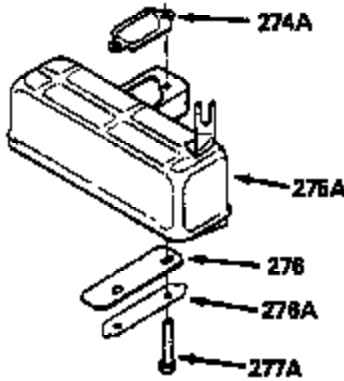

ILLUSTRATION SHOWS TYPICAL PARTS ONLY. ORDER BY PART NUMBER. PARTS NOT LISTED ARE SUPPLIED BY OEM.

VIEW 2 OF 2

Ref #	Part Number	Qty	Description
92	650815		Belleville Washer
93	650390		Flywheel Nut
189A	650911		Screw, Torx T-30, 1/4-20 x 5/8" (As r eq.)
261B	650854		Washer