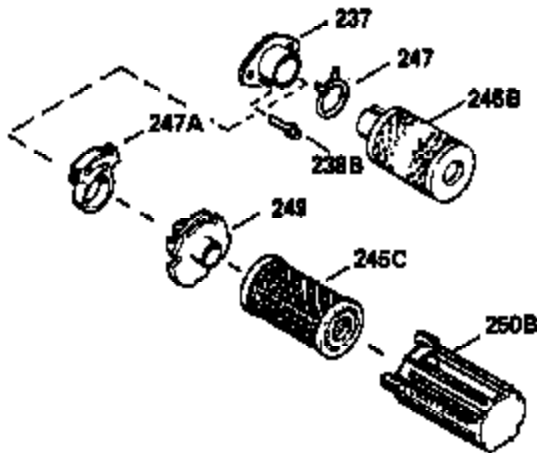

ILLUSTRATION SHOWS TYPICAL PARTS ONLY. ORDER BY PART NUMBER. PARTS NOT LISTED ARE SUPPLIED BY OEM.

VIEW 2 OF 2

Ref #	Part Number	Qty	Description
92	650815		Belleville Washer
93	650390		Flywheel Nut
189A	650911		Screw, Torx T-30, 1/4-20 x 5/8" (As r eq.)
261B	650854		Washer