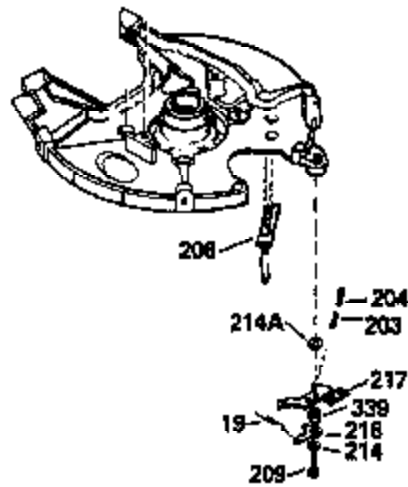

ILLUSTRATION SHOWS TYPICAL PARTS ONLY. ORDER BY PART NUMBER. PARTS NOT LISTED ARE SUPPLIED BY OEM.

VIEW 2 OF 2

Ref #	Part Number	Qty	Description
92	650815		Belleville Washer
93	650390		Flywheel Nut
189A	650911		Screw, Torx T-30, 1/4-20 x 5/8" (As r eq.)
261B	650854		Washer