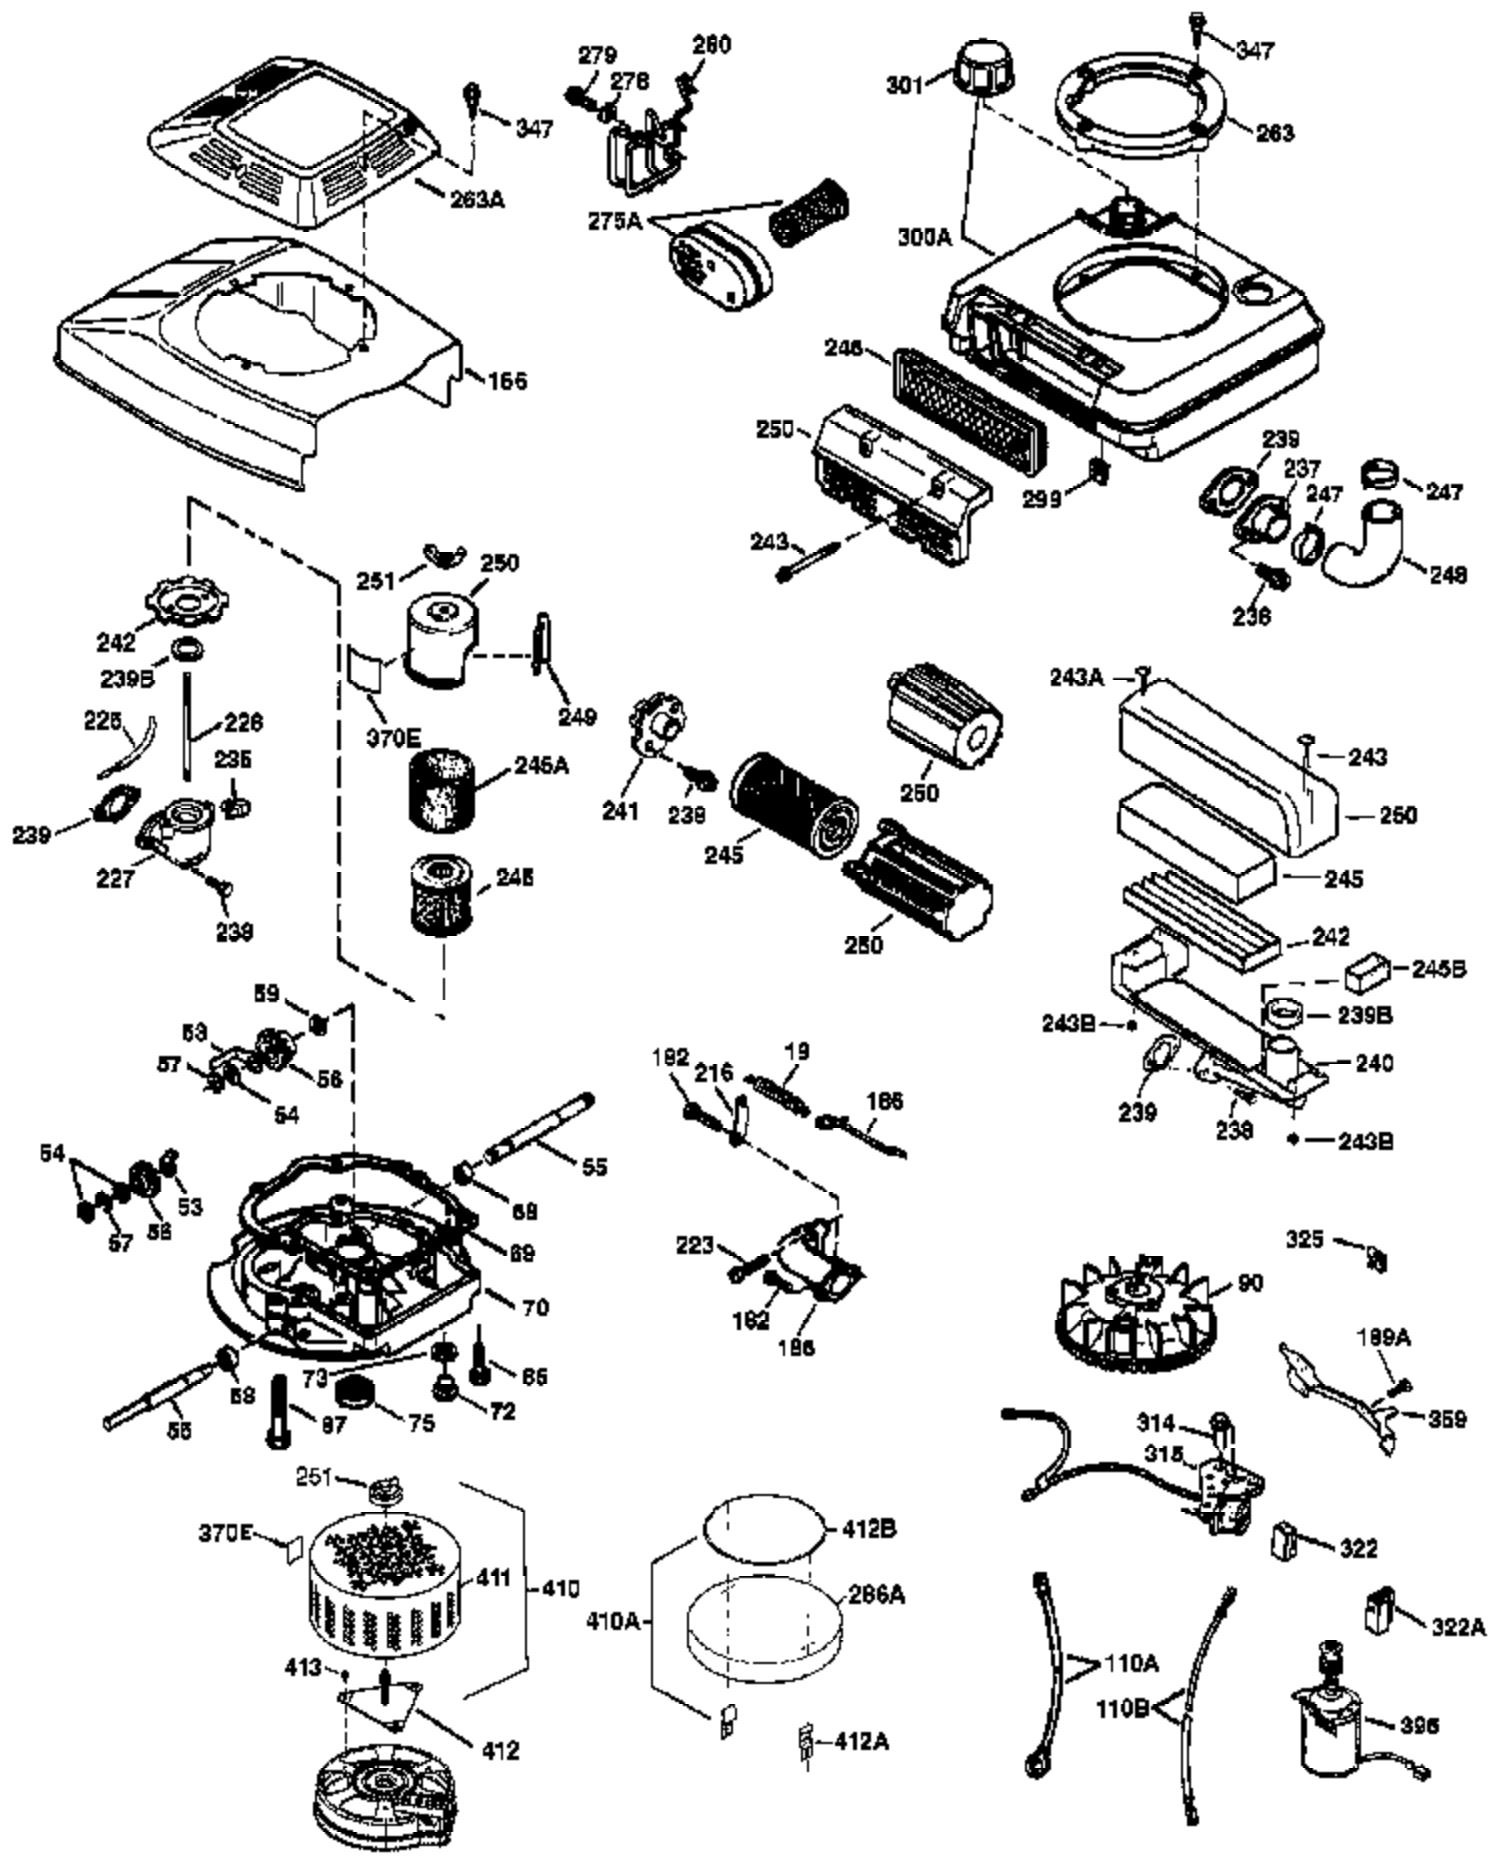

Ref #	Part Number	Qty	Description
19	36281	1	Extension Spring
69	35261	1	* Mounting Flange Gasket
70	34311E	1	Mounting Flange (Incl. 72 thru 83,306)
72	30572	1	Oil Drain Plug (Incl. 73)
73	28833	1	Drain Plug Gasket
75	27897	1	Oil Seal
86	650488	6	Screw, 1/4-20 x 1-1/4"
90	611112	1	Flywheel
182	6201	2	Screw, 1/4-28 x 7/8"
185	36544	1	Intake Pipe
186	32653	1	Governor Link
216	33086	1	R.P.M. Adjusting Lever
223	650451	2	Screw, 1/4-20 x 1"
238	650932	2	Screw, 10-32 x 49/64"
239	34338	1	* Air Cleaner Gasket
241	36919	1	Air Cleaner Collar
245	36905	1	Air Cleaner Filter
250	36920	1	Air Cleaner Cover
263A	37184	1	Starter Grill
301	36246	1	Fuel Cap
347	651038	1	Screw, 10-32 x 51/64"
380	632747	1	Carburetor (Incl. 184)
900	0		Replacement Engine NONE
900	0	1	Replacement Short Block 750729C, order from 71-999