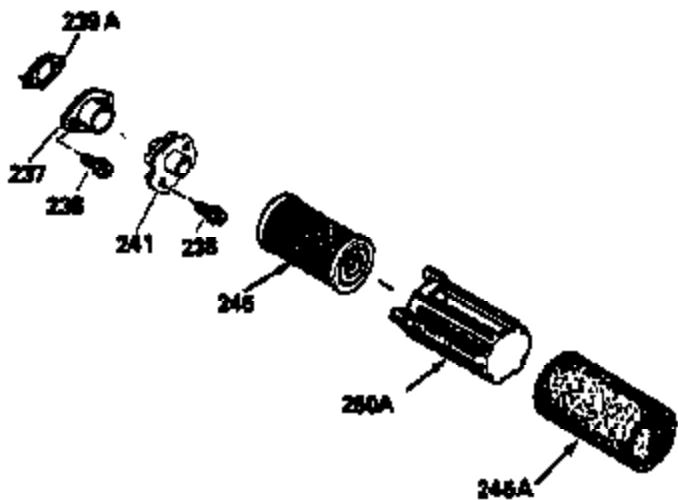

ILLUSTRATION SHOWS TYPICAL PARTS ONLY. ORDER BY PART NUMBER. PARTS NOT LISTED ARE SUPPLIED BY OEM.

VIEW 3 OF 3

Ref #	Part Number	Qty	Description
12A	36558	1	Breather Cover & Tube (Incl. 12B)
19	36281	1	Extension Spring
69	35261	1	* Mounting Flange Gasket
92	650815	1	Belleville Washer
182	6201	2	Screw, 1/4-28 x 7/8"
185	36544	1	Intake Pipe
186	34337	1	Governor Link
191	36559	1	S.E. Brake Bracket (Incl. 195)
223	650451	2	Screw, 1/4-20 x 1"
238	650932	2	Screw, 10-32 x 49/64"
241	36919	1	Air Cleaner Collar
245	36905	1	Air Cleaner Filter
250	36920	1	Air Cleaner Cover
277	650988	2	Screw, 1/4-20 x 2-5/16"
370A	36261	1	Lubrication Decal
416	36085	1	Spark Arrestor Kit (Incl. 416)(Optional)
417	650760	1	Screw, 8-32 x 3/8" (Optional)
900	0	1	Replacement Engine 750784A, order from 71-999
900	0	1	Replacement S/B 750670B, order from 71-999