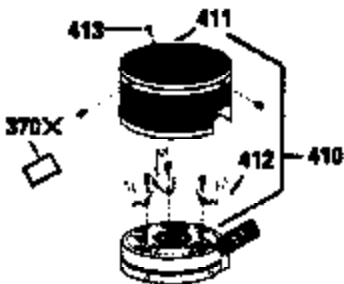

ILLUSTRATION SHOWS TYPICAL PARTS ONLY. ORDER BY PART NUMBER. PARTS NOT LISTED ARE SUPPLIED BY OEM.

VIEW 3 OF 3

Ref #	Part Number	Qty	Description
12A	36558	1	Breather Cover & Tube (Incl. 12B)
19	36281	1	Extension Spring
69	35261	1	* Mounting Flange Gasket
92	650815	1	Belleville Washer
182	6201	2	Screw, 1/4-28 x 7/8"
185	36544	1	Intake Pipe
186	34337	1	Governor Link
191	36559	1	S.E. Brake Bracket (Incl. 195)
223	650451	2	Screw, 1/4-20 x 1"
238	650932	2	Screw, 10-32 x 49/64"
241	36919	1	Air Cleaner Collar
245	36905	1	Air Cleaner Filter
250	36920	1	Air Cleaner Cover
277	650988	2	Screw, 1/4-20 x 2-5/16"
370A	36261	1	Lubrication Decal
416	36085	1	Spark Arrestor Kit (Incl. 416)(Optional)
417	650760	1	Screw, 8-32 x 3/8" (Optional)
900	0	1	Replacement Engine 750784A, order from 71-999
900	0	1	Replacement S/B 750670B, order from 71-999