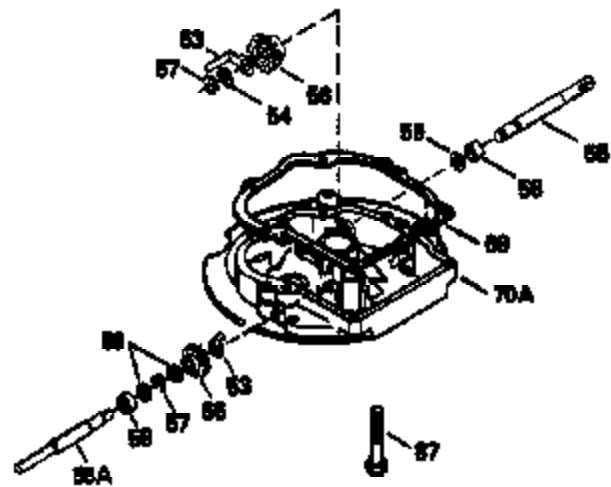

ILLUSTRATION SHOWS TYPICAL PARTS ONLY. ORDER BY PART NUMBER. PARTS NOT LISTED ARE SUPPLIED BY OEM.

VIEW 3 OF 3

Ref #	Part Number	Qty	Description
12A	36558	1	Breather Cover & Tube (Incl. 12B)
19	36281	1	Extension Spring
69	35261	1	* Mounting Flange Gasket
92	650815	1	Belleville Washer
182	6201	2	Screw, 1/4-28 x 7/8"
185	36544	1	Intake Pipe
186	34337	1	Governor Link
191	36559	1	S.E. Brake Bracket (Incl. 195)
223	650451	2	Screw, 1/4-20 x 1"
238	650932	2	Screw, 10-32 x 49/64"
241	36919	1	Air Cleaner Collar
245	36905	1	Air Cleaner Filter
250	36920	1	Air Cleaner Cover
277	650988	2	Screw, 1/4-20 x 2-5/16"
370A	36261	1	Lubrication Decal
416	36085	1	Spark Arrestor Kit (Incl. 416)(Optional)
417	650760	1	Screw, 8-32 x 3/8" (Optional)
900	0	1	Replacement Engine 750784A, order from 71-999
900	0	1	Replacement S/B 750670B, order from 71-999