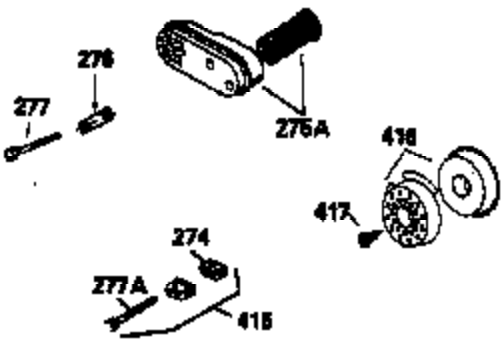

ILLUSTRATION SHOWS TYPICAL PARTS ONLY. ORDER BY PART NUMBER. PARTS NOT LISTED ARE SUPPLIED BY OEM.

VIEW 3 OF 3

Ref #	Part Number	Qty	Description
12A	36558	1	Breather Cover & Tube (Incl. 12B)
19	36281	1	Extension Spring
69	35261	1	* Mounting Flange Gasket
92	650815	1	Belleville Washer
182	6201	2	Screw, 1/4-28 x 7/8"
185	36544	1	Intake Pipe
186	34337	1	Governor Link
191	36559	1	S.E. Brake Bracket (Incl. 195)
223	650451	2	Screw, 1/4-20 x 1"
238	650932	2	Screw, 10-32 x 49/64"
241	36919	1	Air Cleaner Collar
245	36905	1	Air Cleaner Filter
250	36920	1	Air Cleaner Cover
277	650988	2	Screw, 1/4-20 x 2-5/16"
370A	36261	1	Lubrication Decal
416	36085	1	Spark Arrestor Kit (Incl. 416)(Optional)
417	650760	1	Screw, 8-32 x 3/8" (Optional)
900	0	1	Replacement Engine 750784A, order from 71-999
900	0	1	Replacement S/B 750670B, order from 71-999