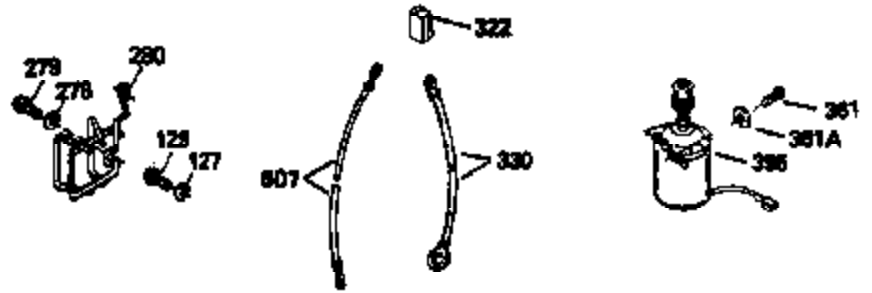

ILLUSTRATION SHOWS TYPICAL PARTS ONLY. ORDER BY PART NUMBER. PARTS NOT LISTED ARE SUPPLIED BY OEM.

VIEW 3 OF 3

Ref #	Part Number	Qty	Description
12A	36558	1	Breather Cover & Tube (Incl. 12B)
19	36281	1	Extension Spring
69	35261	1	* Mounting Flange Gasket
92	650815	1	Belleville Washer
182	6201	2	Screw, 1/4-28 x 7/8"
185	36544	1	Intake Pipe
186	34337	1	Governor Link
191	36559	1	S.E. Brake Bracket (Incl. 195)
223	650451	2	Screw, 1/4-20 x 1"
238	650932	2	Screw, 10-32 x 49/64"
241	36919	1	Air Cleaner Collar
245	36905	1	Air Cleaner Filter
250	36920	1	Air Cleaner Cover
277	650988	2	Screw, 1/4-20 x 2-5/16"
370A	36261	1	Lubrication Decal
416	36085	1	Spark Arrestor Kit (Incl. 416)(Optional)
417	650760	1	Screw, 8-32 x 3/8" (Optional)
900	0	1	Replacement Engine 750784A, order from 71-999
900	0	1	Replacement S/B 750670B, order from 71-999