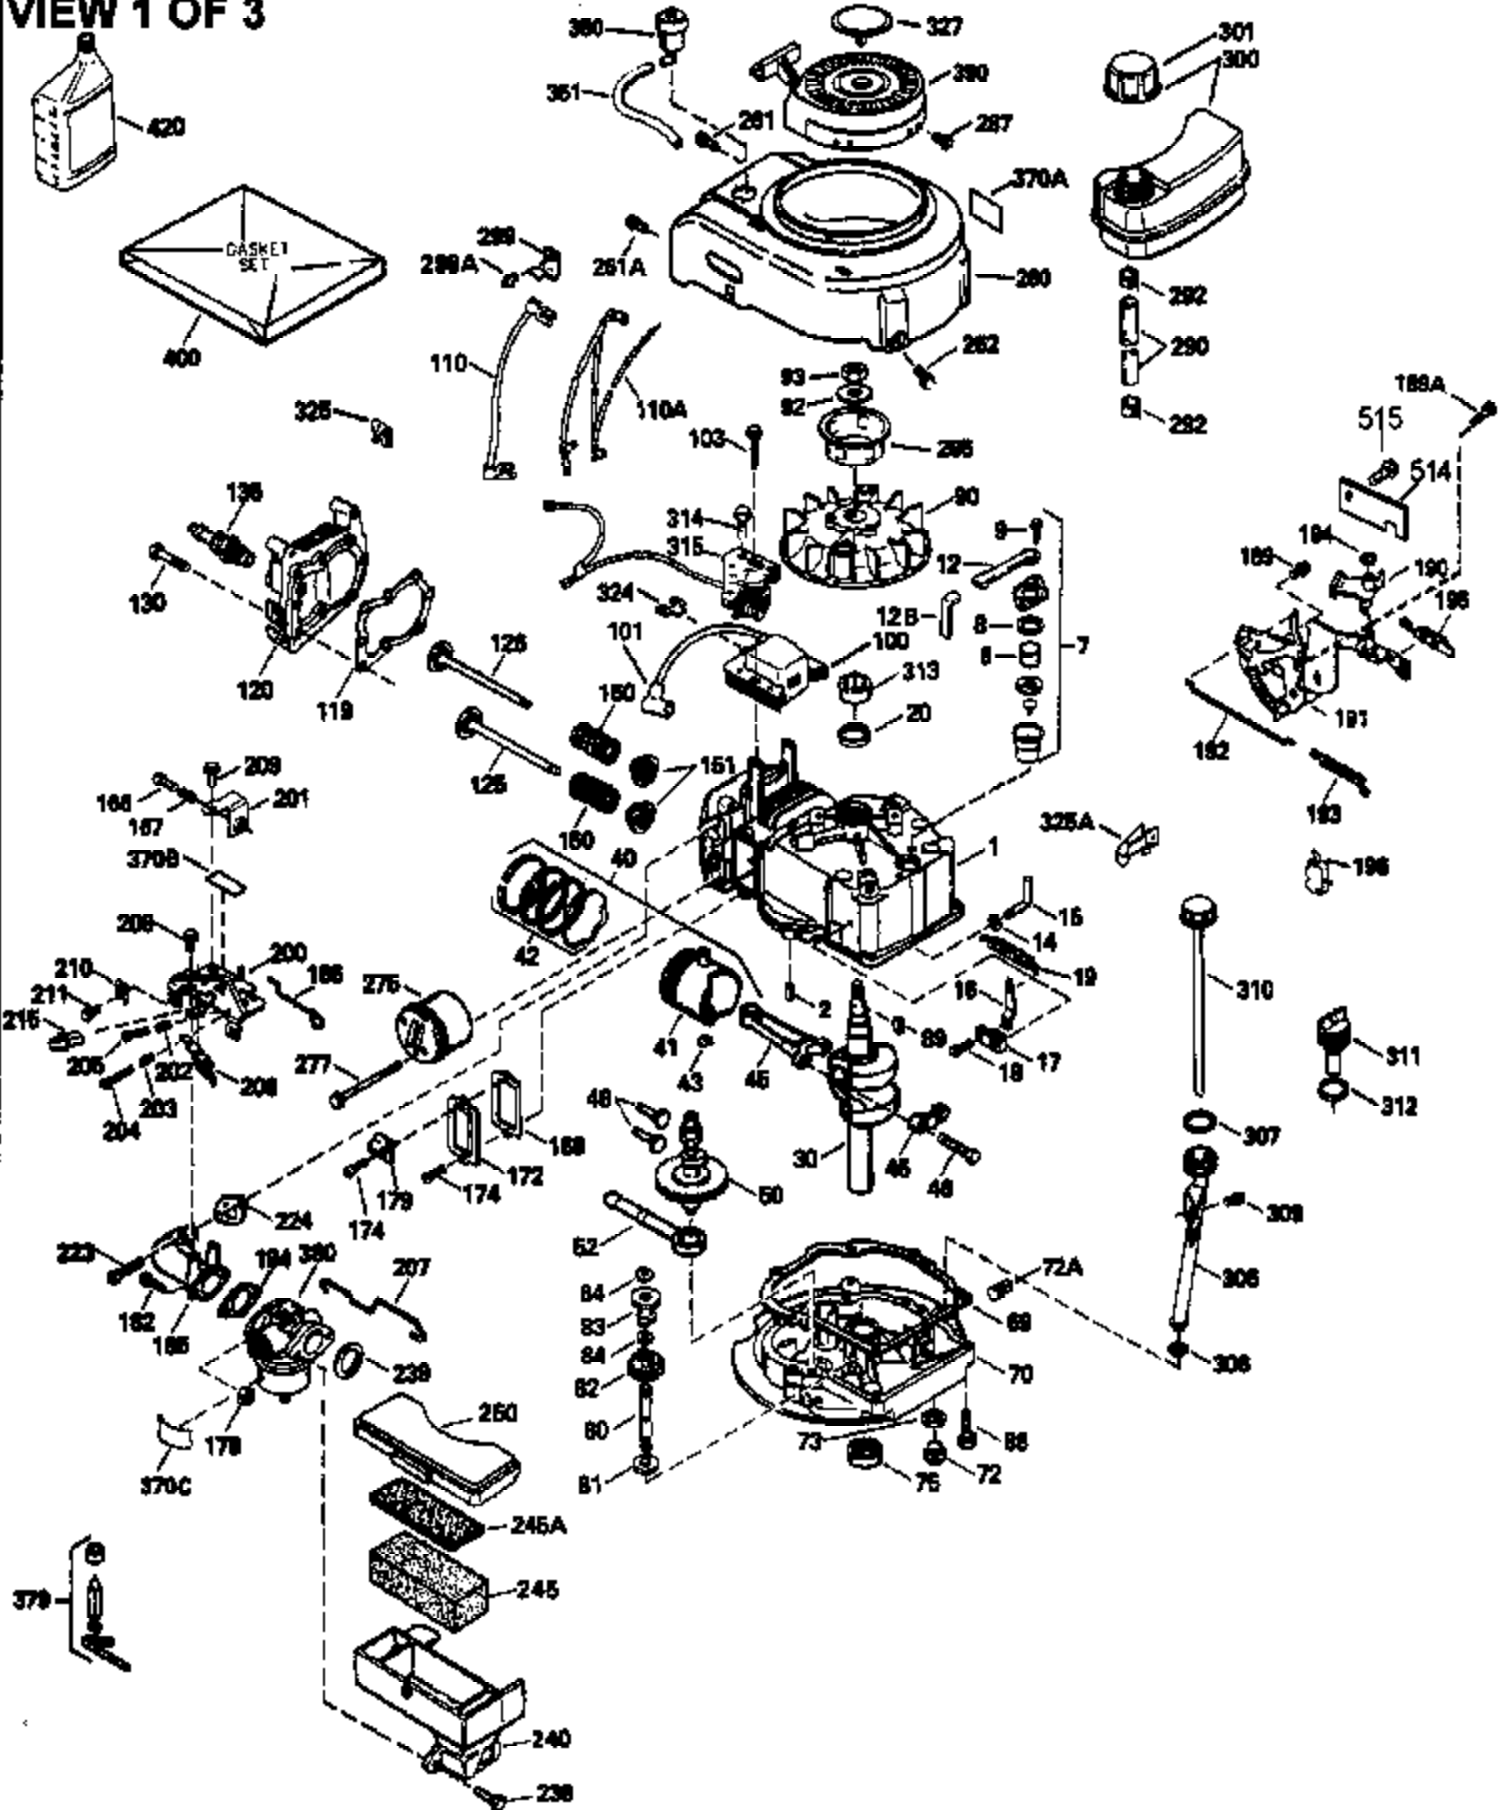

ILLUSTRATION SHOWS TYPICAL PARTS ONLY. ORDER BY PART NUMBER. PARTS NOT LISTED ARE SUPPLIED BY OEM.

VIEW 1 OF 3

Engine Parts List #1

Ref #	Part Number	Qty	Description
1	36478A	1	Cylinder (Incl. 2,7,20 & 125)
2	26727	2	Dowel Pin
6	33734	1	Breather Element
7	36557	1	Breather Ass'y. (Incl. 6 & 12A)
12A	36558	1	Breather Cover & Tube (Incl. 12B)
12B	34695	1	Breather Tube Elbow
14	28277	1	Washer
15	30589	1	Governor Rod (Incl. 14)
16	32651	1	Governor Lever
17	31335	1	Governor Lever Clamp
18	651018	1	Screw, Torx T-15, 8-32 x 19/64"
19	36281	1	Extension Spring
20	32600	1	Oil Seal
30	35801	1	Crankshaft
40	36073	1	Piston, Pin & Ring Set (Std.)
40	36074	1	Piston, Pin & Ring Set (.010" OS)
40	36075	1	Piston, Pin & Ring Set (.020" OS)
41	36070	1	Piston & Pin Ass'y. (Std.) (Incl. 43)
41	36071	1	Piston & Pin Ass'y. (.010" OS) (Incl. 43)
41	36072	1	Piston & Pin Ass'y. (.020" OS) (Incl. 43)
42	36076	1	Ring Set (Std.)
42	36077	1	Ring Set (.010" OS)
42	36078	1	Ring Set (.020" OS)
43	20381	2	Piston Pin Retaining Ring
45	32875A	1	Connecting Rod Ass'y. (Incl. 46)
46	32610A	2	Connecting Rod Bolt
48	27241	2	Valve Lifter
50	35992	1	Camshaft (MCR)
52	29914	1	Oil Pump Ass'y.
69	35261	1	* Mounting Flange Gasket
70	36995	1	Mounting Flange (Incl. 72 thru 83)
72	30572	1	Oil Drain Plug (Incl. 73)
73	28833	1	Drain Plug Gasket
75	27897	1	Oil Seal
80	30574A	1	Governor Shaft
81	30590A	1	Washer
82	30591	1	Governor Gear Ass'y. (Incl. 81)
83	30588A	1	Governor Spool
86	650488	6	Screw, 1/4-20 x 1-1/4"
89	611004	1	Flywheel Key
90	611112	1	Flywheel
92	650815	1	Belleville Washer
93	650816	1	Flywheel Nut
100	34443B	1	Solid State Ignition
101	610118	1	Spark Plug Cover
103	651007	2	Screw, Torx T-15, 10-24 x 15/16"
110	37047	1	Ground Wire
119	36477	1	* Cylinder Head Gasket
120	36476	1	Cylinder Head
125	36471	1	Exhaust Valve (Std.) (Incl. 151)
125	36472	1	Exhaust Valve (1/32" OS) (Incl. 151)
126	29314B	1	Intake Valve (Std.) (Incl. 151)
126	29315C	1	Intake Valve (1/32" OS) (Incl. 151)
130	6021A	8	Screw, 5/16-18 x 1-1/2"
135	35395	1	Resistor Spark Plug (RJ19LM)
150	35991	2	Valve Spring
151	31673	2	Valve Spring Cap
169	27234A	1	* Valve Cover Gasket