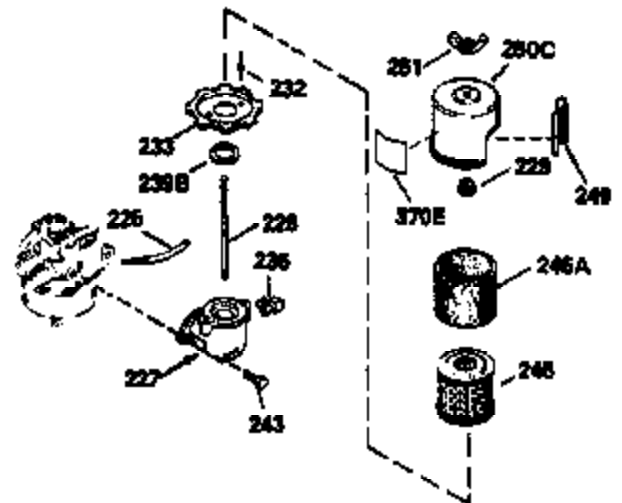

ILLUSTRATION SHOWS TYPICAL PARTS ONLY. ORDER BY PART NUMBER. PARTS NOT LISTED ARE SUPPLIED BY OEM.

VIEW 3 OF 3

Ref #	Part Number	Qty	Description
12A	36558	1	Breather Cover & Tube (Incl. 12B)
19	36281	1	Extension Spring
69	35261	1	* Mounting Flange Gasket
92	650815	1	Belleville Washer
182	6201	2	Screw, 1/4-28 x 7/8"
185	36544	1	Intake Pipe
186	34337	1	Governor Link
191	36559	1	S.E. Brake Bracket (Incl. 195)
223	650451	2	Screw, 1/4-20 x 1"
238	650932	2	Screw, 10-32 x 49/64"
241	36919	1	Air Cleaner Collar
245	36905	1	Air Cleaner Filter
250	36920	1	Air Cleaner Cover
277	650988	2	Screw, 1/4-20 x 2-5/16"
370A	36261	1	Lubrication Decal
416	36085	1	Spark Arrestor Kit (Incl. 416)(Optional)
417	650760	1	Screw, 8-32 x 3/8" (Optional)
900	0	1	Replacement Engine 750784A, order from 71-999
900	0	1	Replacement S/B 750670B, order from 71-999