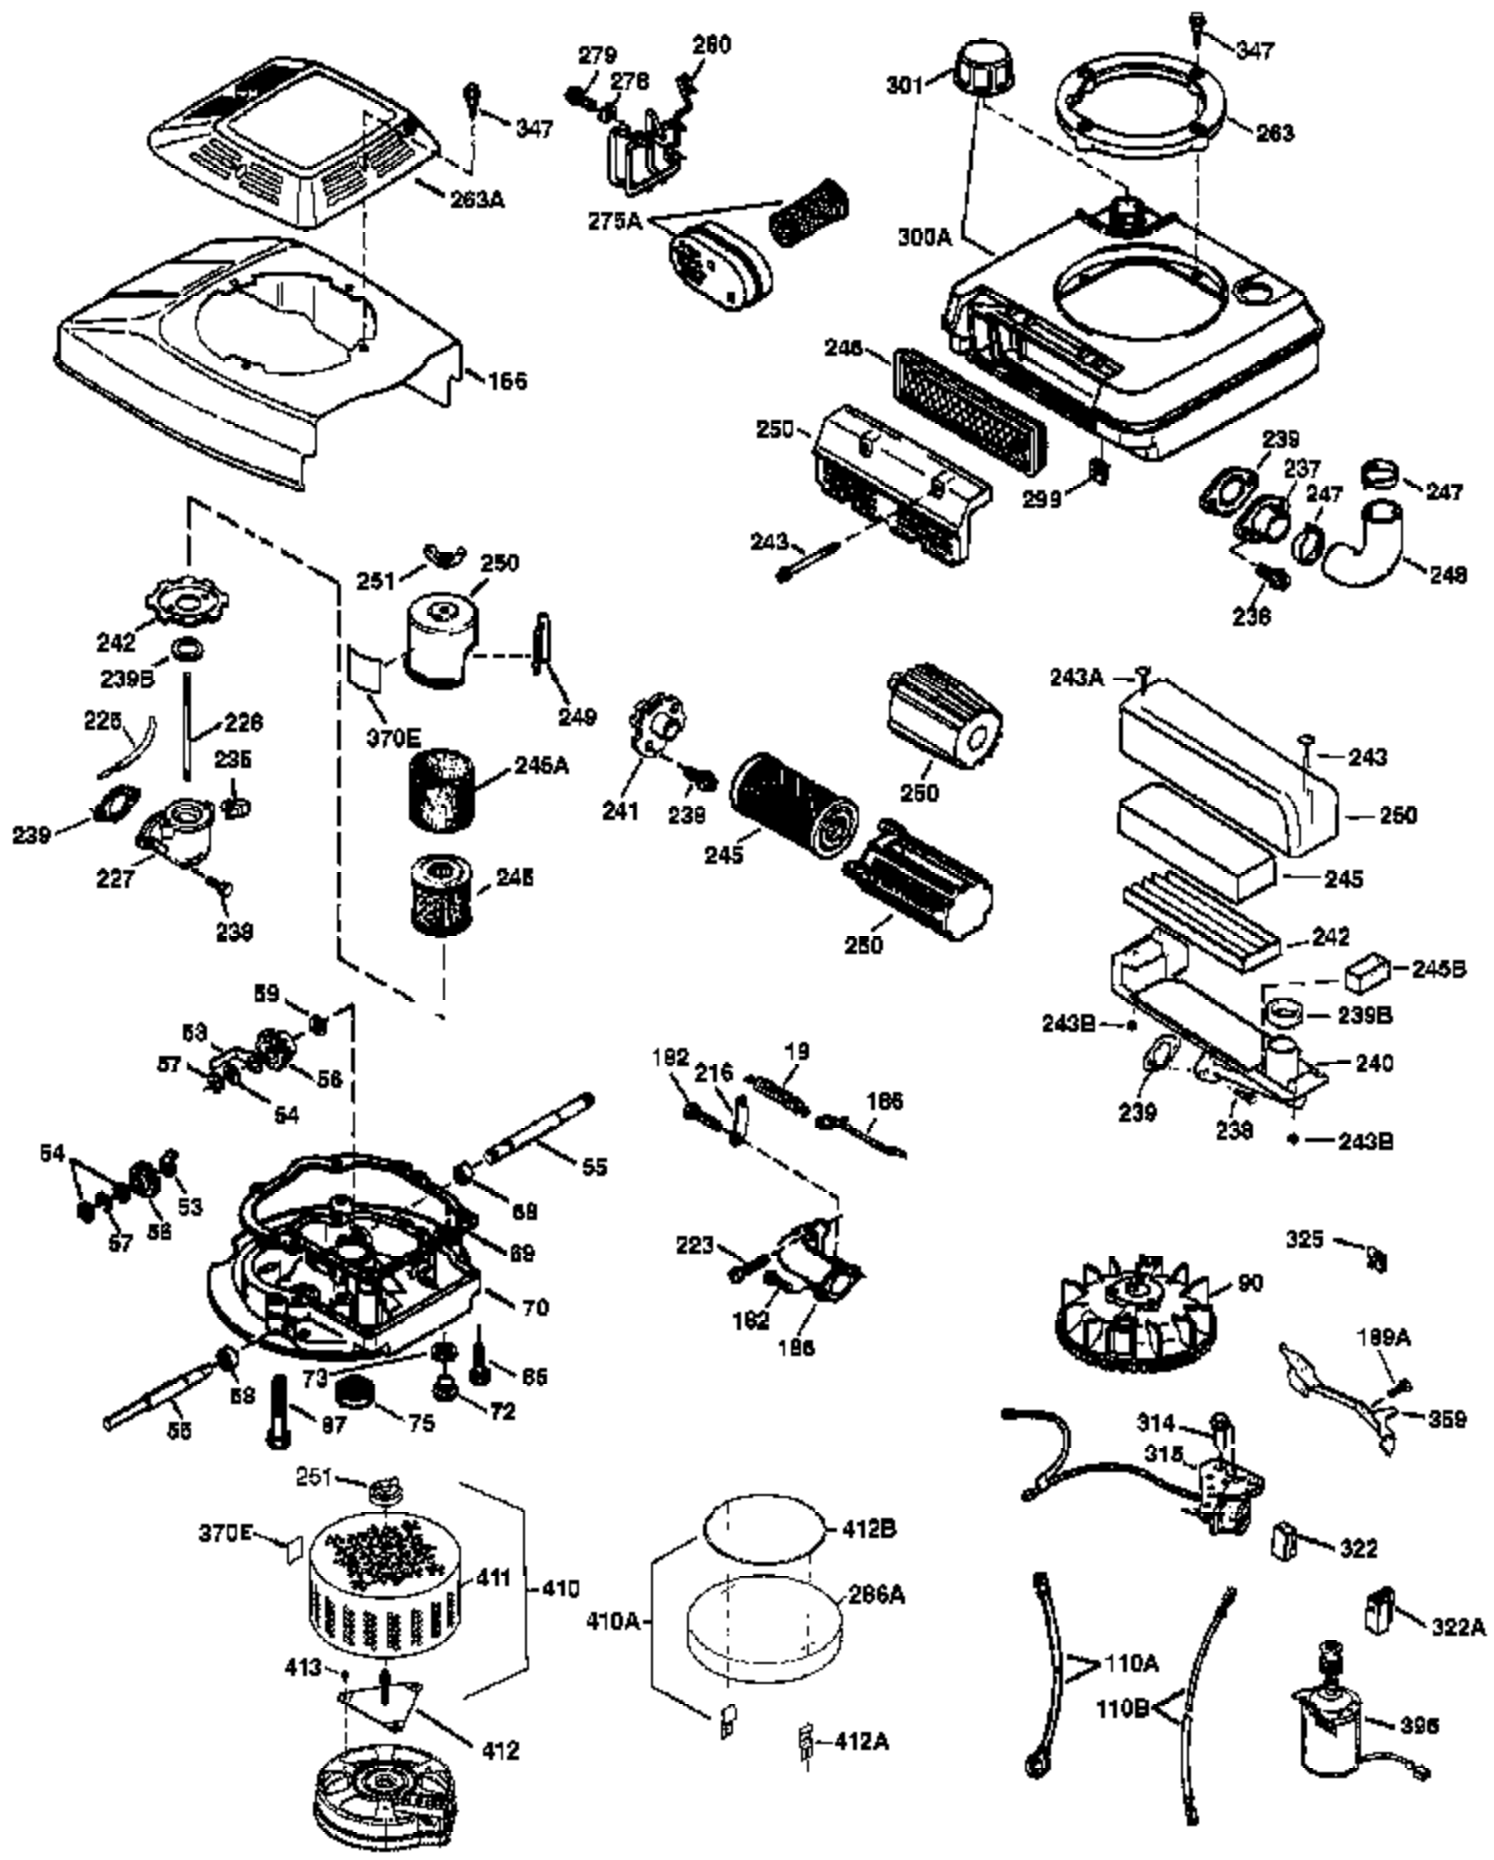

Ref #	Part Number	Qty	Description
19	36281	1	Extension Spring
69	35261	1	* Mounting Flange Gasket
70	34311E	1	Mounting Flange (Incl. 72 thru 83)
72	36083	1	Oil Drain Plug (Incl. 73)
73	28833	1	Drain Plug Gasket
75	27897	1	Oil Seal
86	650488	6	Screw, 1/4-20 x 1-1/4"
90	611112	1	Flywheel
182	6201	2	Screw, 1/4-28 x 7/8"
185	36544	1	Intake Pipe
186	32653	1	Governor Link
216	33086	1	R.P.M. Adjusting Lever
223	650451	2	Screw, 1/4-20 x 1"
238	650932	2	Screw, 10-32 x 49/64"
239	34338	1	* Air Cleaner Gasket
241	35797	1	Air Cleaner Collar
245	35066	1	Air Cleaner Filter (Conical)
250	36065	1	Air Cleaner Cover
263A	36921	1	Starter Grill
301	36246	1	Fuel Cap
347	651038	1	Screw, 10-32 x 27/32"
380	632747	1	Carburetor (Incl. 184) (NOTE: This engine could have been built with 632646 carburetor).
900			Replacement Engine NONE, order from 71-999
900	0	1	Replacement S/B 750670B, order from 71-999